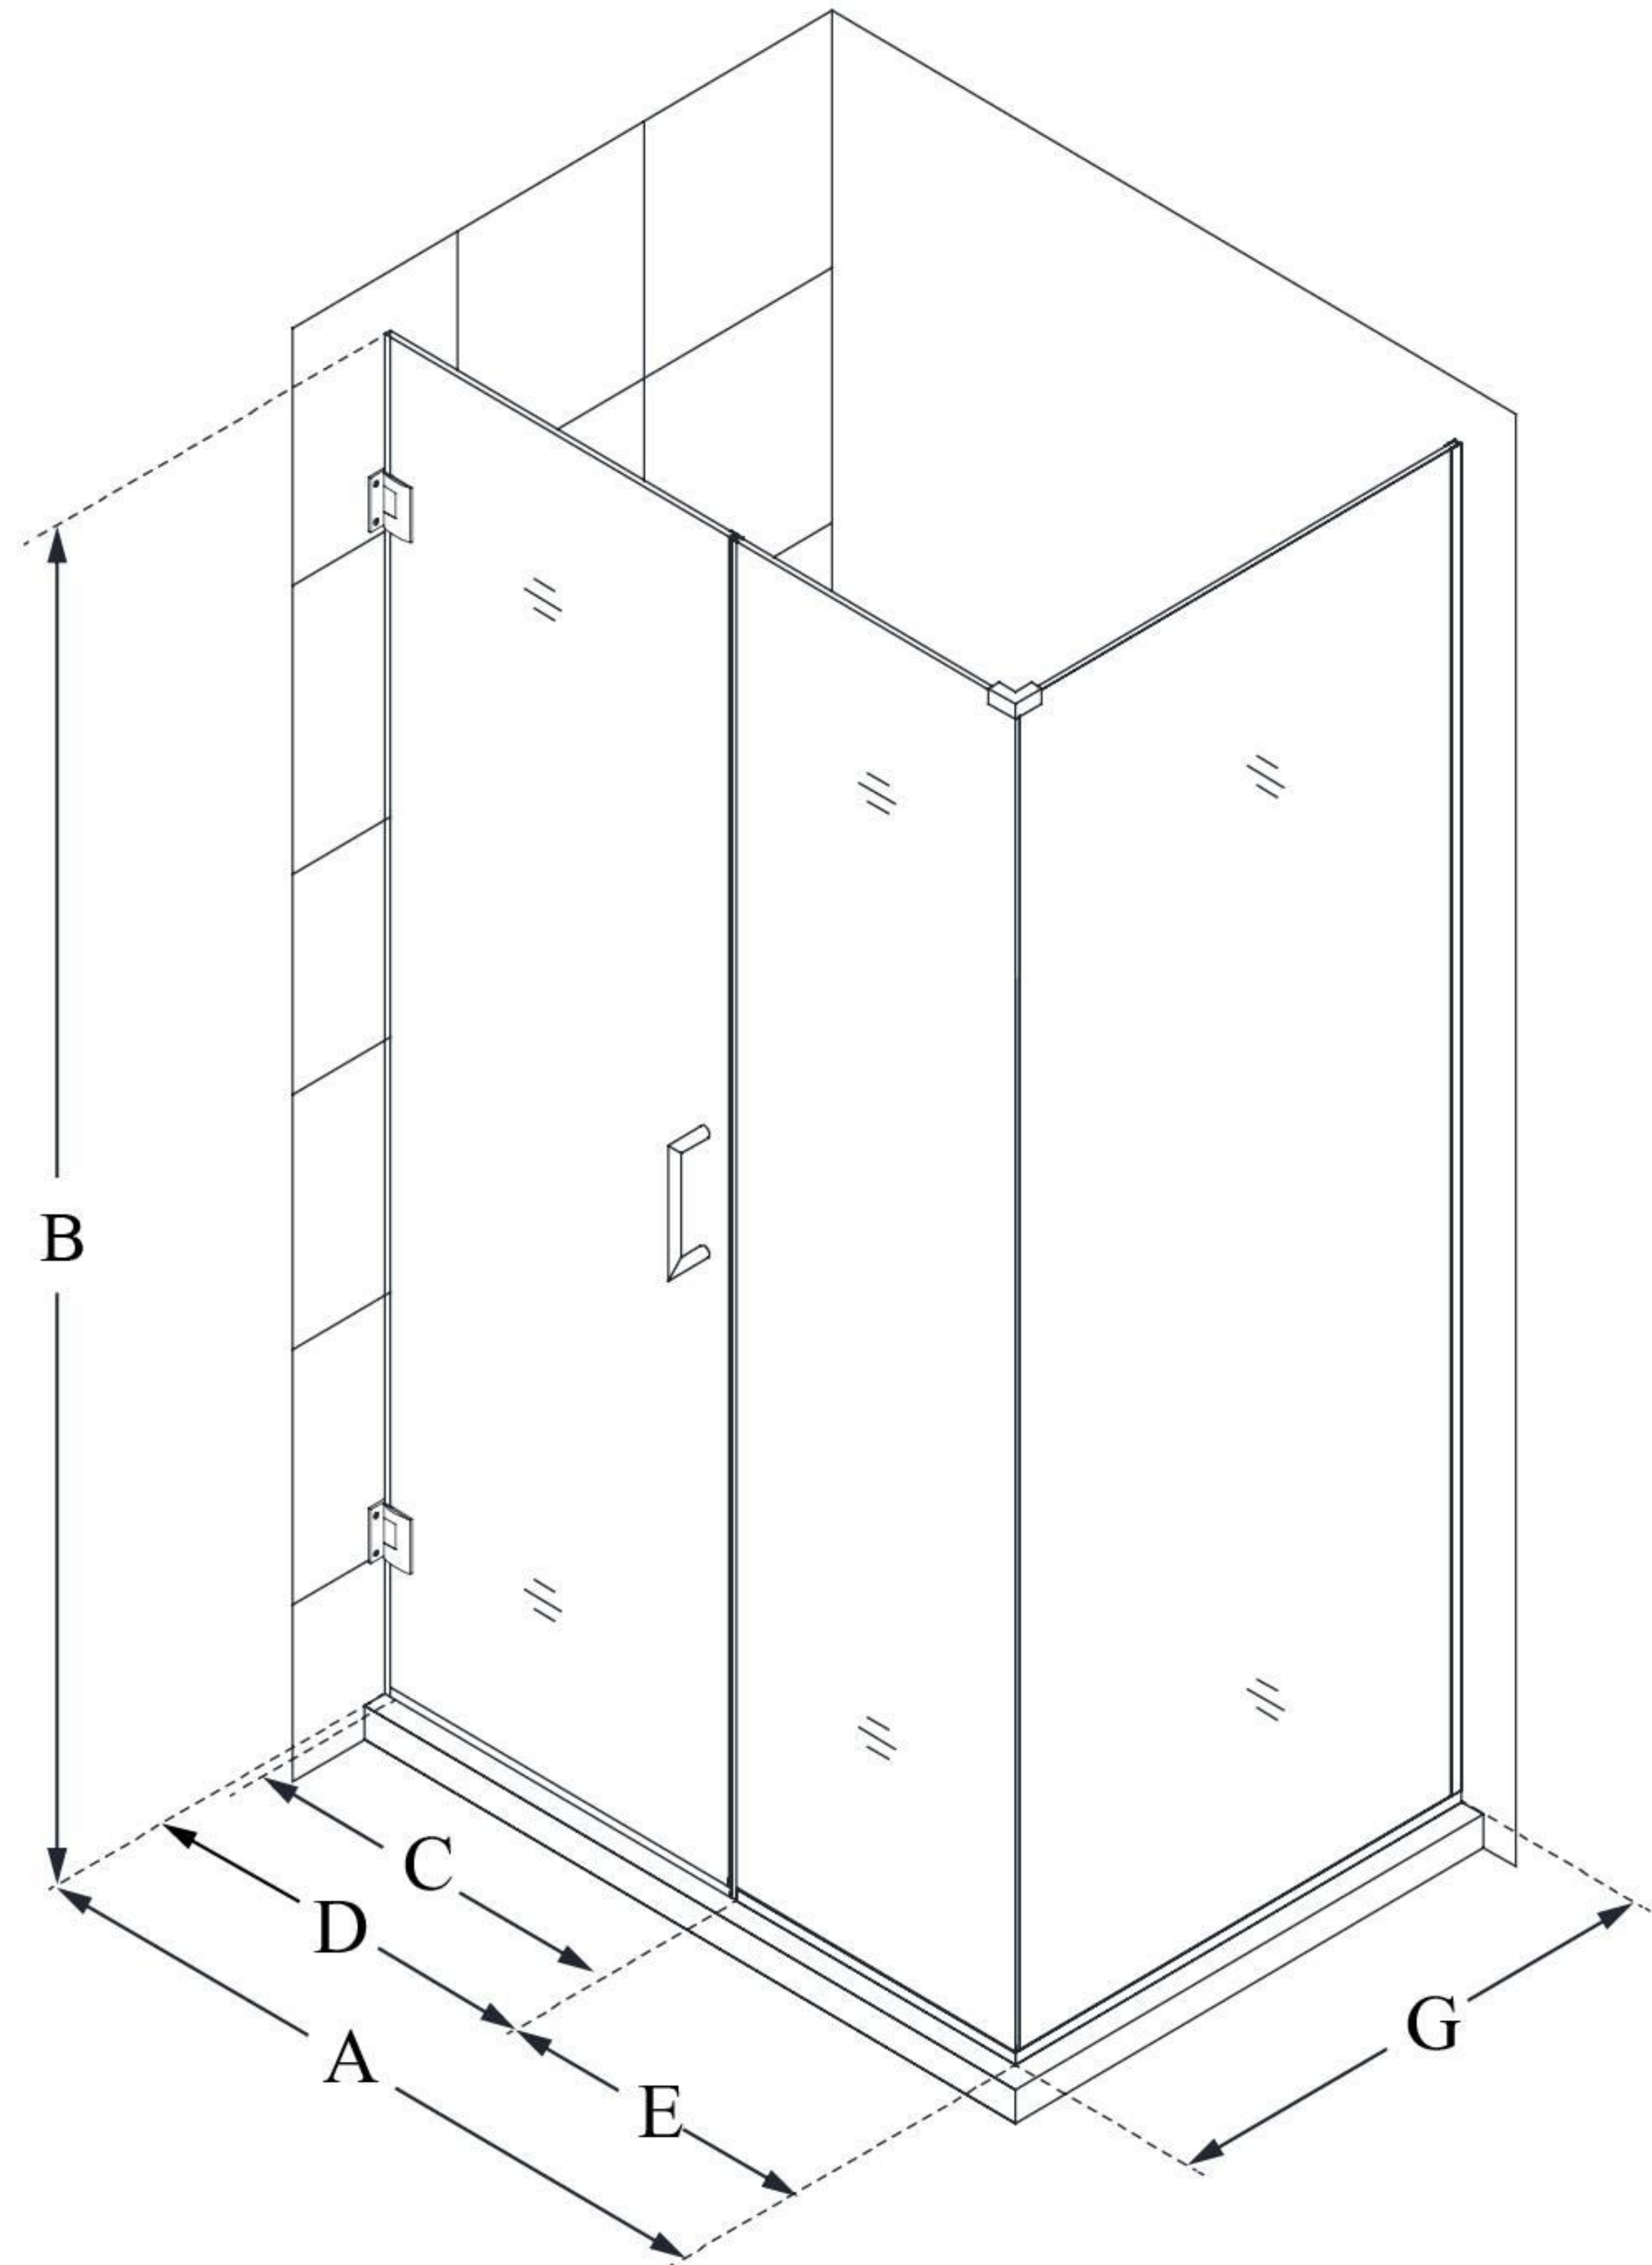

# UNIDOOR PLUS

DreamLine Unidoor Plus 50 1/2"  
W x 34 3/8" D x 72" H Frameless  
Hinged Shower Enclosure, Clear  
Glass

**SWING DOOR**

## CONFIGURATION DIMENSIONS:

**A: 50 1/2"**

MODEL WIDTH

**B: 72"**

MODEL HEIGHT

**C: 27"**

ACCESS WIDTH

**D: 28"**

DOOR WIDTH

**E: 22 1/2"**

INLINE PANEL WIDTH

**G: 34 3/8"**

RETURN PANEL WIDTH

DreamLine reserves the right to update or modify the hardware or materials pictured without prior notice for the purpose of product improvement and customer satisfaction.