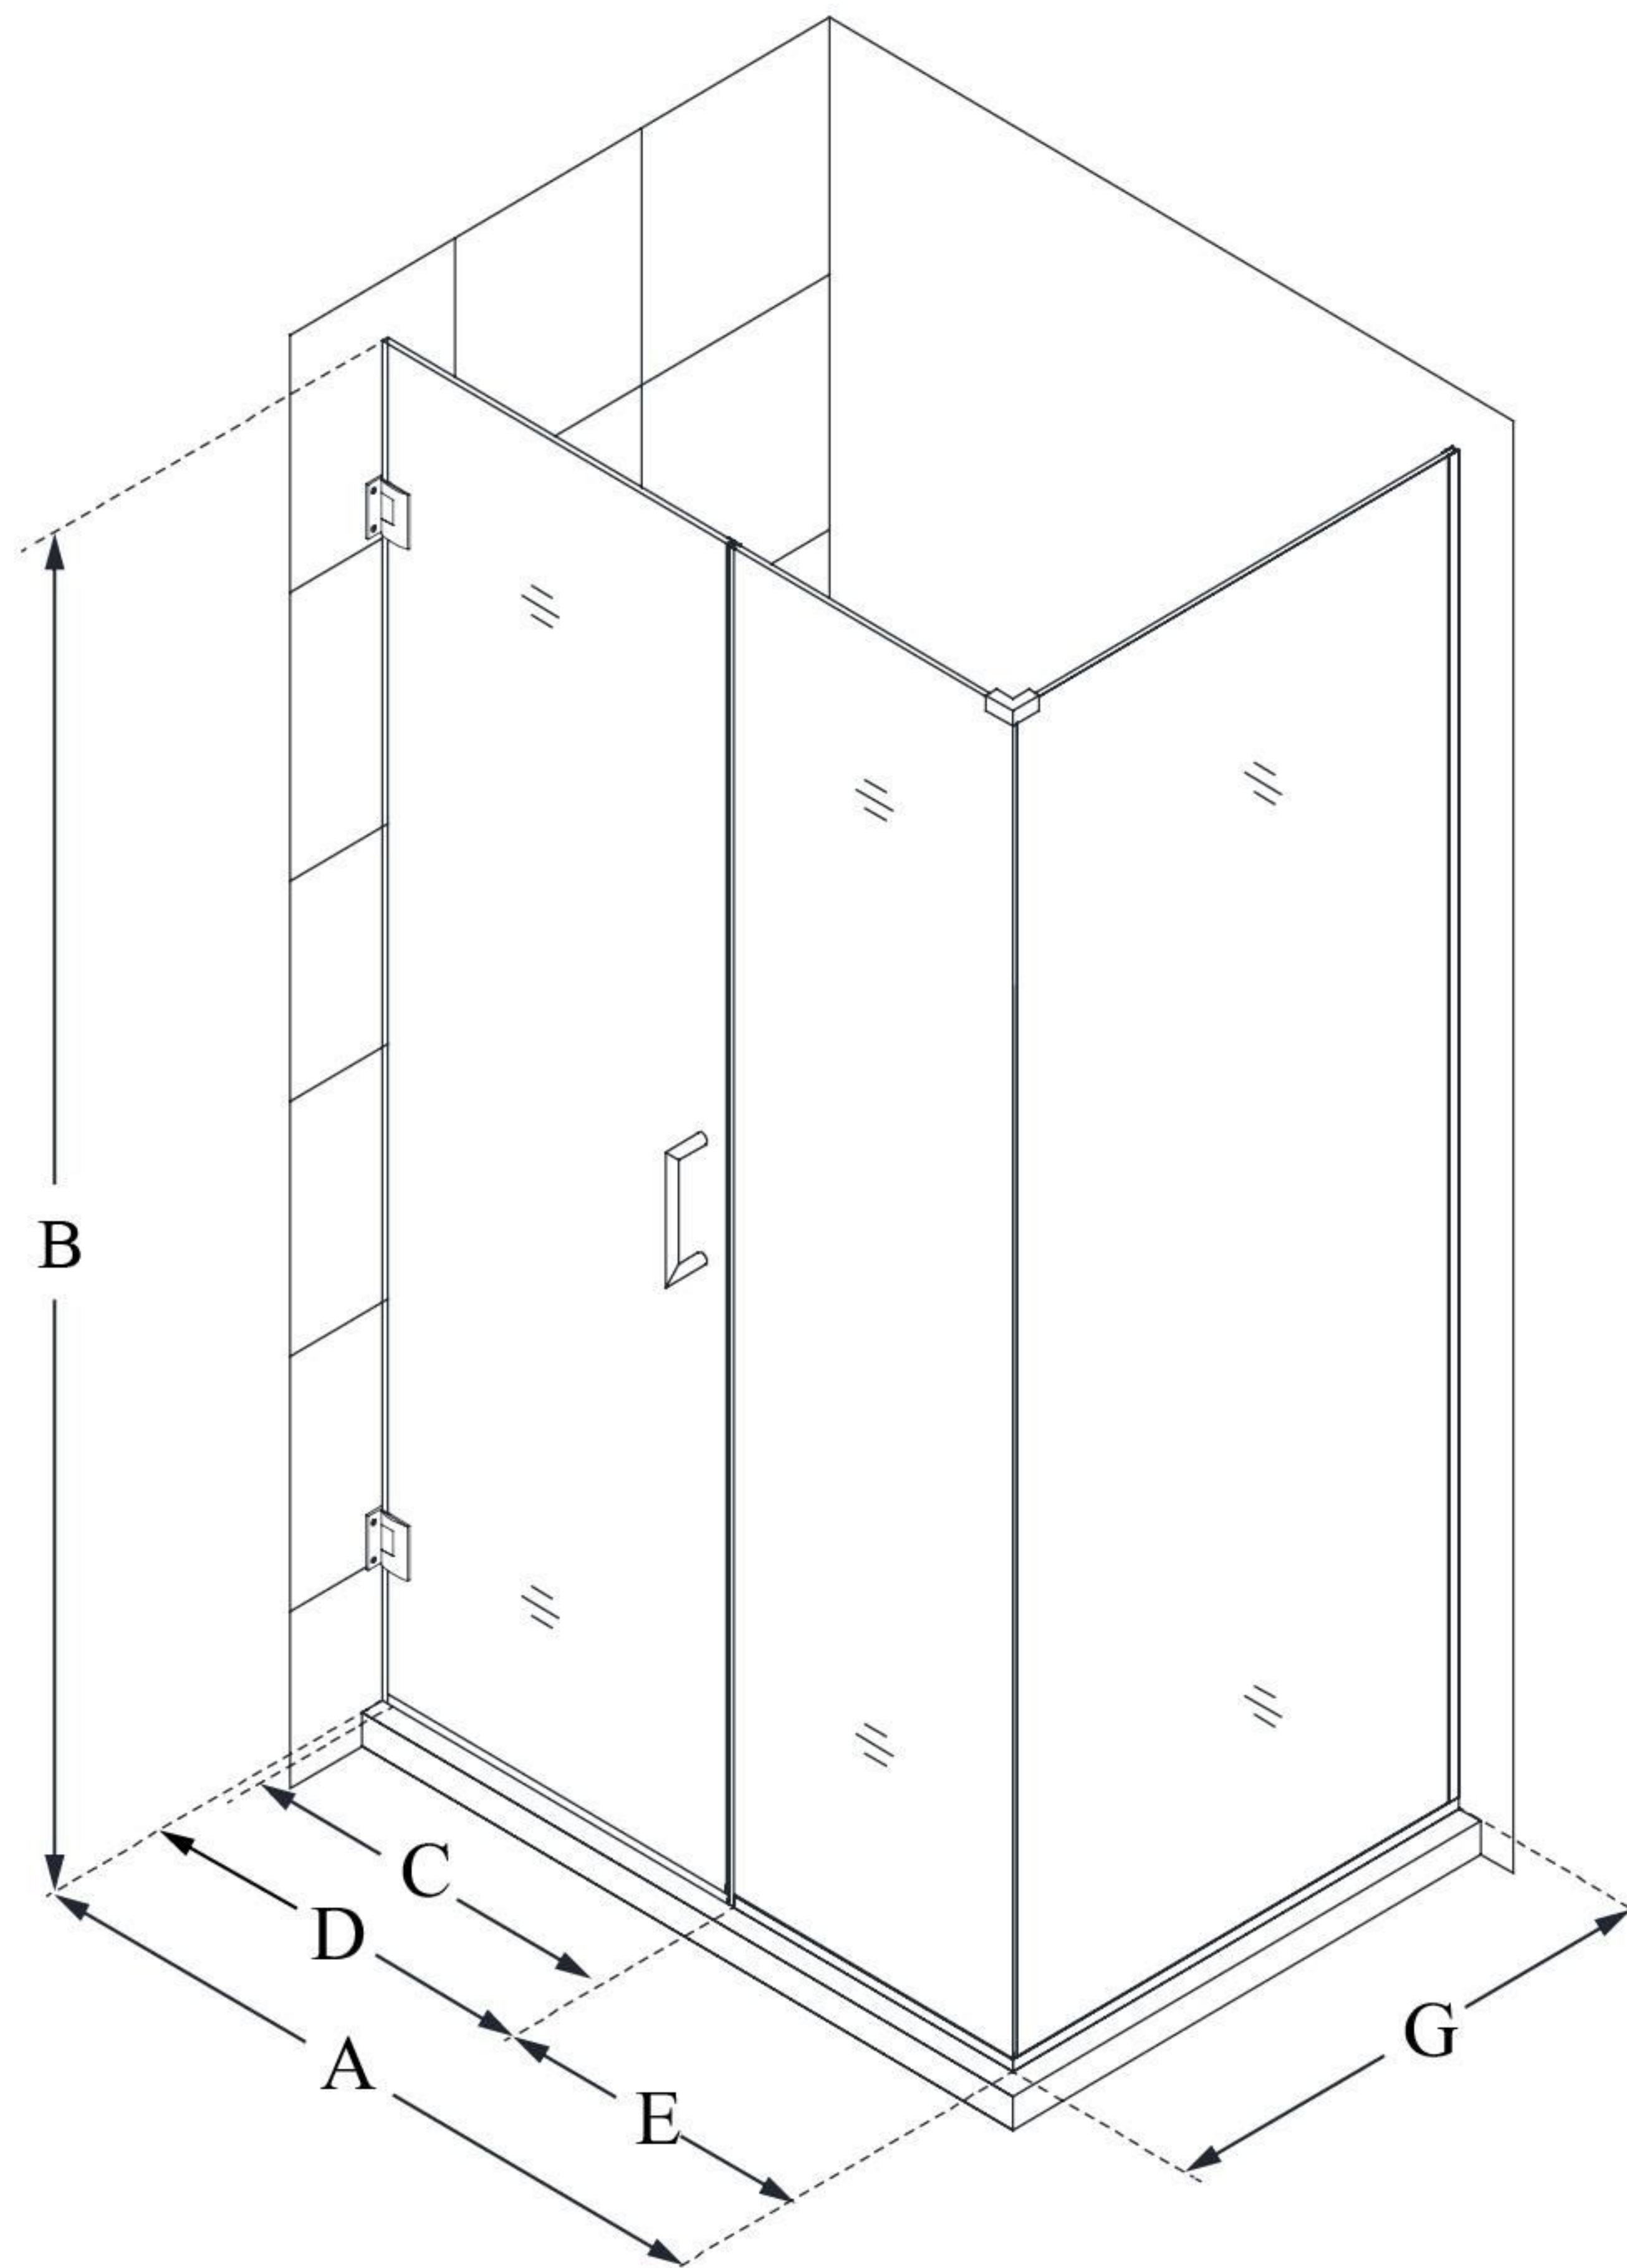

SHEN-24505300

UNIDOOR PLUS

DreamLine Unidoor Plus 50 1/2"
W x 30 3/8" D x 72" H Frameless
Hinged Shower Enclosure, Clear
Glass

SWING DOOR

CONFIGURATION DIMENSIONS:

A: 50 1/2"

MODEL WIDTH

B: 72"

MODEL HEIGHT

C: 27"

ACCESS WIDTH

D: 28"

DOOR WIDTH

E: 22 1/2"

INLINE PANEL WIDTH

G: 30 3/8"

RETURN PANEL WIDTH

DreamLine reserves the right to update or modify the hardware or materials pictured without prior notice for the purpose of product improvement and customer satisfaction.