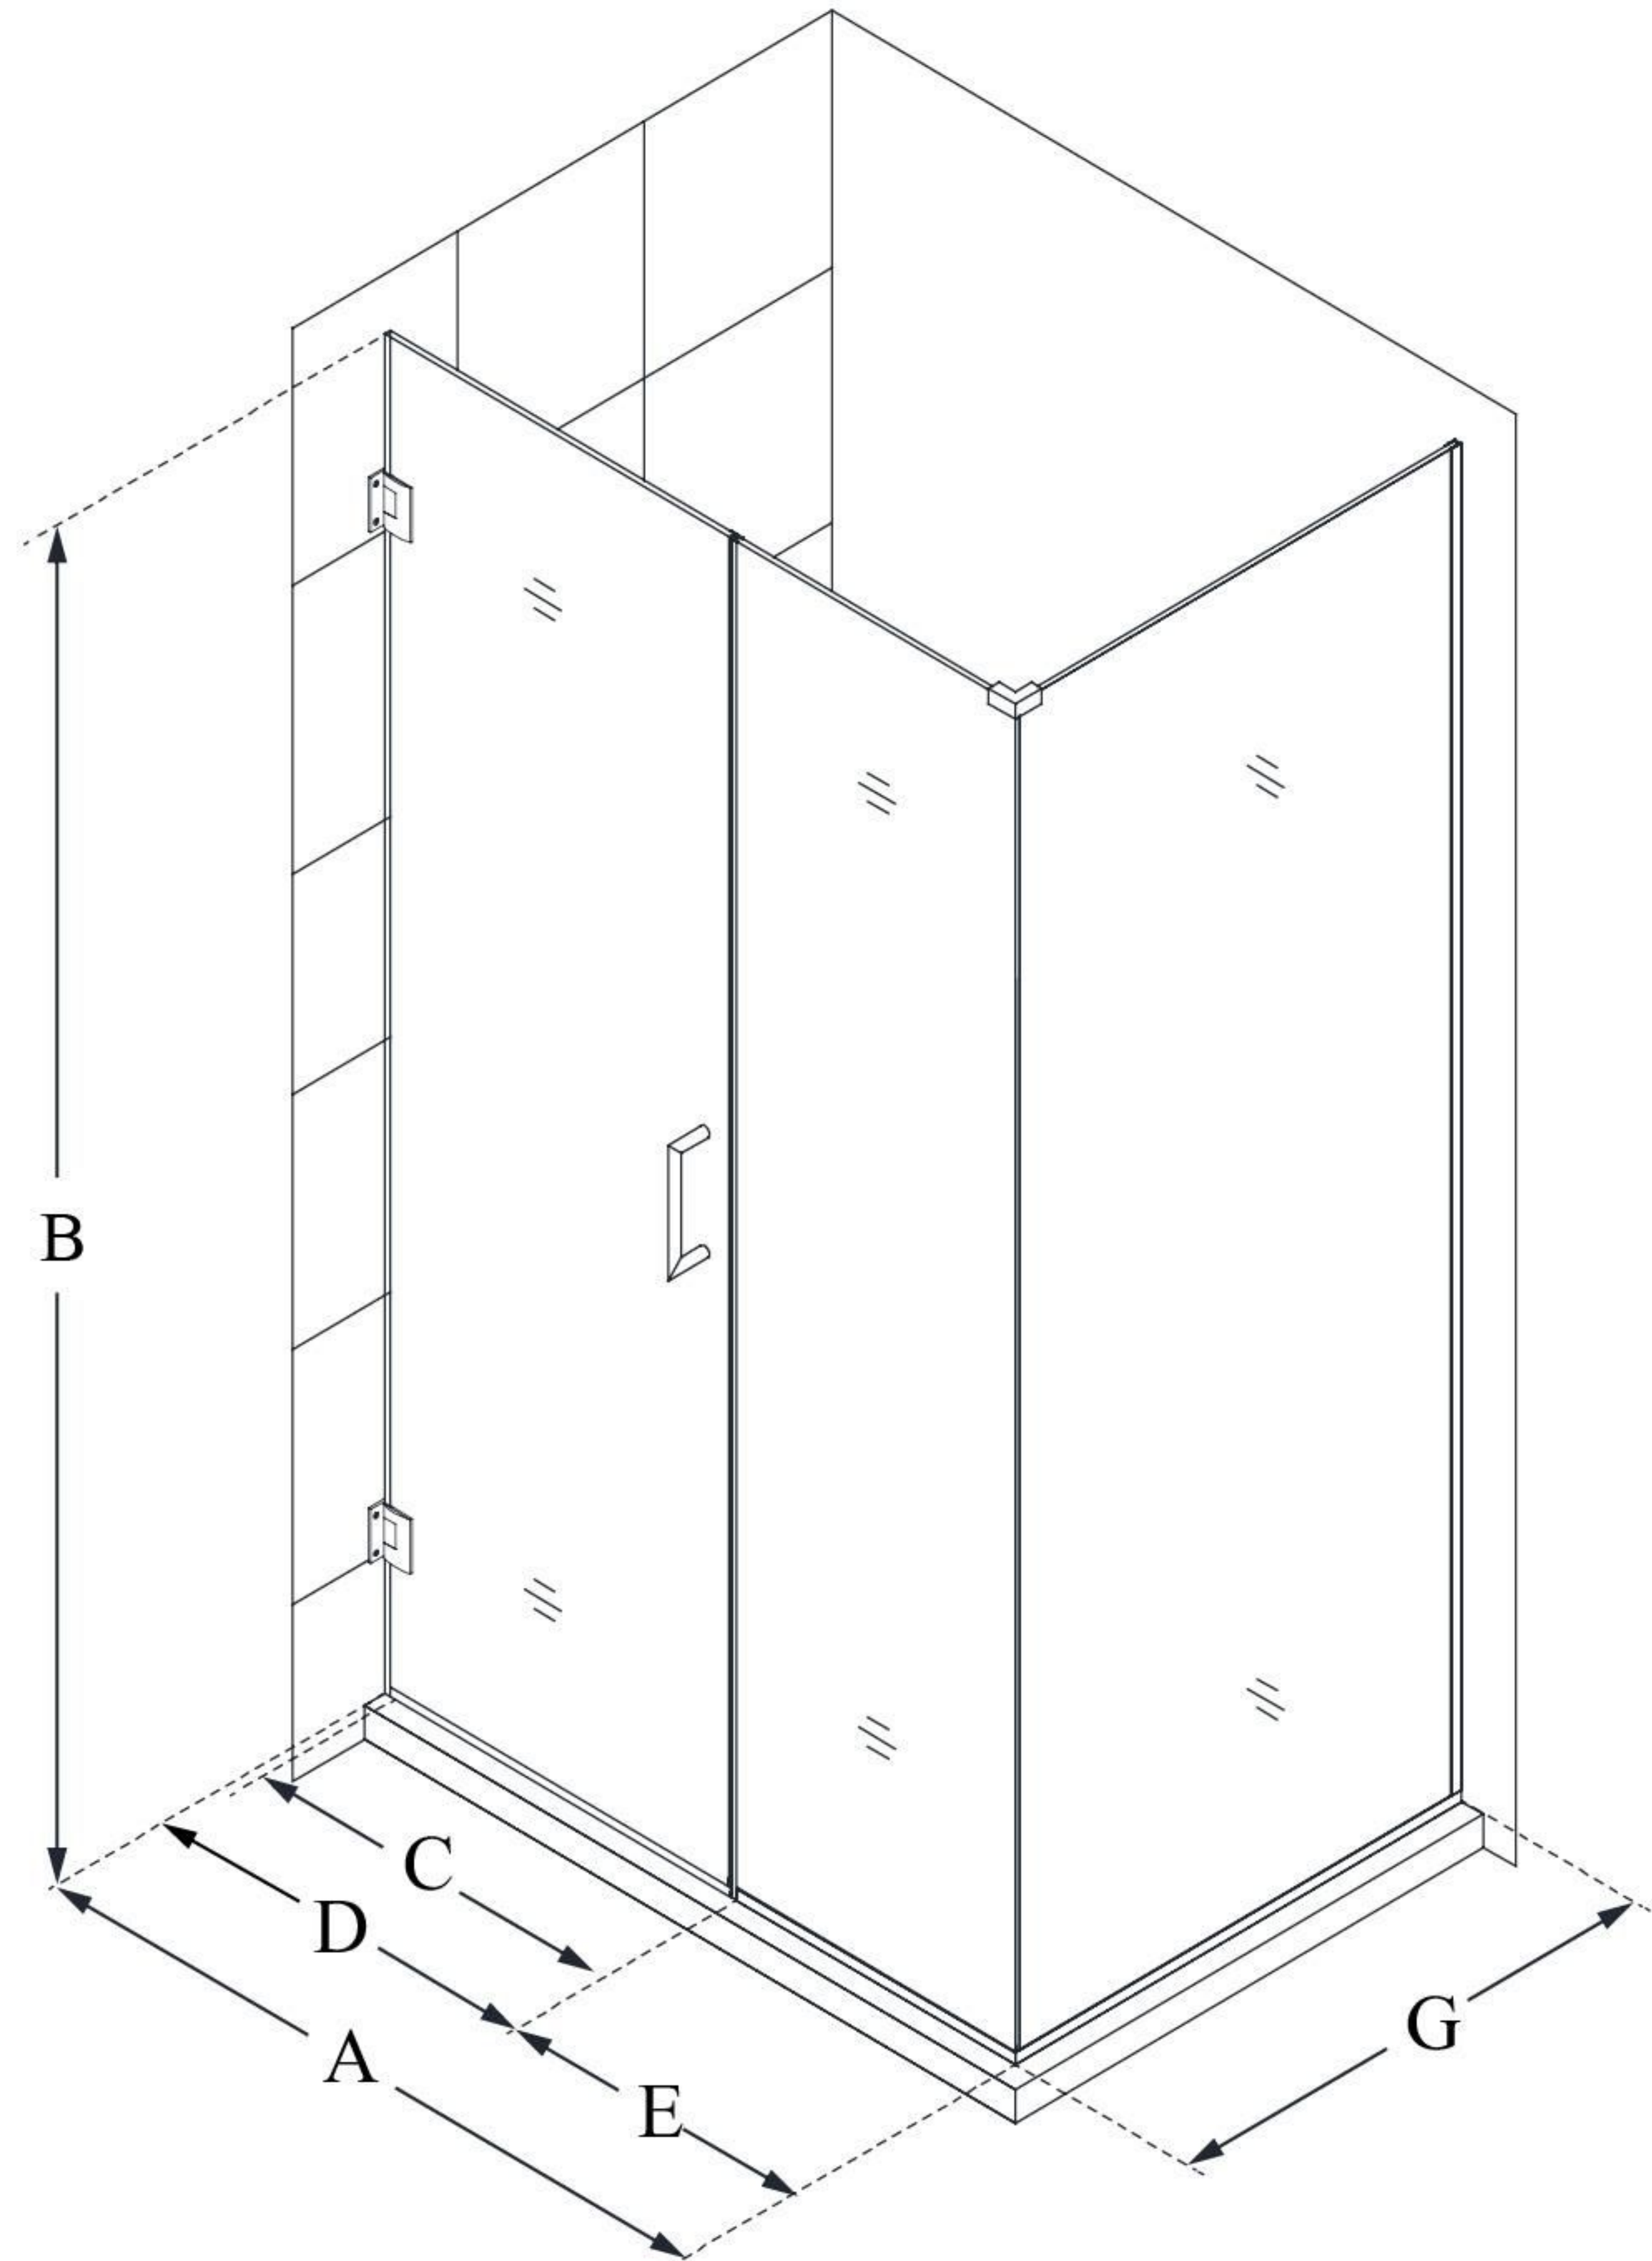

# UNIDOOR PLUS

DreamLine Unidoor Plus 50" W  
x 30 3/8" D x 72" H Frameless  
Hinged Shower Enclosure, Clear  
Glass

**SWING DOOR**

## CONFIGURATION DIMENSIONS:

**A: 50"**

MODEL WIDTH

**B: 72"**

MODEL HEIGHT

**C: 27"**

ACCESS WIDTH

**D: 28"**

DOOR WIDTH

**E: 22"**

INLINE PANEL WIDTH

**G: 30 3/8"**

RETURN PANEL WIDTH

DreamLine reserves the right to update or modify the hardware or materials pictured without prior notice for the purpose of product improvement and customer satisfaction.