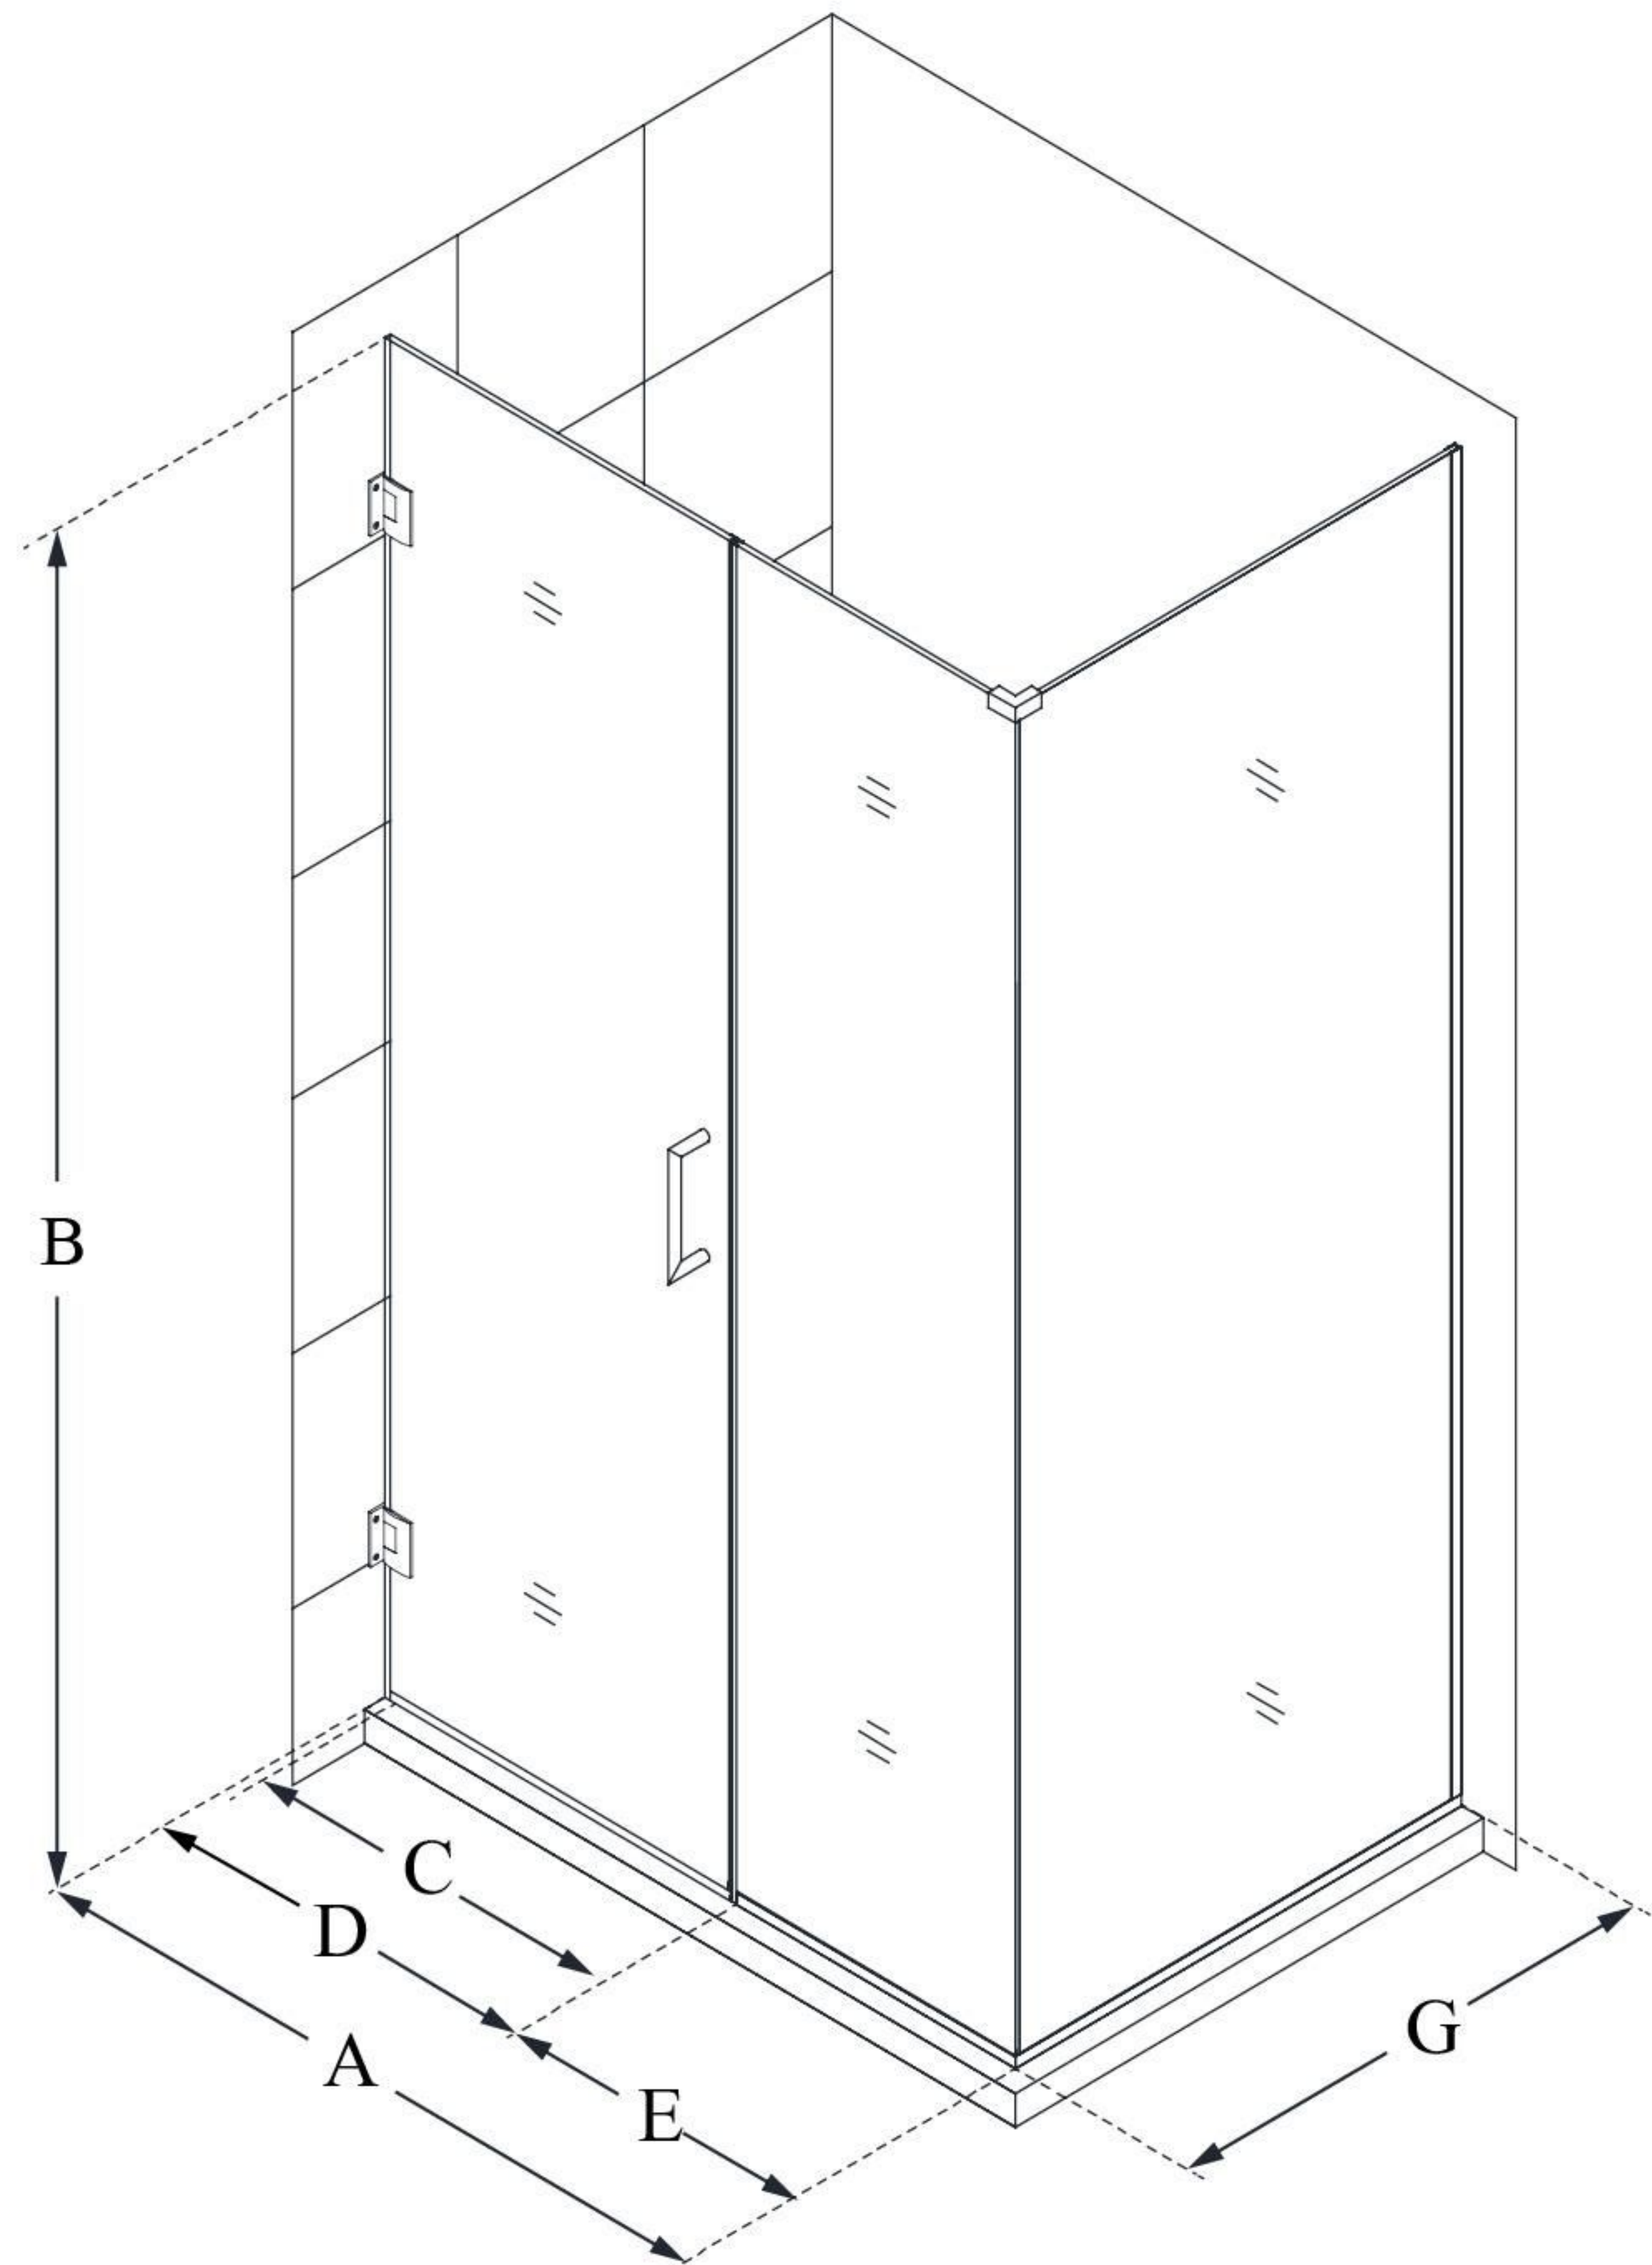

SHEN-24495340

UNIDOOR PLUS

DreamLine Unidoor Plus 49 1/2"
W x 34 3/8" D x 72" H Frameless
Hinged Shower Enclosure, Clear
Glass

SWING DOOR

CONFIGURATION DIMENSIONS:

A: 49 1/2"

MODEL WIDTH

B: 72"

MODEL HEIGHT

C: 26"

ACCESS WIDTH

D: 27"

DOOR WIDTH

E: 22 1/2"

INLINE PANEL WIDTH

G: 34 3/8"

RETURN PANEL WIDTH

DreamLine reserves the right to update or modify the hardware or materials pictured without prior notice for the purpose of product improvement and customer satisfaction.