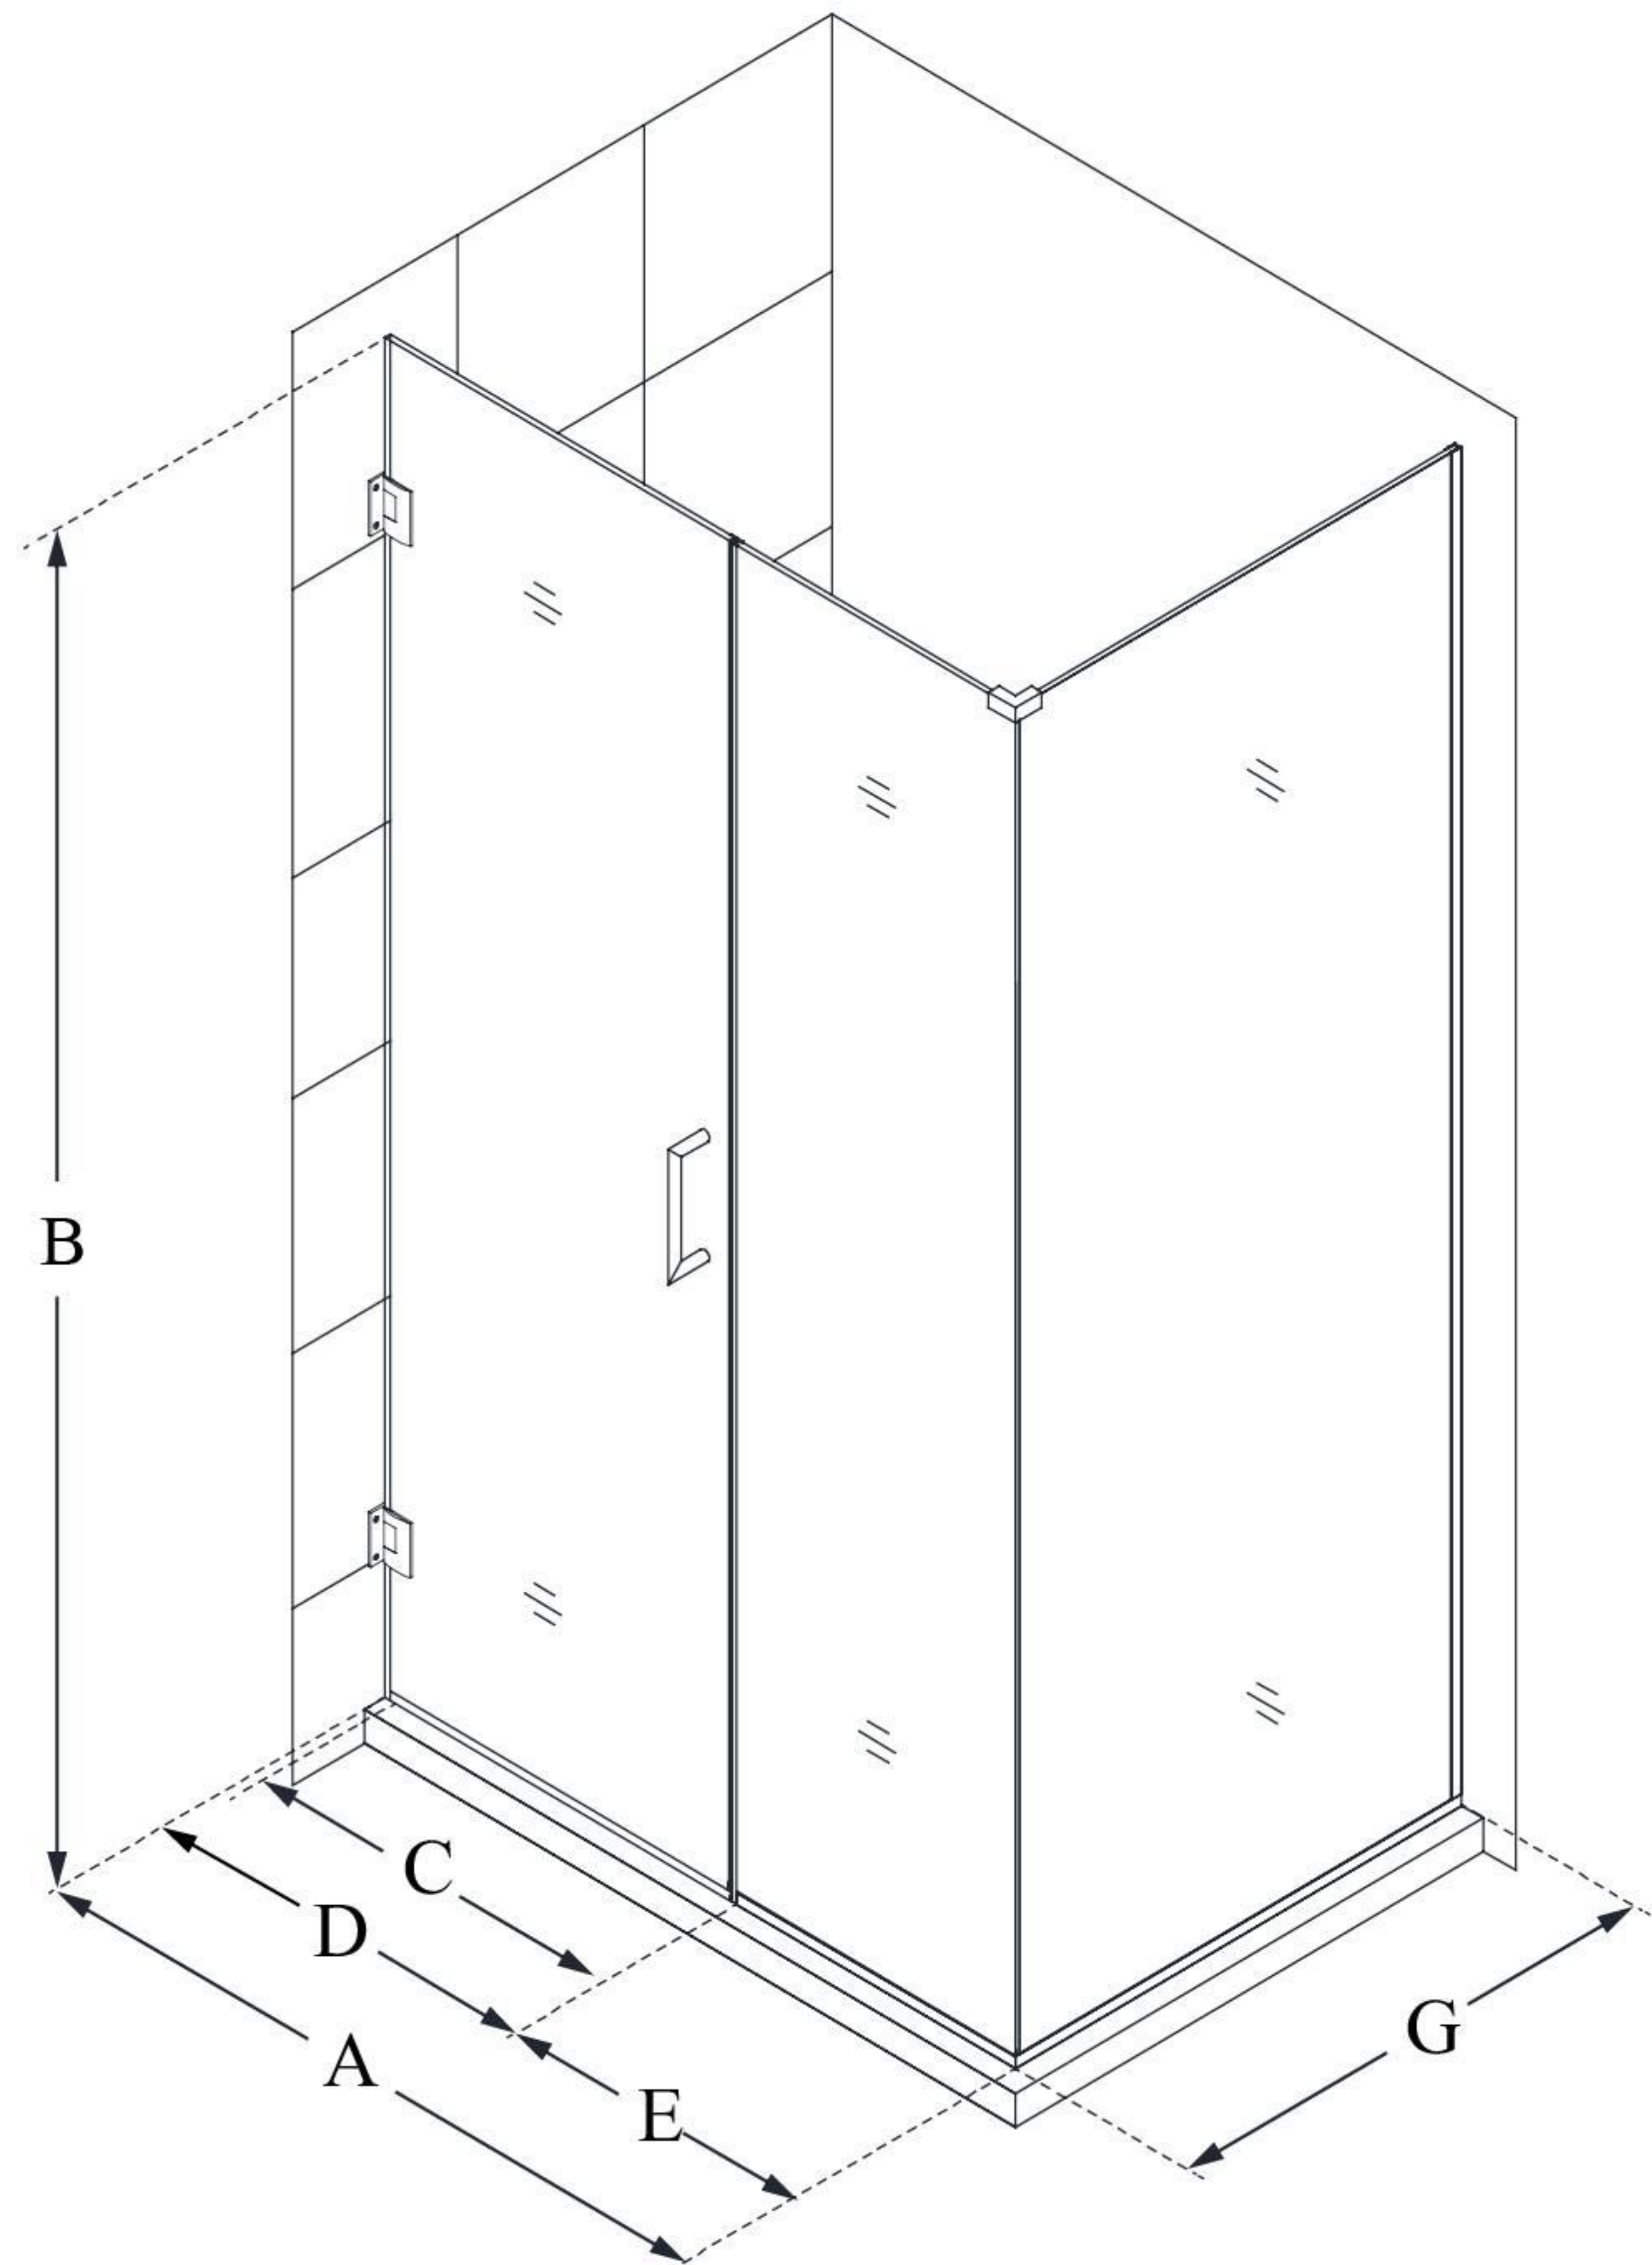

SHEN-24495300

UNIDOOR PLUS

DreamLine Unidoor Plus 49 1/2"
W x 30 3/8" D x 72" H Frameless
Hinged Shower Enclosure, Clear
Glass

SWING DOOR

CONFIGURATION DIMENSIONS:

A: 49 1/2"

MODEL WIDTH

B: 72"

MODEL HEIGHT

C: 26"

ACCESS WIDTH

D: 27"

DOOR WIDTH

E: 22 1/2"

INLINE PANEL WIDTH

G: 30 3/8"

RETURN PANEL WIDTH

DreamLine reserves the right to update or modify the hardware or materials pictured without prior notice for the purpose of product improvement and customer satisfaction.