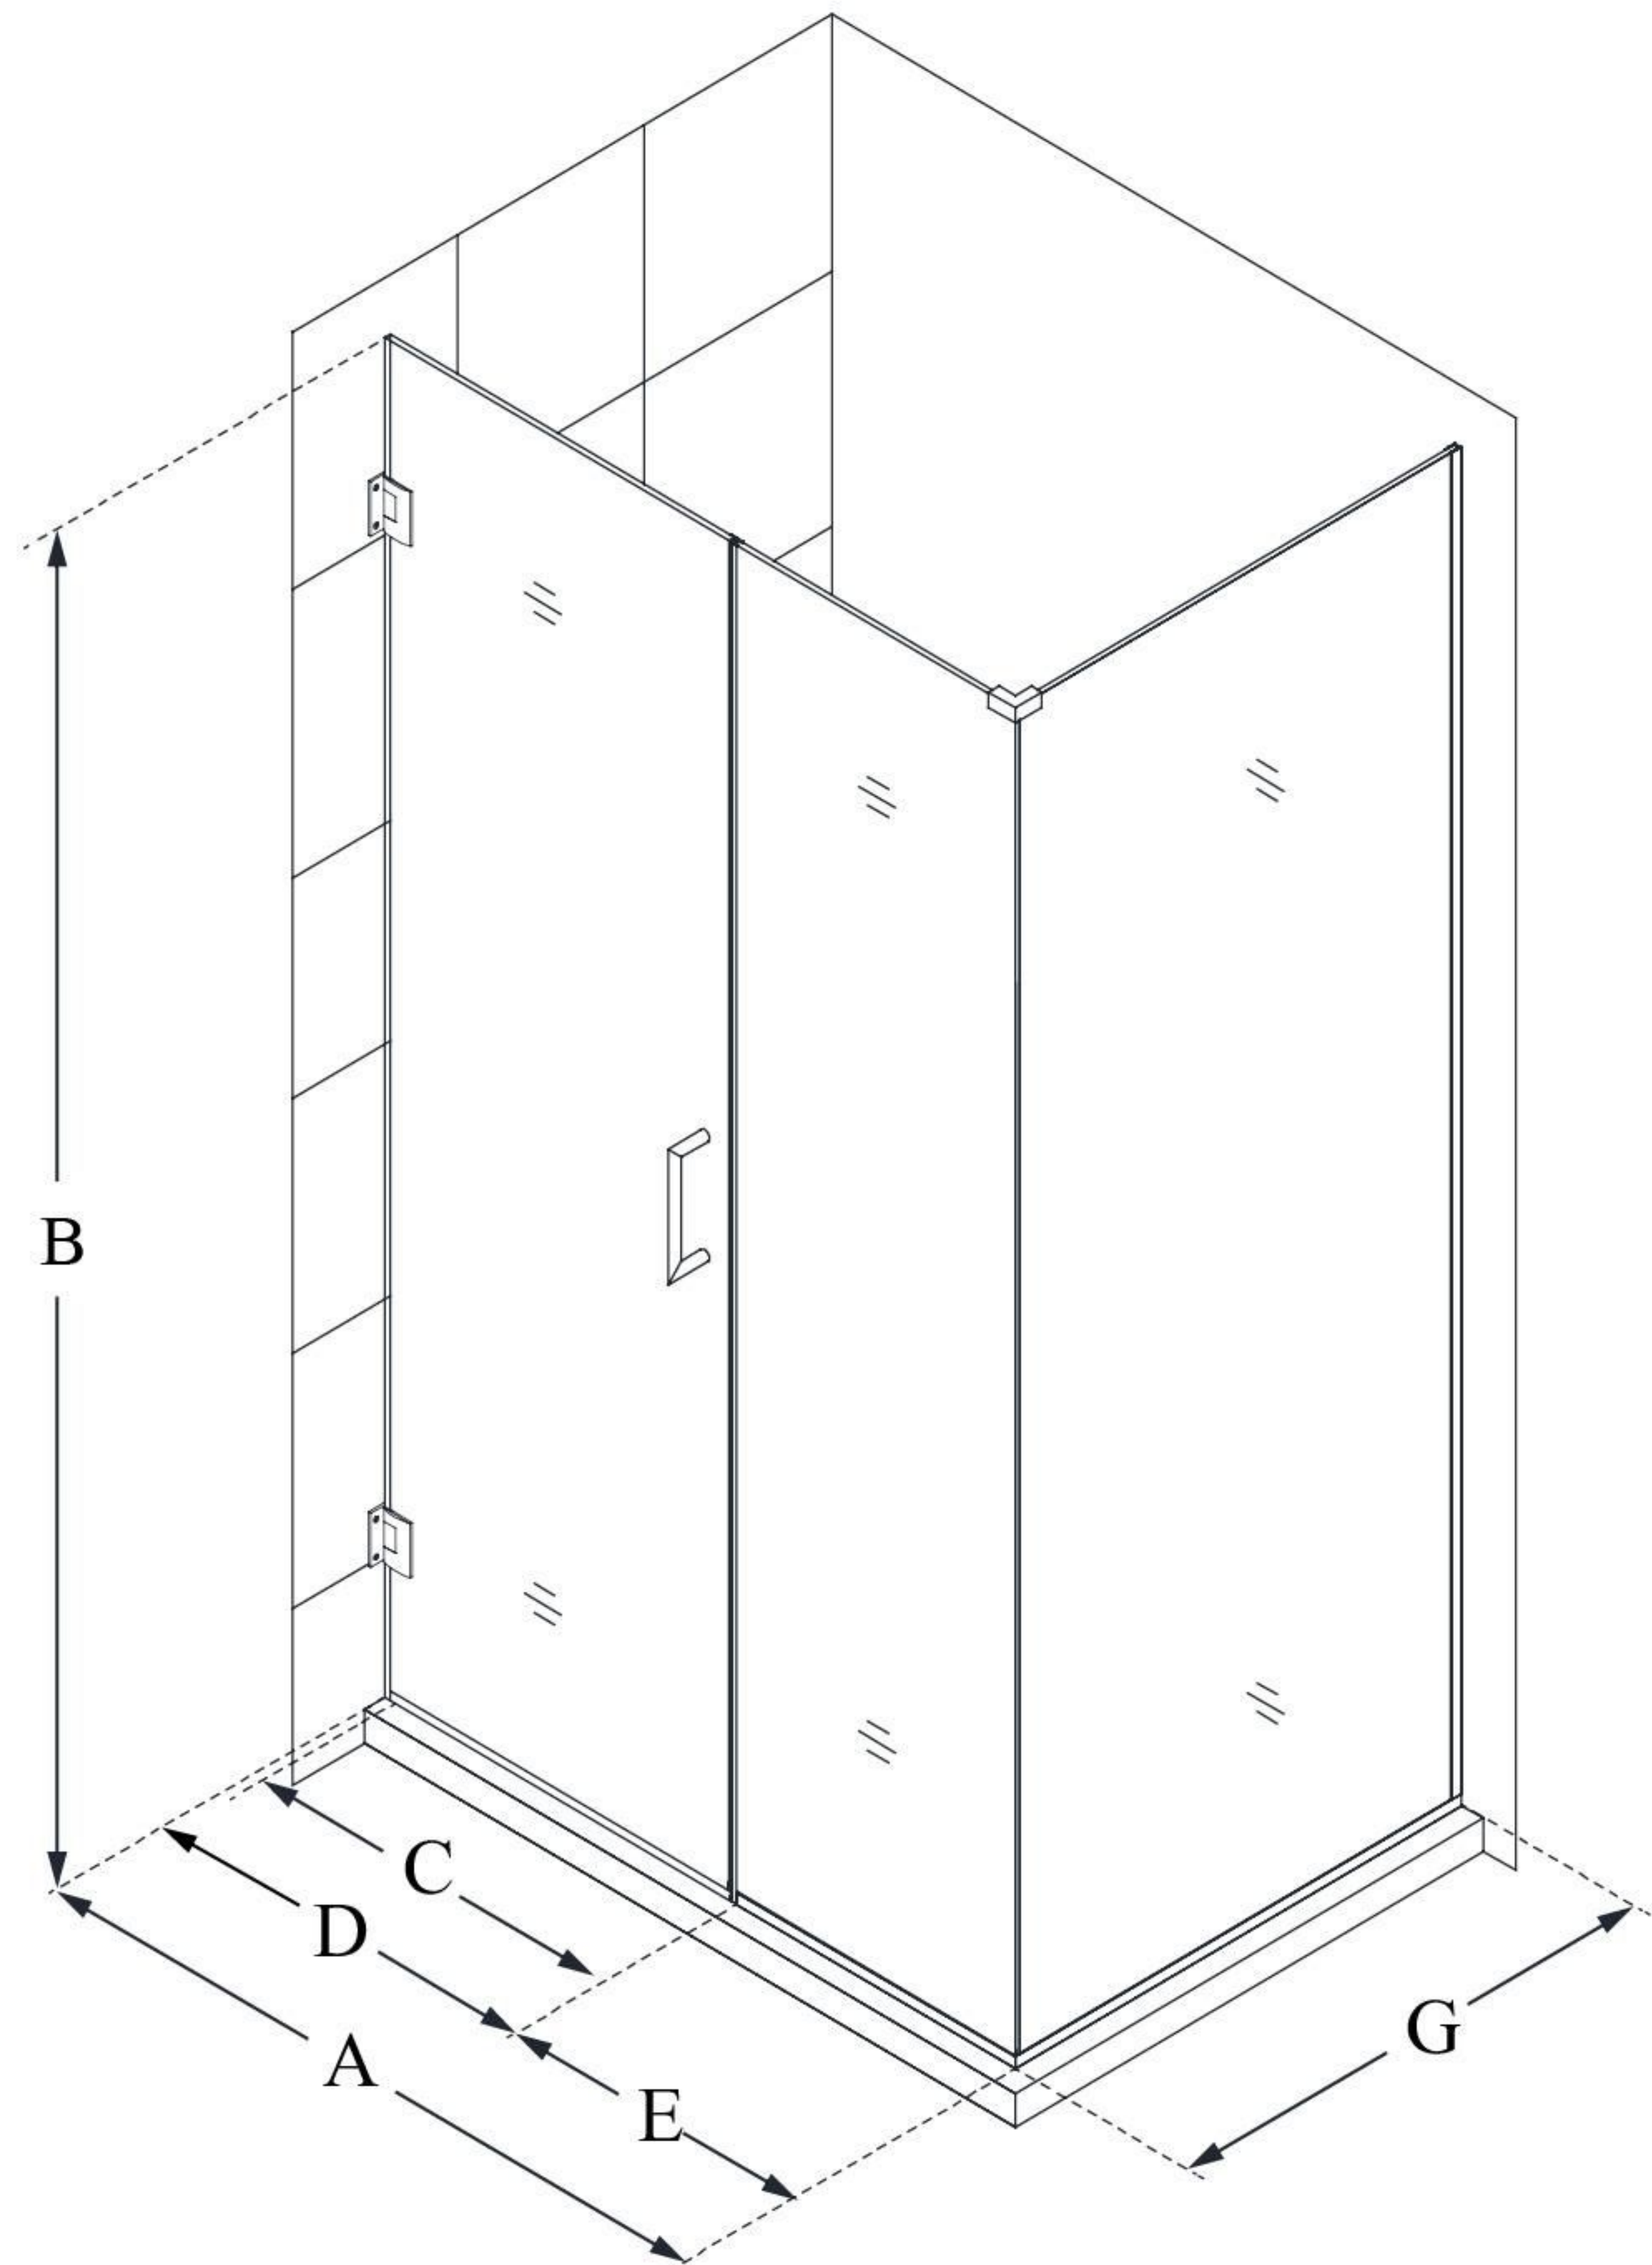

# UNIDOOR PLUS

DreamLine Unidoor Plus 49" W  
x 34 3/8" D x 72" H Frameless  
Hinged Shower Enclosure, Clear  
Glass

**SWING DOOR**

## CONFIGURATION DIMENSIONS:

**A: 49"**

MODEL WIDTH

**B: 72"**

MODEL HEIGHT

**C: 26"**

ACCESS WIDTH

**D: 27"**

DOOR WIDTH

**E: 22"**

INLINE PANEL WIDTH

**G: 34 3/8"**

RETURN PANEL WIDTH

DreamLine reserves the right to update or modify the hardware or materials pictured without prior notice for the purpose of product improvement and customer satisfaction.