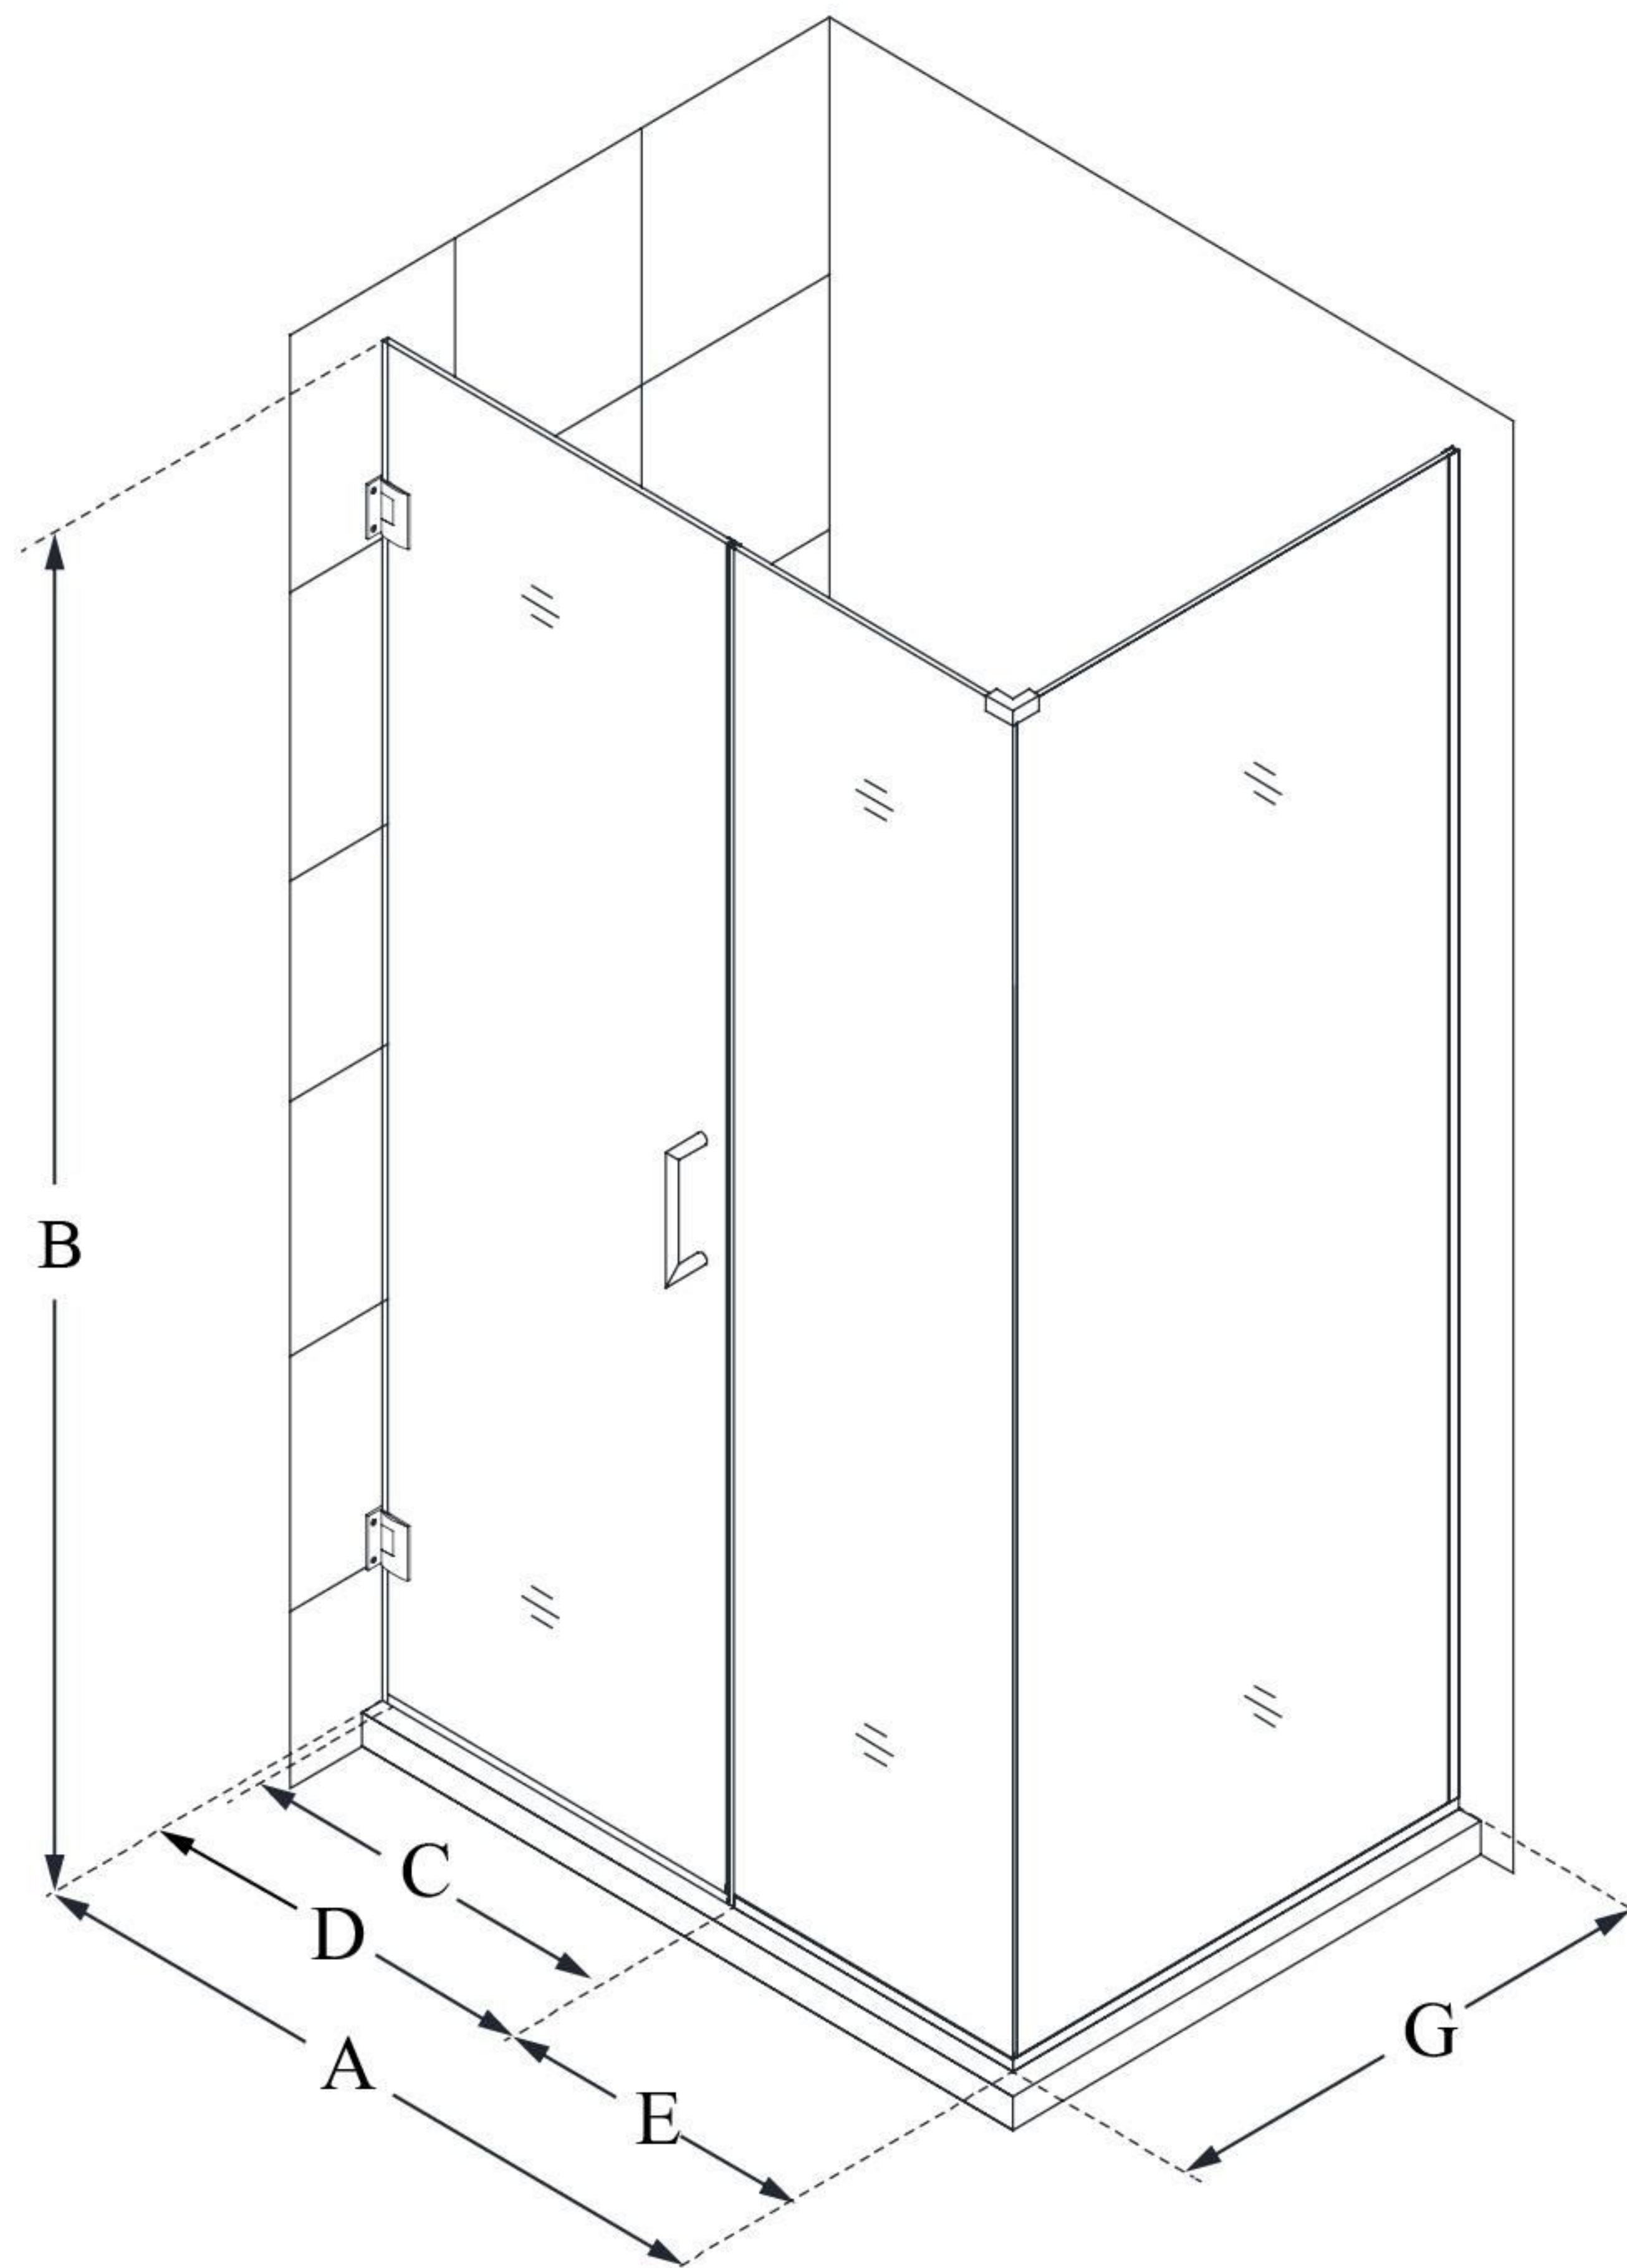

SHEN-24490300

UNIDOOR PLUS

DreamLine Unidoor Plus 49" W
x 30 3/8" D x 72" H Frameless
Hinged Shower Enclosure, Clear
Glass

SWING DOOR

CONFIGURATION DIMENSIONS:

A: 49"

MODEL WIDTH

B: 72"

MODEL HEIGHT

C: 26"

ACCESS WIDTH

D: 27"

DOOR WIDTH

E: 22"

INLINE PANEL WIDTH

G: 30 3/8"

RETURN PANEL WIDTH

DreamLine reserves the right to update or modify the hardware or materials pictured without prior notice for the purpose of product improvement and customer satisfaction.