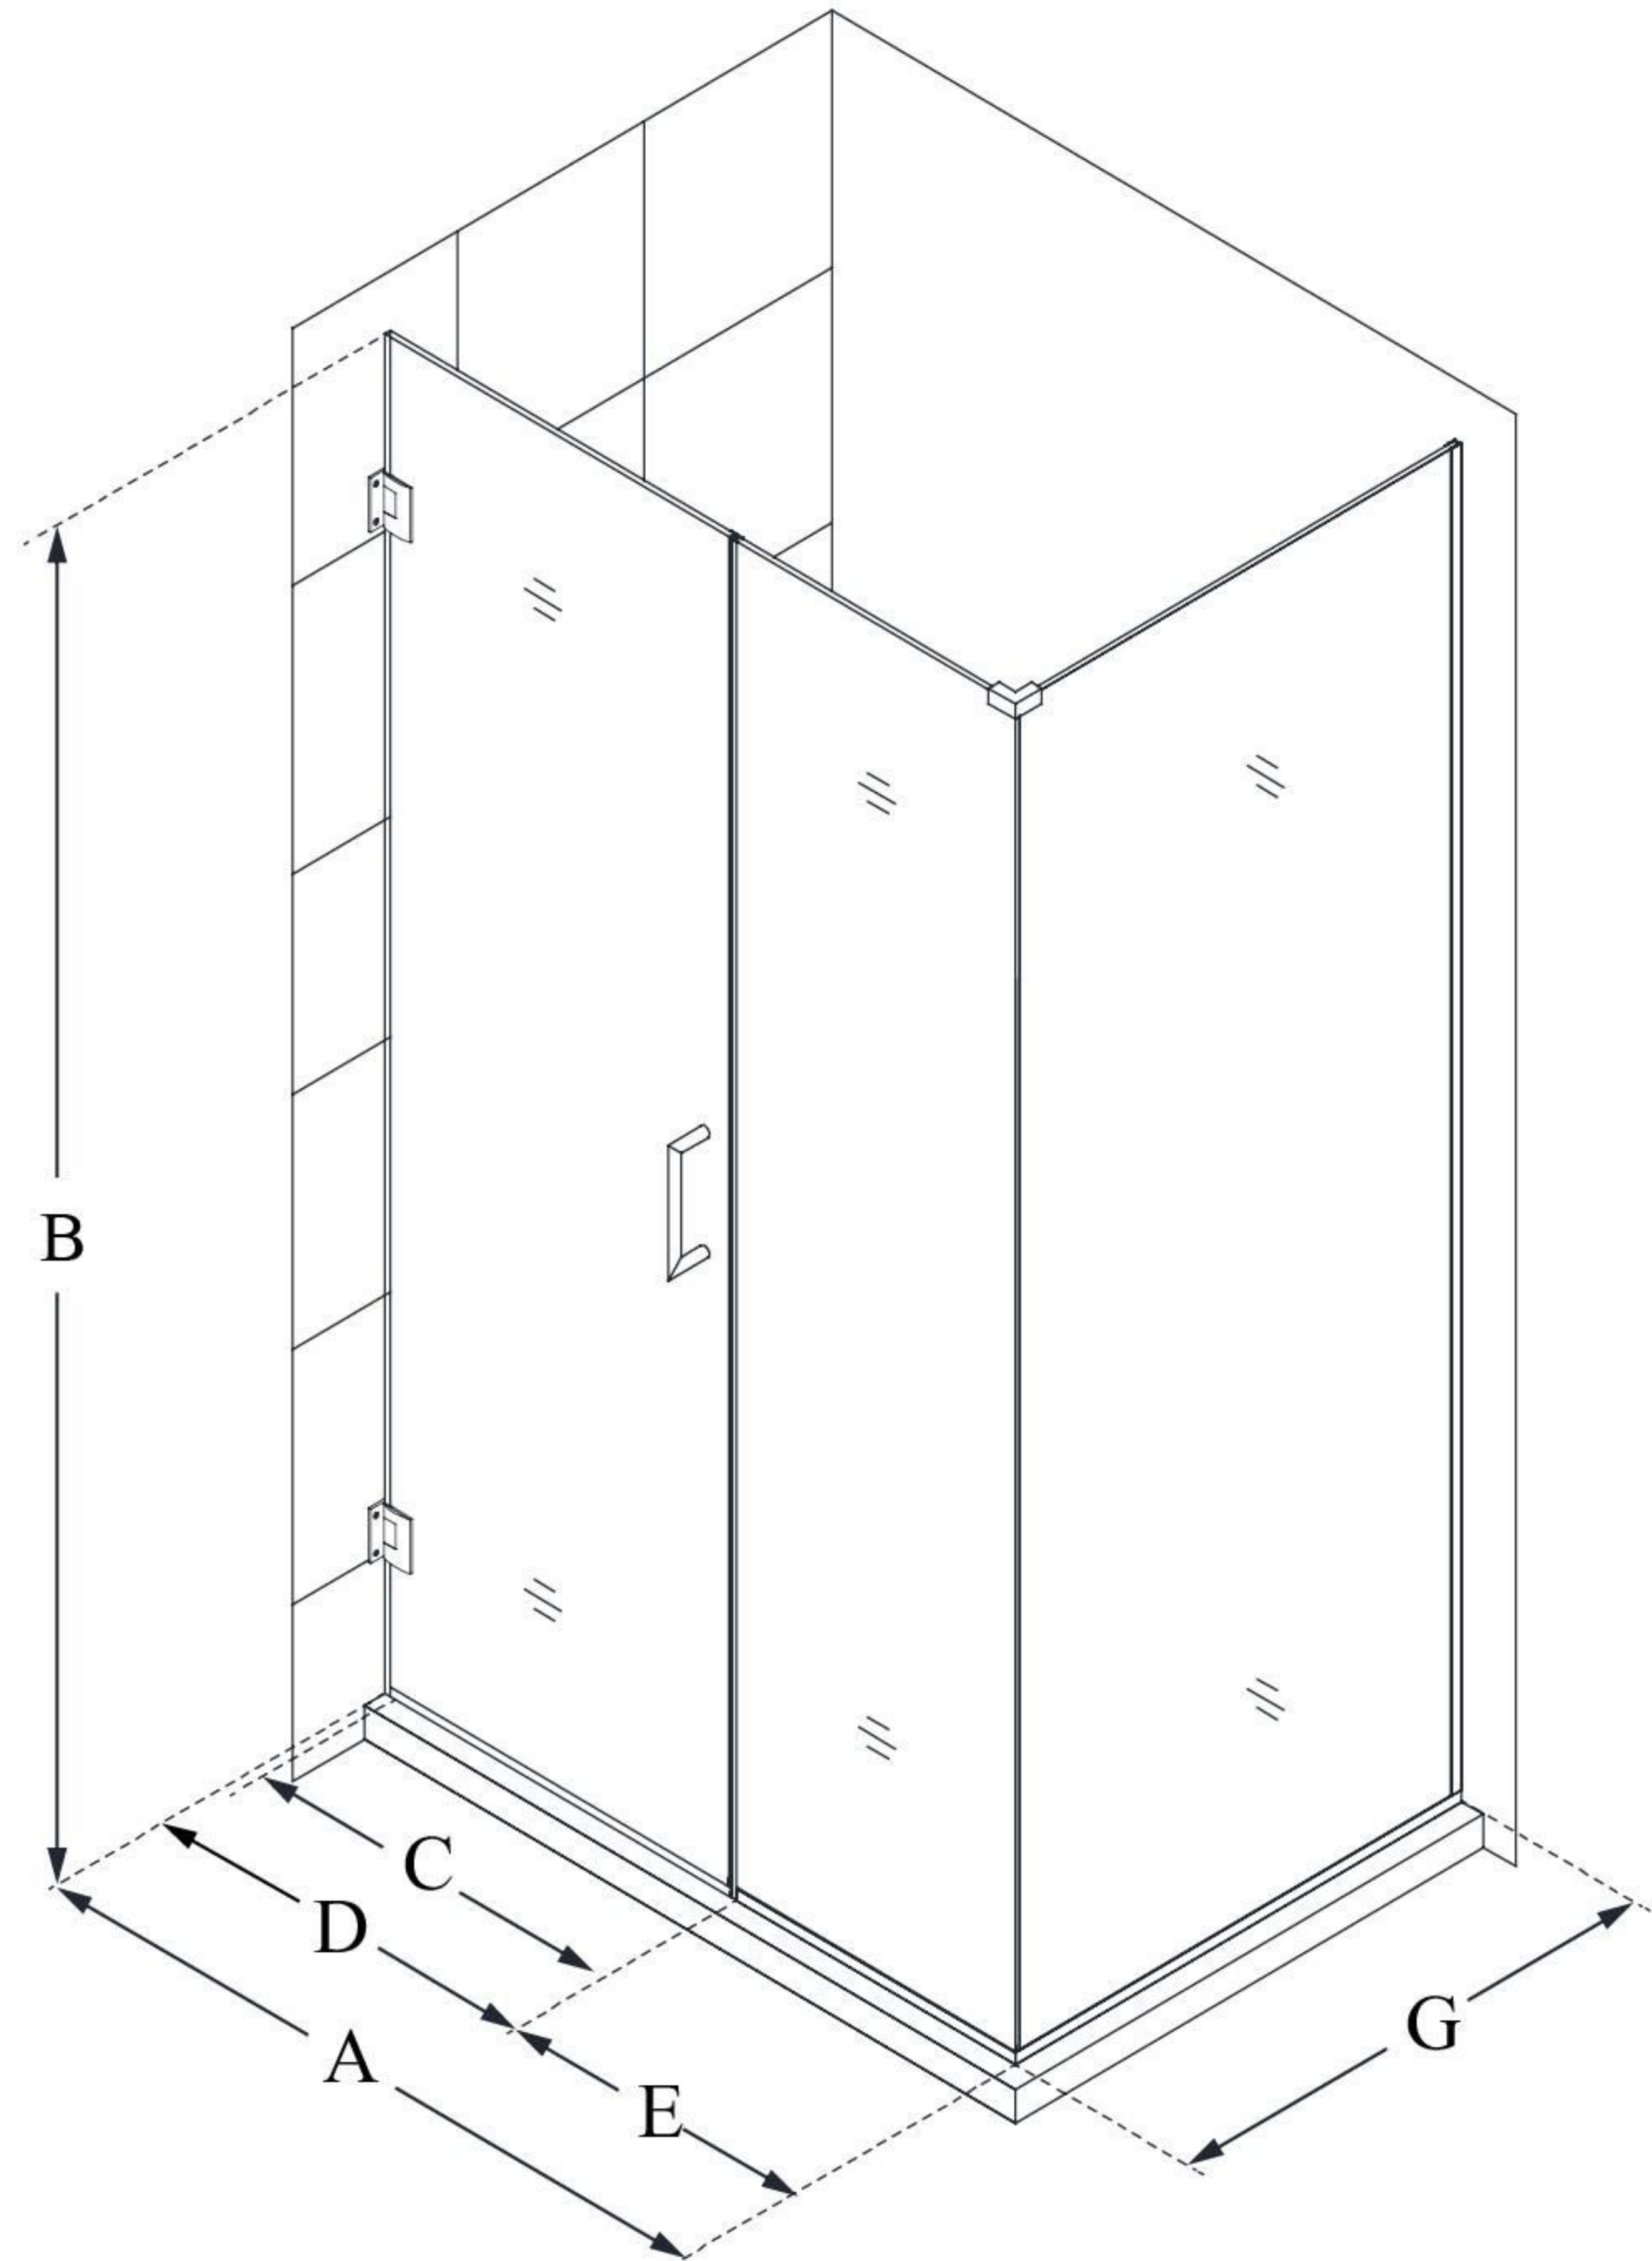

SHEN-24485340

UNIDOOR PLUS

DreamLine Unidoor Plus 48 1/2"
W x 34 3/8" D x 72" H Frameless
Hinged Shower Enclosure, Clear
Glass

SWING DOOR

CONFIGURATION DIMENSIONS:

A: 48 1/2"

MODEL WIDTH

B: 72"

MODEL HEIGHT

C: 25"

ACCESS WIDTH

D: 26"

DOOR WIDTH

E: 22 1/2"

INLINE PANEL WIDTH

G: 34 3/8"

RETURN PANEL WIDTH

DreamLine reserves the right to update or modify the hardware or materials pictured without prior notice for the purpose of product improvement and customer satisfaction.