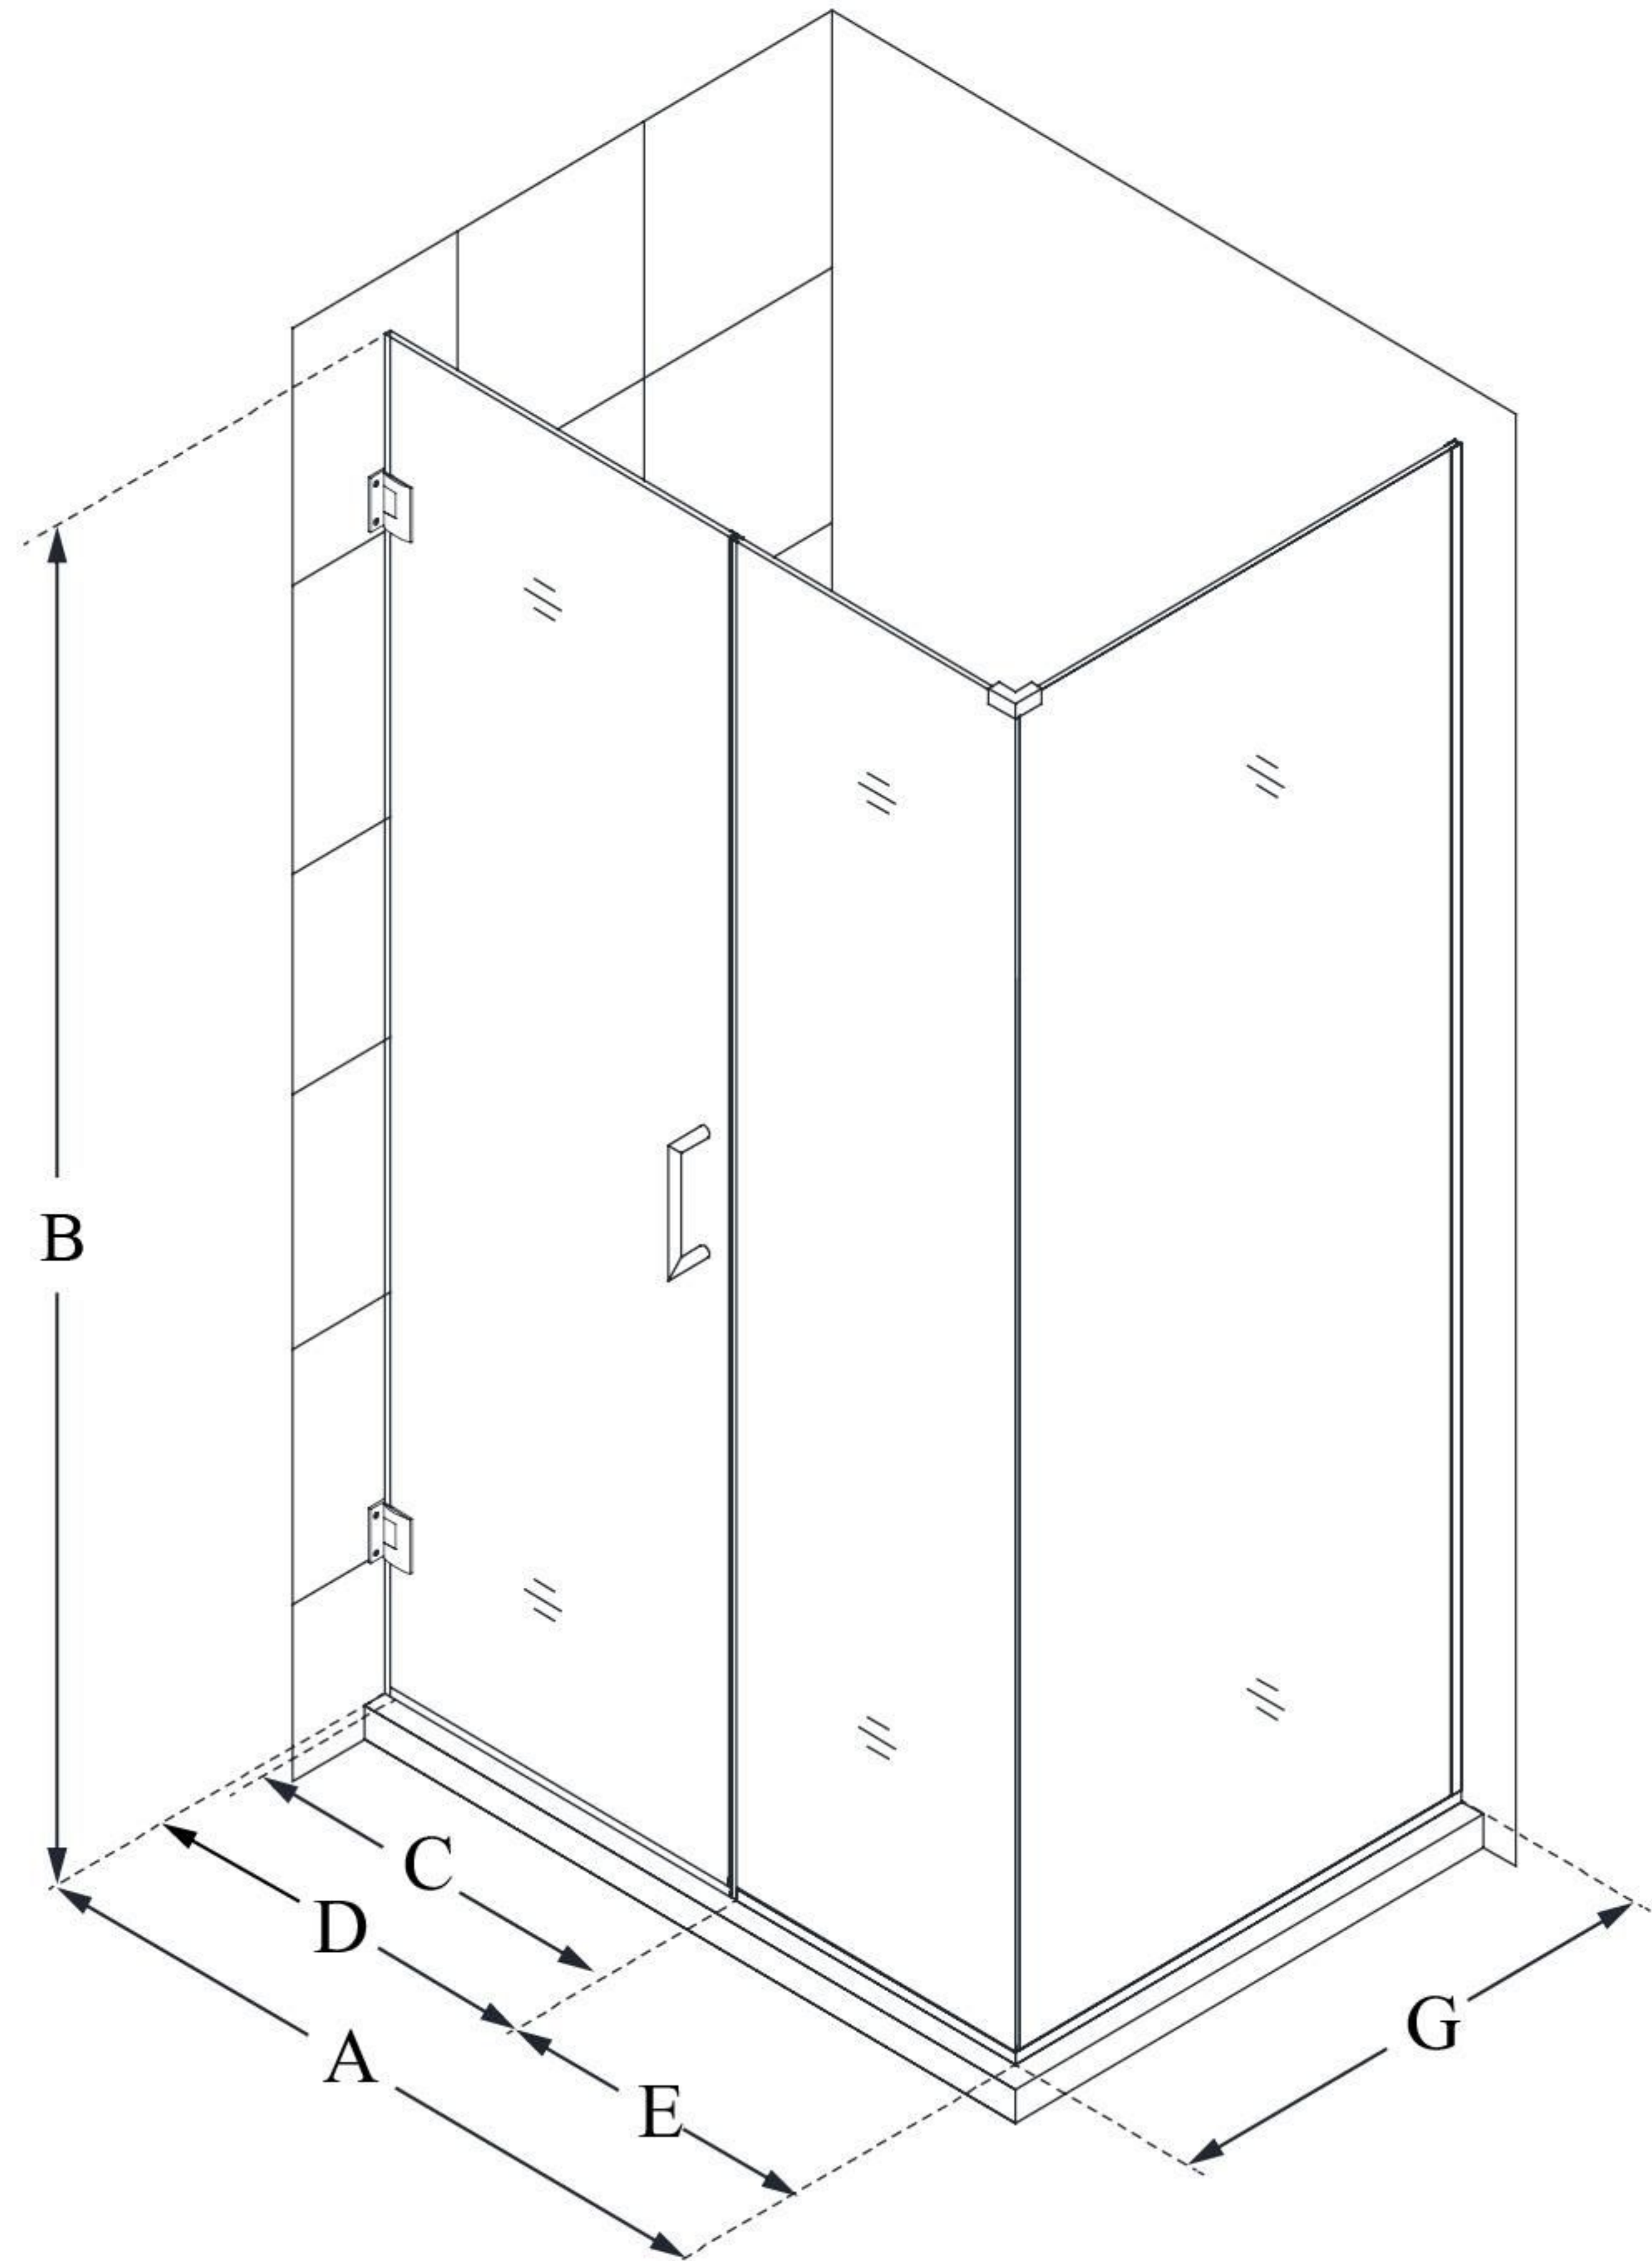

SHEN-24485300

UNIDOOR PLUS

DreamLine Unidoor Plus 48 1/2"
W x 30 3/8" D x 72" H Frameless
Hinged Shower Enclosure, Clear
Glass

SWING DOOR

CONFIGURATION DIMENSIONS:

A: 48 1/2"

MODEL WIDTH

B: 72"

MODEL HEIGHT

C: 25"

ACCESS WIDTH

D: 26"

DOOR WIDTH

E: 22 1/2"

INLINE PANEL WIDTH

G: 30 3/8"

RETURN PANEL WIDTH

DreamLine reserves the right to update or modify the hardware or materials pictured without prior notice for the purpose of product improvement and customer satisfaction.