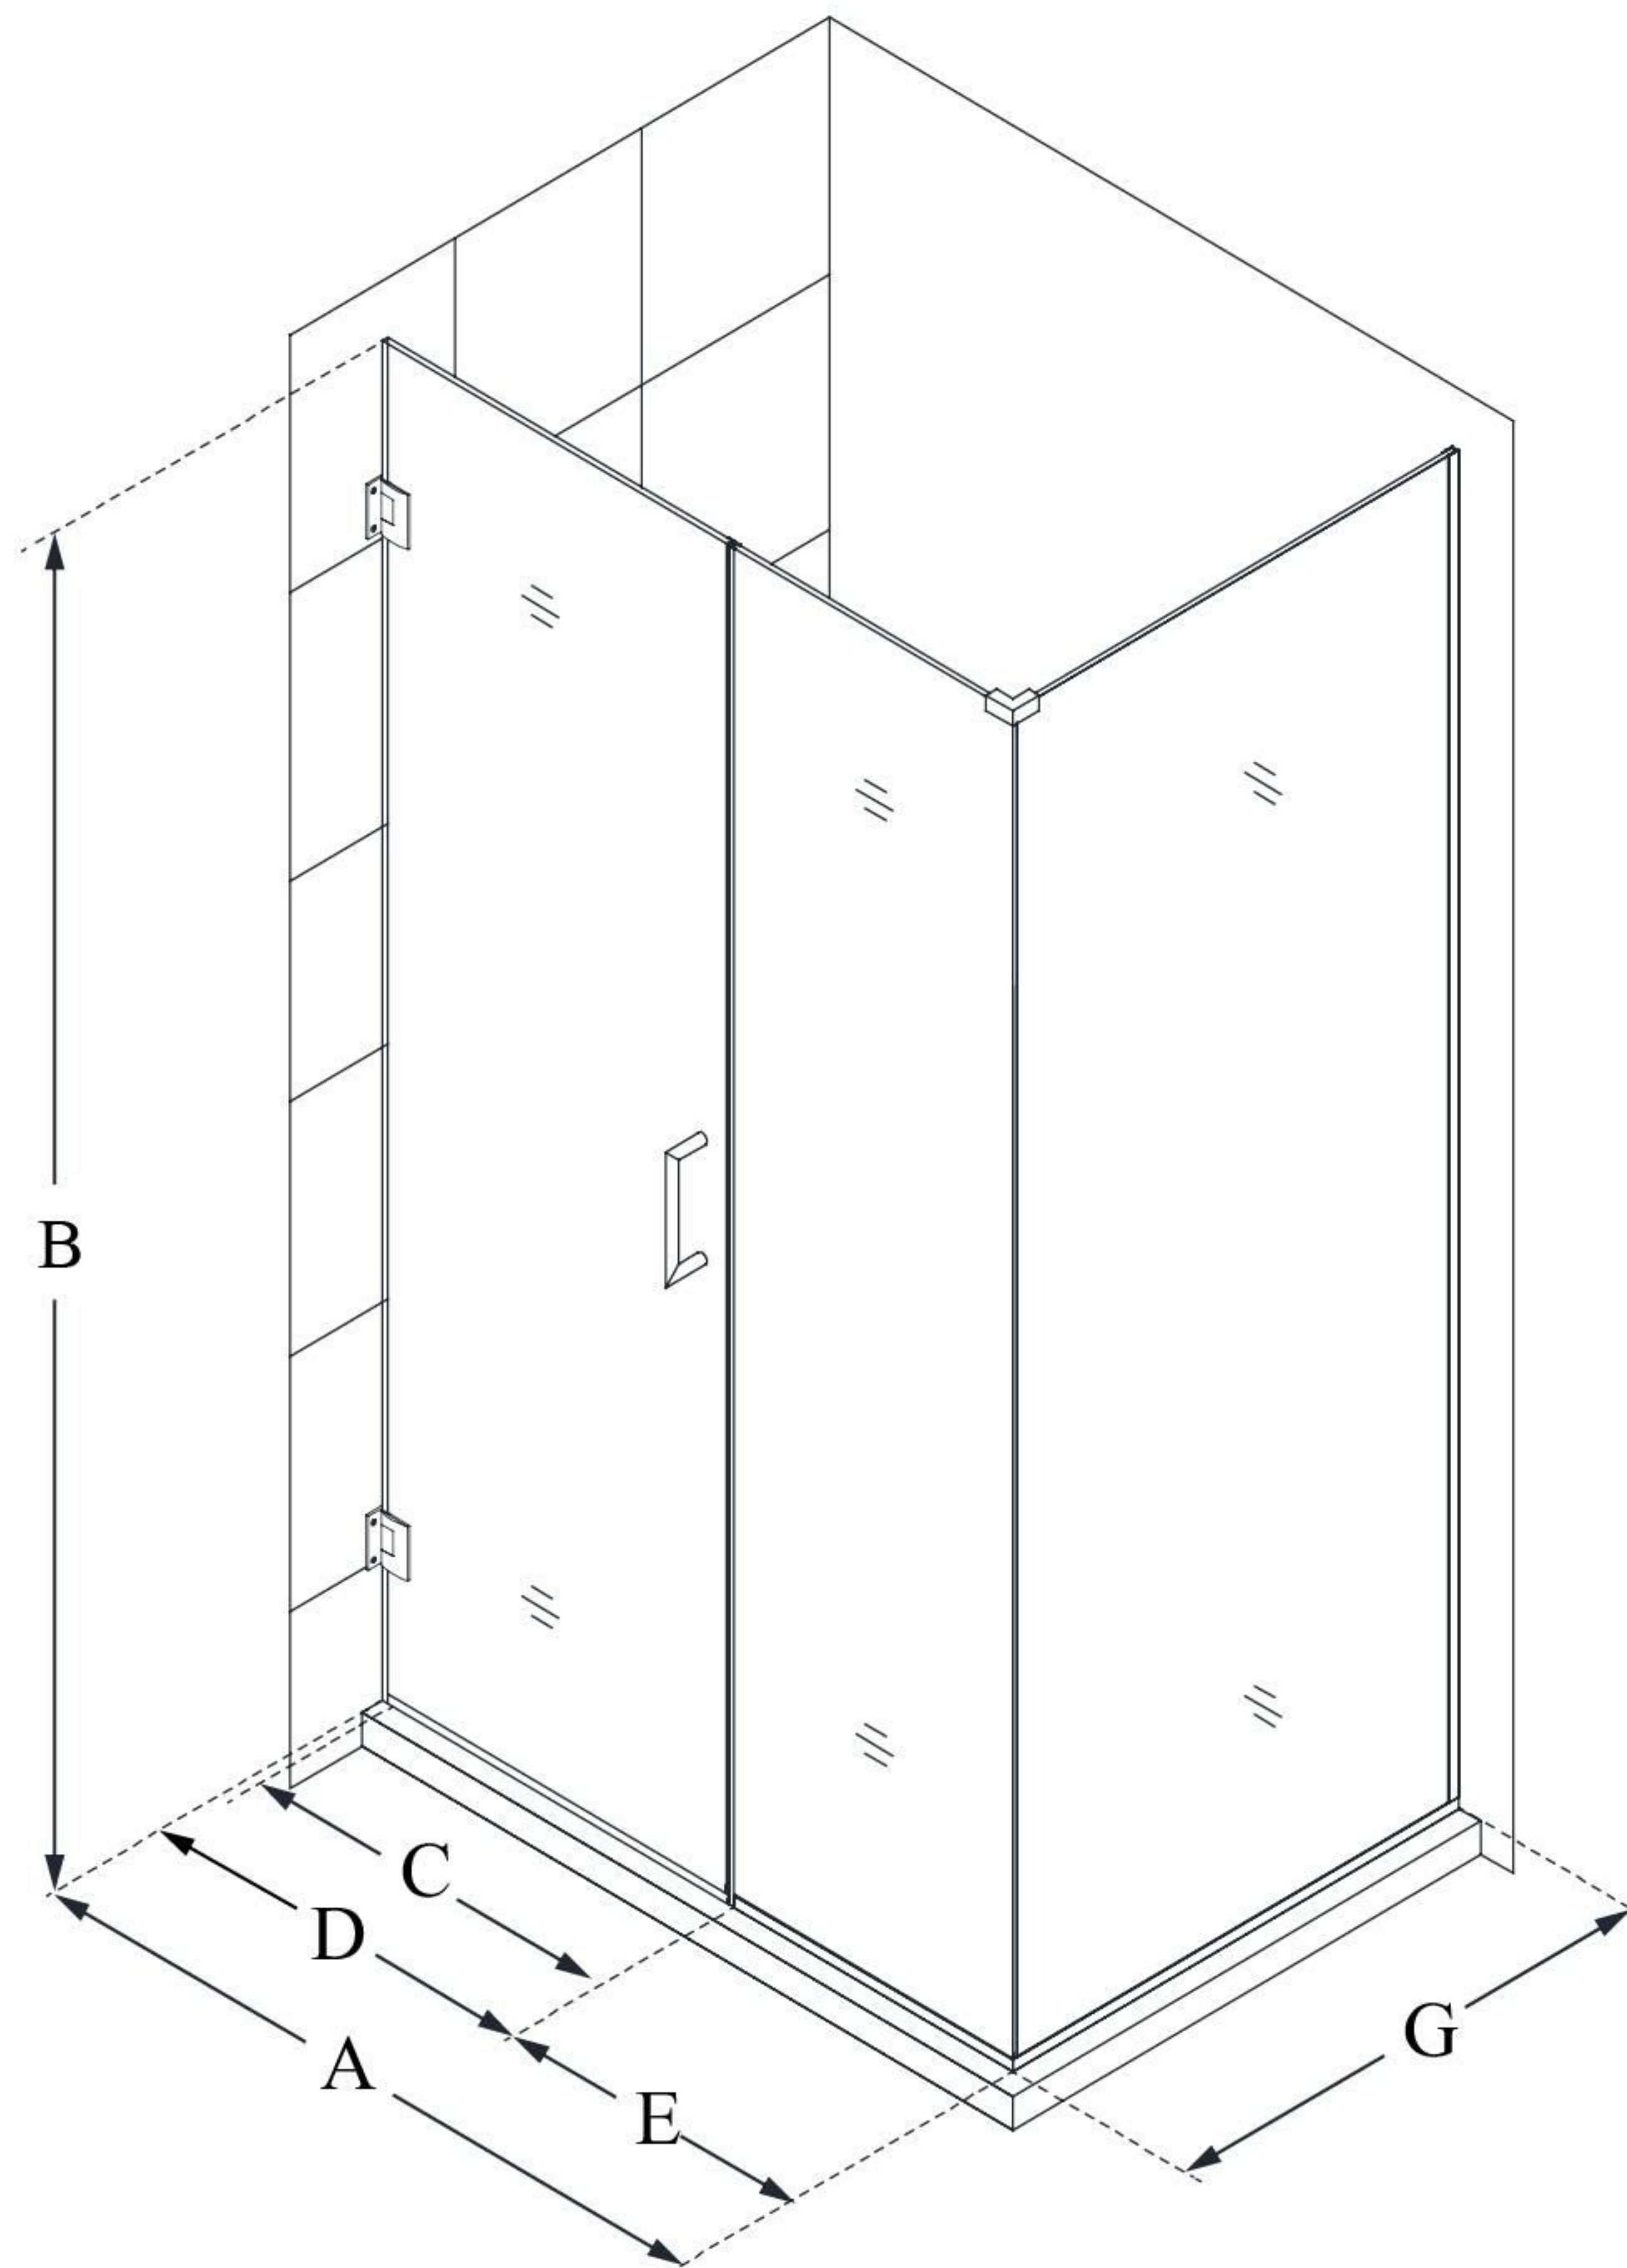

SHEN-24480340

UNIDOOR PLUS

DreamLine Unidoor Plus 48" W
x 34 3/8" D x 72" H Frameless
Hinged Shower Enclosure, Clear
Glass

SWING DOOR

CONFIGURATION DIMENSIONS:

A: 48"

MODEL WIDTH

B: 72"

MODEL HEIGHT

C: 25"

ACCESS WIDTH

D: 26"

DOOR WIDTH

E: 22"

INLINE PANEL WIDTH

G: 34 3/8"

RETURN PANEL WIDTH

DreamLine reserves the right to update or modify the hardware or materials pictured without prior notice for the purpose of product improvement and customer satisfaction.