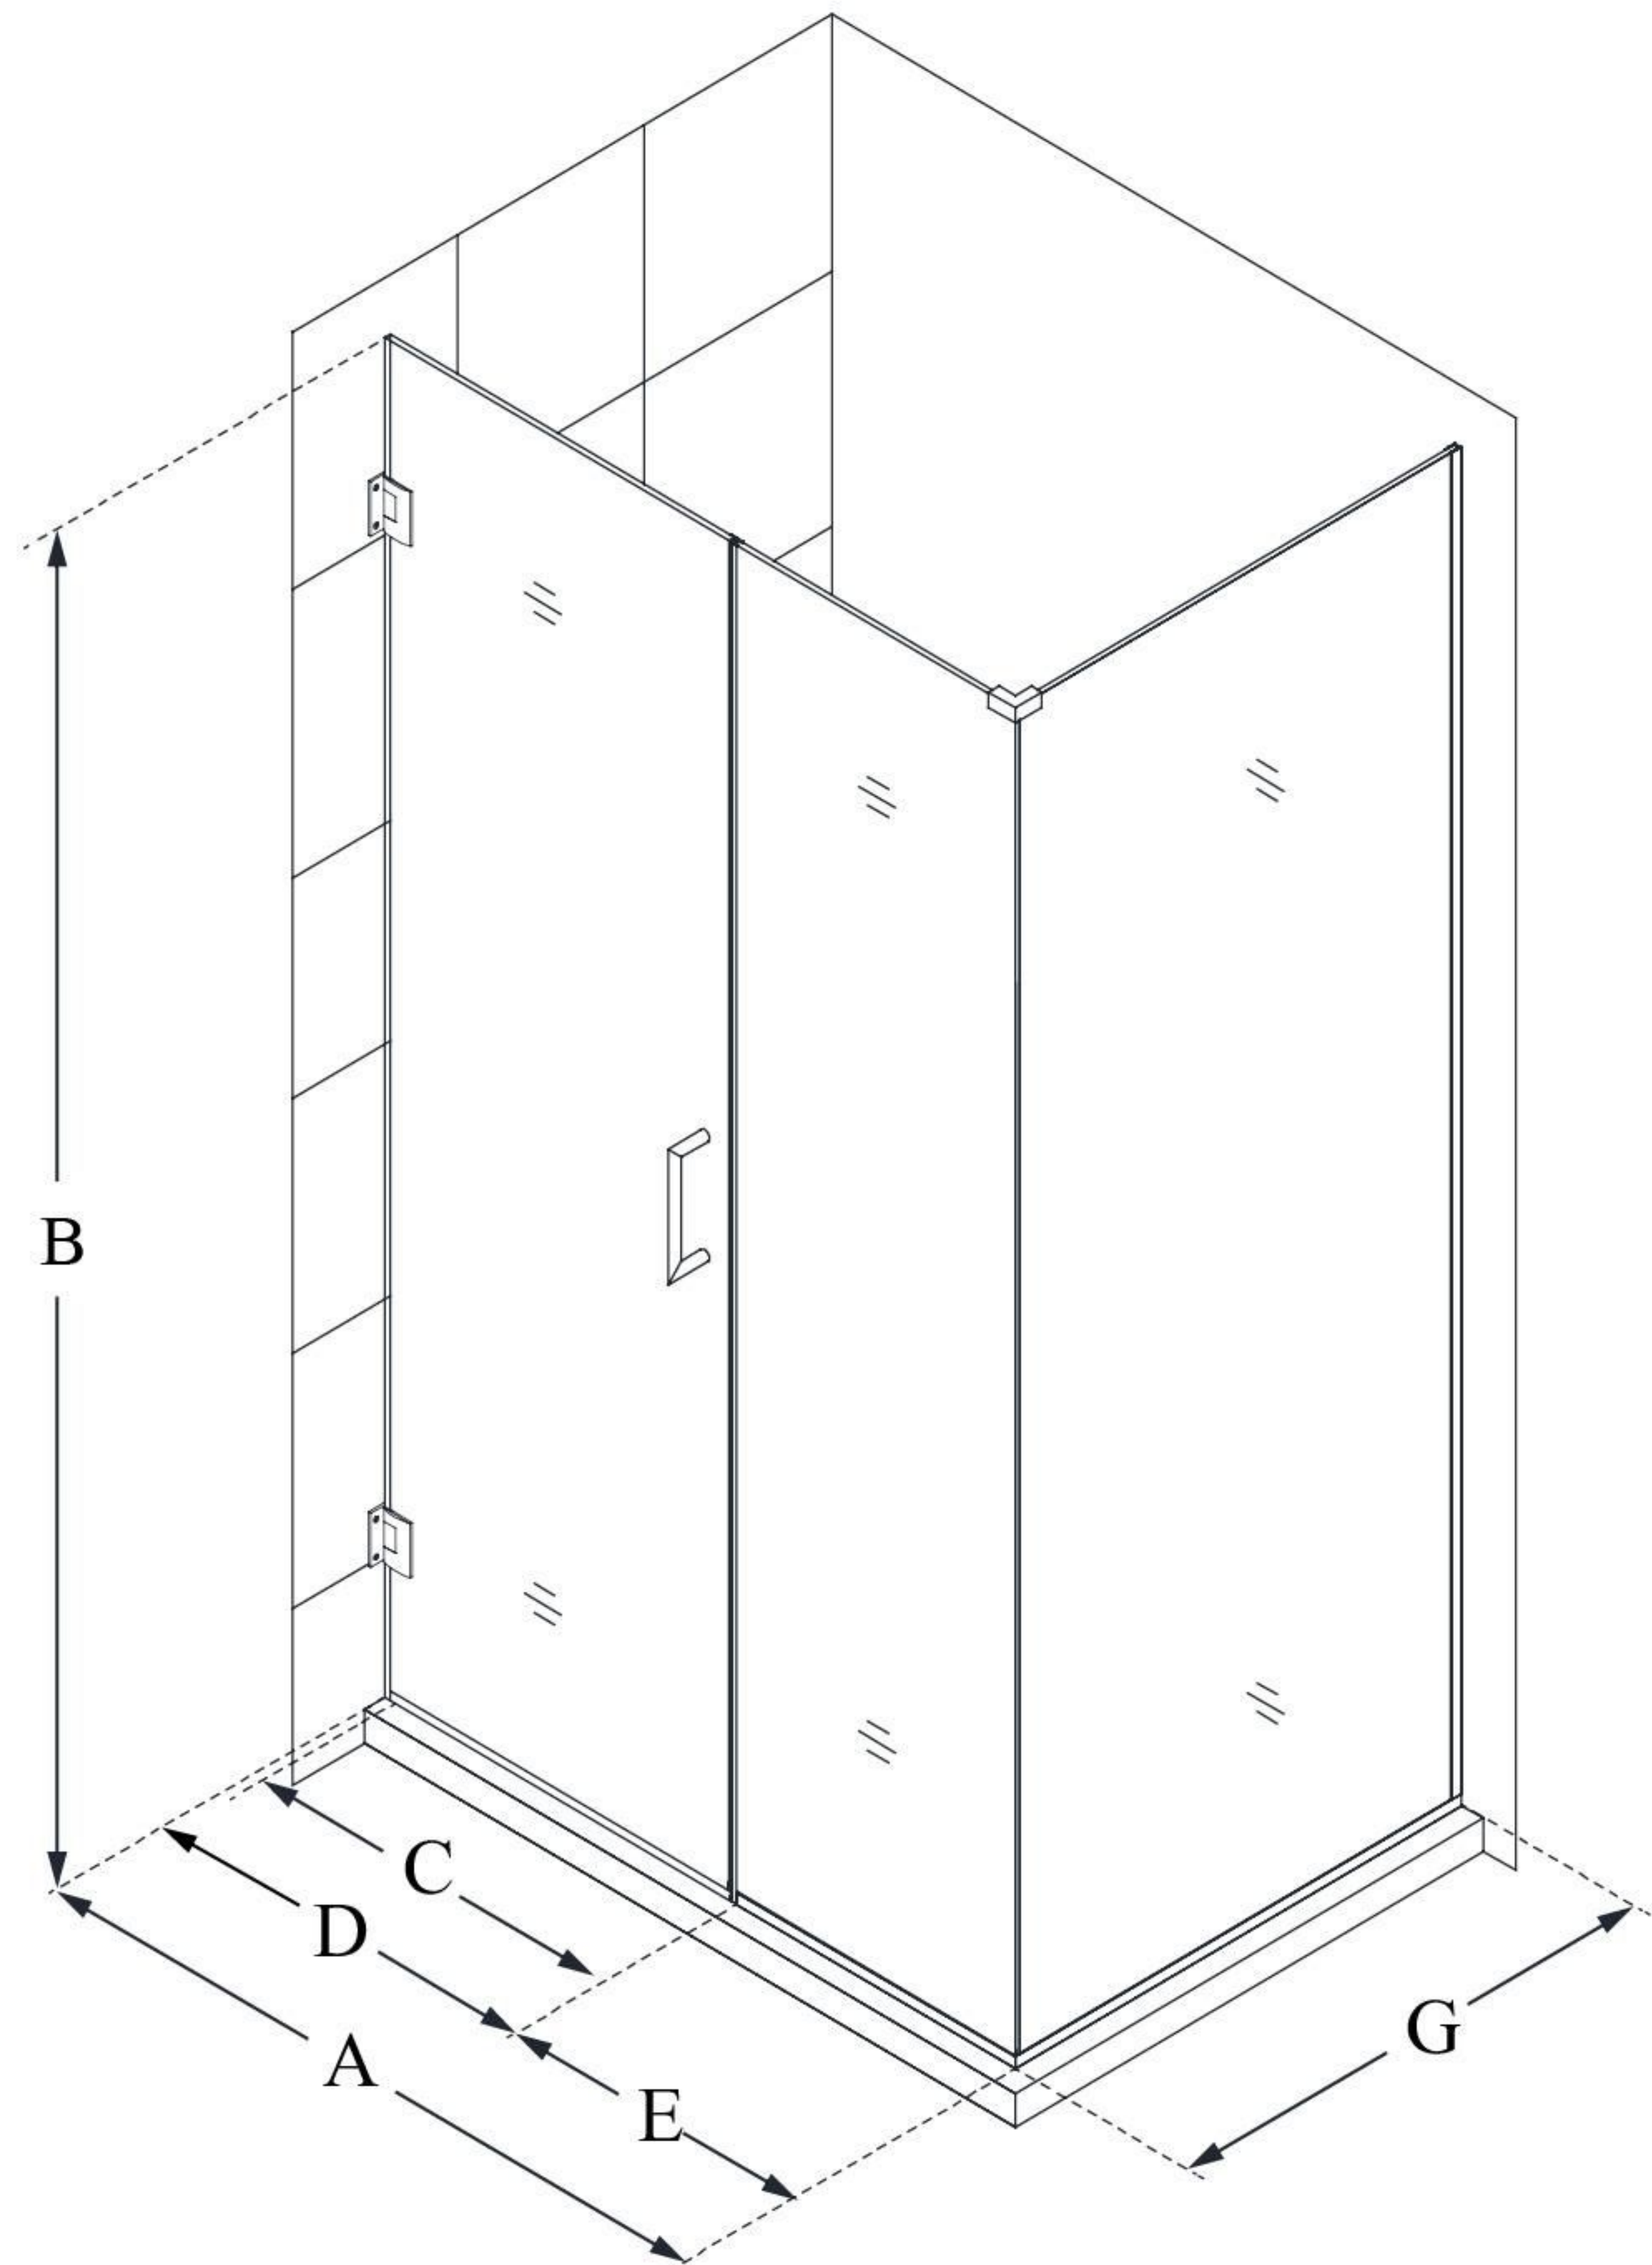

SHEN-24480300

UNIDOOR PLUS

DreamLine Unidoor Plus 48" W
x 30 3/8" D x 72" H Frameless
Hinged Shower Enclosure, Clear
Glass

SWING DOOR

CONFIGURATION DIMENSIONS:

A: 48"

MODEL WIDTH

B: 72"

MODEL HEIGHT

C: 25"

ACCESS WIDTH

D: 26"

DOOR WIDTH

E: 22"

INLINE PANEL WIDTH

G: 30 3/8"

RETURN PANEL WIDTH

DreamLine reserves the right to update or modify the hardware or materials pictured without prior notice for the purpose of product improvement and customer satisfaction.