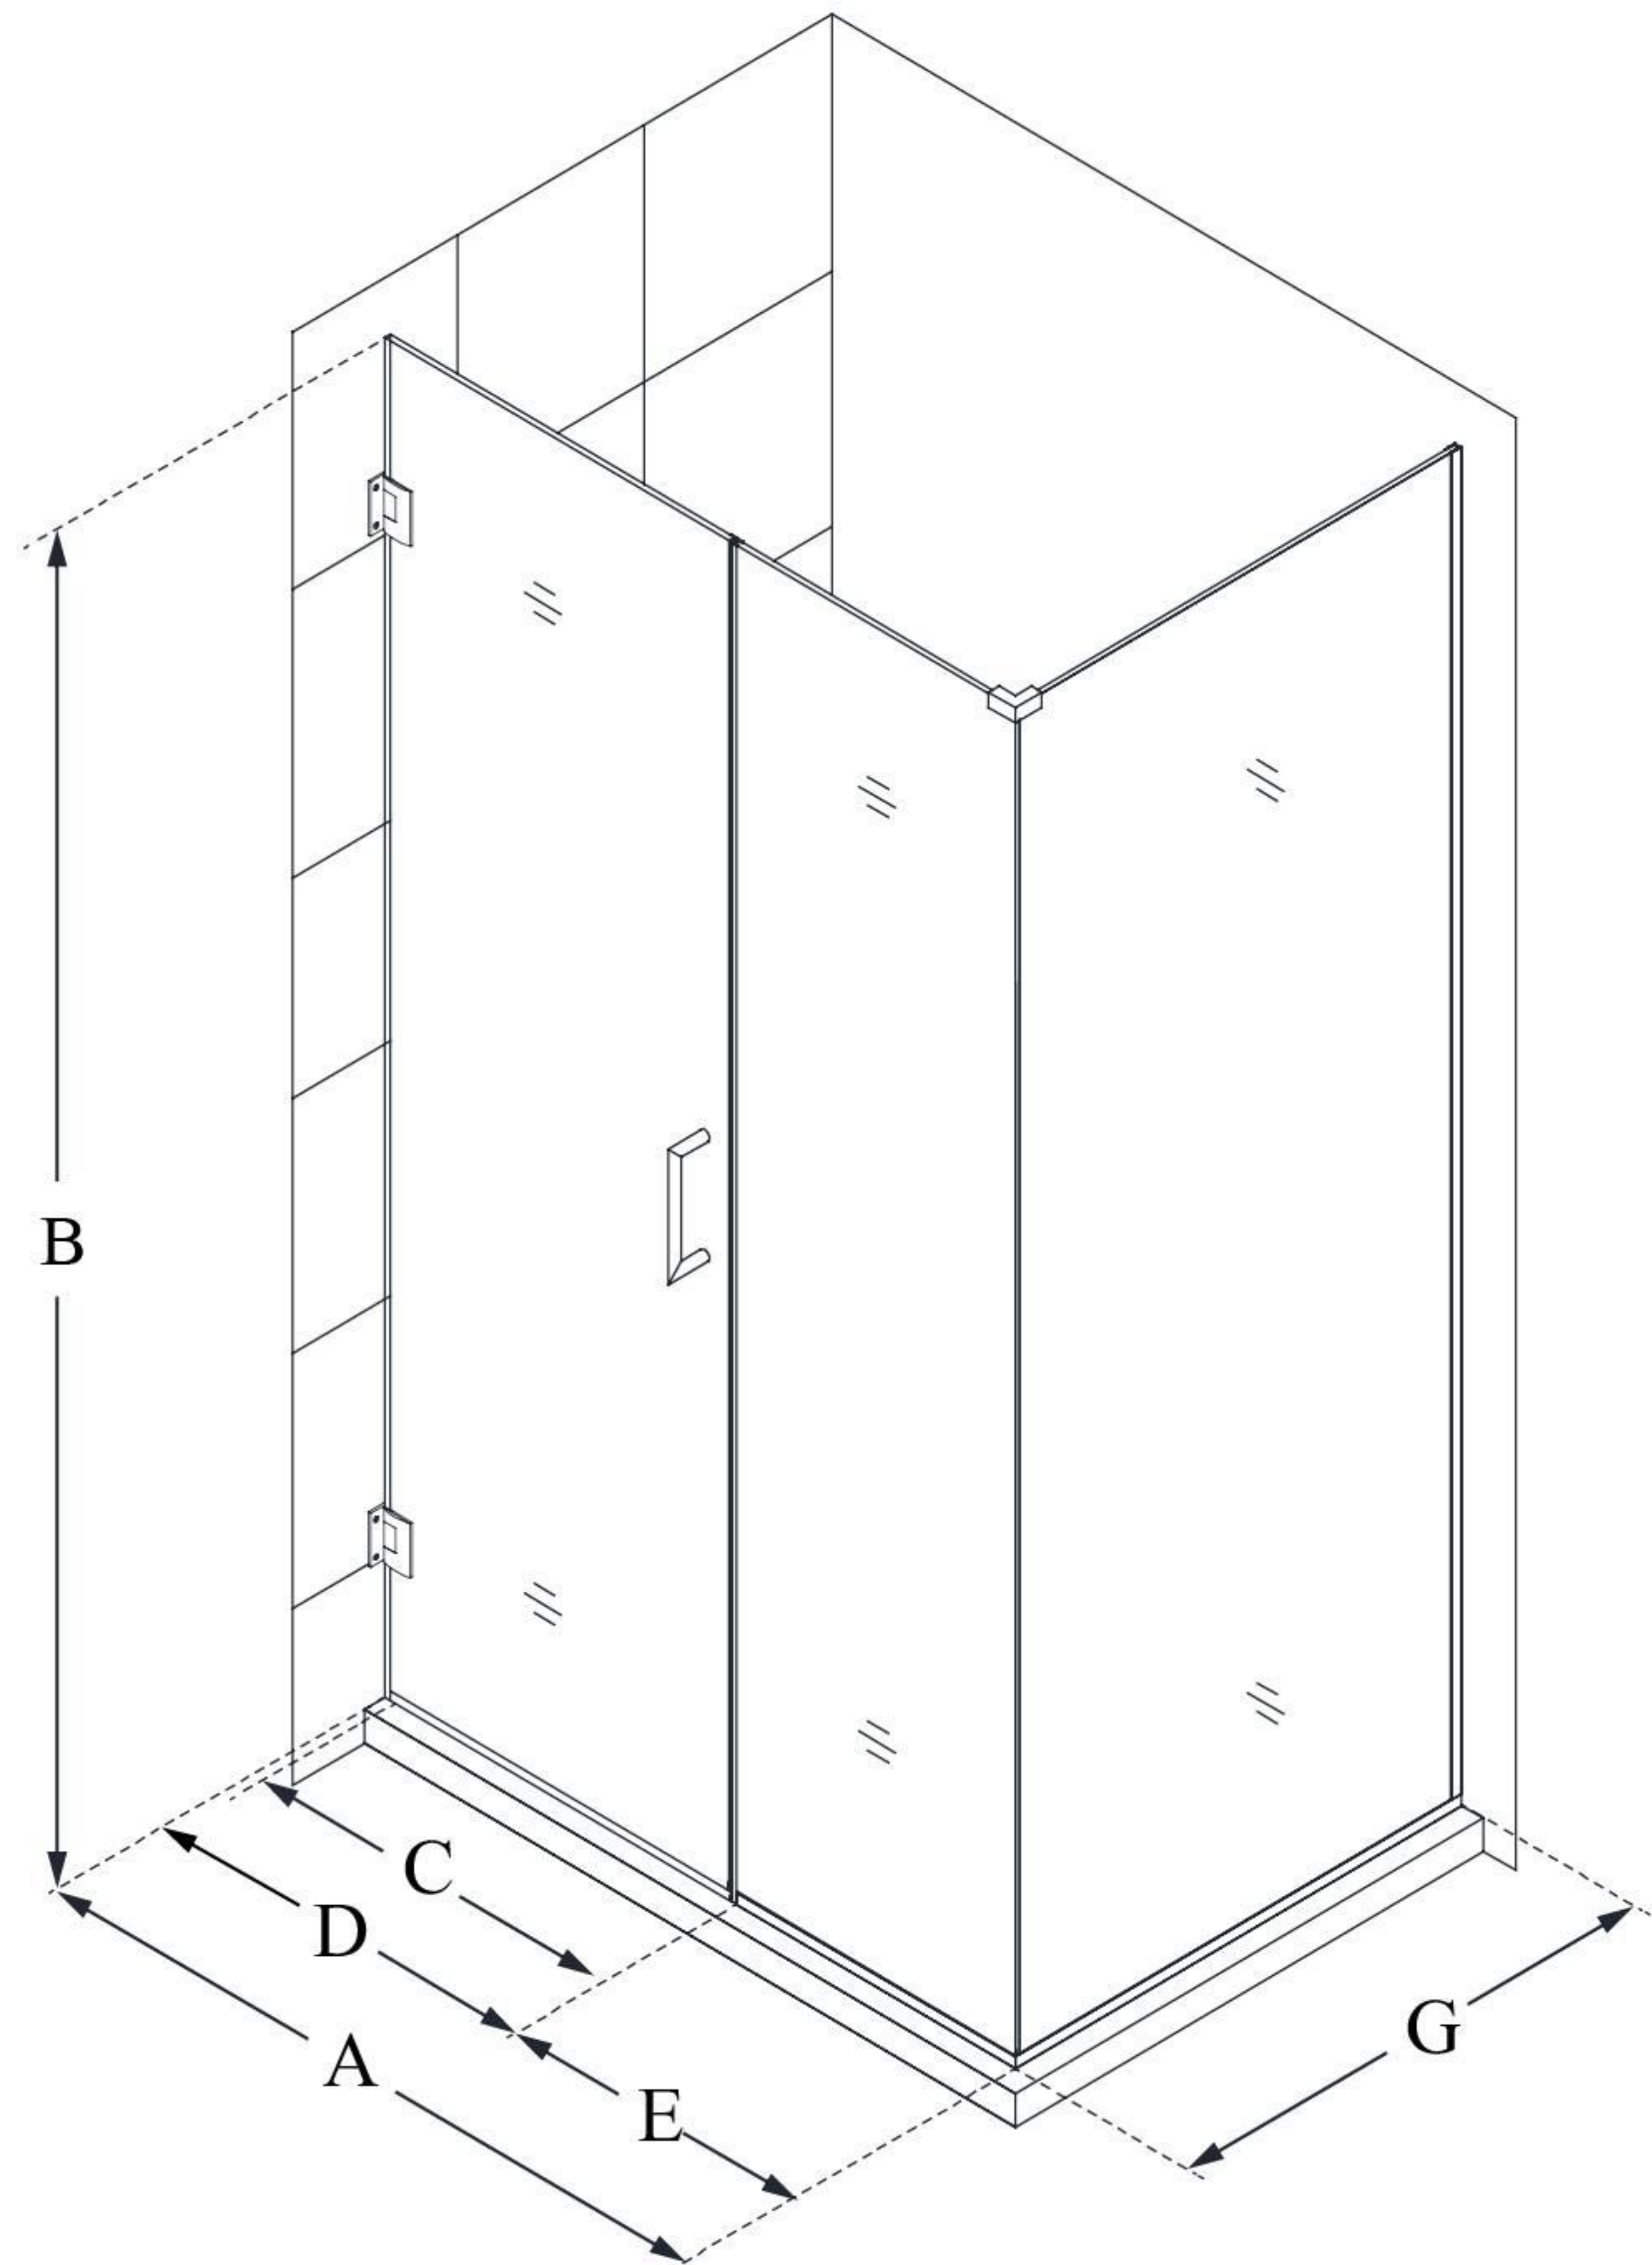

# UNIDOOR PLUS

DreamLine Unidoor Plus 47 1/2"  
W x 34 3/8" D x 72" H Frameless  
Hinged Shower Enclosure, Clear  
Glass

**SWING DOOR**

## CONFIGURATION DIMENSIONS:

**A: 47 1/2"**

MODEL WIDTH

**B: 72"**

MODEL HEIGHT

**C: 24"**

ACCESS WIDTH

**D: 25"**

DOOR WIDTH

**E: 22 1/2"**

INLINE PANEL WIDTH

**G: 34 3/8"**

RETURN PANEL WIDTH

DreamLine reserves the right to update or modify the hardware or materials pictured without prior notice for the purpose of product improvement and customer satisfaction.