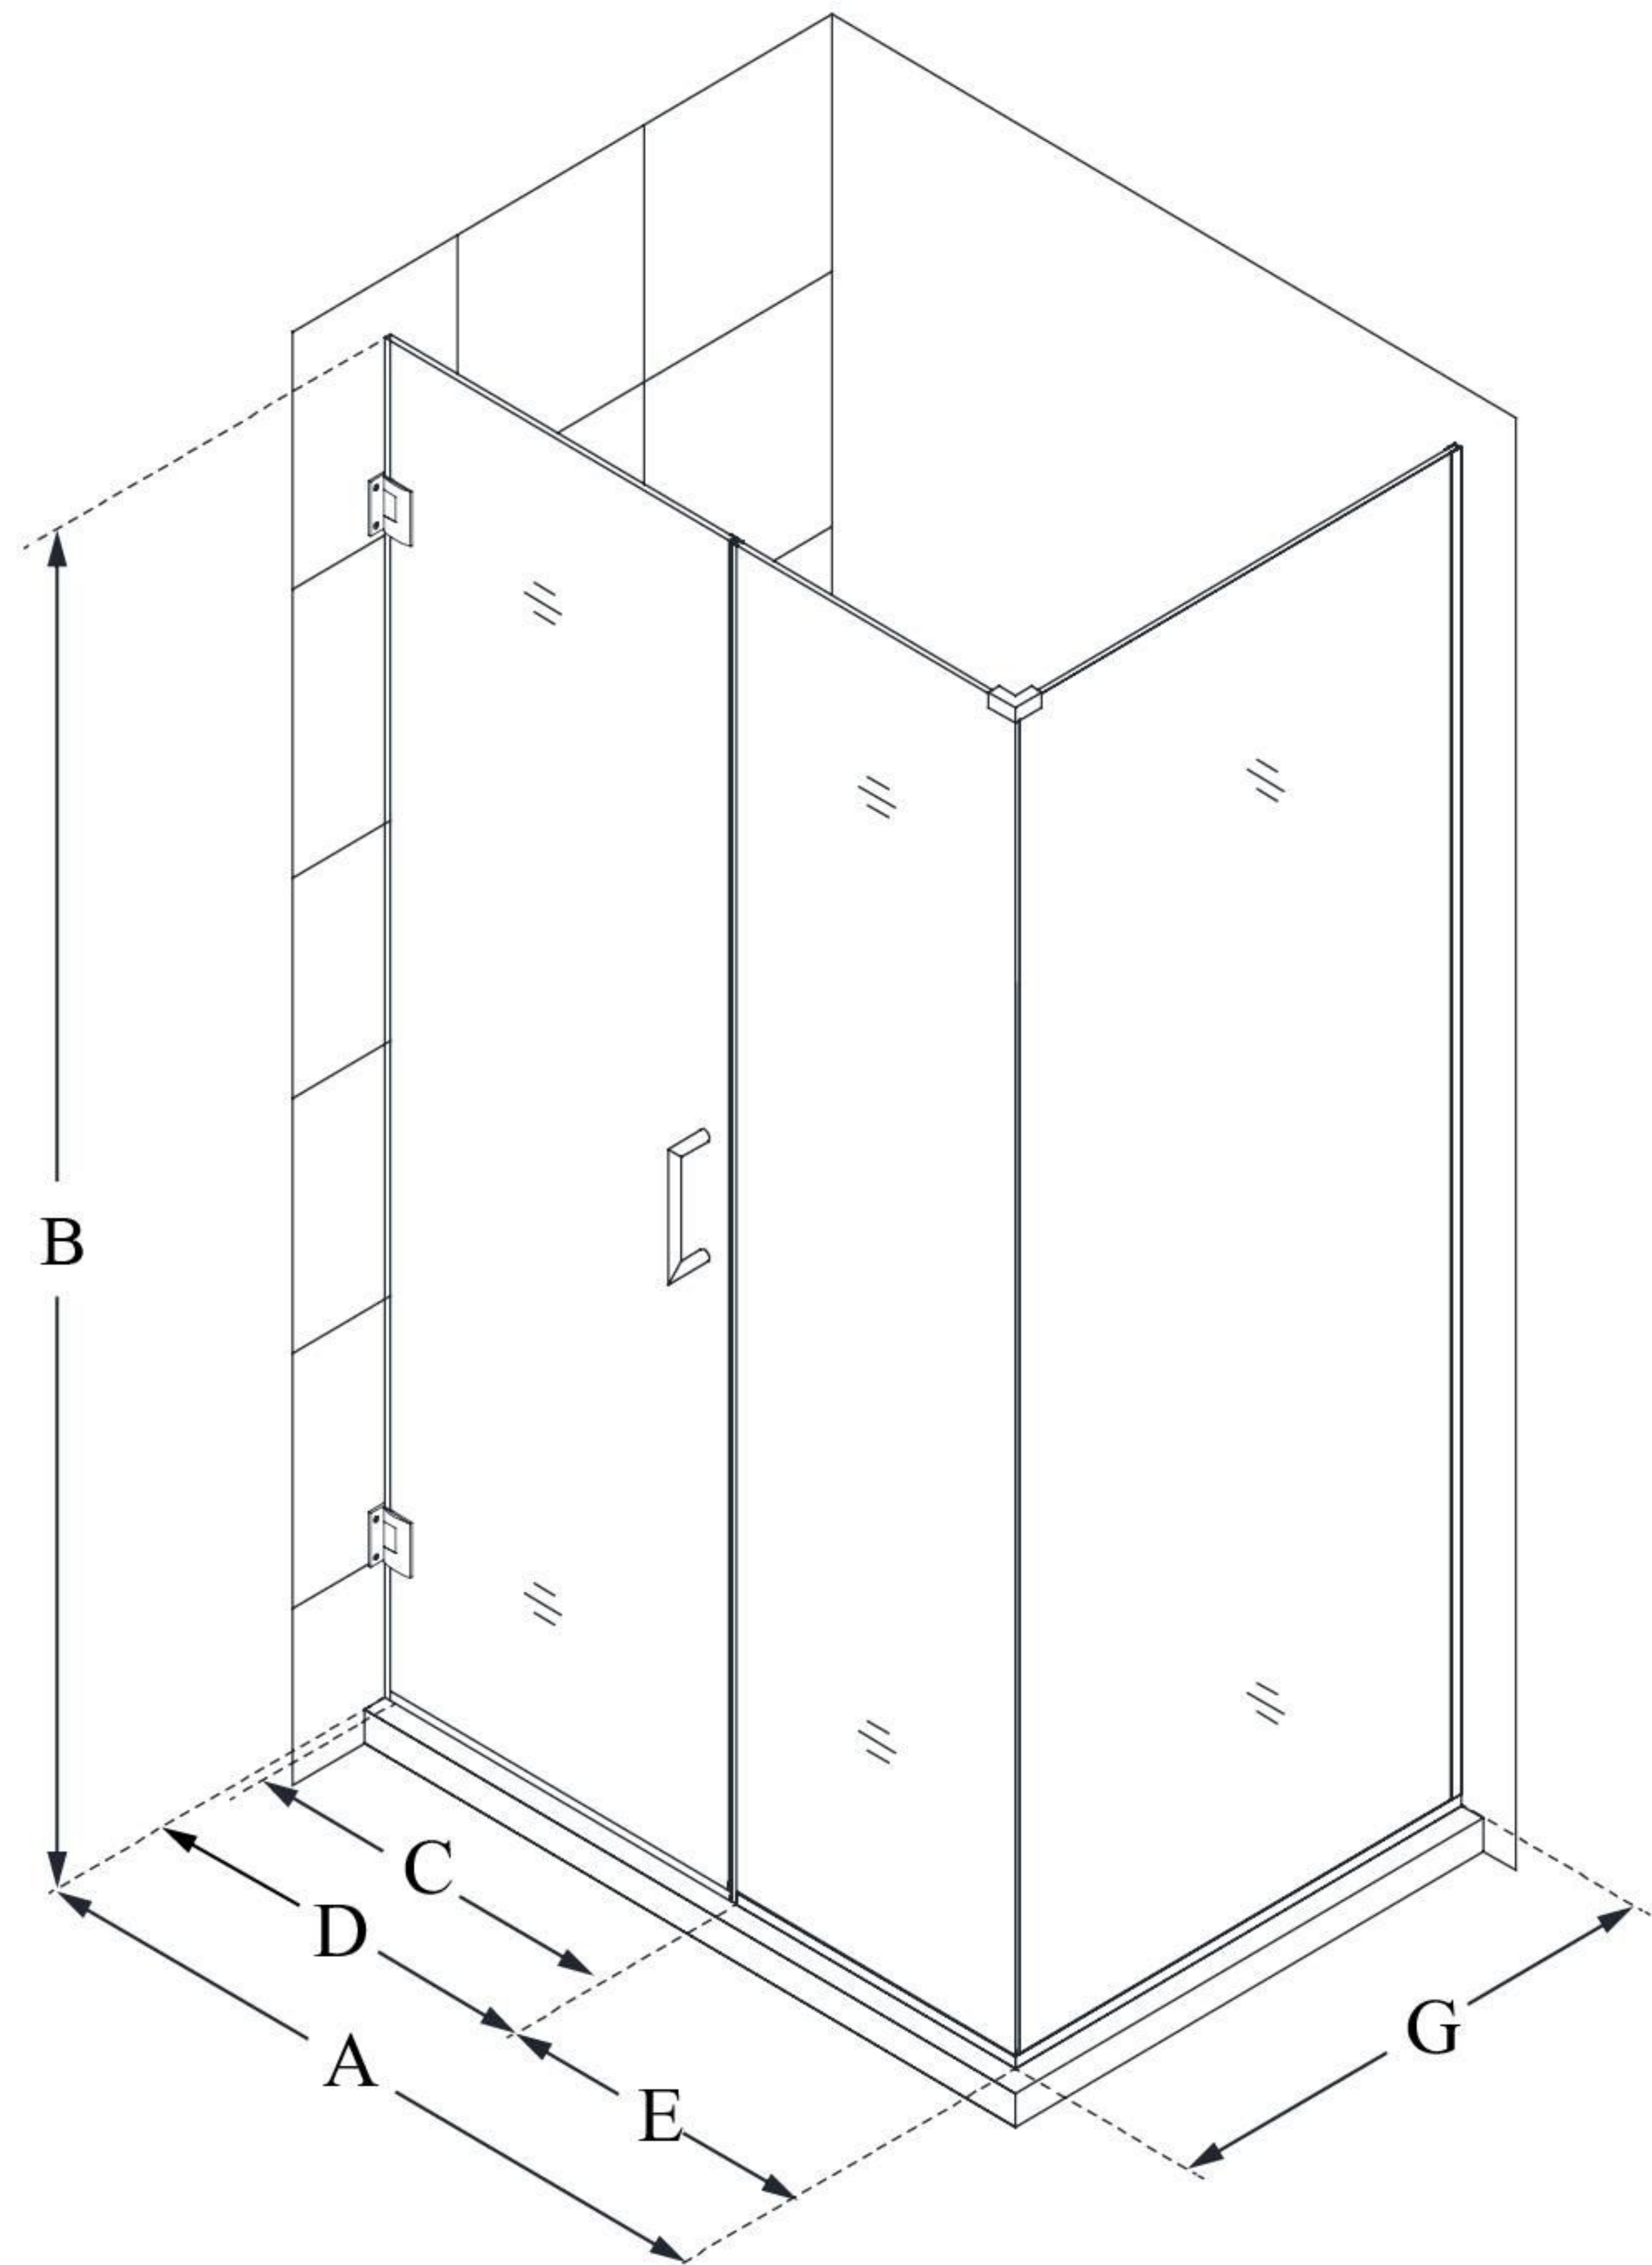

SHEN-24475300

UNIDOOR PLUS

DreamLine Unidoor Plus 47 1/2"
W x 30 3/8" D x 72" H Frameless
Hinged Shower Enclosure, Clear
Glass

SWING DOOR

CONFIGURATION DIMENSIONS:

A: 47 1/2"

MODEL WIDTH

B: 72"

MODEL HEIGHT

C: 24"

ACCESS WIDTH

D: 25"

DOOR WIDTH

E: 22 1/2"

INLINE PANEL WIDTH

G: 30 3/8"

RETURN PANEL WIDTH

DreamLine reserves the right to update or modify the hardware or materials pictured without prior notice for the purpose of product improvement and customer satisfaction.