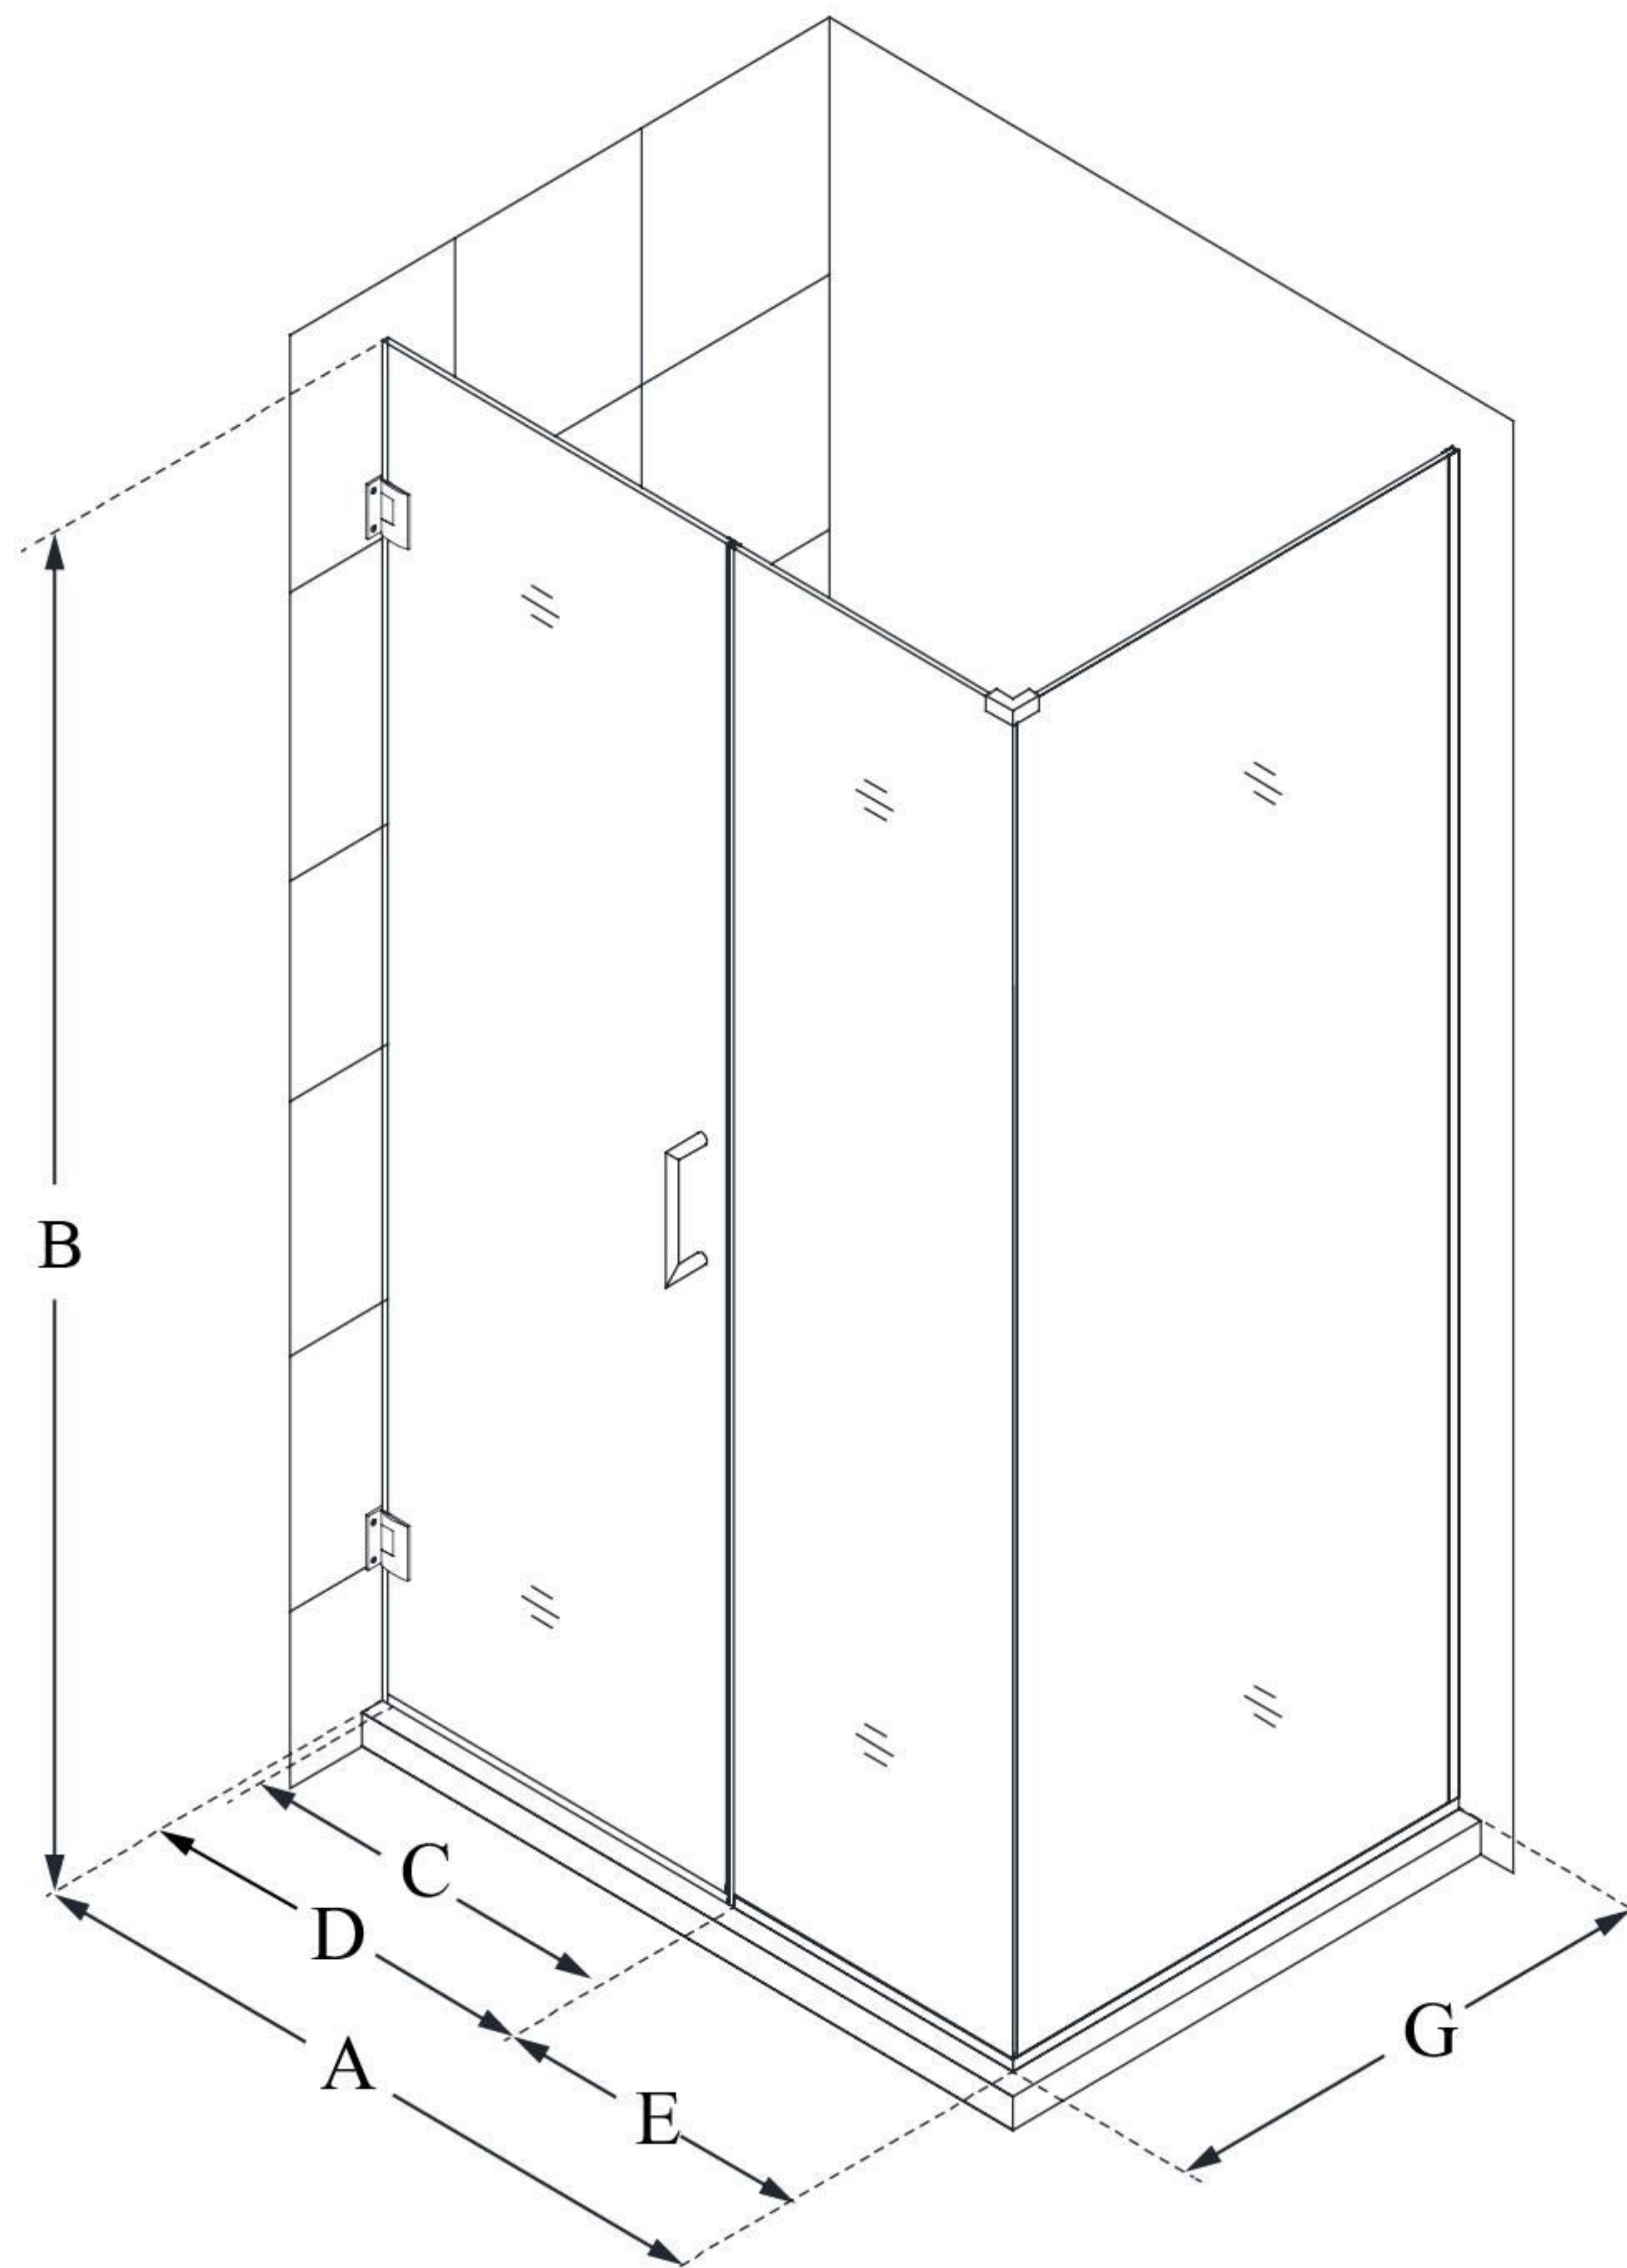

# UNIDOOR PLUS

DreamLine Unidoor Plus 47" W  
x 34 3/8" D x 72" H Frameless  
Hinged Shower Enclosure, Clear  
Glass

**SWING DOOR**

## CONFIGURATION DIMENSIONS:

**A: 47"**

MODEL WIDTH

**B: 72"**

MODEL HEIGHT

**C: 24"**

ACCESS WIDTH

**D: 25"**

DOOR WIDTH

**E: 22"**

INLINE PANEL WIDTH

**G: 34 3/8"**

RETURN PANEL WIDTH

DreamLine reserves the right to update or modify the hardware or materials pictured without prior notice for the purpose of product improvement and customer satisfaction.