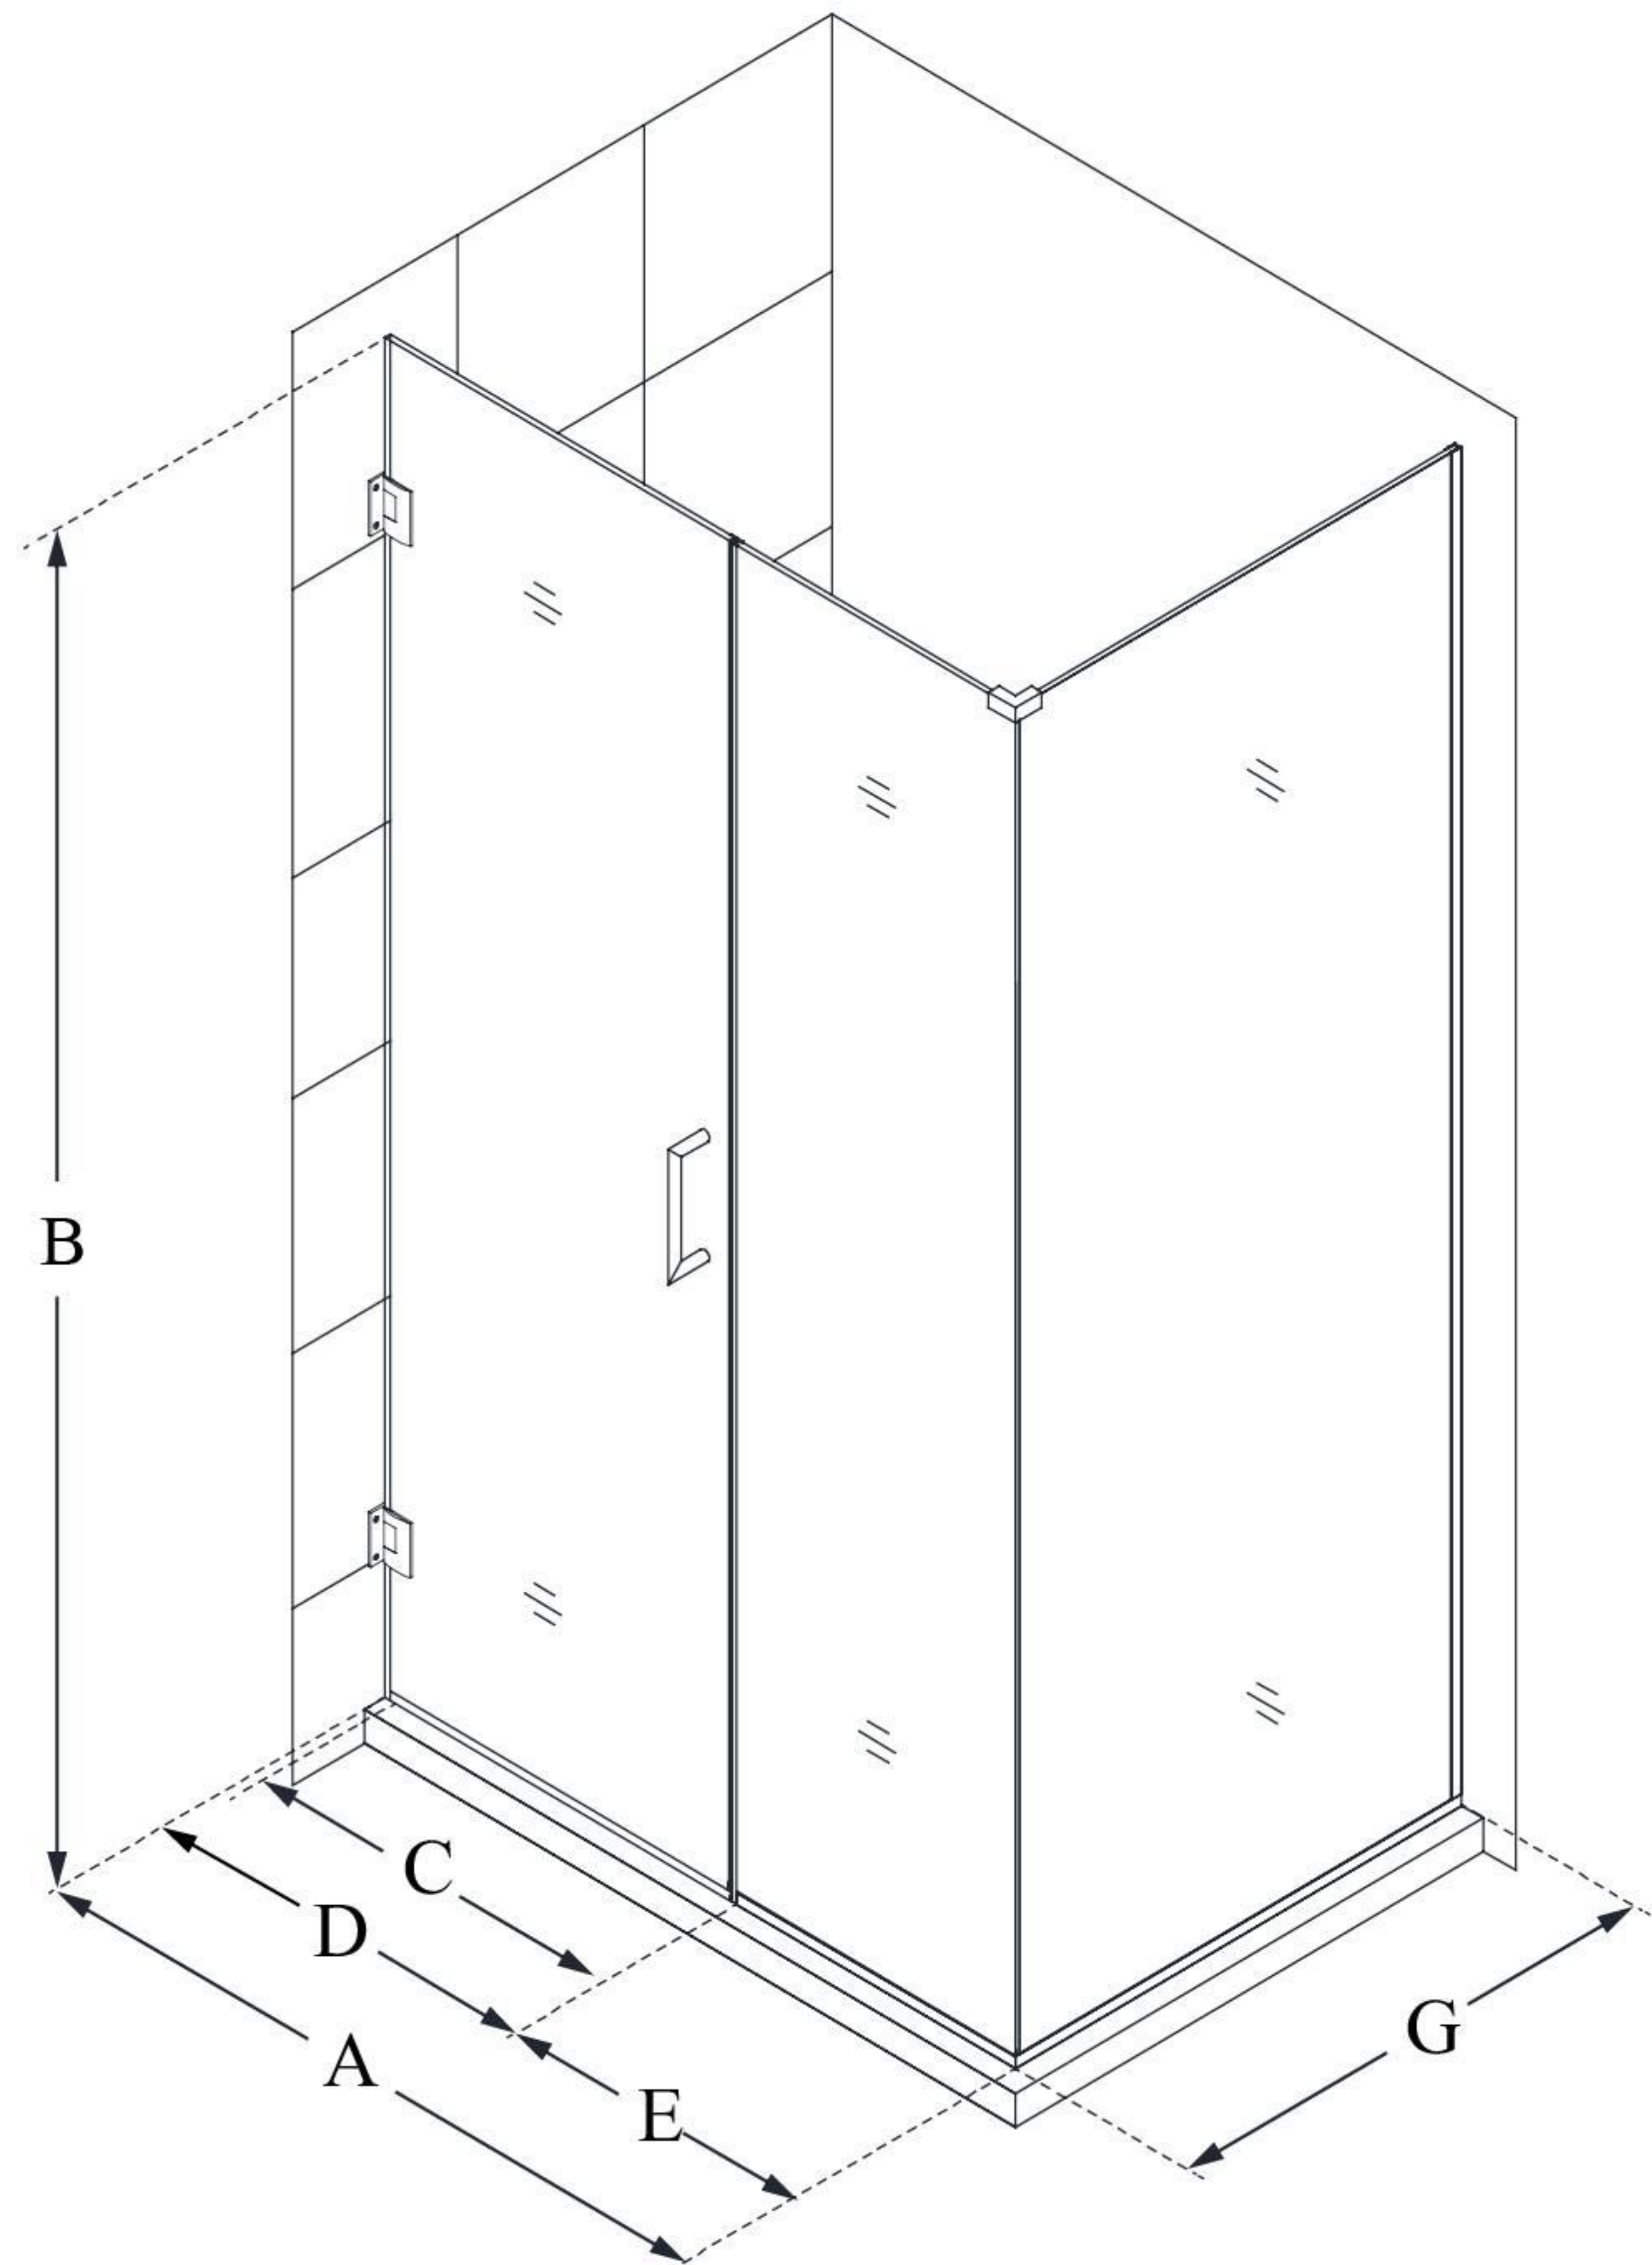

SHEN-24470300

UNIDOOR PLUS

DreamLine Unidoor Plus 47" W
x 30 3/8" D x 72" H Frameless
Hinged Shower Enclosure, Clear
Glass

SWING DOOR

CONFIGURATION DIMENSIONS:

A: 47"

MODEL WIDTH

B: 72"

MODEL HEIGHT

C: 24"

ACCESS WIDTH

D: 25"

DOOR WIDTH

E: 22"

INLINE PANEL WIDTH

G: 30 3/8"

RETURN PANEL WIDTH

DreamLine reserves the right to update or modify the hardware or materials pictured without prior notice for the purpose of product improvement and customer satisfaction.