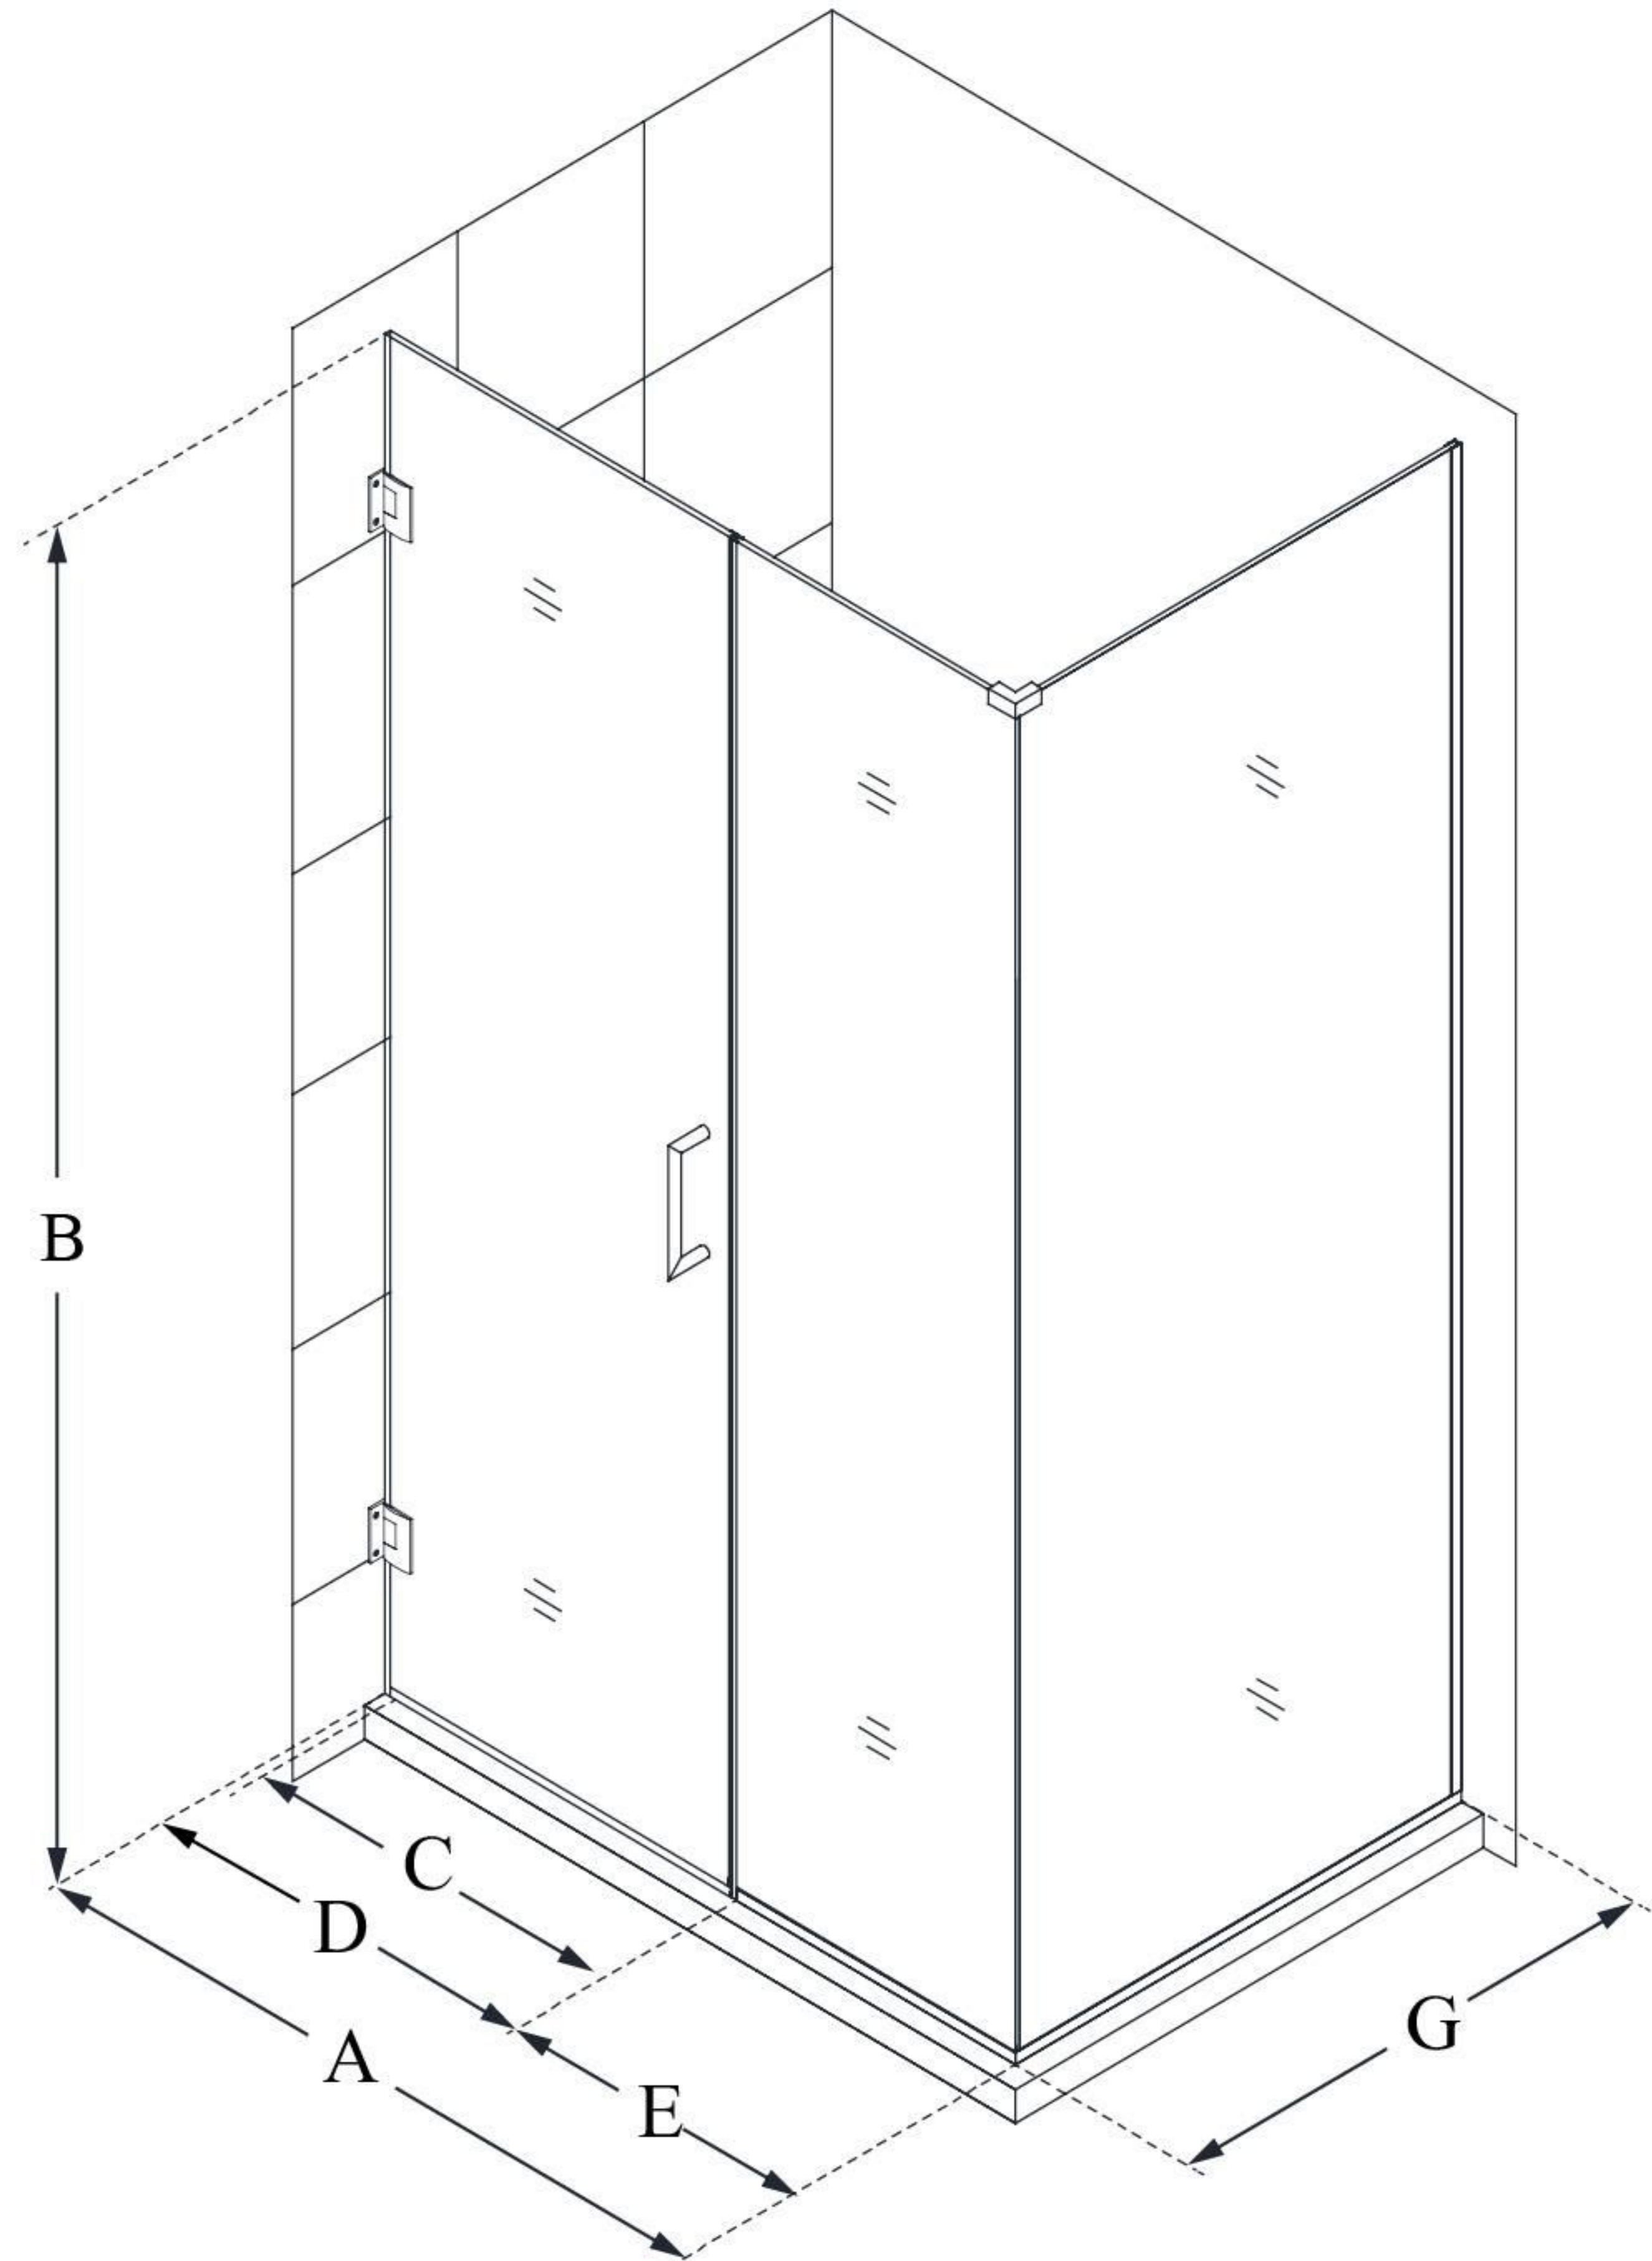

SHEN-24465340

UNIDOOR PLUS

DreamLine Unidoor Plus 46 1/2"
W x 34 3/8" D x 72" H Frameless
Hinged Shower Enclosure, Clear
Glass

SWING DOOR

CONFIGURATION DIMENSIONS:

A: 46 1/2"

MODEL WIDTH

B: 72"

MODEL HEIGHT

C: 23"

ACCESS WIDTH

D: 24"

DOOR WIDTH

E: 22 1/2"

INLINE PANEL WIDTH

G: 34 3/8"

RETURN PANEL WIDTH

DreamLine reserves the right to update or modify the hardware or materials pictured without prior notice for the purpose of product improvement and customer satisfaction.