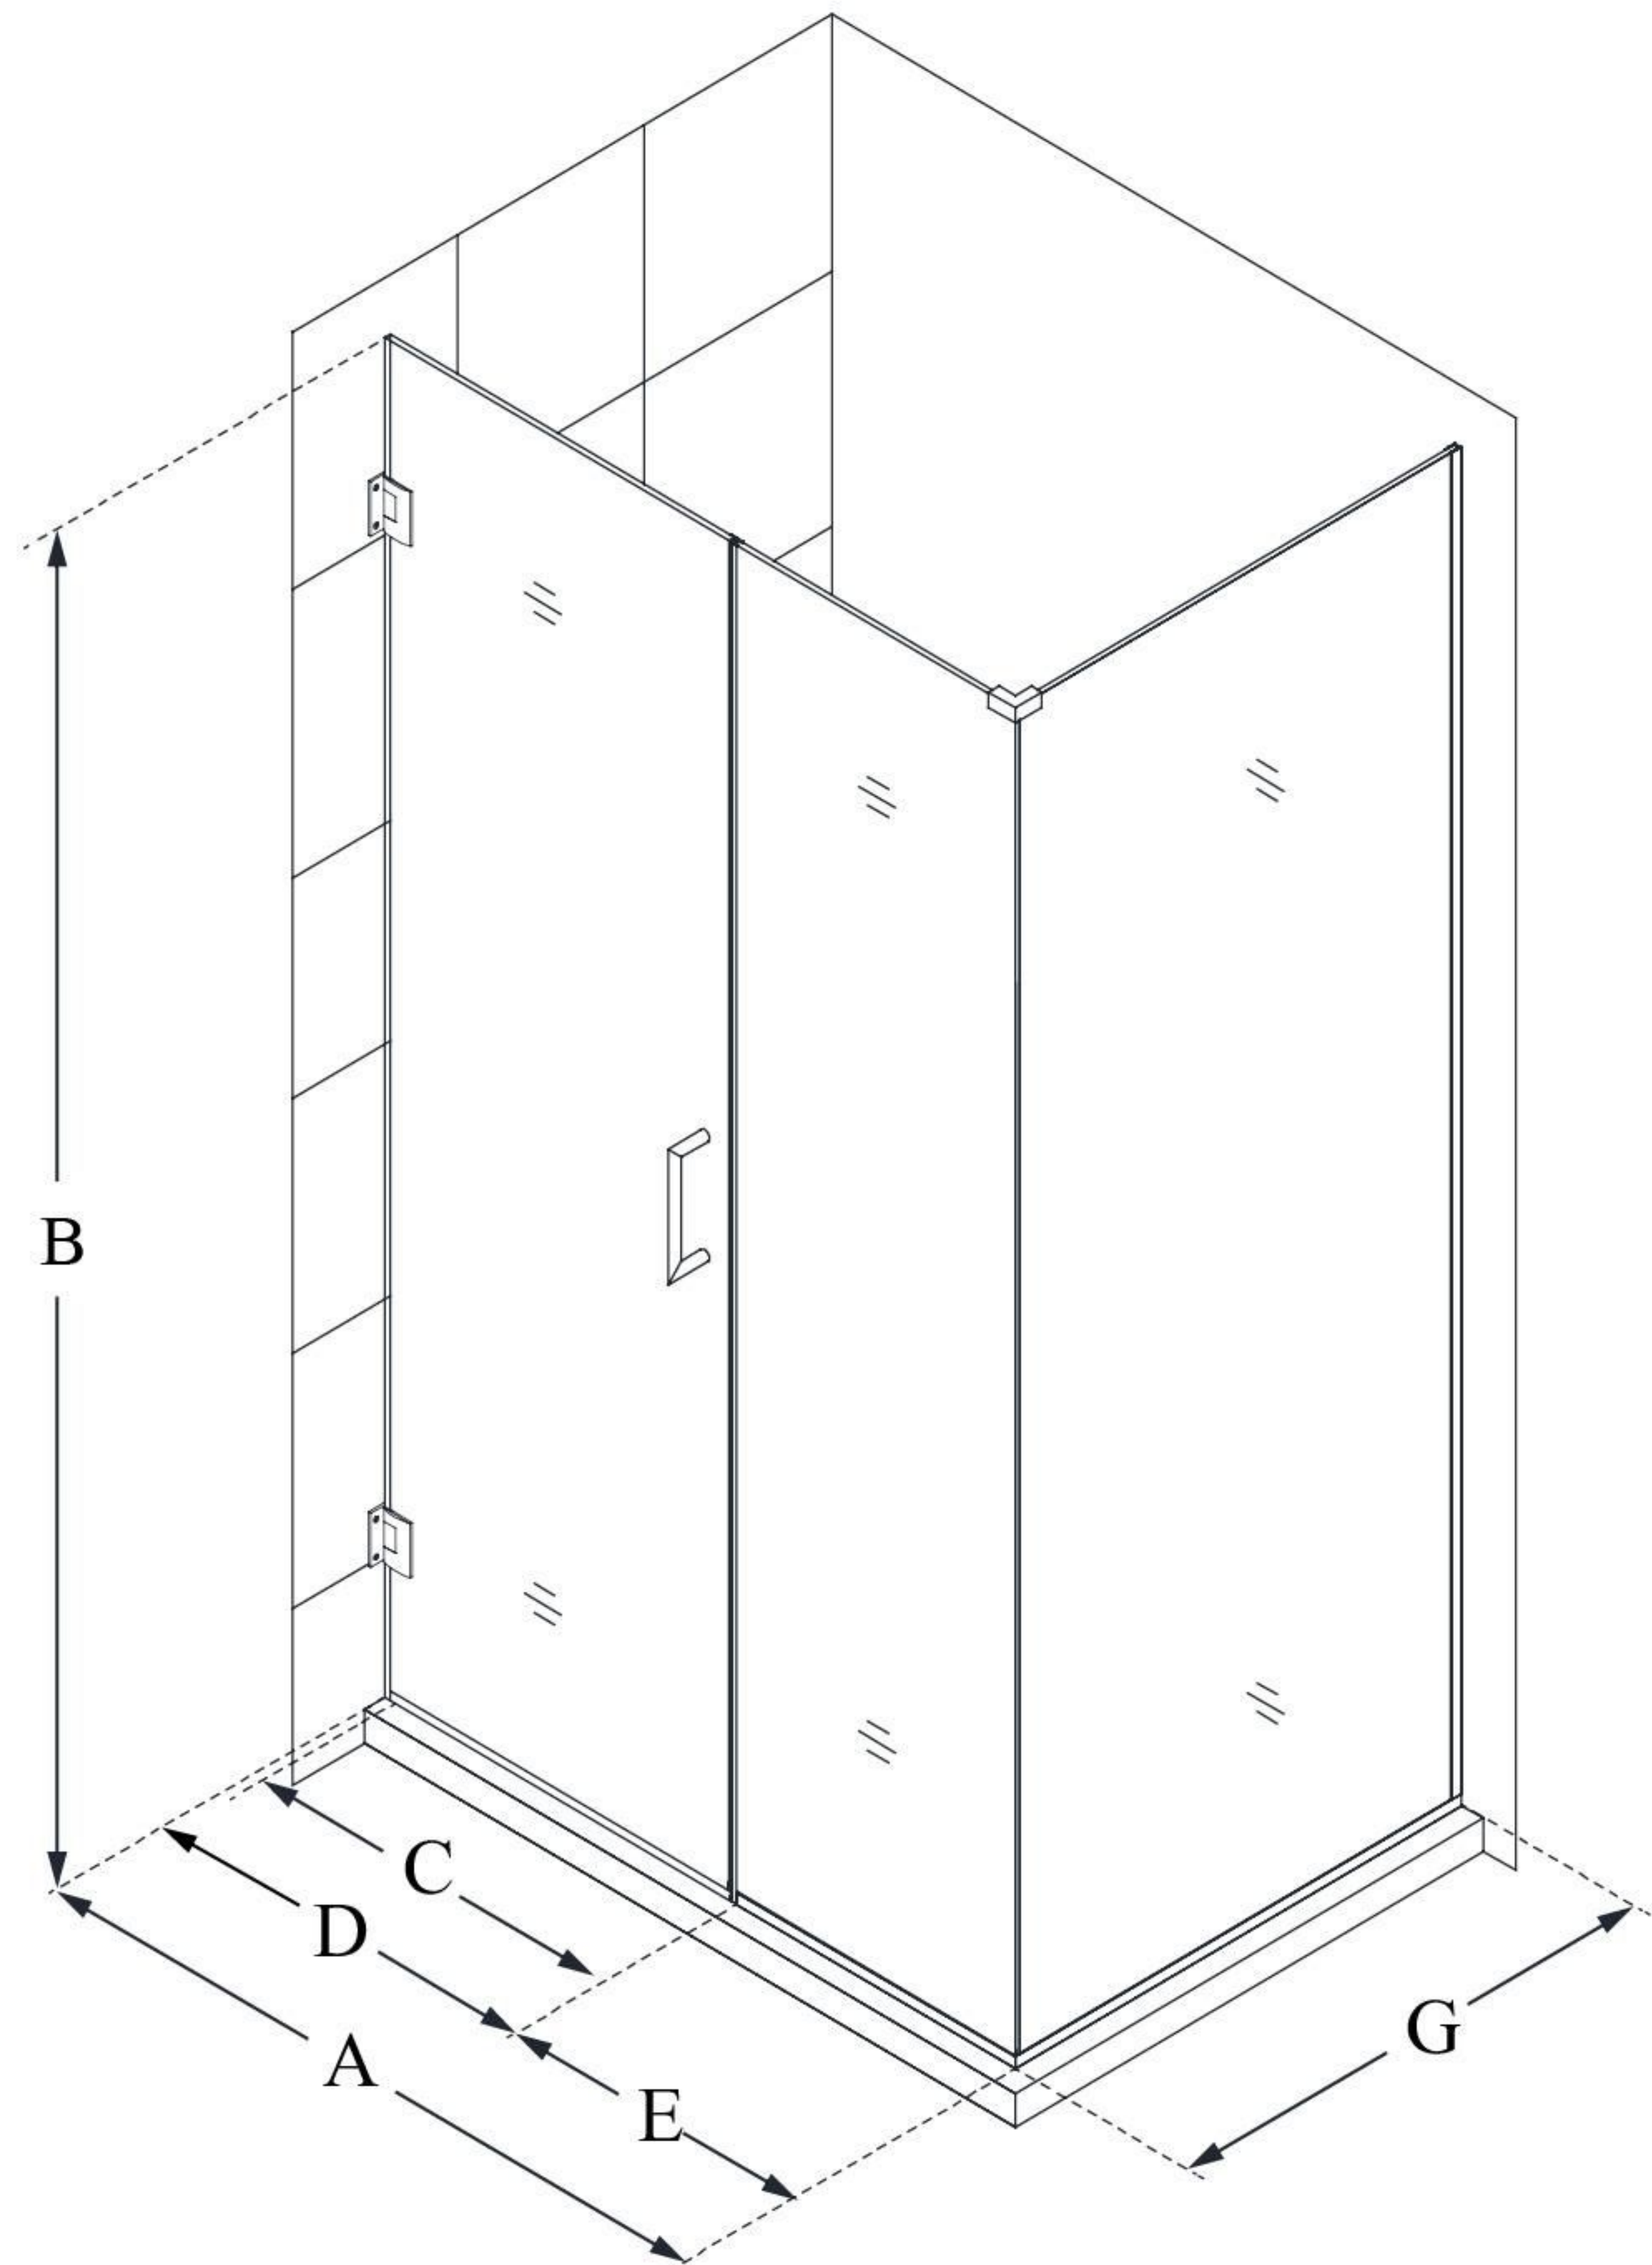

# UNIDOOR PLUS

DreamLine Unidoor Plus 46 1/2"  
W x 30 3/8" D x 72" H Frameless  
Hinged Shower Enclosure, Clear  
Glass

**SWING DOOR**

## CONFIGURATION DIMENSIONS:

**A: 46 1/2"**

MODEL WIDTH

**B: 72"**

MODEL HEIGHT

**C: 23"**

ACCESS WIDTH

**D: 24"**

DOOR WIDTH

**E: 22 1/2"**

INLINE PANEL WIDTH

**G: 30 3/8"**

RETURN PANEL WIDTH

DreamLine reserves the right to update or modify the hardware or materials pictured without prior notice for the purpose of product improvement and customer satisfaction.