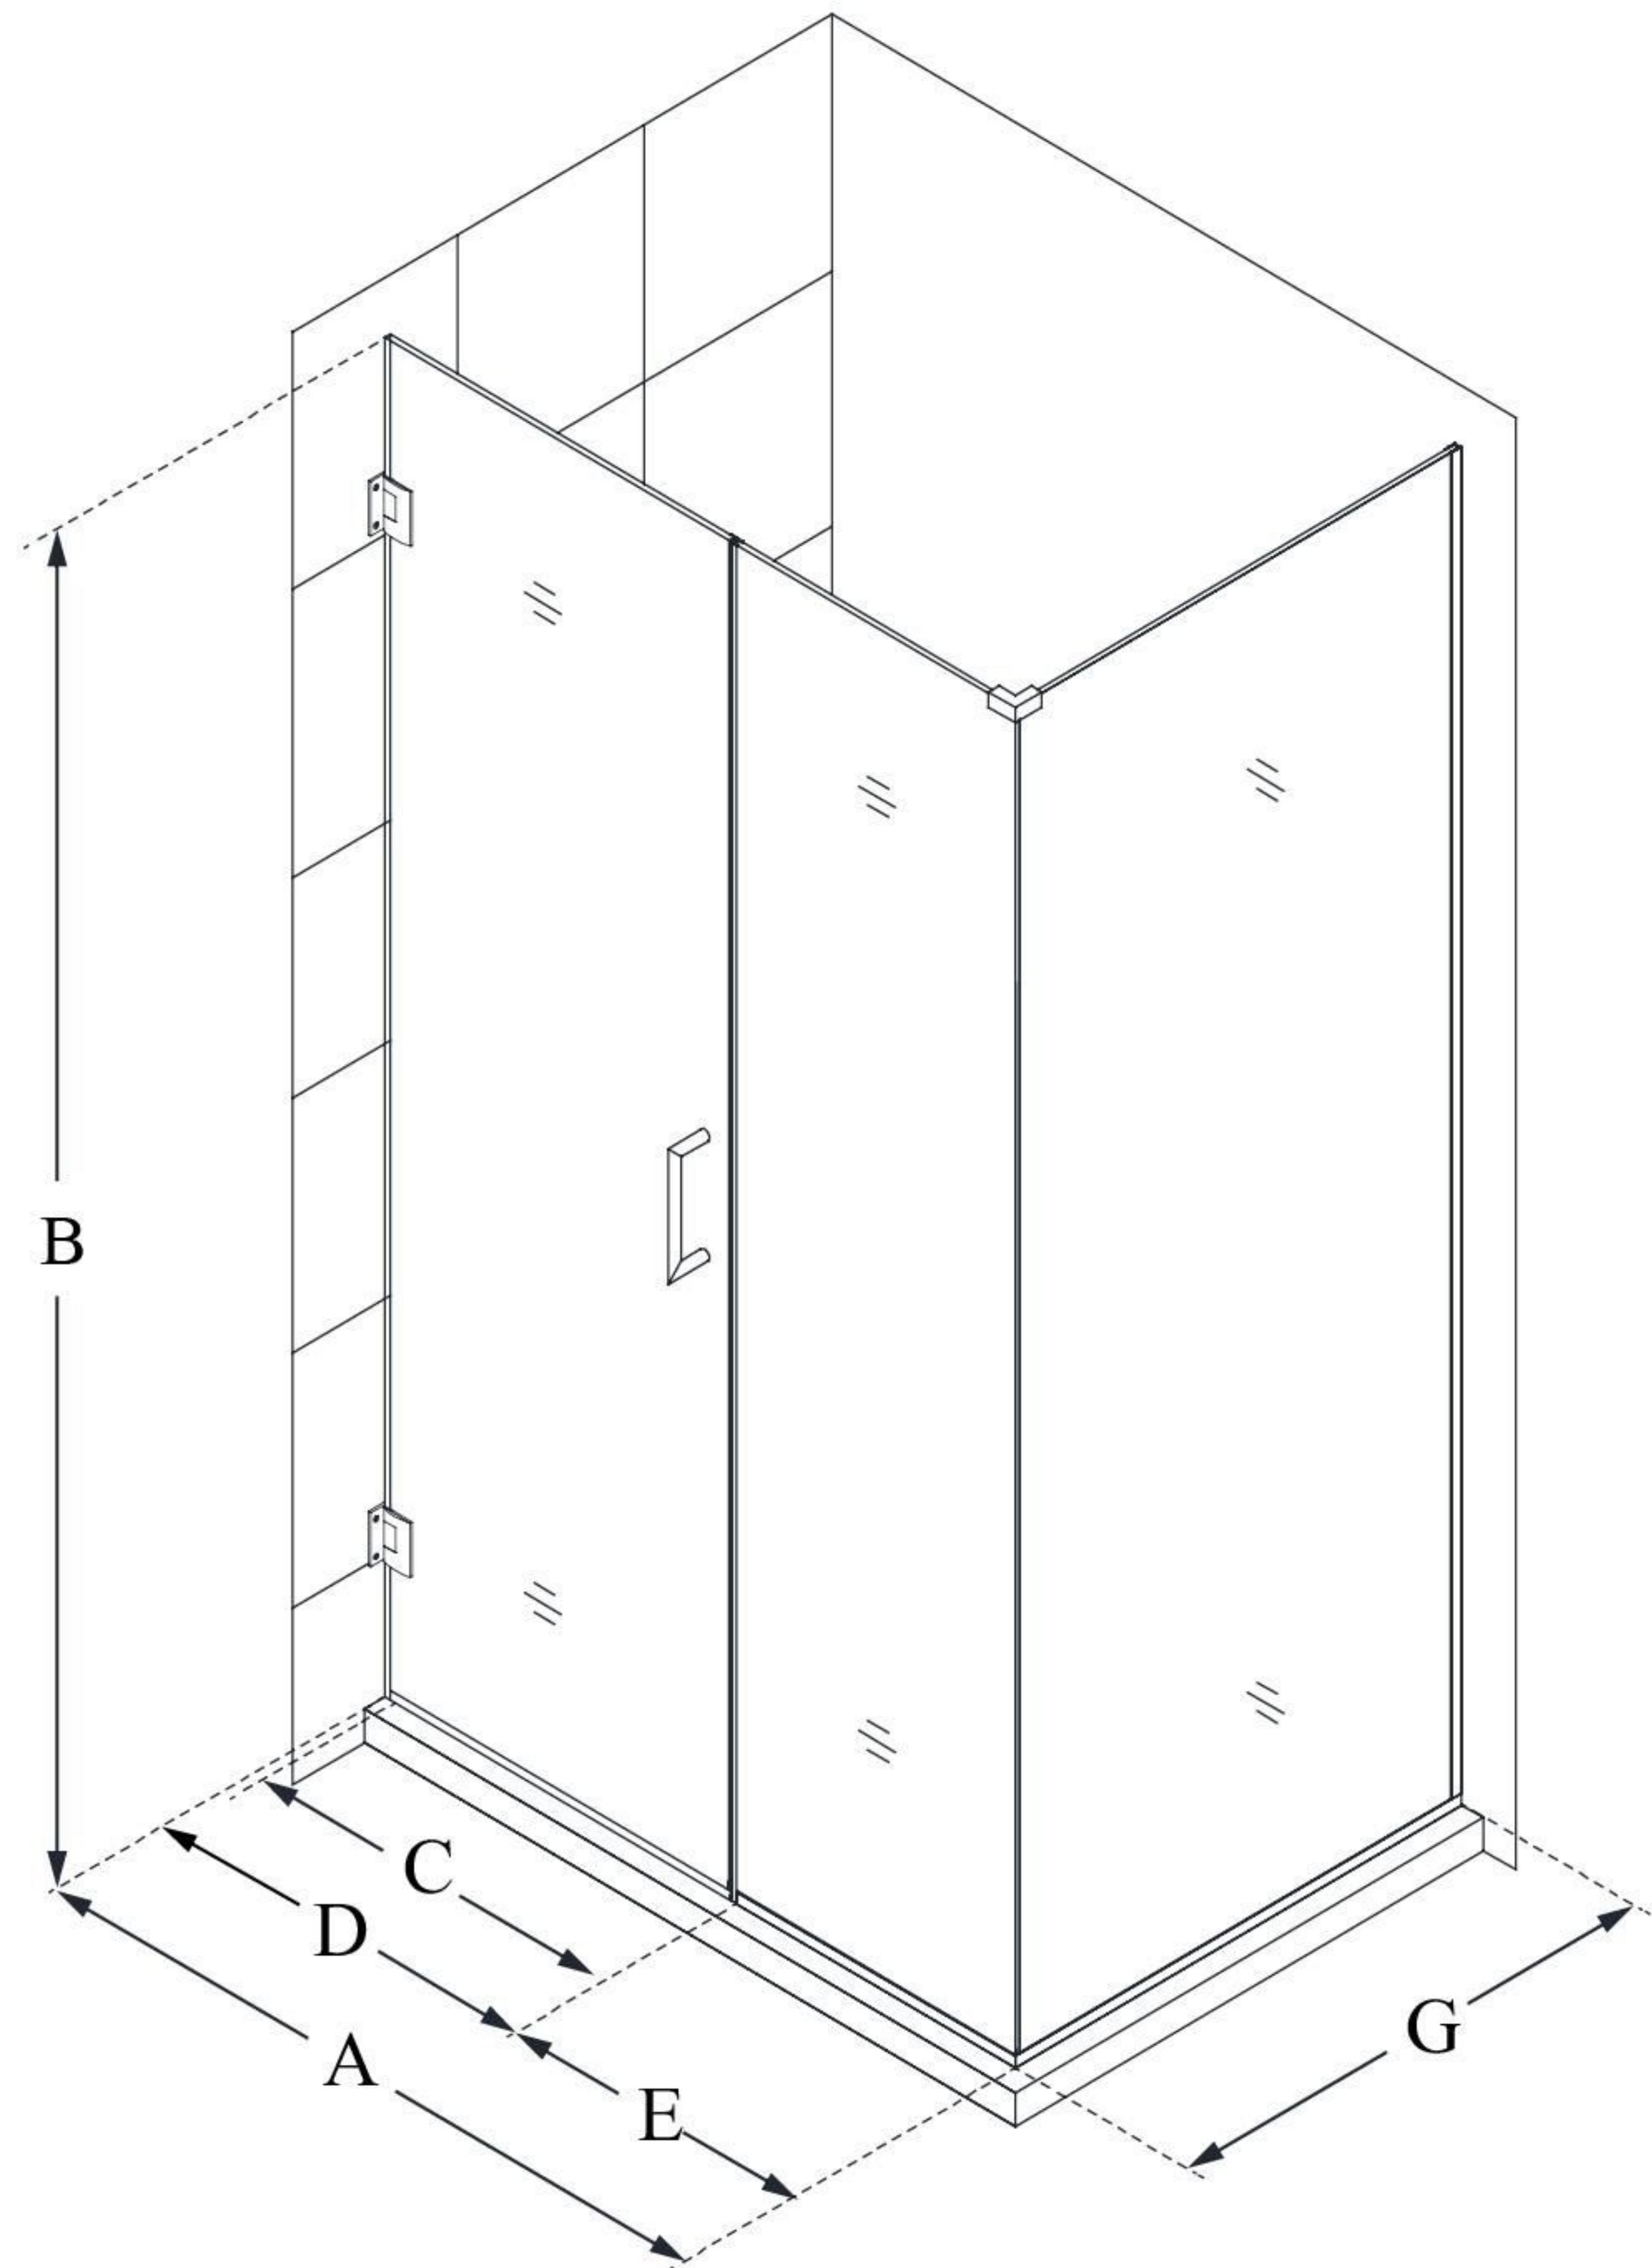

SHEN-24460340

UNIDOOR PLUS

DreamLine Unidoor Plus 46" W
x 34 3/8" D x 72" H Frameless
Hinged Shower Enclosure, Clear
Glass

SWING DOOR

CONFIGURATION DIMENSIONS:

A: 46"

MODEL WIDTH

B: 72"

MODEL HEIGHT

C: 23"

ACCESS WIDTH

D: 24"

DOOR WIDTH

E: 22"

INLINE PANEL WIDTH

G: 34 3/8"

RETURN PANEL WIDTH

DreamLine reserves the right to update or modify the hardware or materials pictured without prior notice for the purpose of product improvement and customer satisfaction.