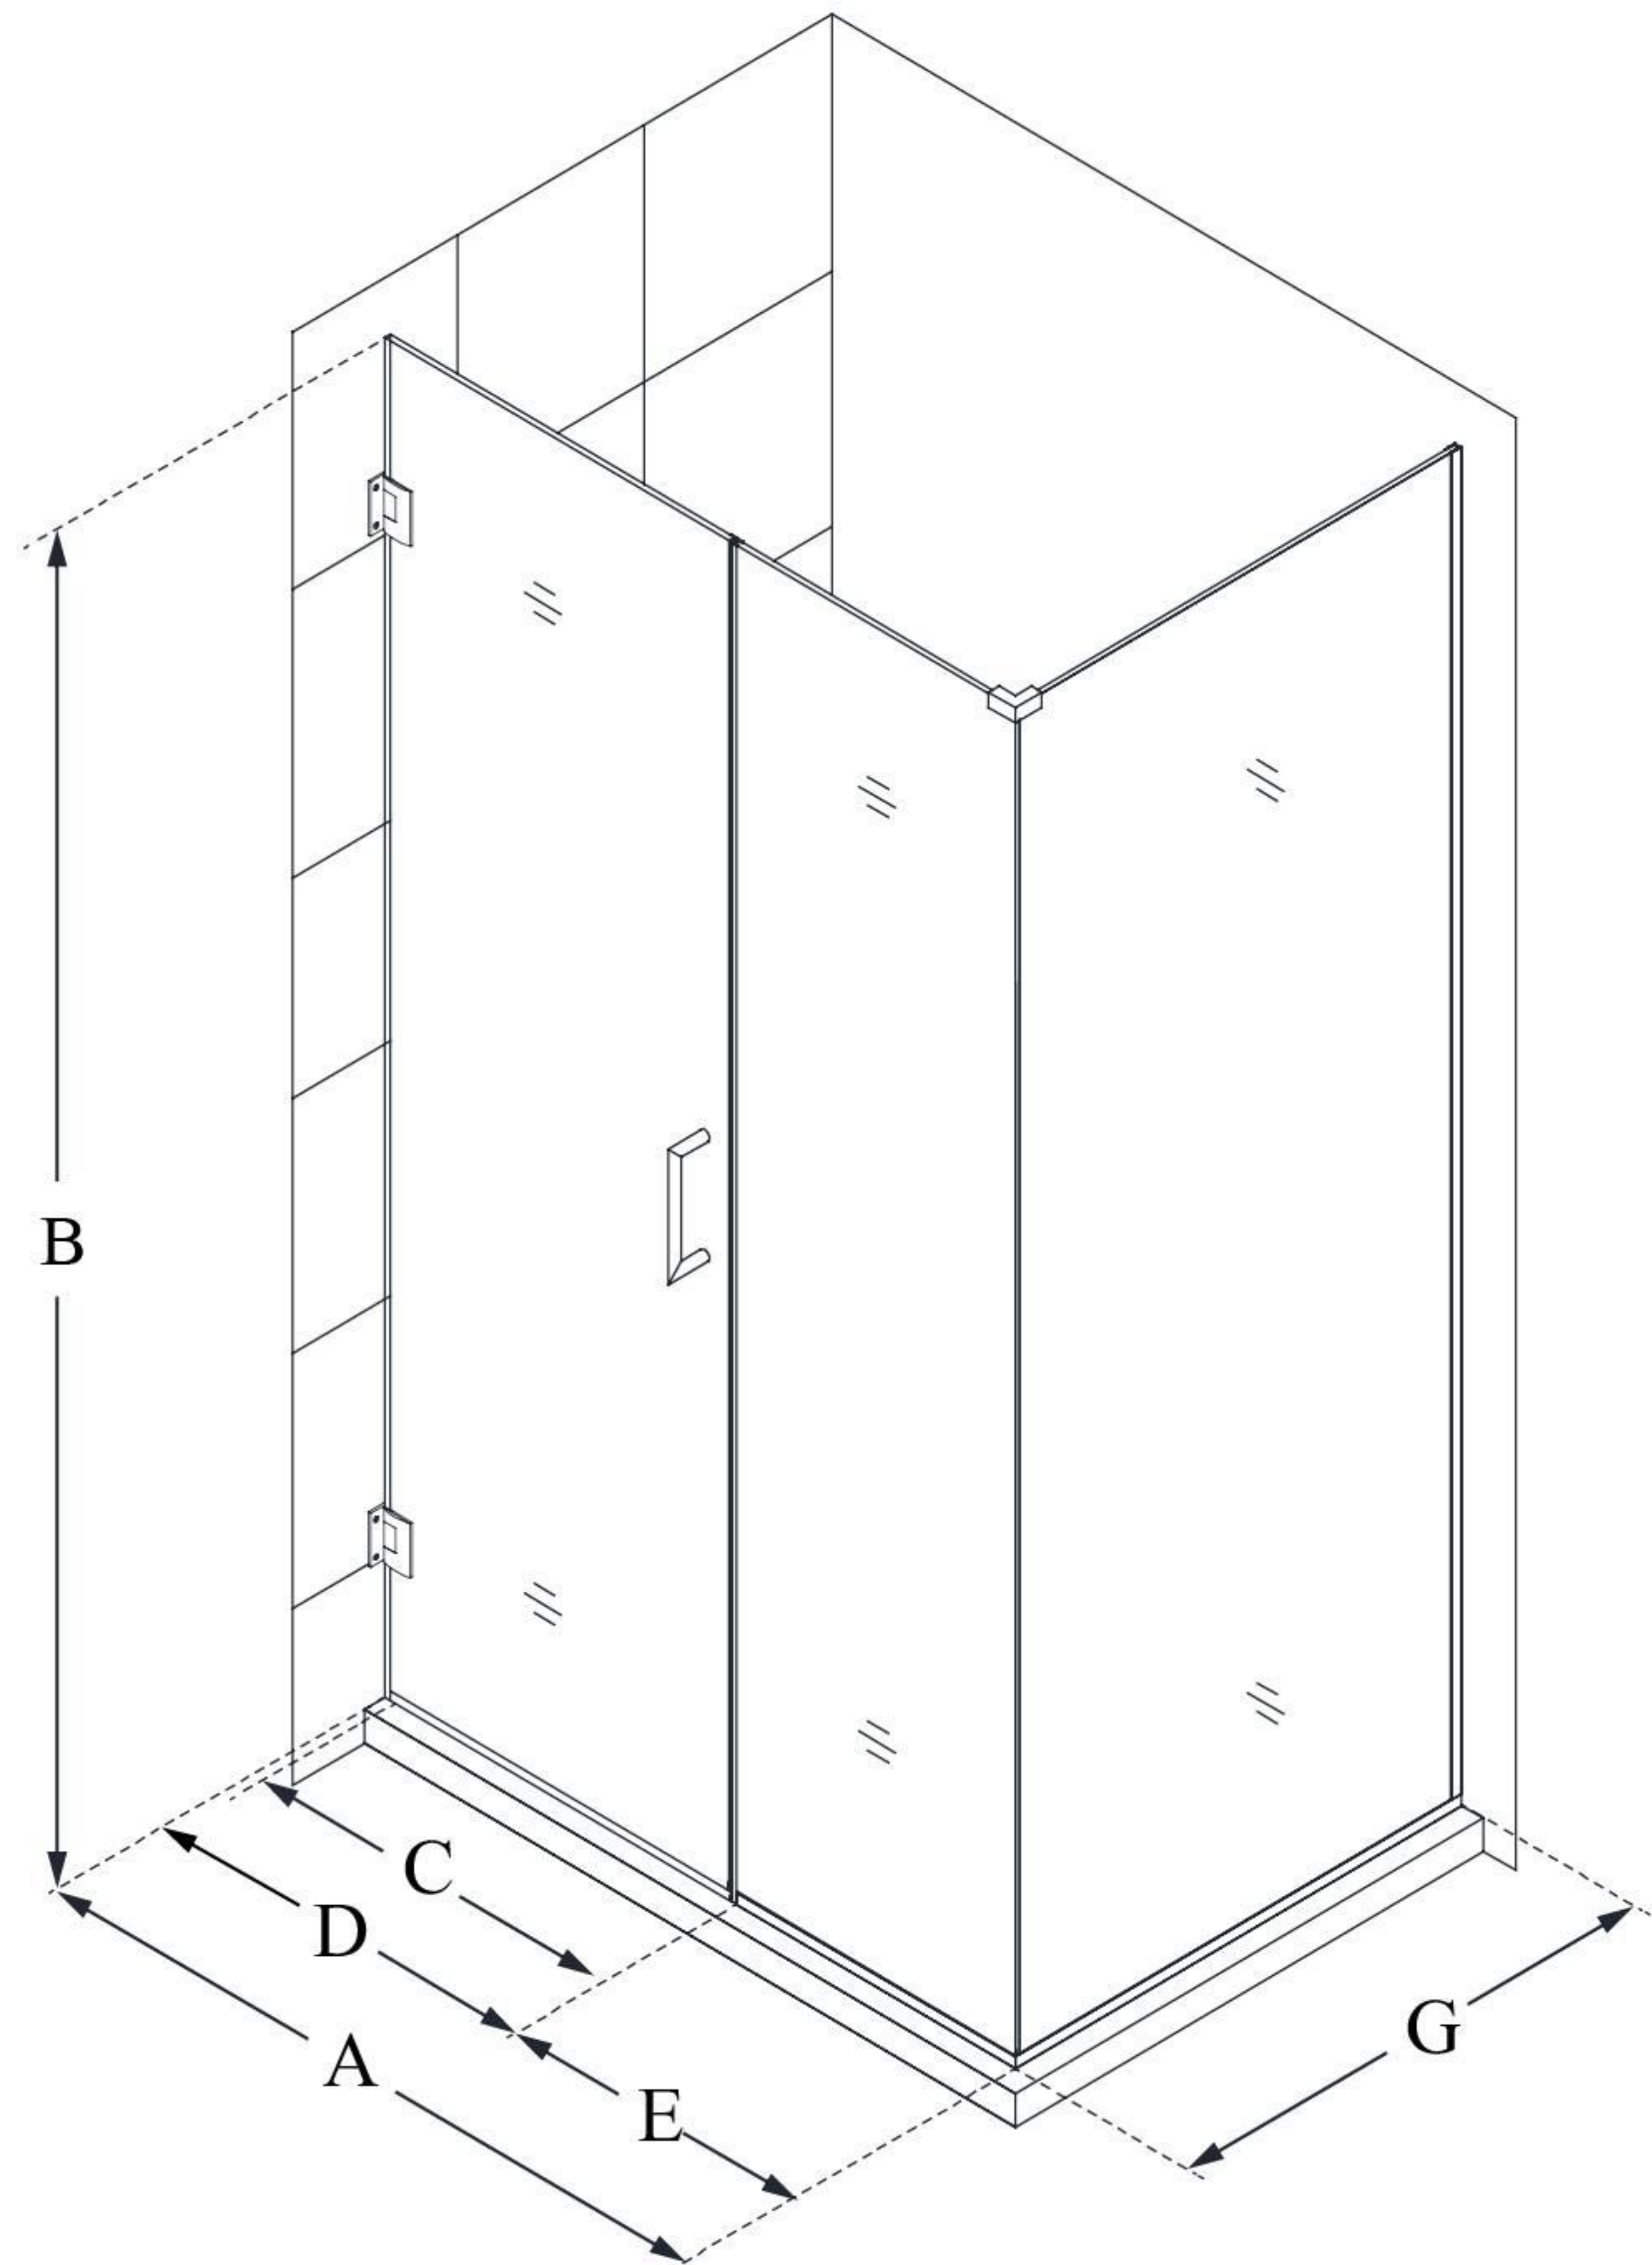

SHEN-24460300

UNIDOOR PLUS

DreamLine Unidoor Plus 46" W
x 30 3/8" D x 72" H Frameless
Hinged Shower Enclosure, Clear
Glass

SWING DOOR

CONFIGURATION DIMENSIONS:

A: 46"

MODEL WIDTH

B: 72"

MODEL HEIGHT

C: 23"

ACCESS WIDTH

D: 24"

DOOR WIDTH

E: 22"

INLINE PANEL WIDTH

G: 30 3/8"

RETURN PANEL WIDTH

DreamLine reserves the right to update or modify the hardware or materials pictured without prior notice for the purpose of product improvement and customer satisfaction.