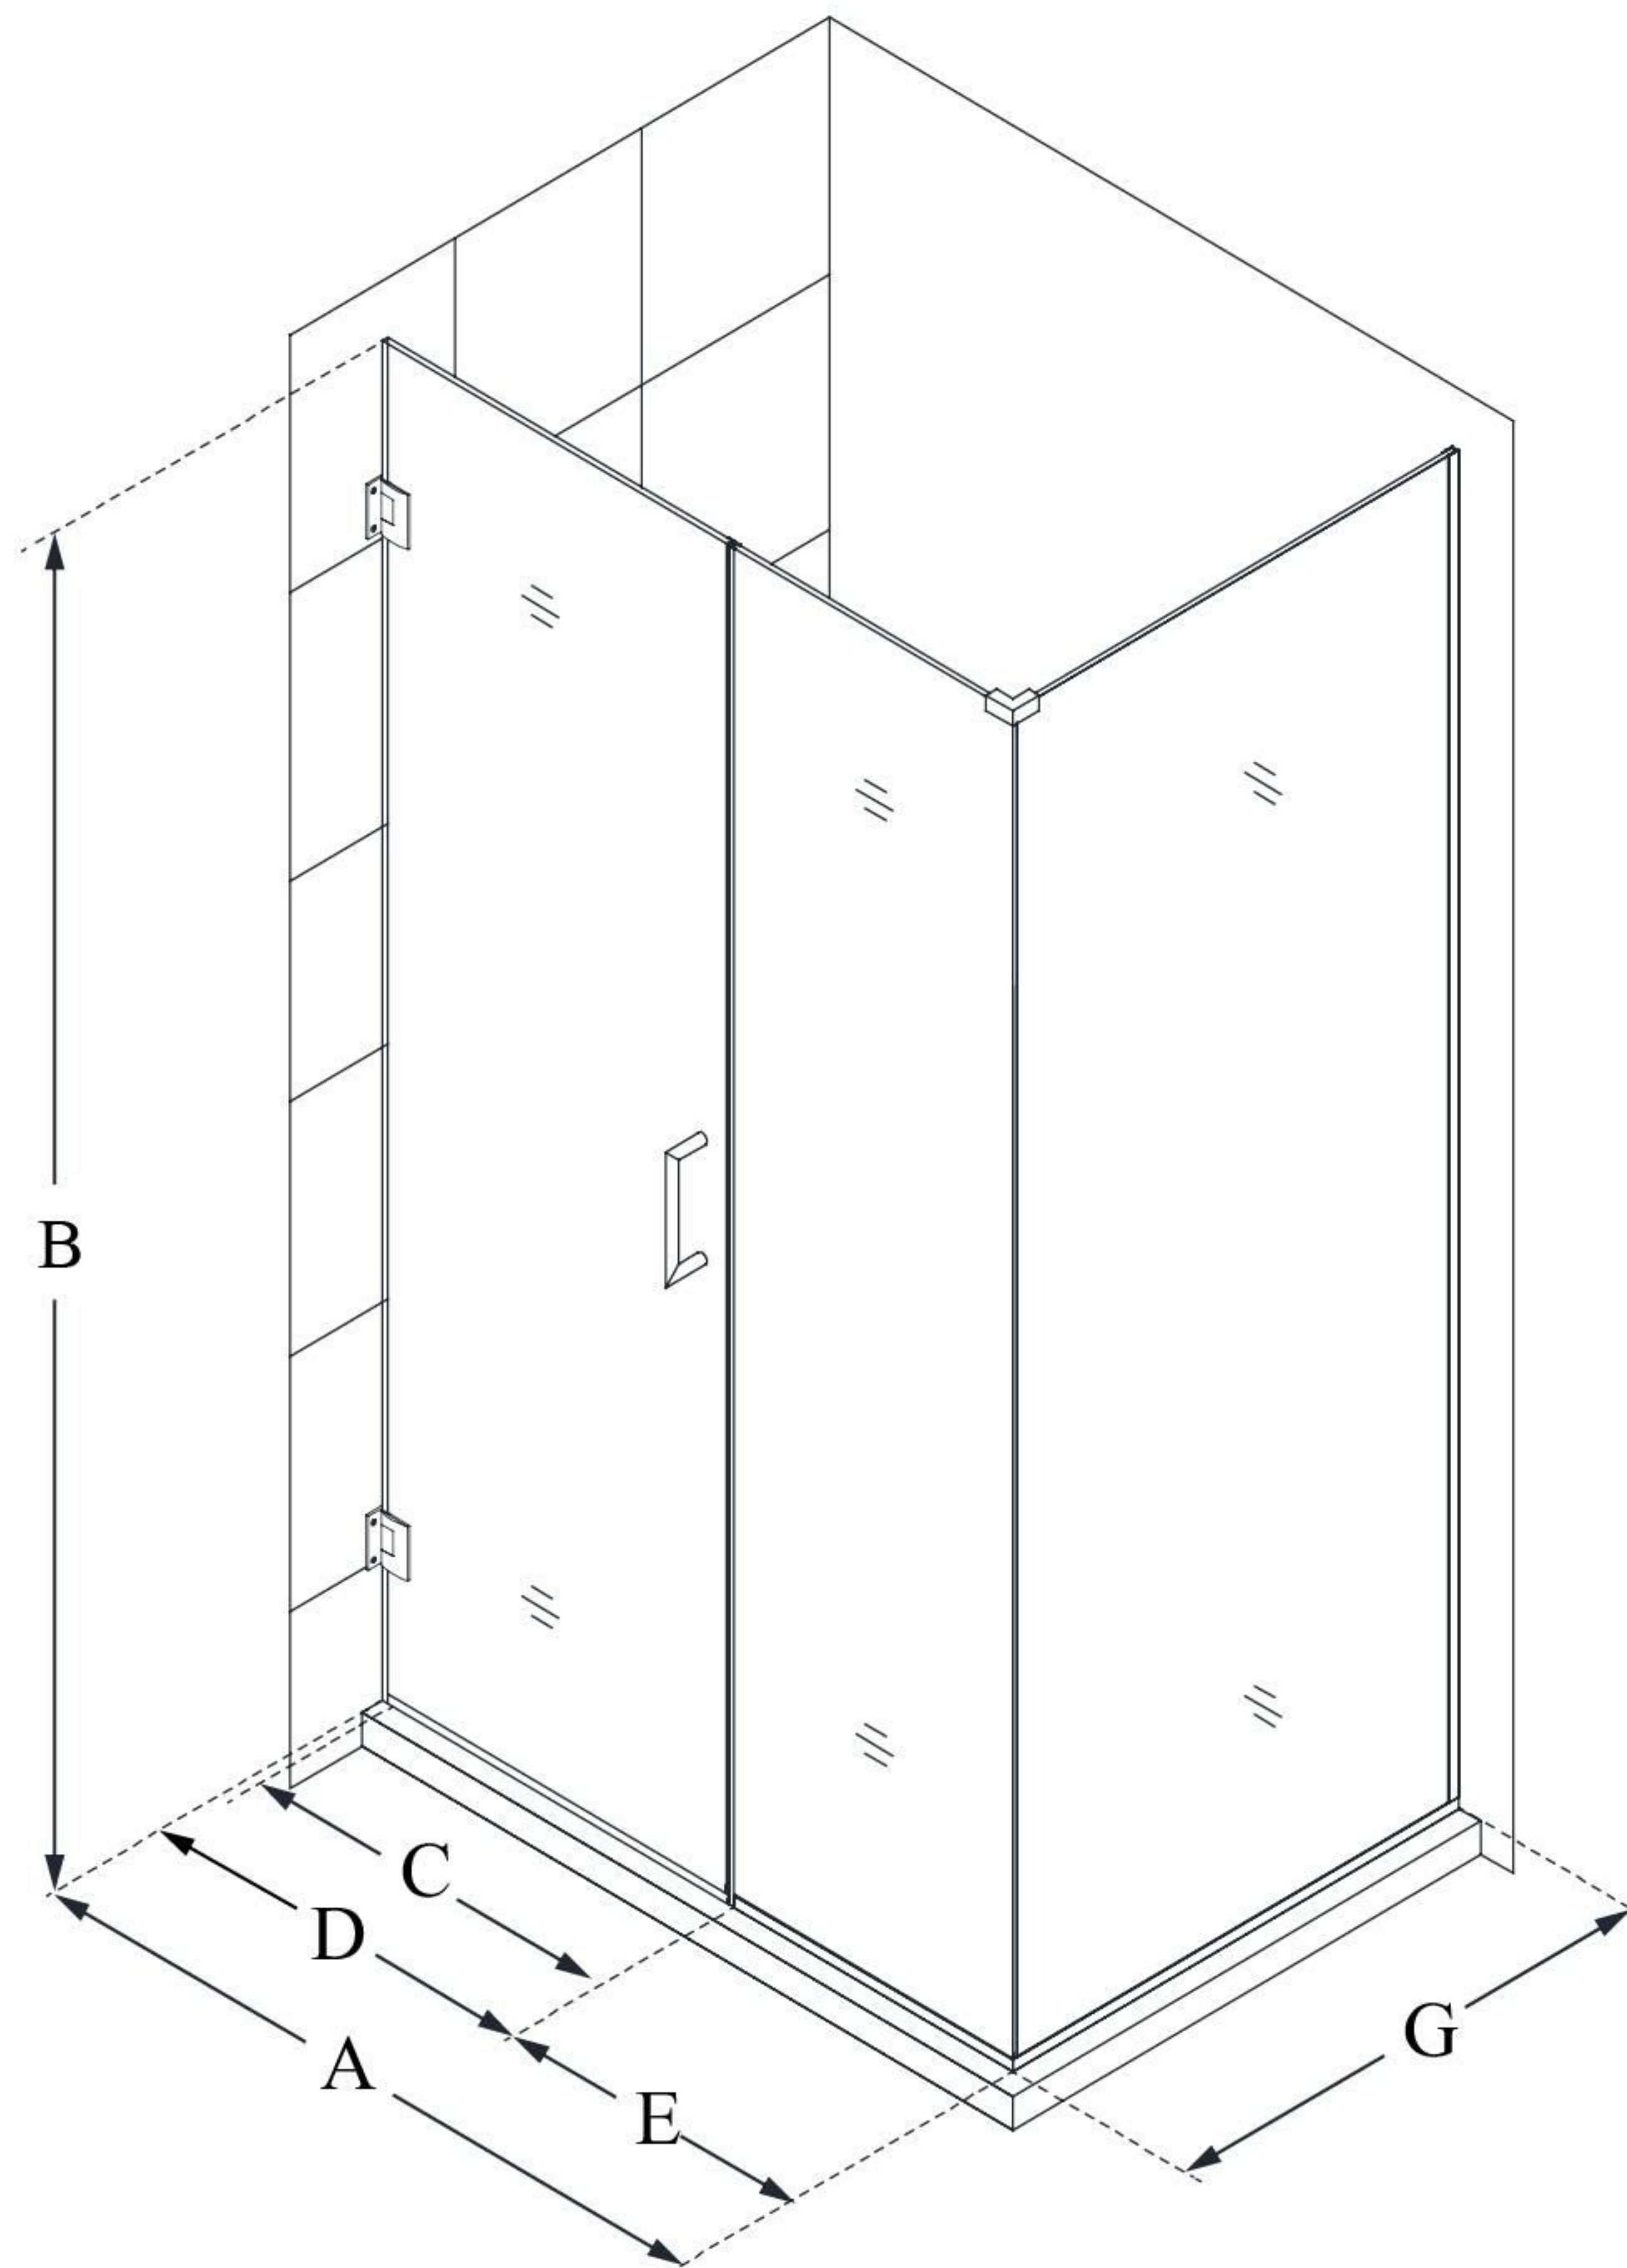

# UNIDOOR PLUS

DreamLine Unidoor Plus 45 1/2"  
W x 34 3/8" D x 72" H Frameless  
Hinged Shower Enclosure, Clear  
Glass

**SWING DOOR**

## CONFIGURATION DIMENSIONS:

**A: 45 1/2"**

MODEL WIDTH

**B: 72"**

MODEL HEIGHT

**C: 22"**

ACCESS WIDTH

**D: 23"**

DOOR WIDTH

**E: 22 1/2"**

INLINE PANEL WIDTH

**G: 34 3/8"**

RETURN PANEL WIDTH

DreamLine reserves the right to update or modify the hardware or materials pictured without prior notice for the purpose of product improvement and customer satisfaction.