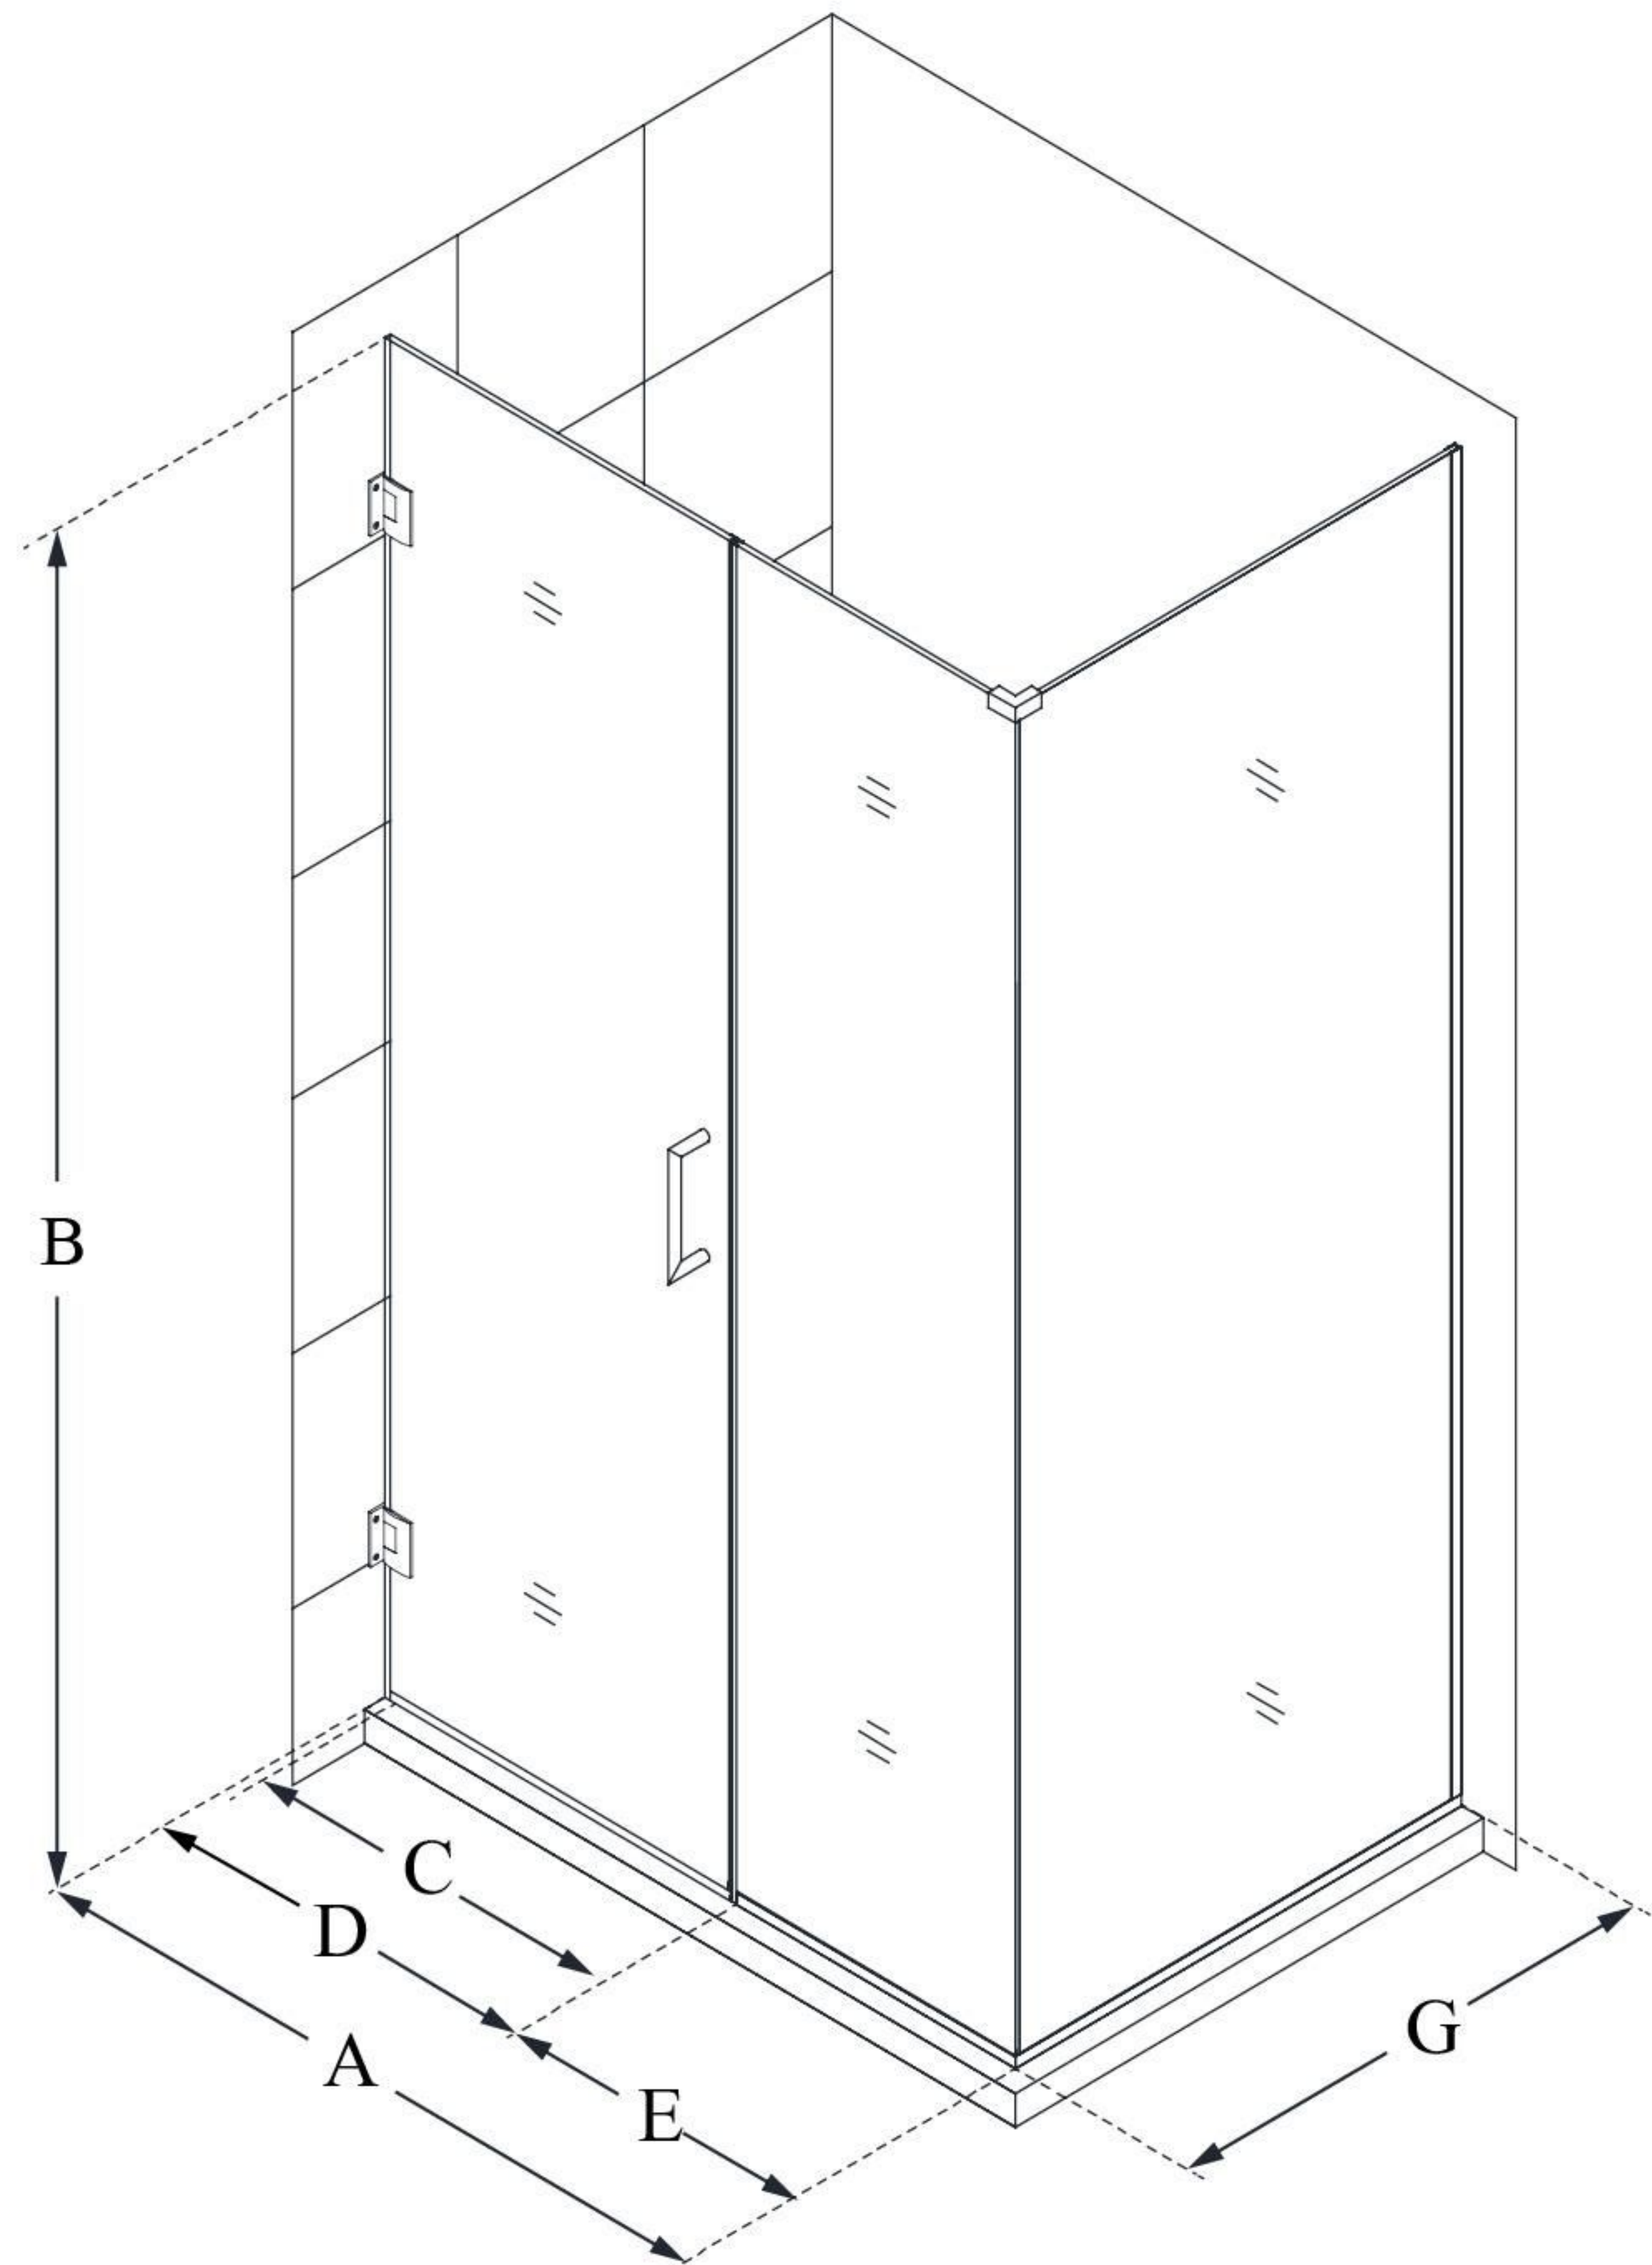

SHEN-24450340

UNIDOOR PLUS

DreamLine Unidoor Plus 45" W
x 34 3/8" D x 72" H Frameless
Hinged Shower Enclosure, Clear
Glass

SWING DOOR

CONFIGURATION DIMENSIONS:

A: 45"

MODEL WIDTH

B: 72"

MODEL HEIGHT

C: 22"

ACCESS WIDTH

D: 23"

DOOR WIDTH

E: 22"

INLINE PANEL WIDTH

G: 34 3/8"

RETURN PANEL WIDTH

DreamLine reserves the right to update or modify the hardware or materials pictured without prior notice for the purpose of product improvement and customer satisfaction.