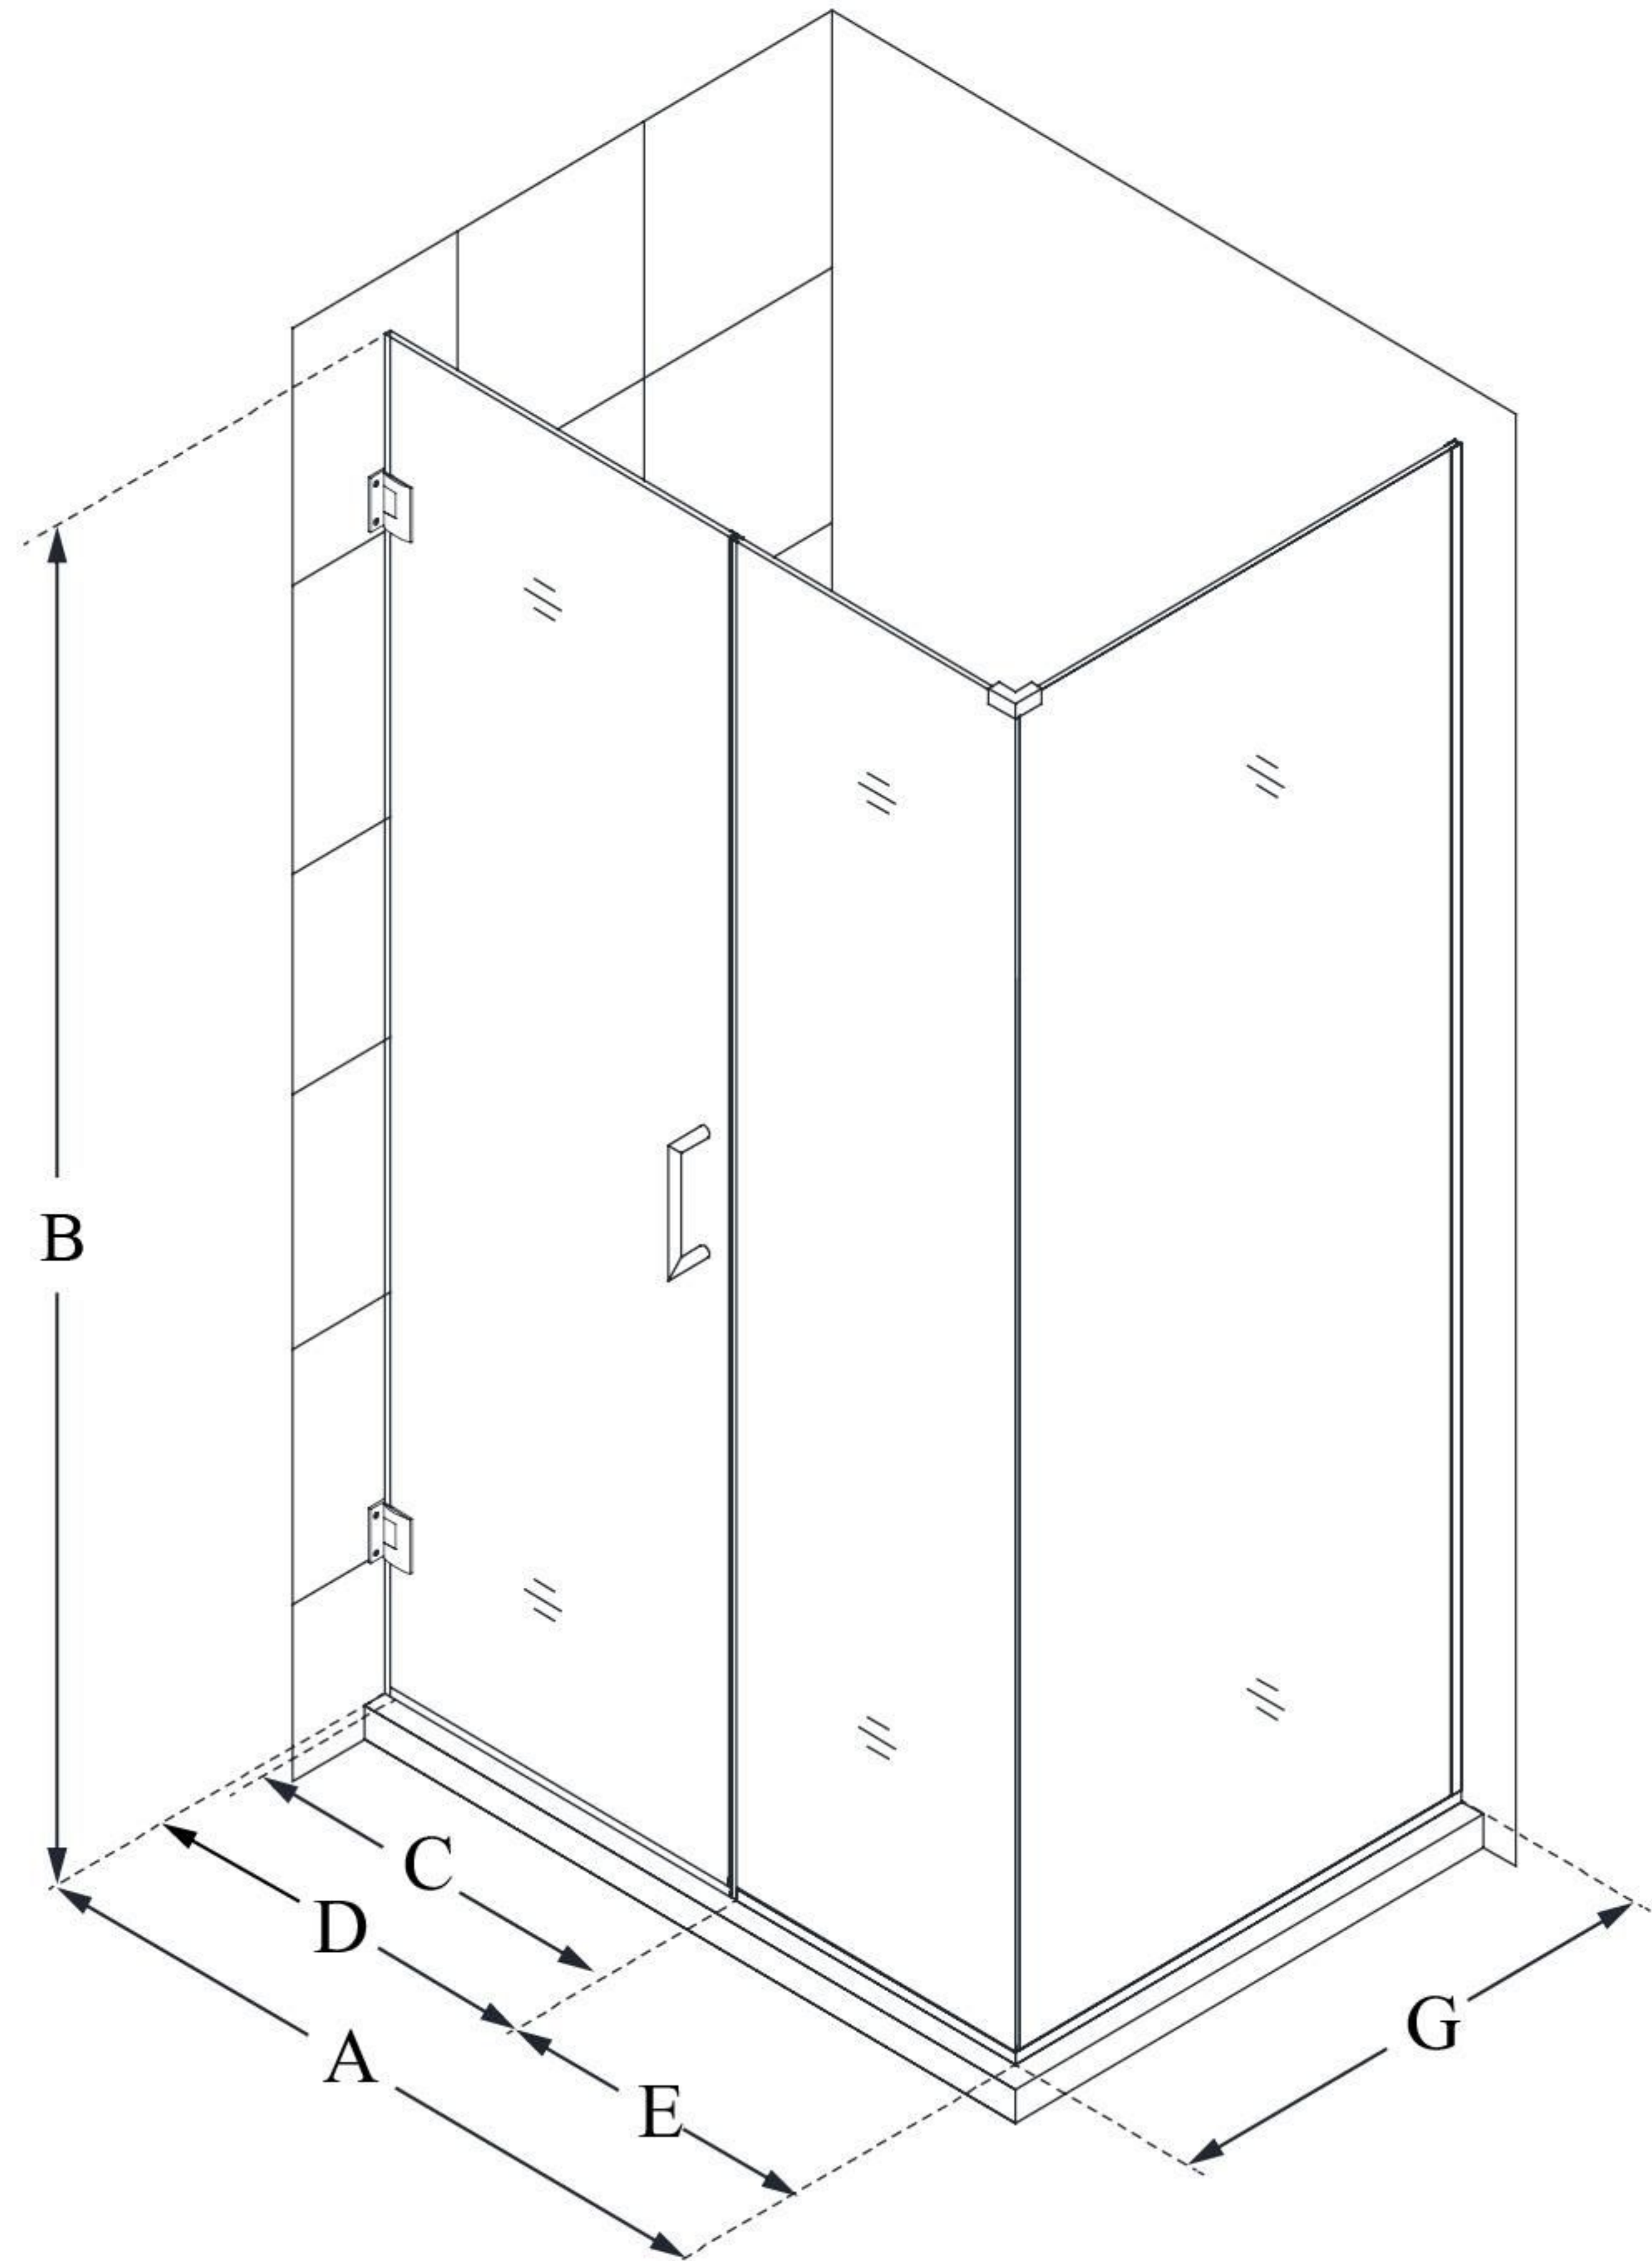

SHEN-24450300

UNIDOOR PLUS

DreamLine Unidoor Plus 45" W
x 30 3/8" D x 72" H Frameless
Hinged Shower Enclosure, Clear
Glass

SWING DOOR

CONFIGURATION DIMENSIONS:

A: 45"

MODEL WIDTH

B: 72"

MODEL HEIGHT

C: 22"

ACCESS WIDTH

D: 23"

DOOR WIDTH

E: 22"

INLINE PANEL WIDTH

G: 30 3/8"

RETURN PANEL WIDTH

DreamLine reserves the right to update or modify the hardware or materials pictured without prior notice for the purpose of product improvement and customer satisfaction.