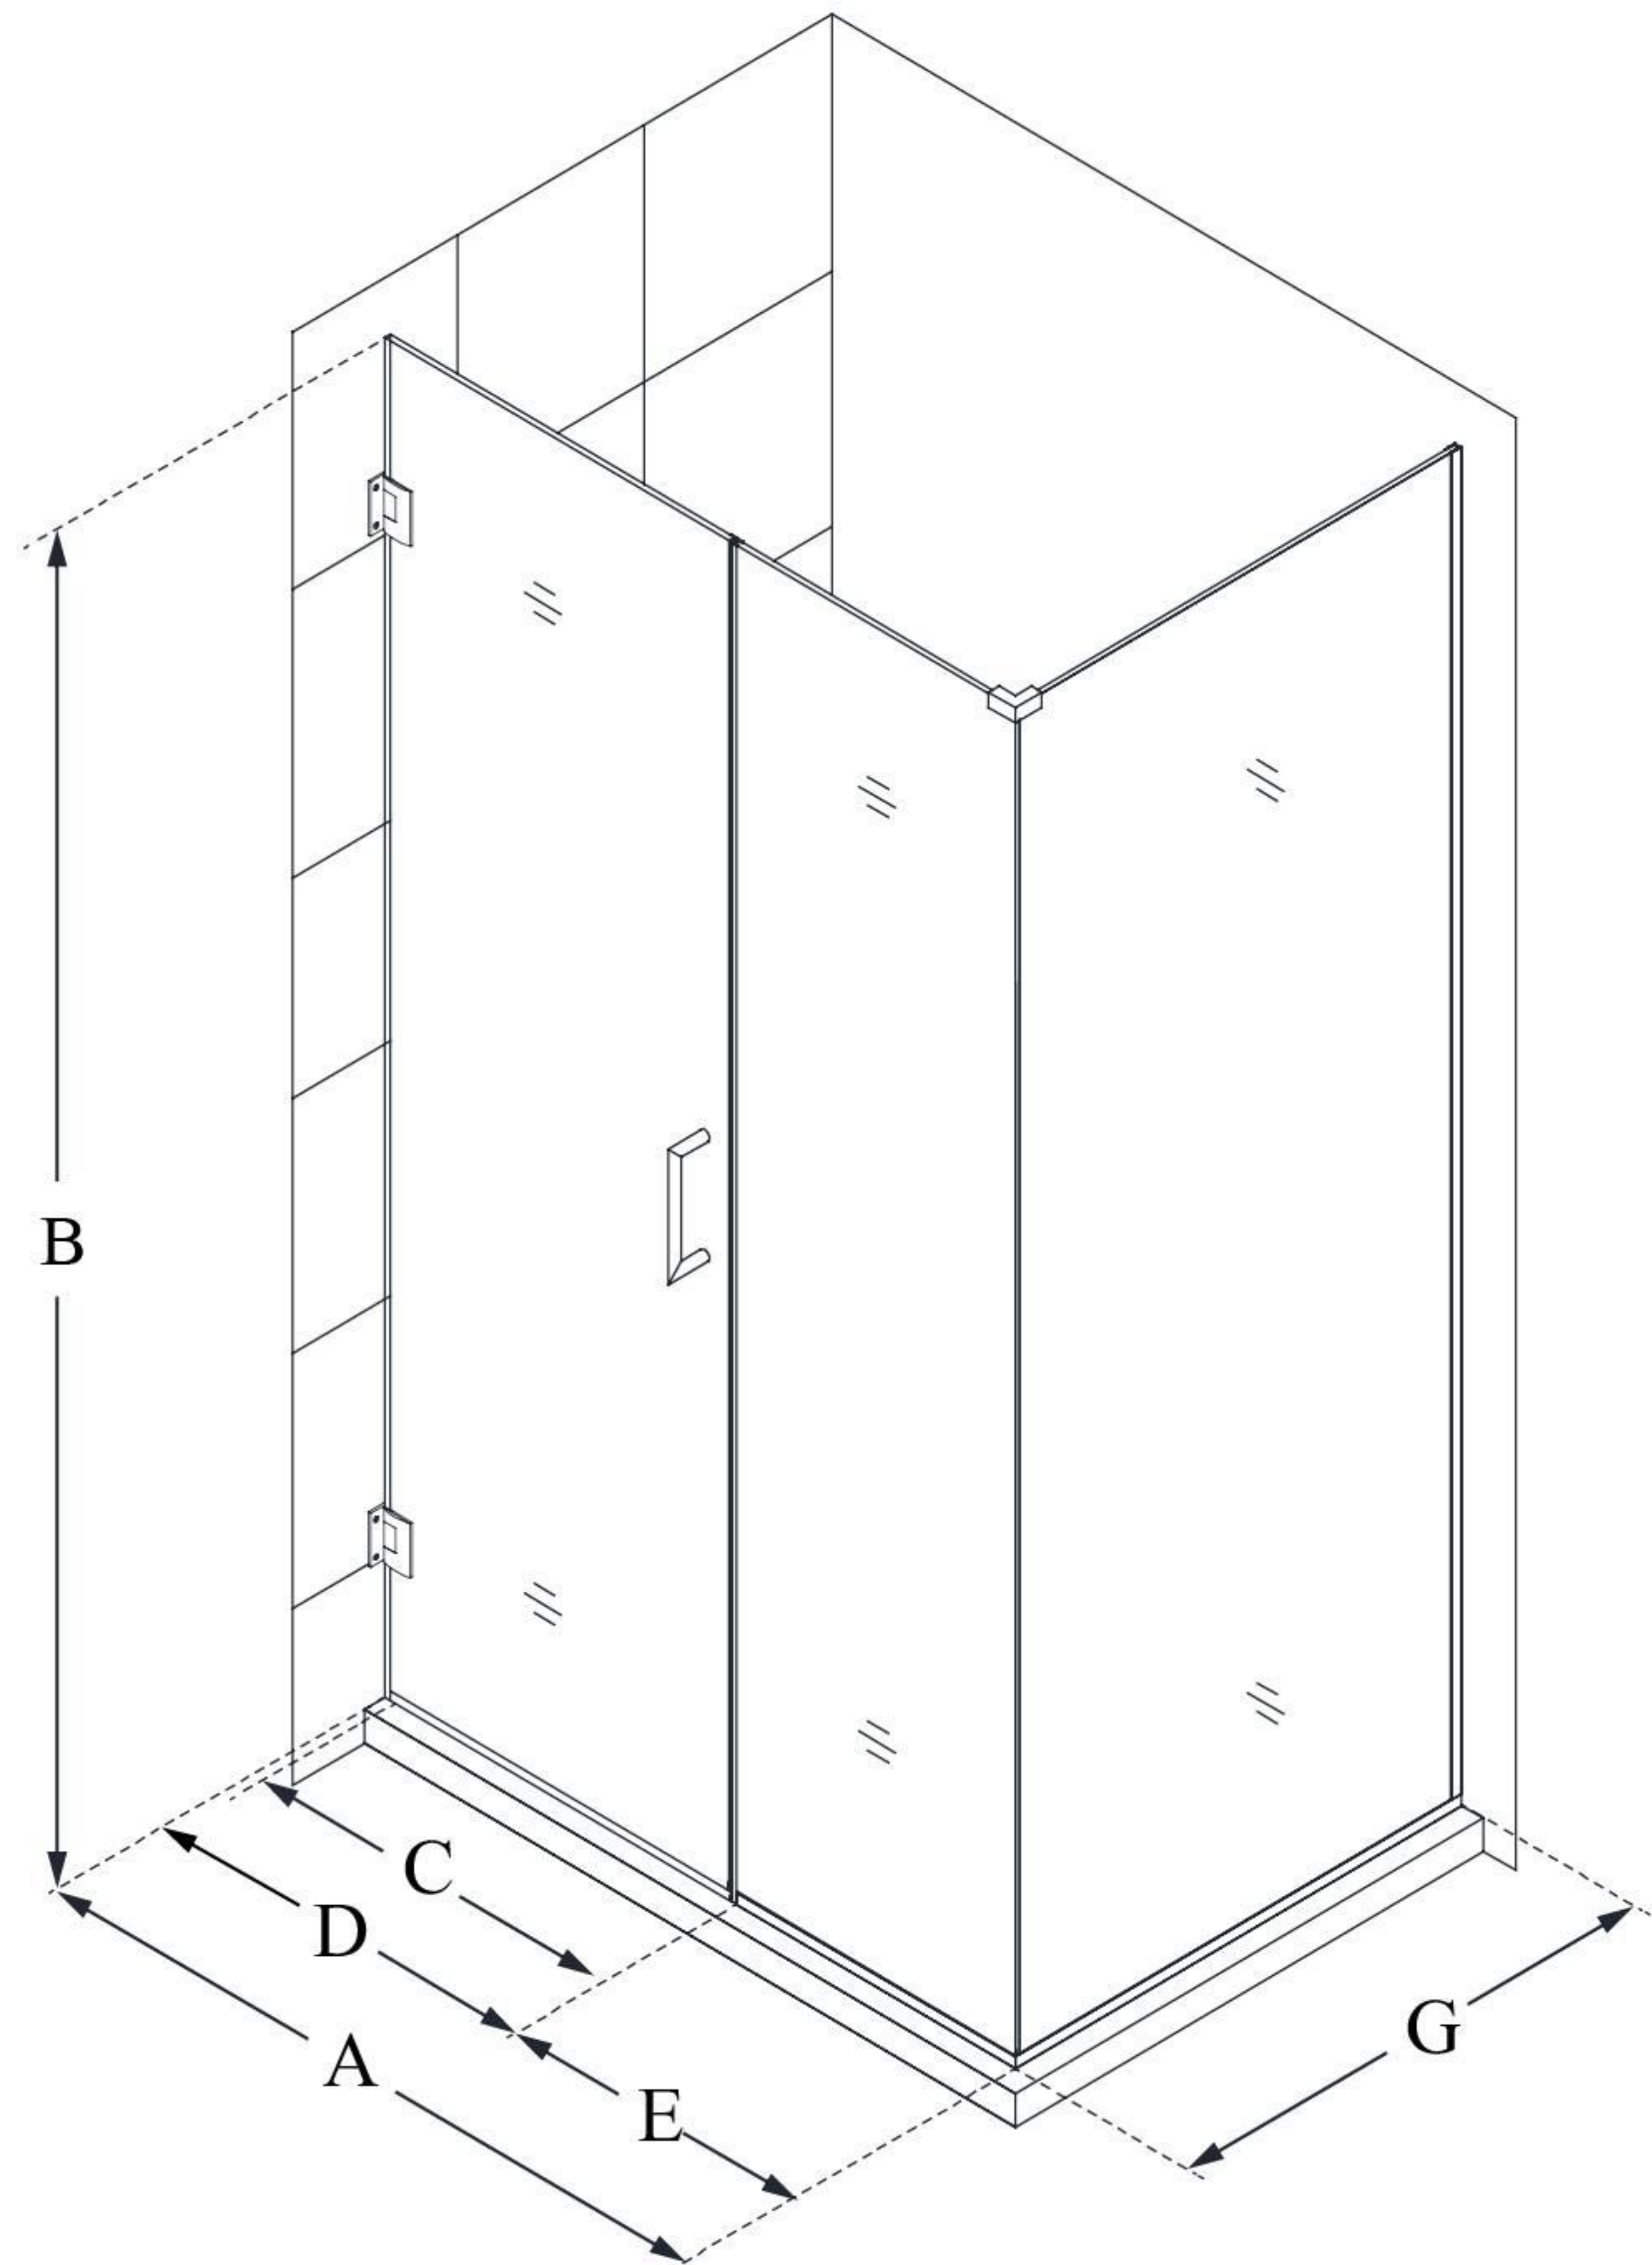

SHEN-24445340

UNIDOOR PLUS

DreamLine Unidoor Plus 44 1/2"
W x 34 3/8" D x 72" H Frameless
Hinged Shower Enclosure, Clear
Glass

SWING DOOR

CONFIGURATION DIMENSIONS:

A: 44 1/2"

MODEL WIDTH

B: 72"

MODEL HEIGHT

C: 29"

ACCESS WIDTH

D: 30"

DOOR WIDTH

E: 14 1/2"

INLINE PANEL WIDTH

G: 34 3/8"

RETURN PANEL WIDTH

DreamLine reserves the right to update or modify the hardware or materials pictured without prior notice for the purpose of product improvement and customer satisfaction.