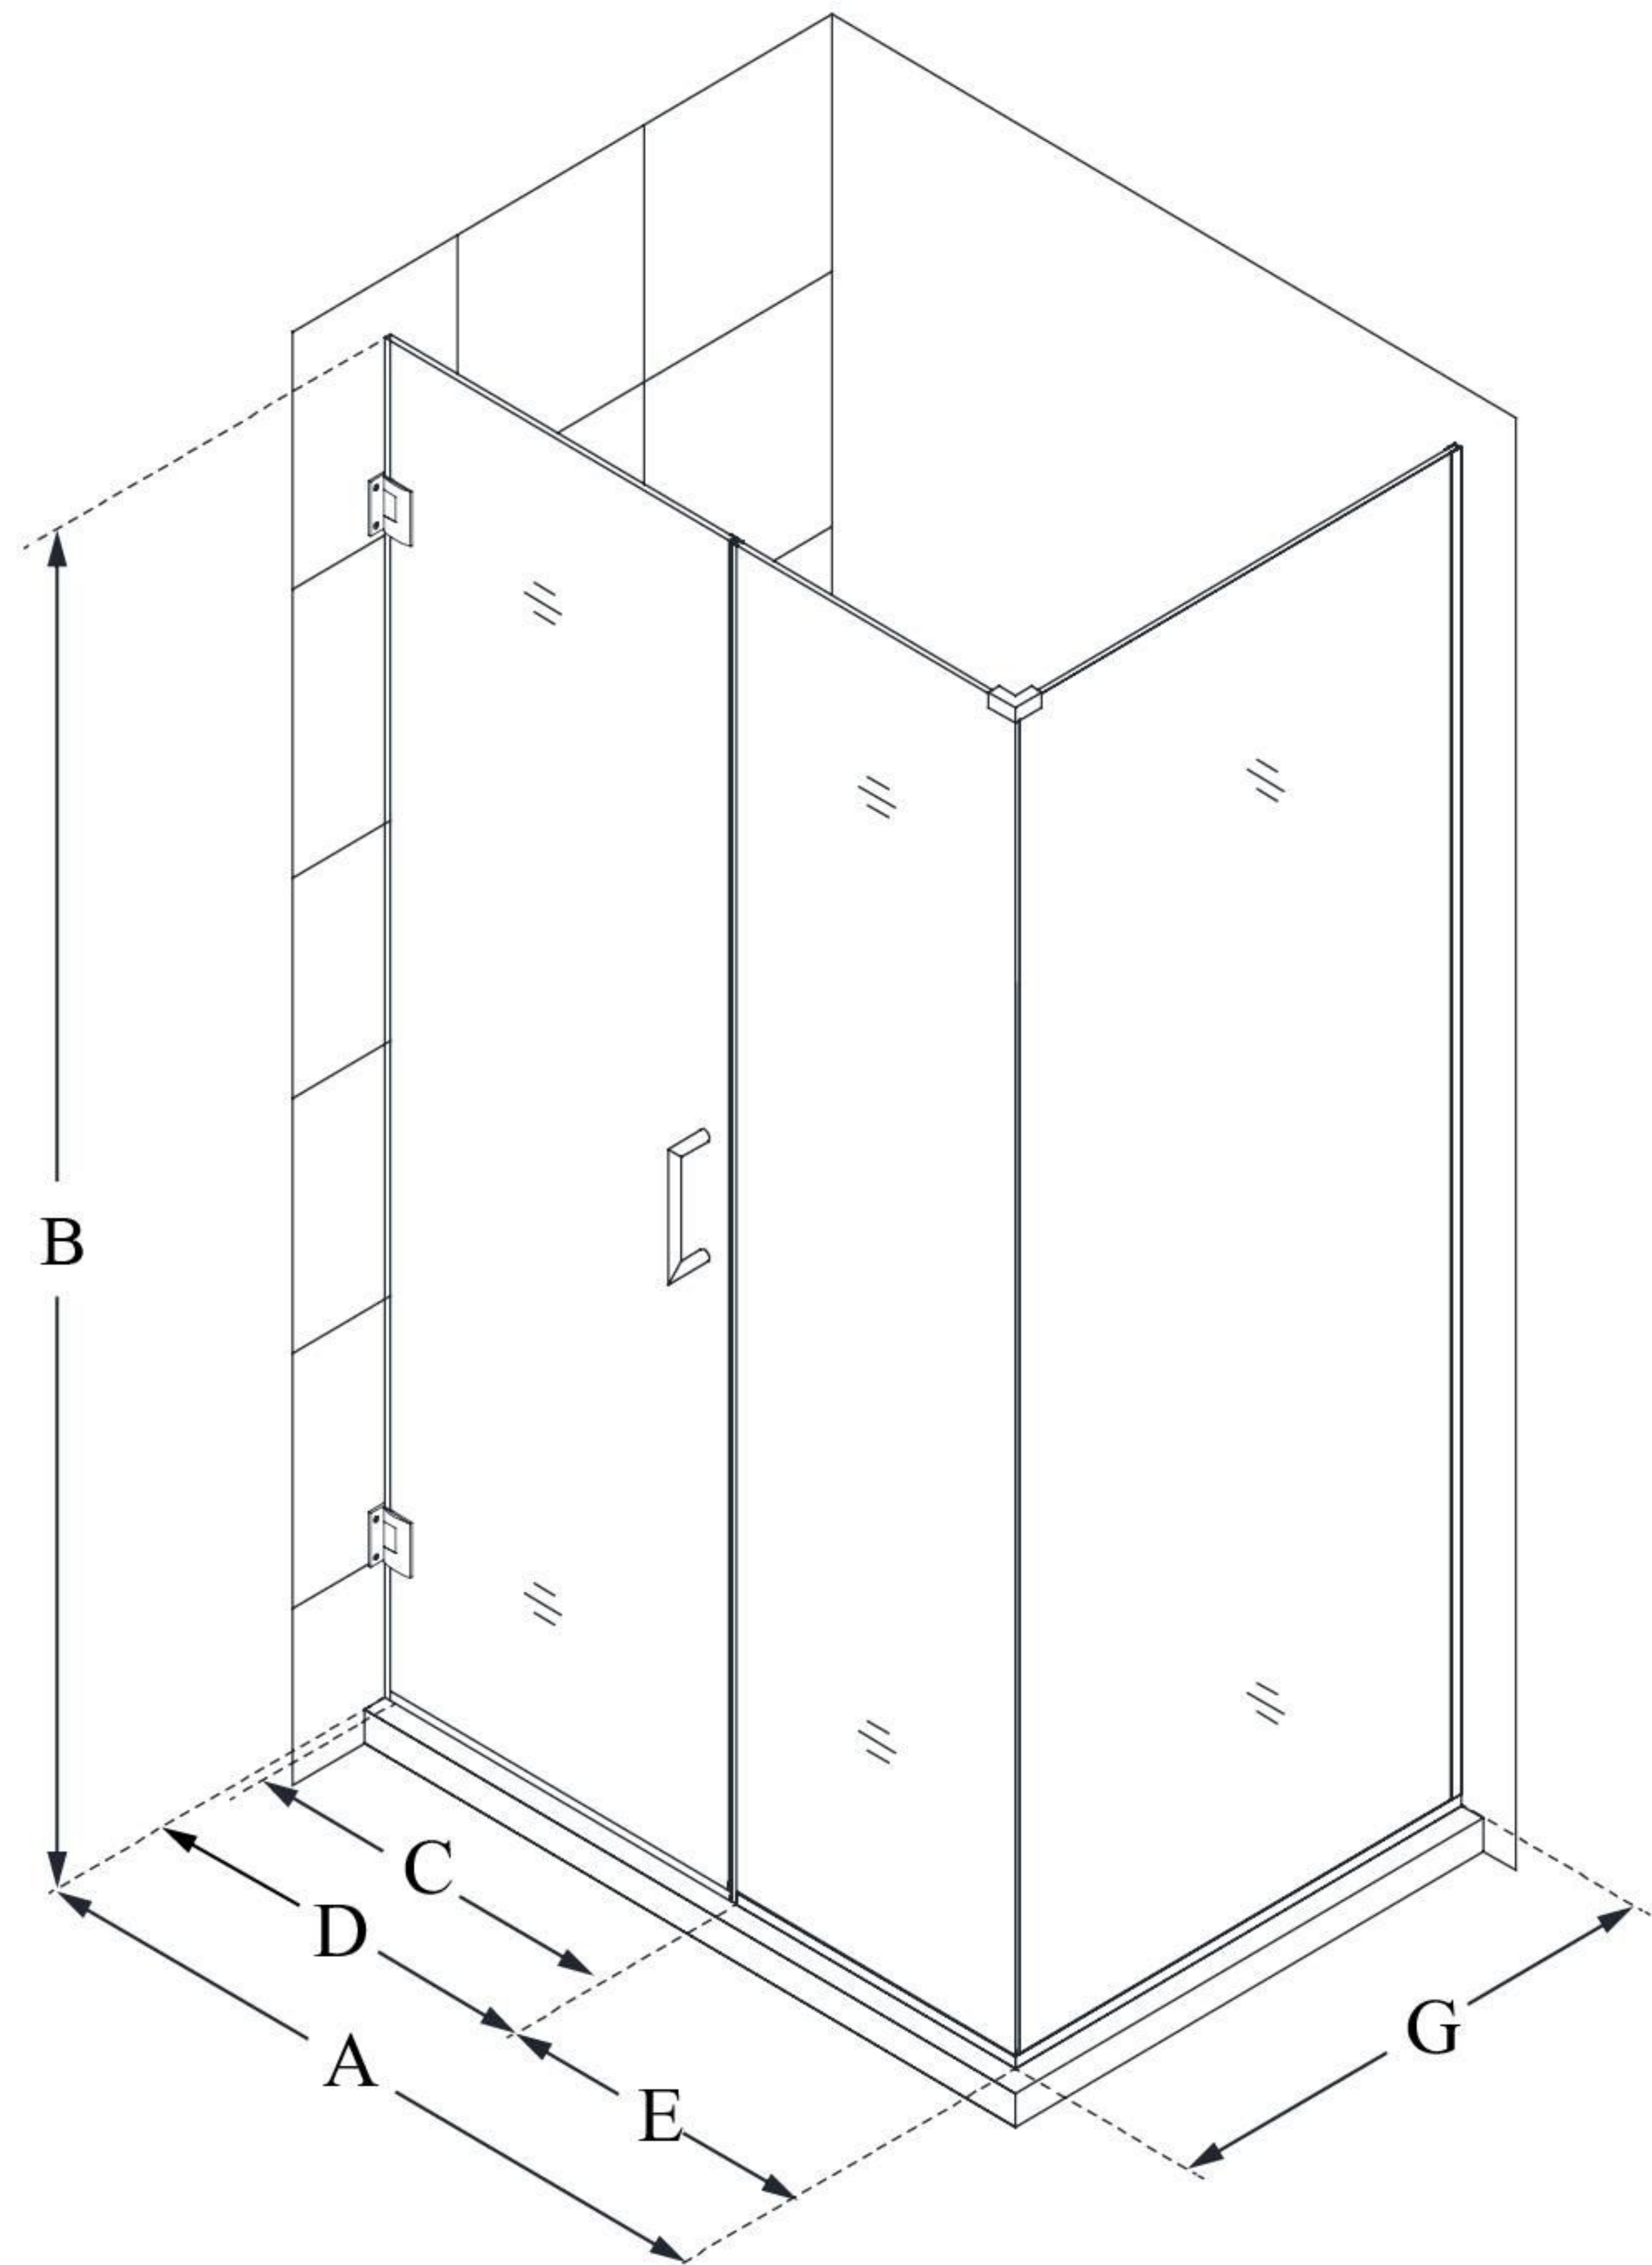

SHEN-24445300

UNIDOOR PLUS

DreamLine Unidoor Plus 44 1/2"
W x 30 3/8" D x 72" H Frameless
Hinged Shower Enclosure, Clear
Glass

SWING DOOR

CONFIGURATION DIMENSIONS:

A: 44 1/2"

MODEL WIDTH

B: 72"

MODEL HEIGHT

C: 29"

ACCESS WIDTH

D: 30"

DOOR WIDTH

E: 14 1/2"

INLINE PANEL WIDTH

G: 30 3/8"

RETURN PANEL WIDTH

DreamLine reserves the right to update or modify the hardware or materials pictured without prior notice for the purpose of product improvement and customer satisfaction.