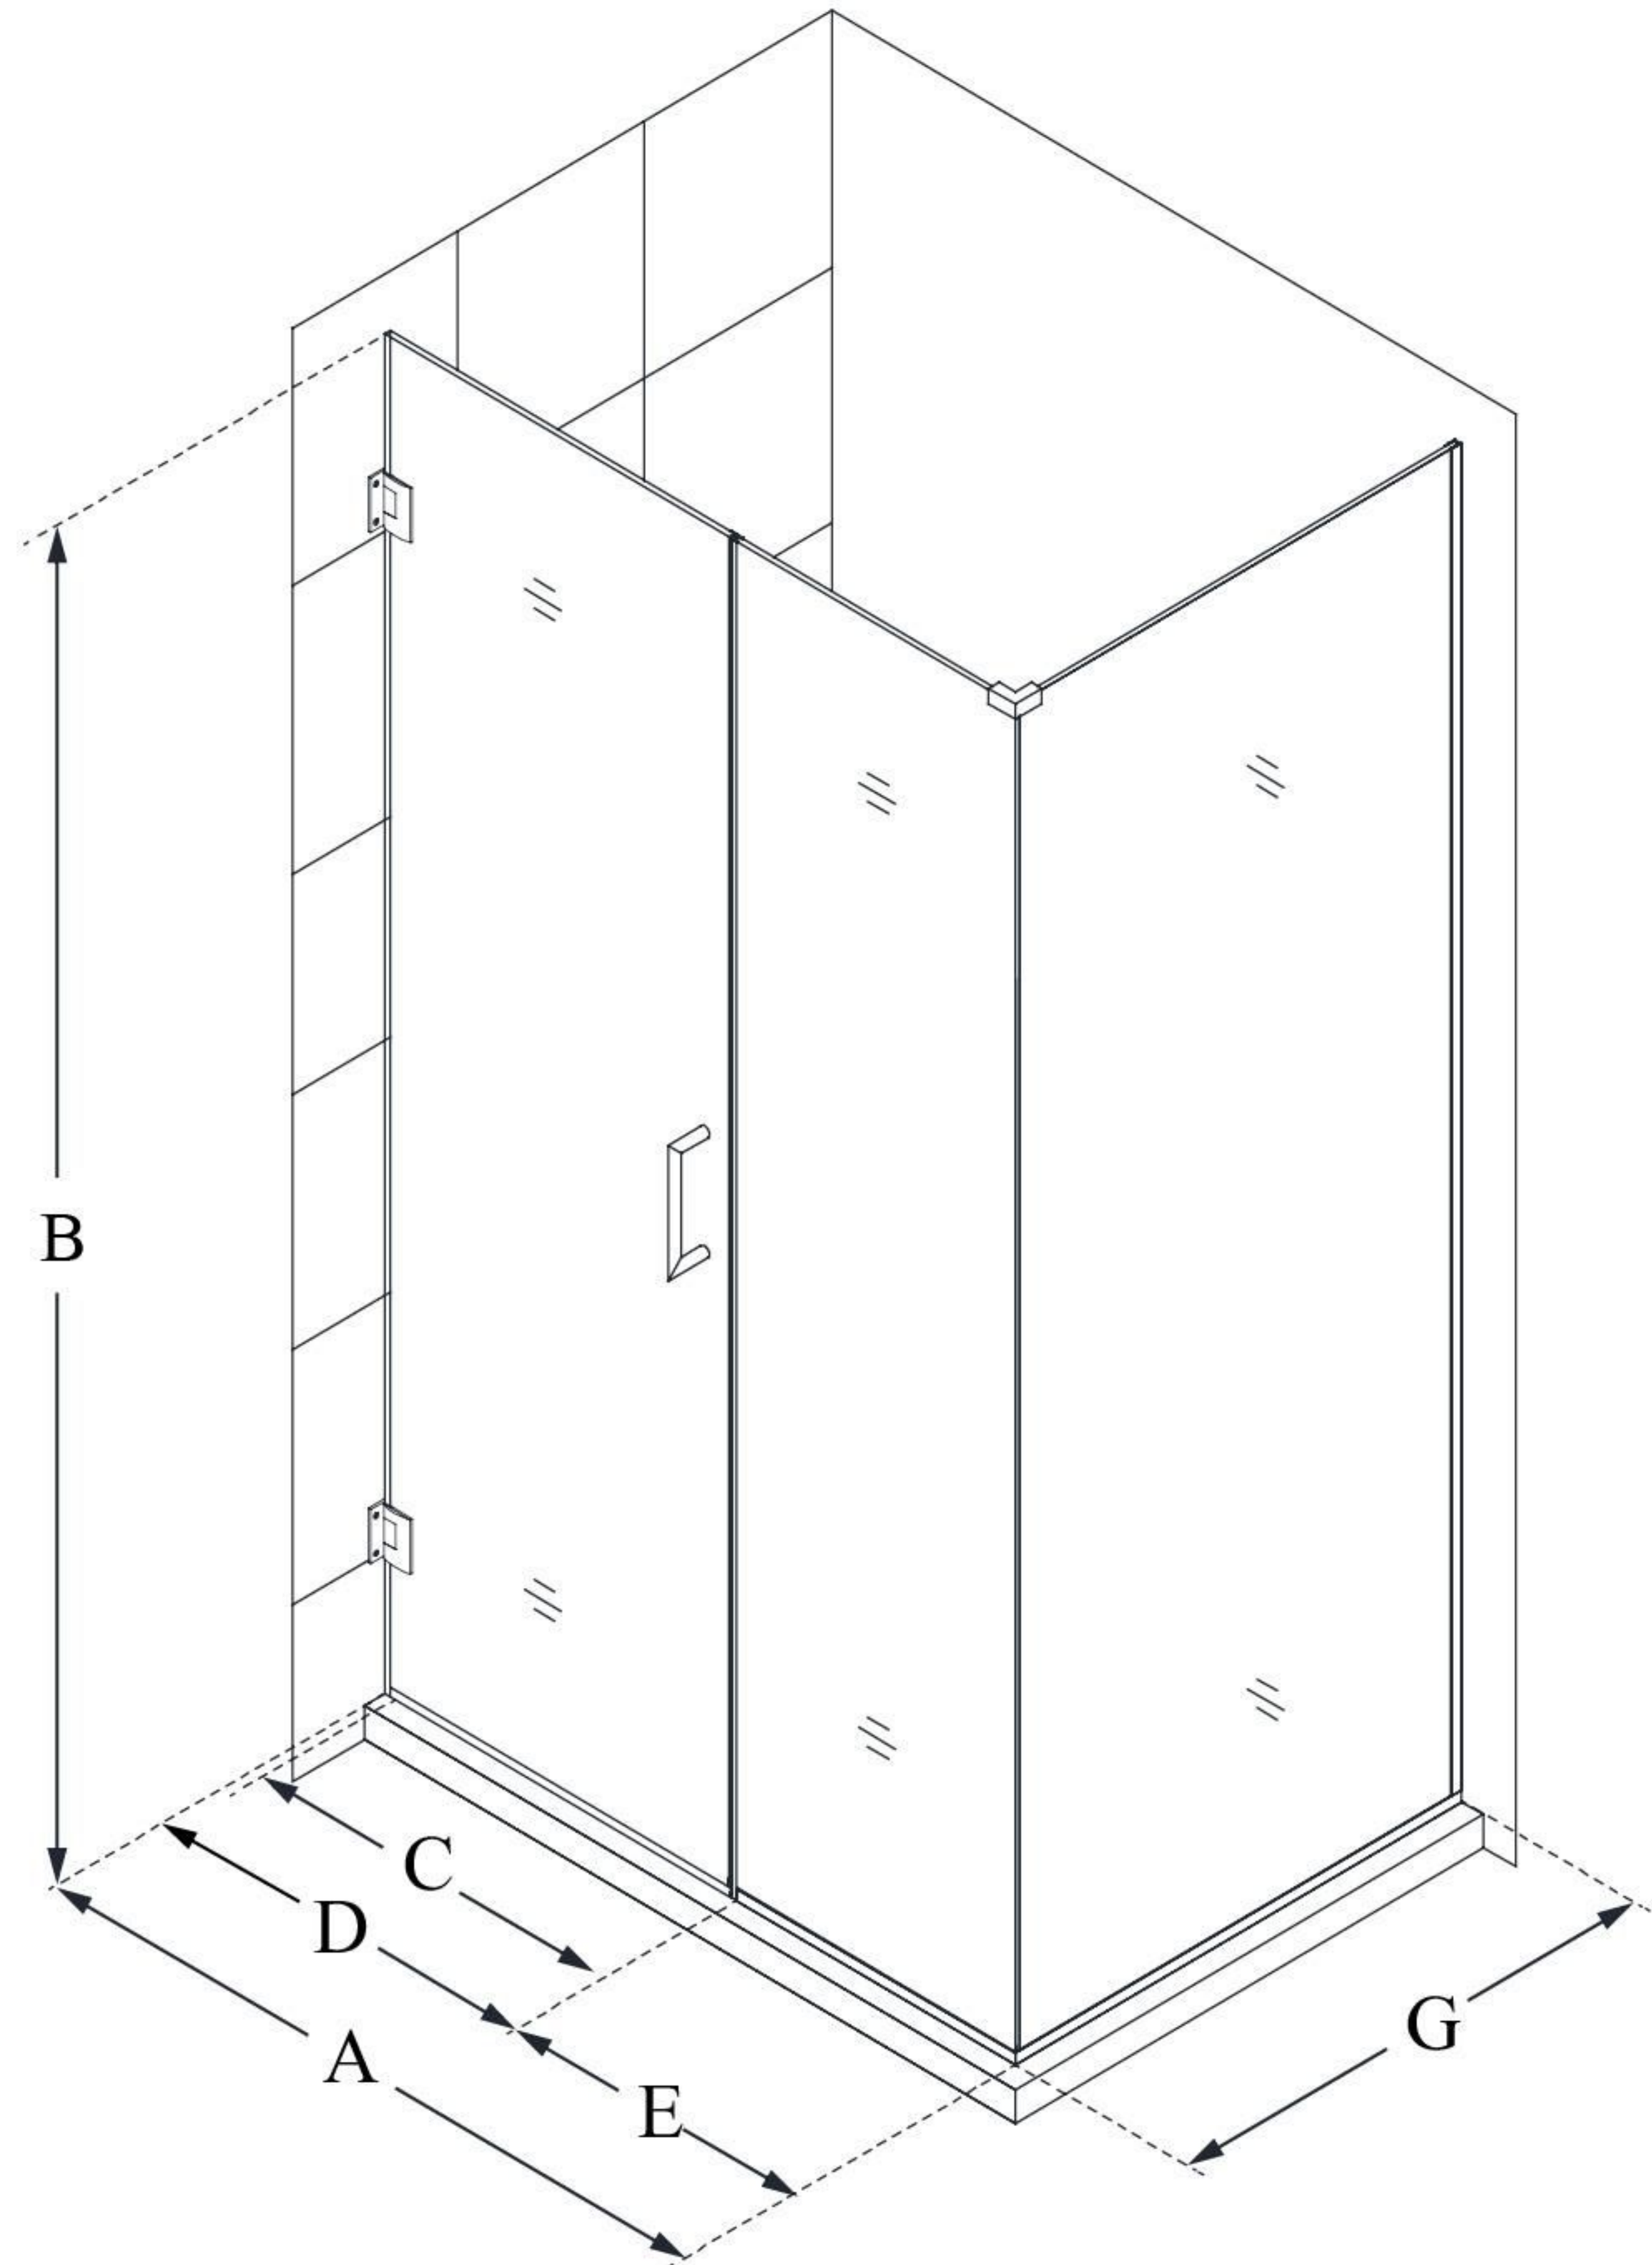

SHEN-24440340

UNIDOOR PLUS

DreamLine Unidoor Plus 44" W
x 34 3/8" D x 72" H Frameless
Hinged Shower Enclosure, Clear
Glass

SWING DOOR

CONFIGURATION DIMENSIONS:

A: 44"

MODEL WIDTH

B: 72"

MODEL HEIGHT

C: 29"

ACCESS WIDTH

D: 30"

DOOR WIDTH

E: 14"

INLINE PANEL WIDTH

G: 34 3/8"

RETURN PANEL WIDTH

DreamLine reserves the right to update or modify the hardware or materials pictured without prior notice for the purpose of product improvement and customer satisfaction.