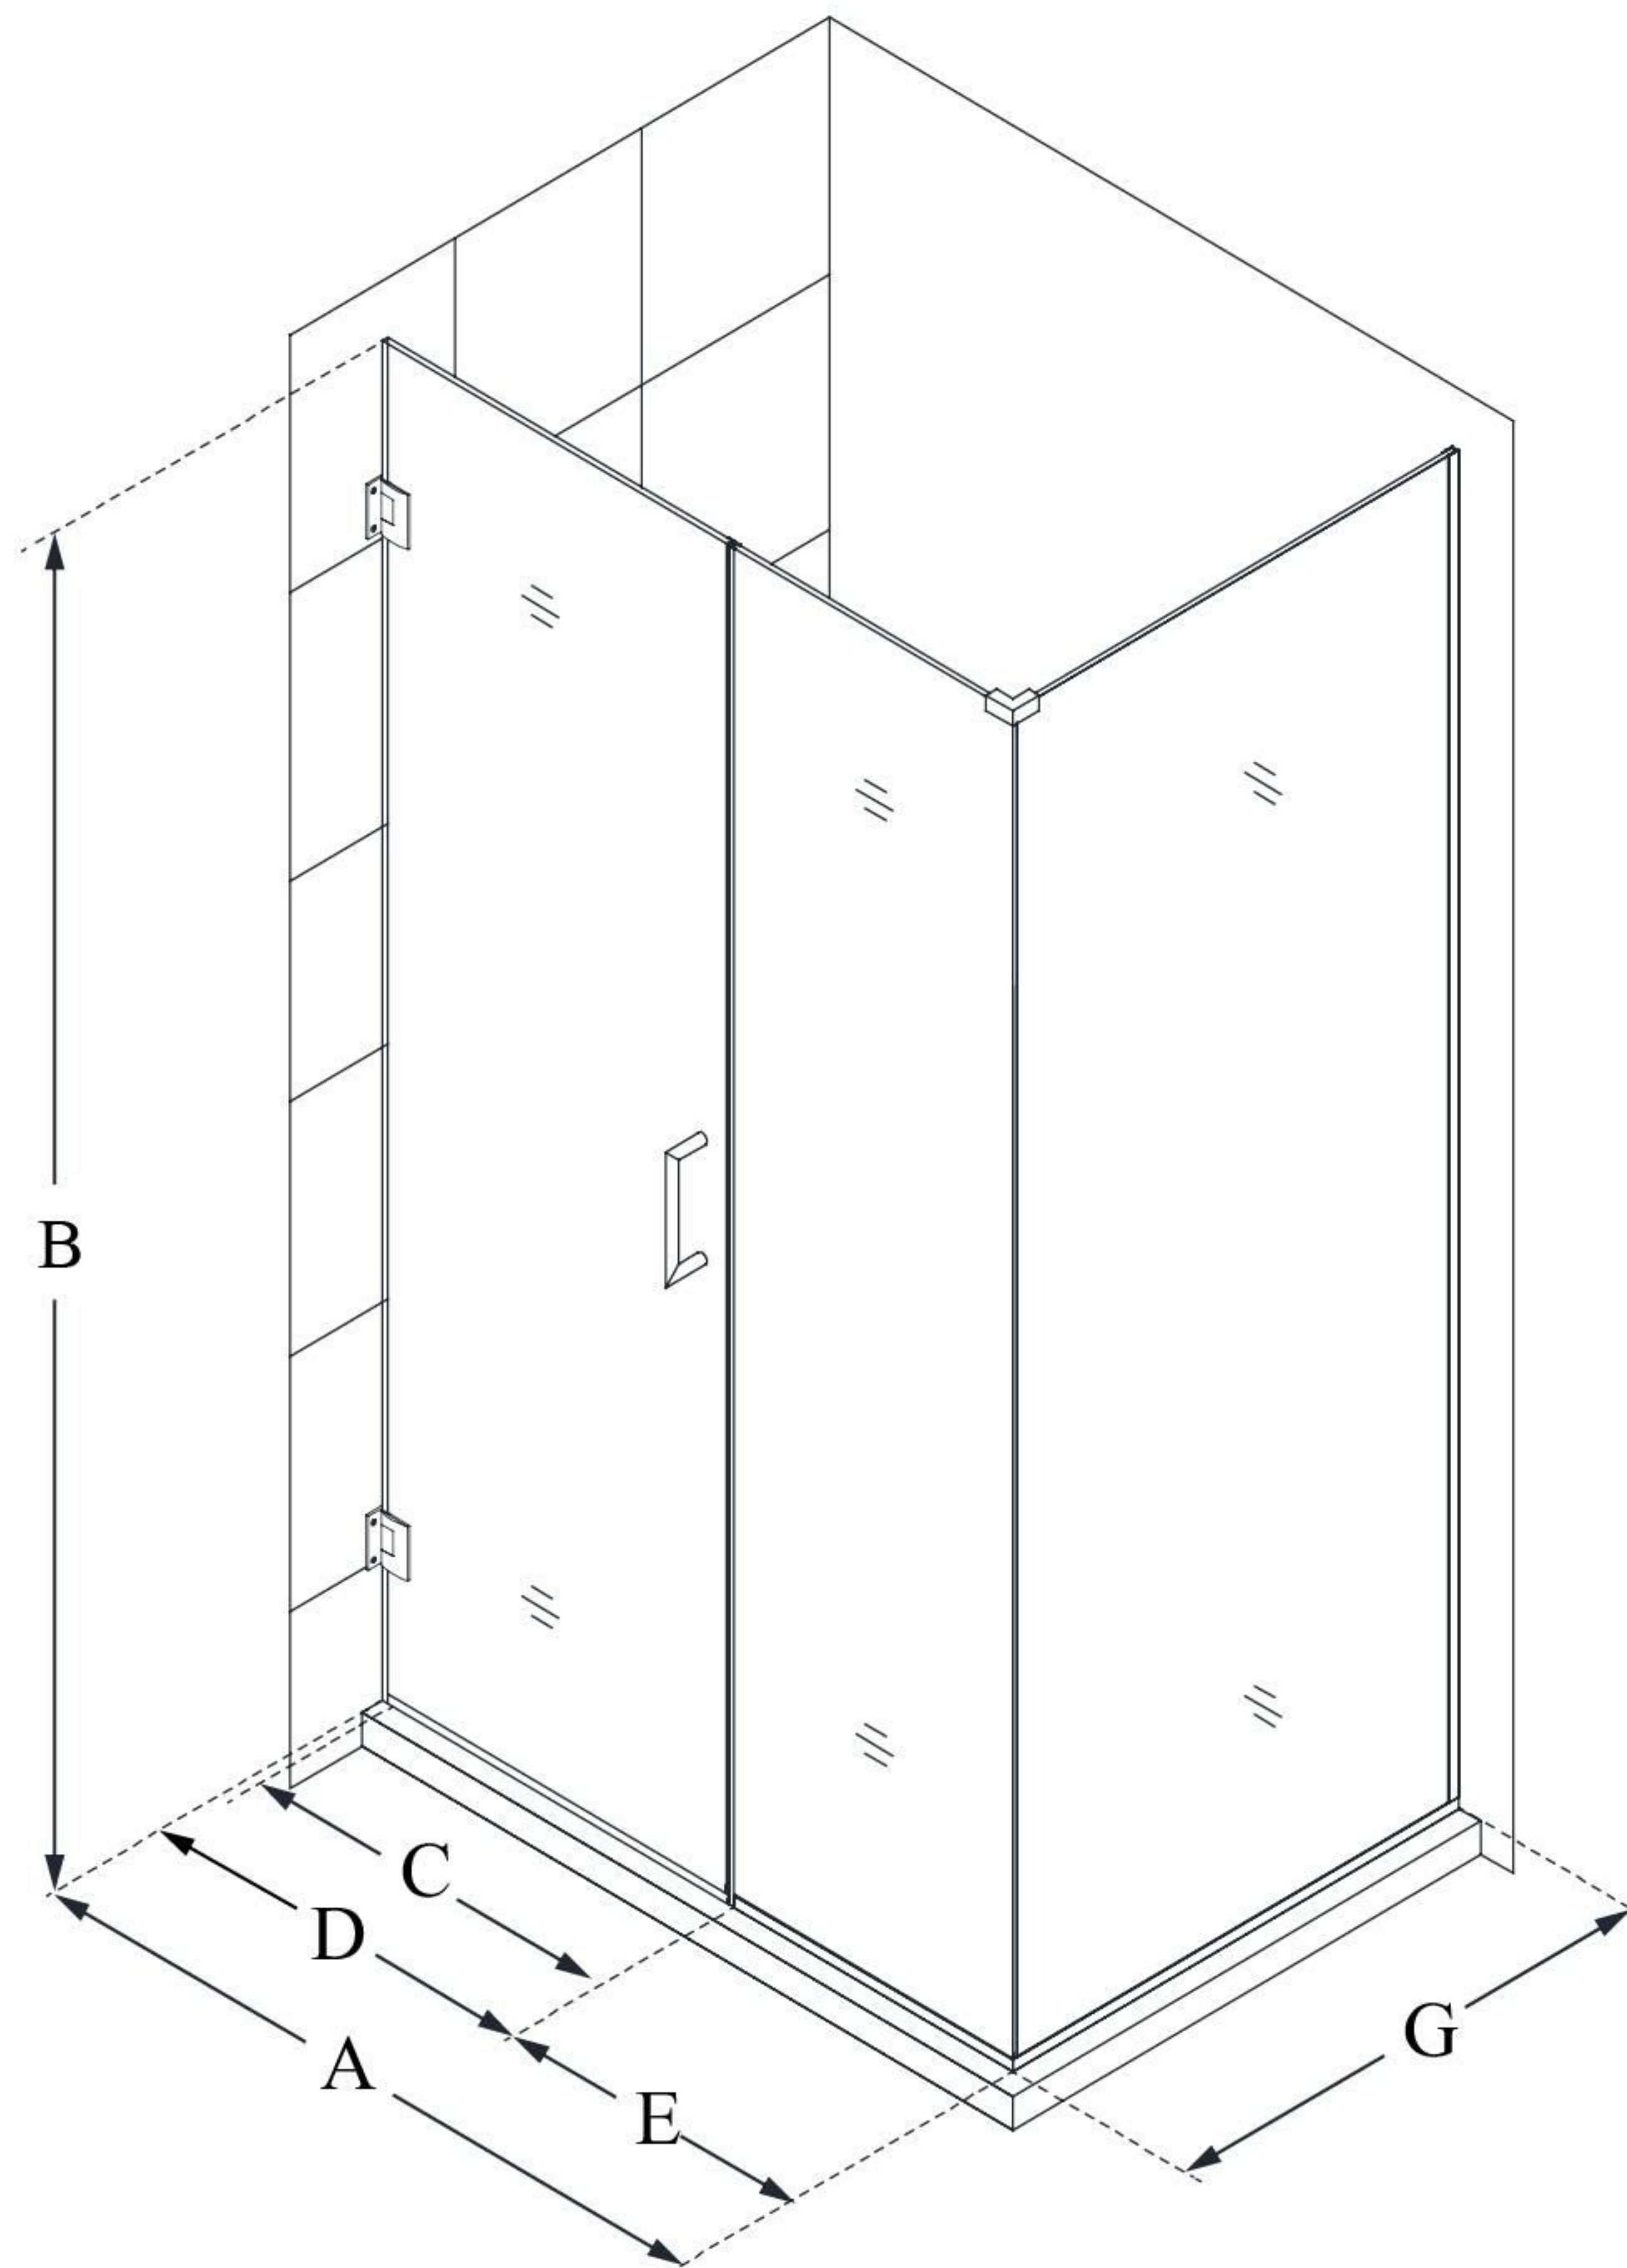

SHEN-24440300

UNIDOOR PLUS

DreamLine Unidoor Plus 44" W
x 30 3/8" D x 72" H Frameless
Hinged Shower Enclosure, Clear
Glass

SWING DOOR

CONFIGURATION DIMENSIONS:

A: 44"

MODEL WIDTH

B: 72"

MODEL HEIGHT

C: 29"

ACCESS WIDTH

D: 30"

DOOR WIDTH

E: 14"

INLINE PANEL WIDTH

G: 30 3/8"

RETURN PANEL WIDTH

DreamLine reserves the right to update or modify the hardware or materials pictured without prior notice for the purpose of product improvement and customer satisfaction.