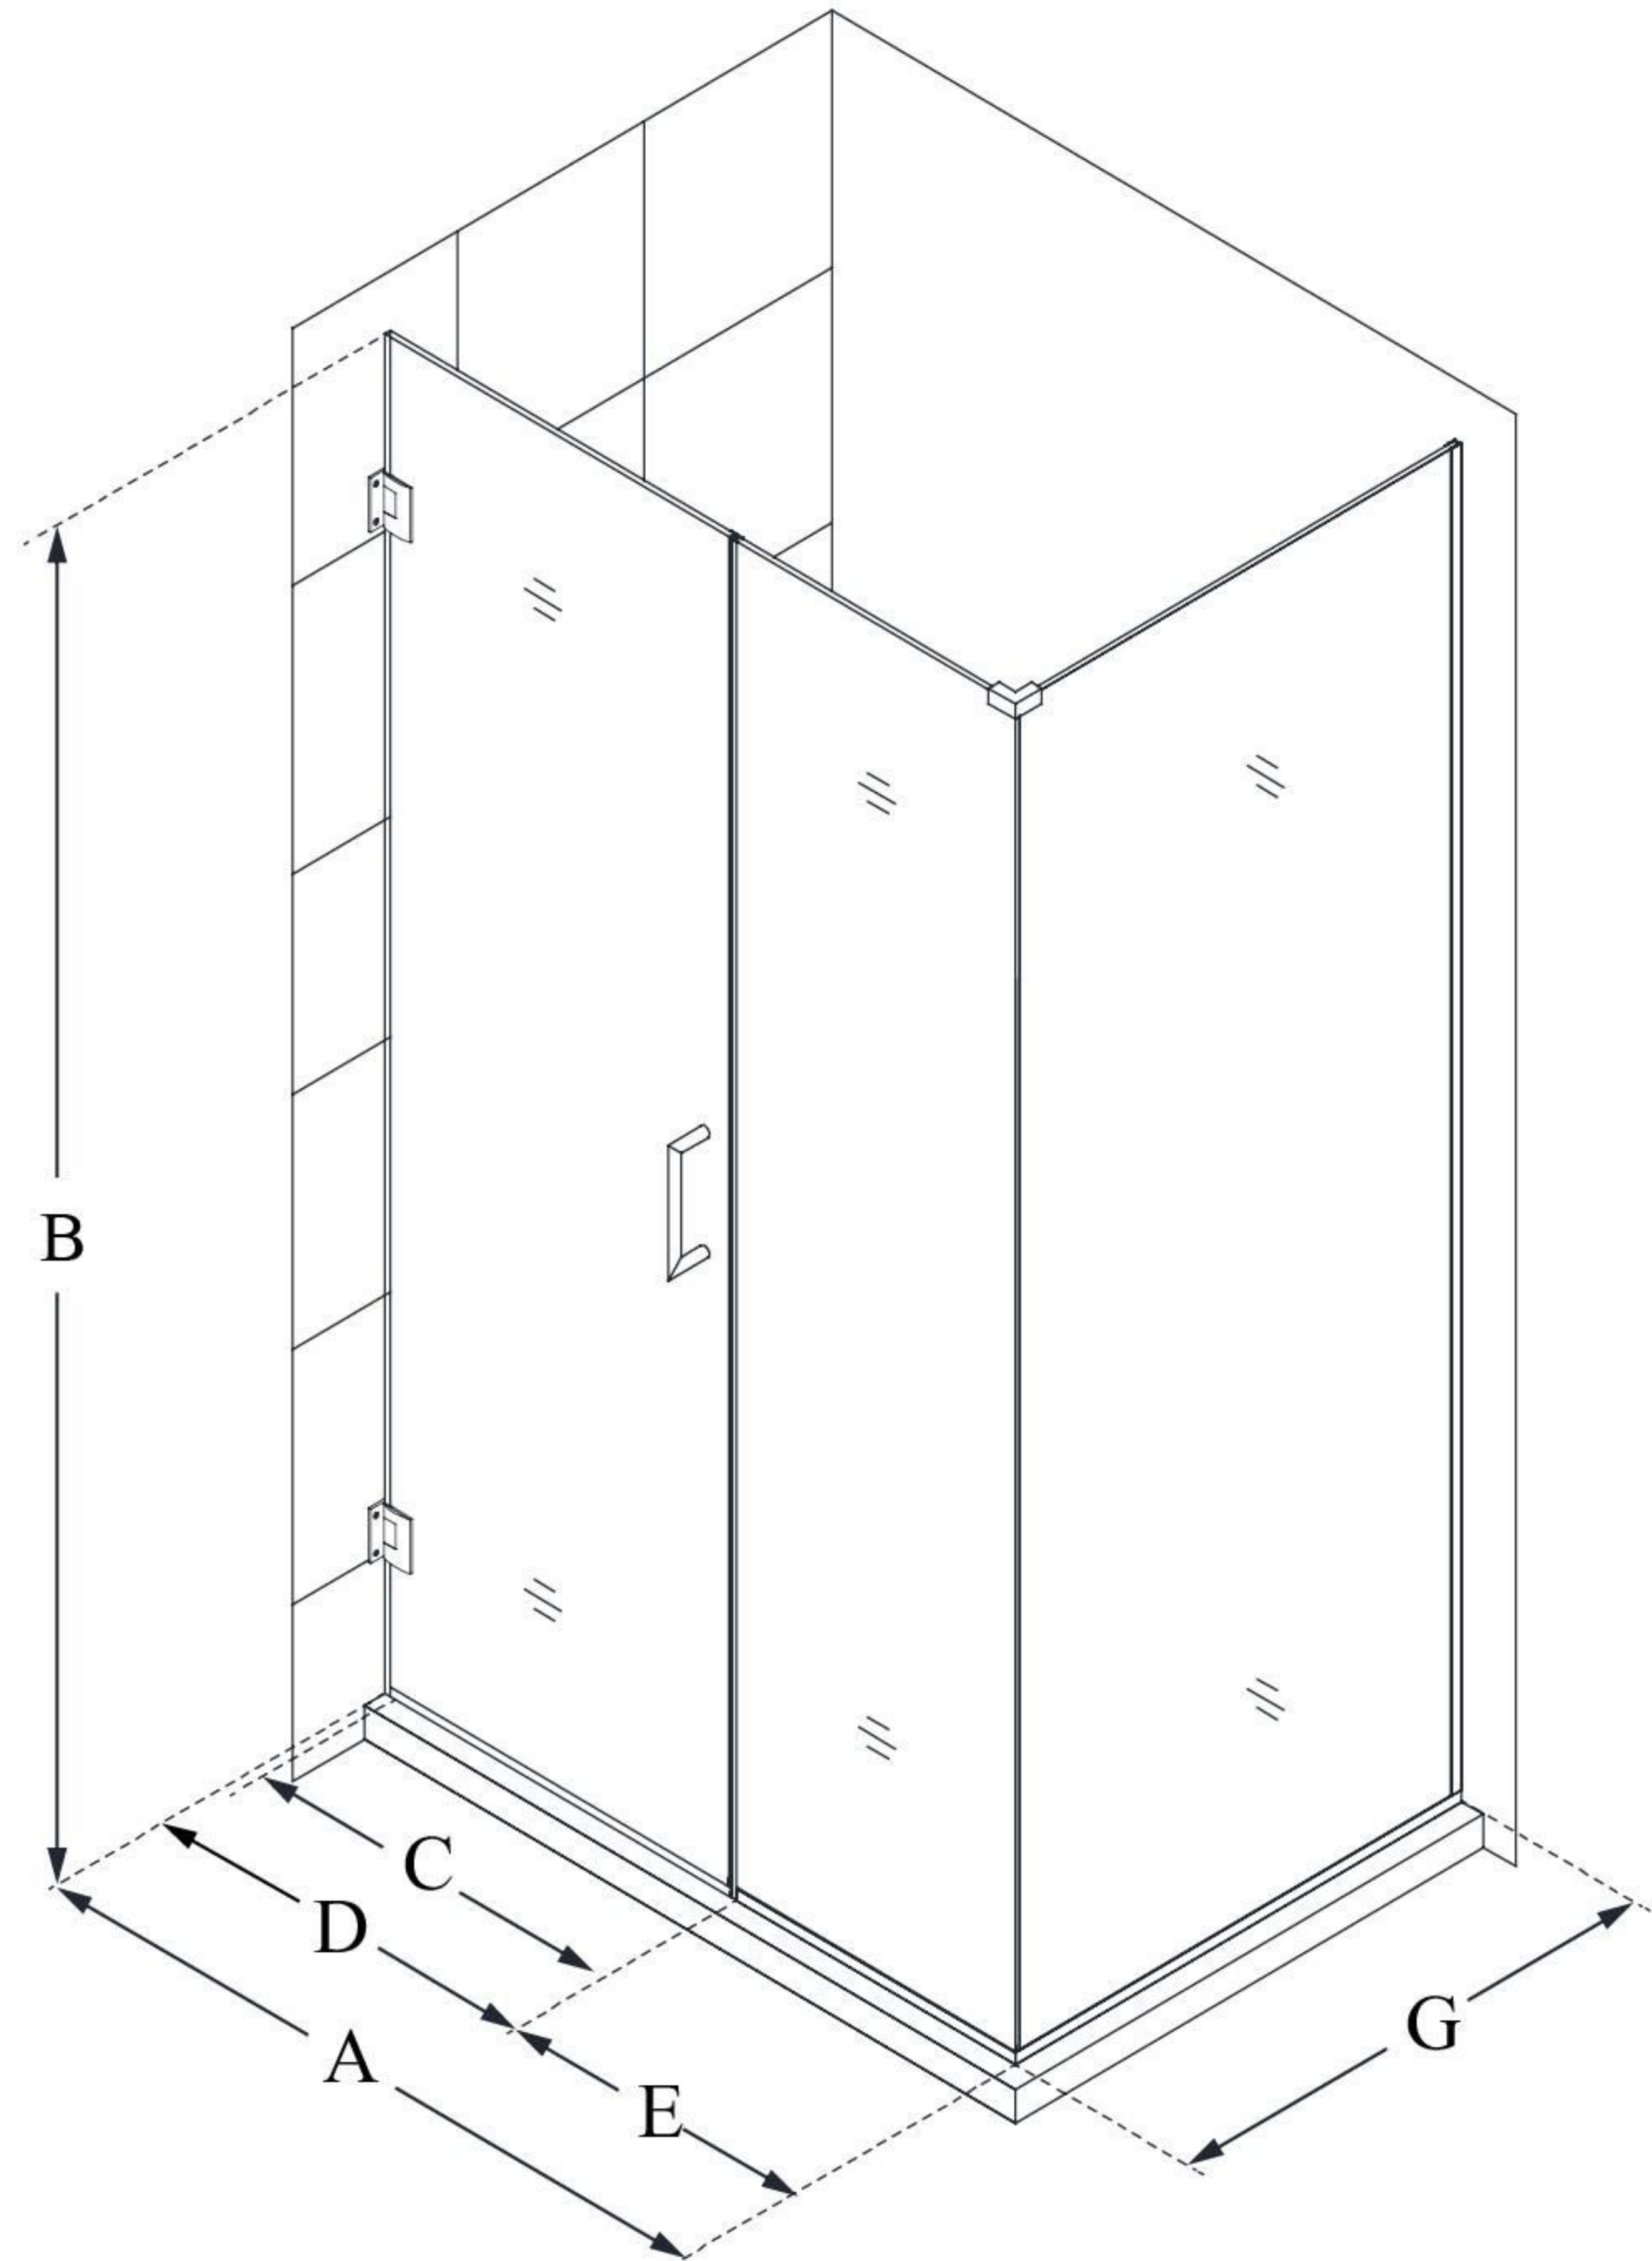

SHEN-24435340

UNIDOOR PLUS

DreamLine Unidoor Plus 43 1/2"
W x 34 3/8" D x 72" H Frameless
Hinged Shower Enclosure, Clear
Glass

SWING DOOR

CONFIGURATION DIMENSIONS:

A: 43 1/2"

MODEL WIDTH

B: 72"

MODEL HEIGHT

C: 28"

ACCESS WIDTH

D: 29"

DOOR WIDTH

E: 14 1/2"

INLINE PANEL WIDTH

G: 34 3/8"

RETURN PANEL WIDTH

DreamLine reserves the right to update or modify the hardware or materials pictured without prior notice for the purpose of product improvement and customer satisfaction.