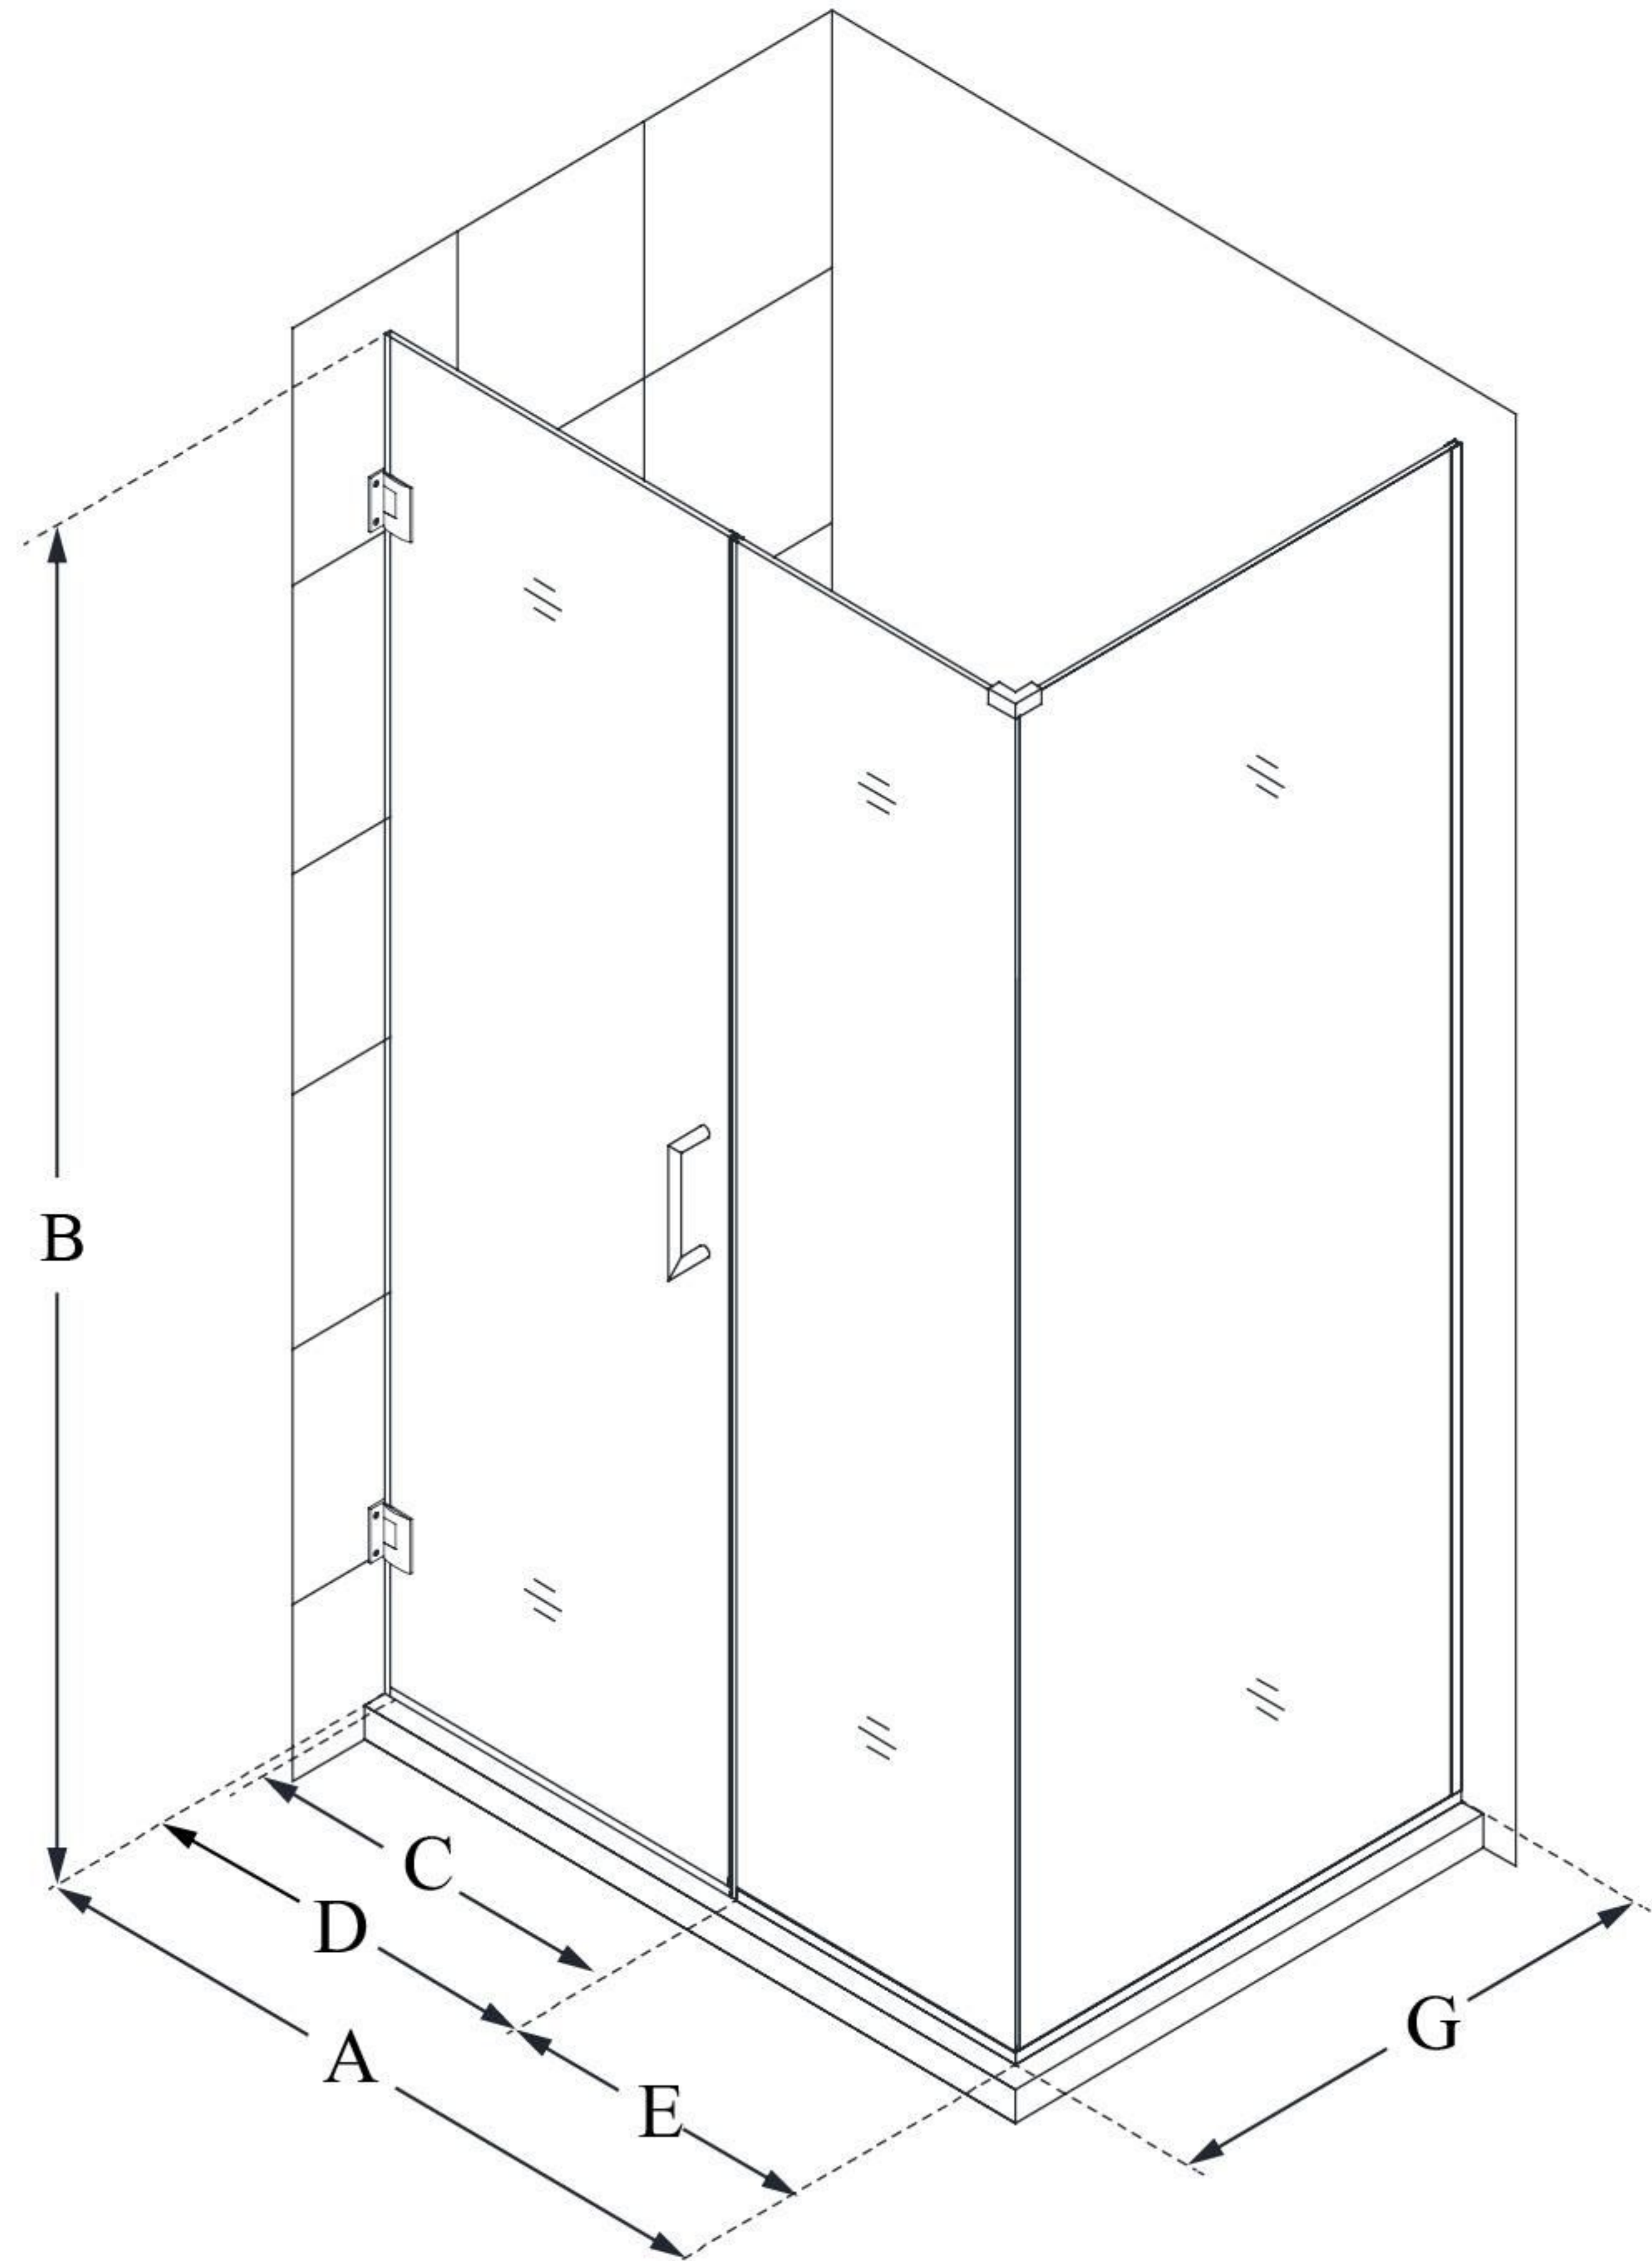

SHEN-24435300

UNIDOOR PLUS

DreamLine Unidoor Plus 43 1/2"
W x 30 3/8" D x 72" H Frameless
Hinged Shower Enclosure, Clear
Glass

SWING DOOR

CONFIGURATION DIMENSIONS:

A: 43 1/2"

MODEL WIDTH

B: 72"

MODEL HEIGHT

C: 28"

ACCESS WIDTH

D: 29"

DOOR WIDTH

E: 14 1/2"

INLINE PANEL WIDTH

G: 30 3/8"

RETURN PANEL WIDTH

DreamLine reserves the right to update or modify the hardware or materials pictured without prior notice for the purpose of product improvement and customer satisfaction.