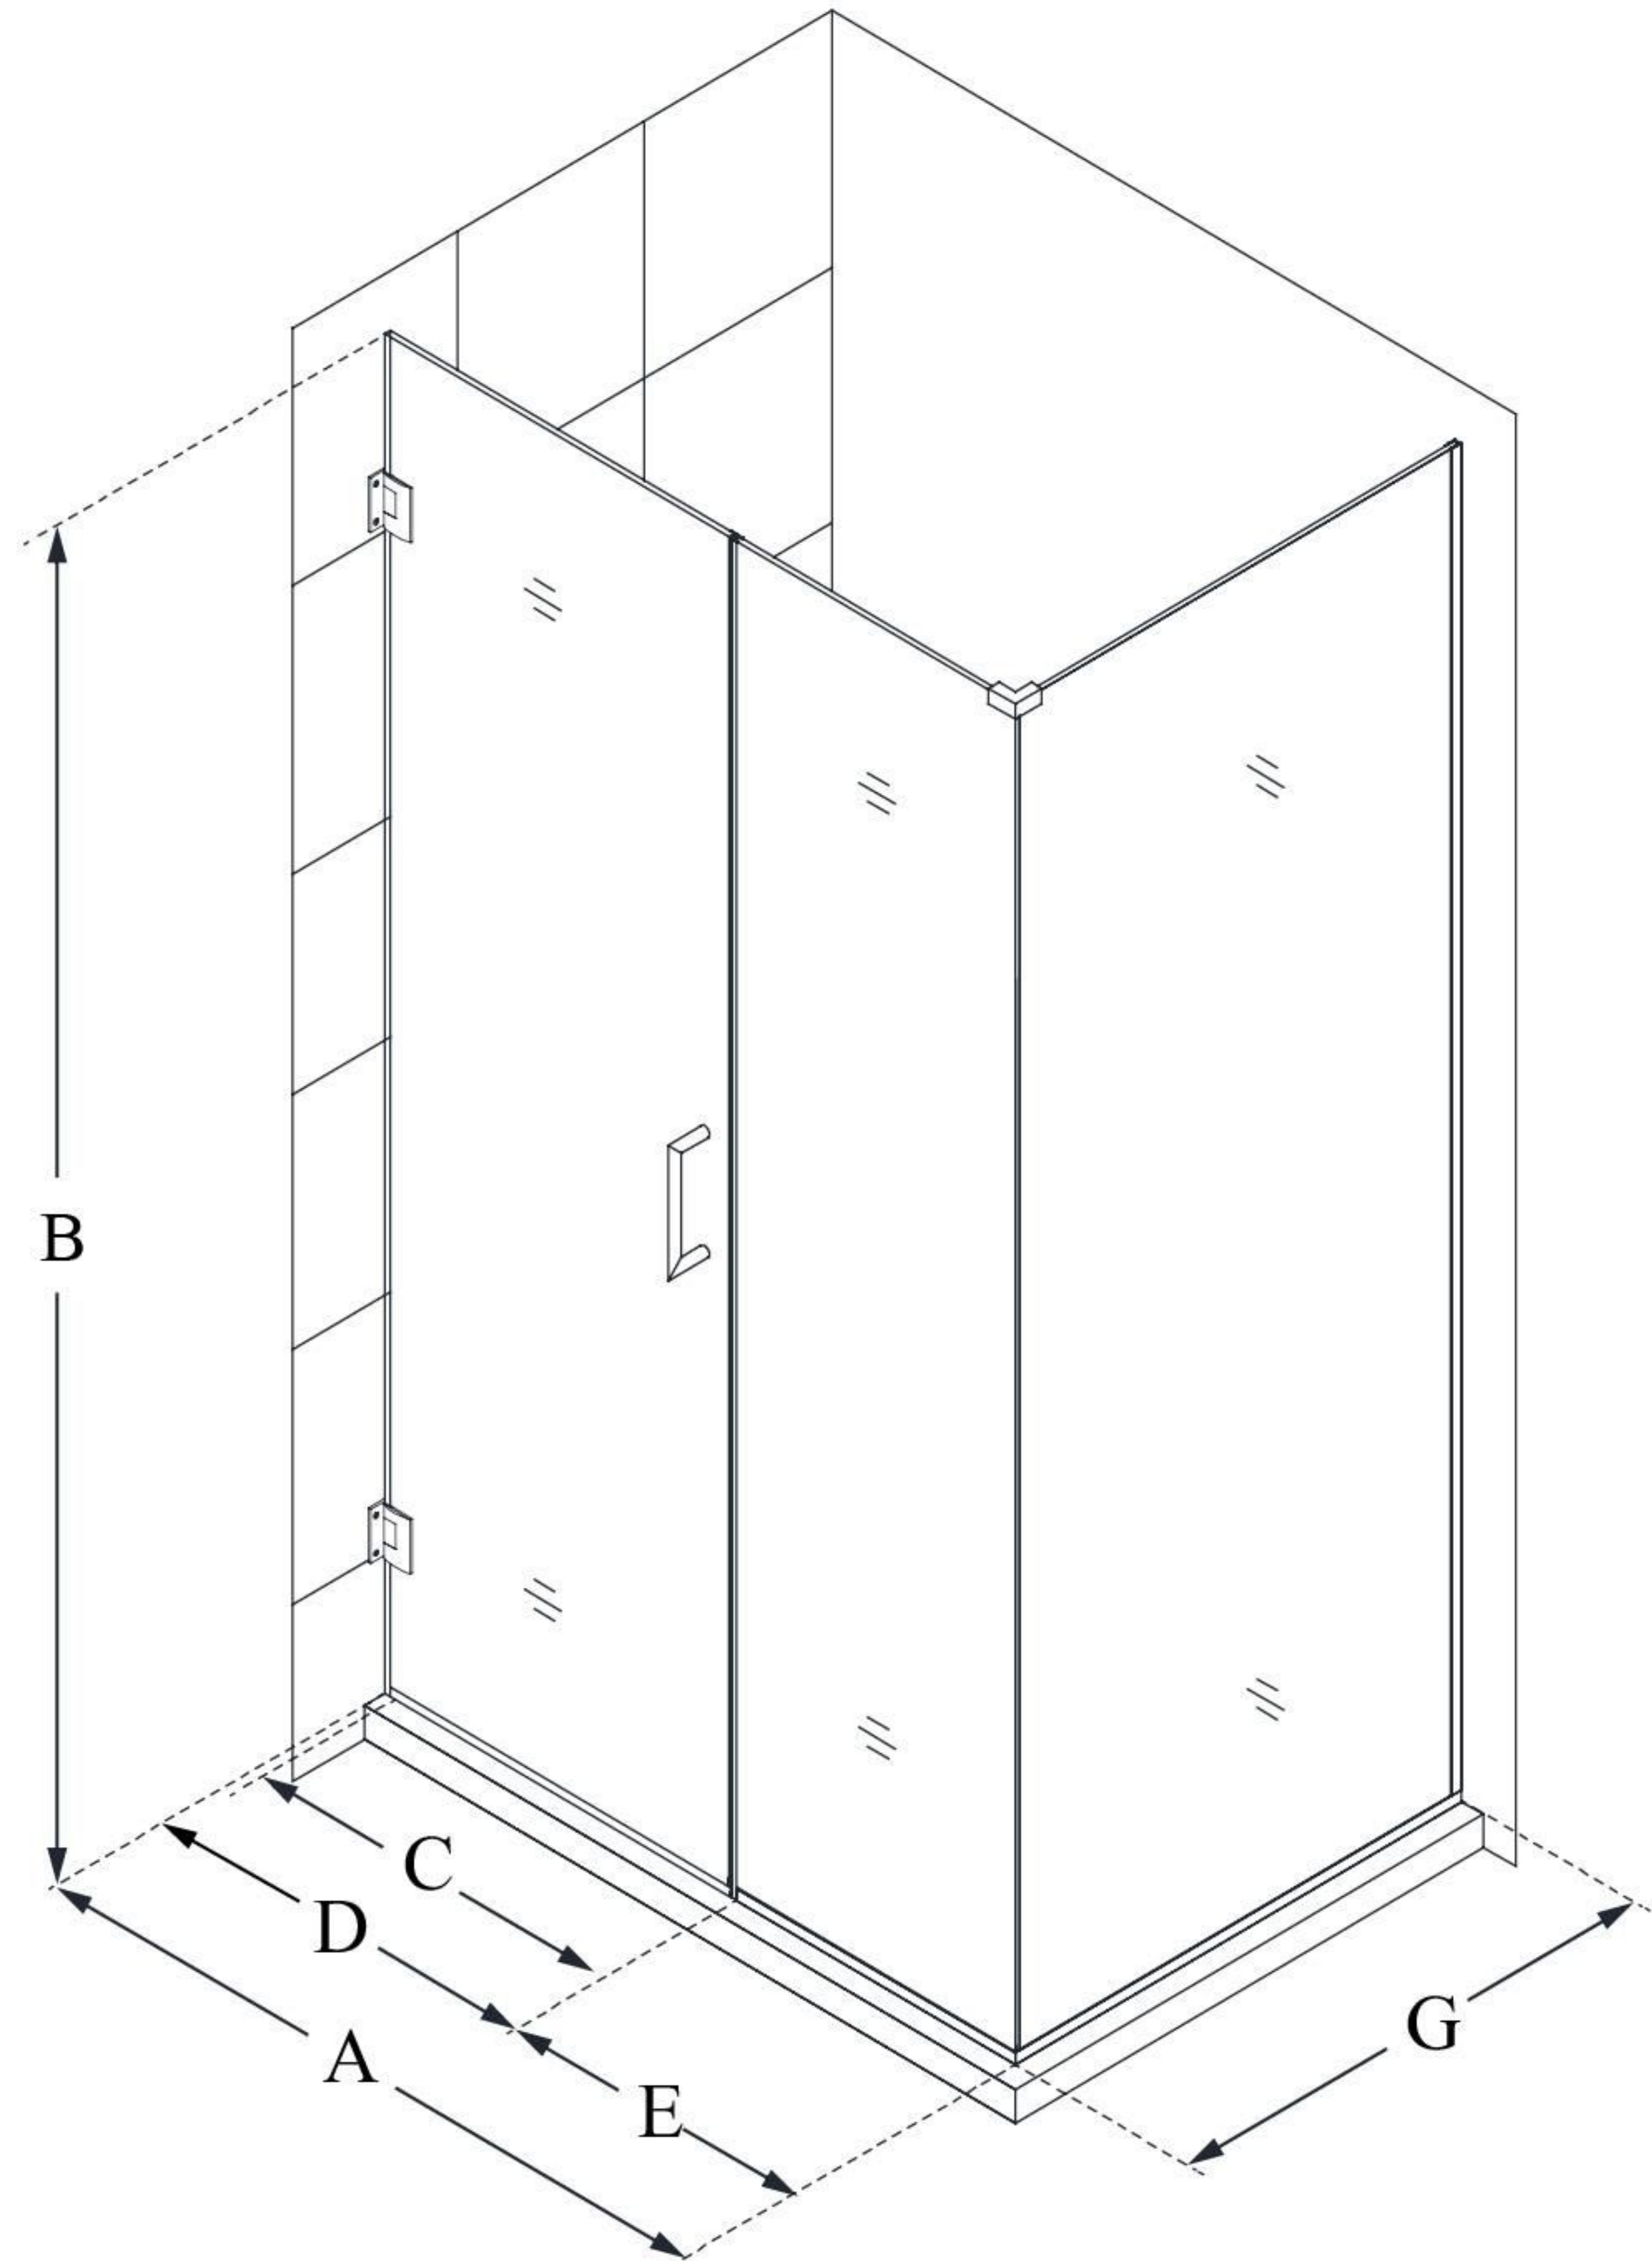

SHEN-24430300

UNIDOOR PLUS

DreamLine Unidoor Plus 43" W
x 30 3/8" D x 72" H Frameless
Hinged Shower Enclosure, Clear
Glass

SWING DOOR

CONFIGURATION DIMENSIONS:

A: 43"

MODEL WIDTH

B: 72"

MODEL HEIGHT

C: 28"

ACCESS WIDTH

D: 29"

DOOR WIDTH

E: 14"

INLINE PANEL WIDTH

G: 30 3/8"

RETURN PANEL WIDTH

DreamLine reserves the right to update or modify the hardware or materials pictured without prior notice for the purpose of product improvement and customer satisfaction.