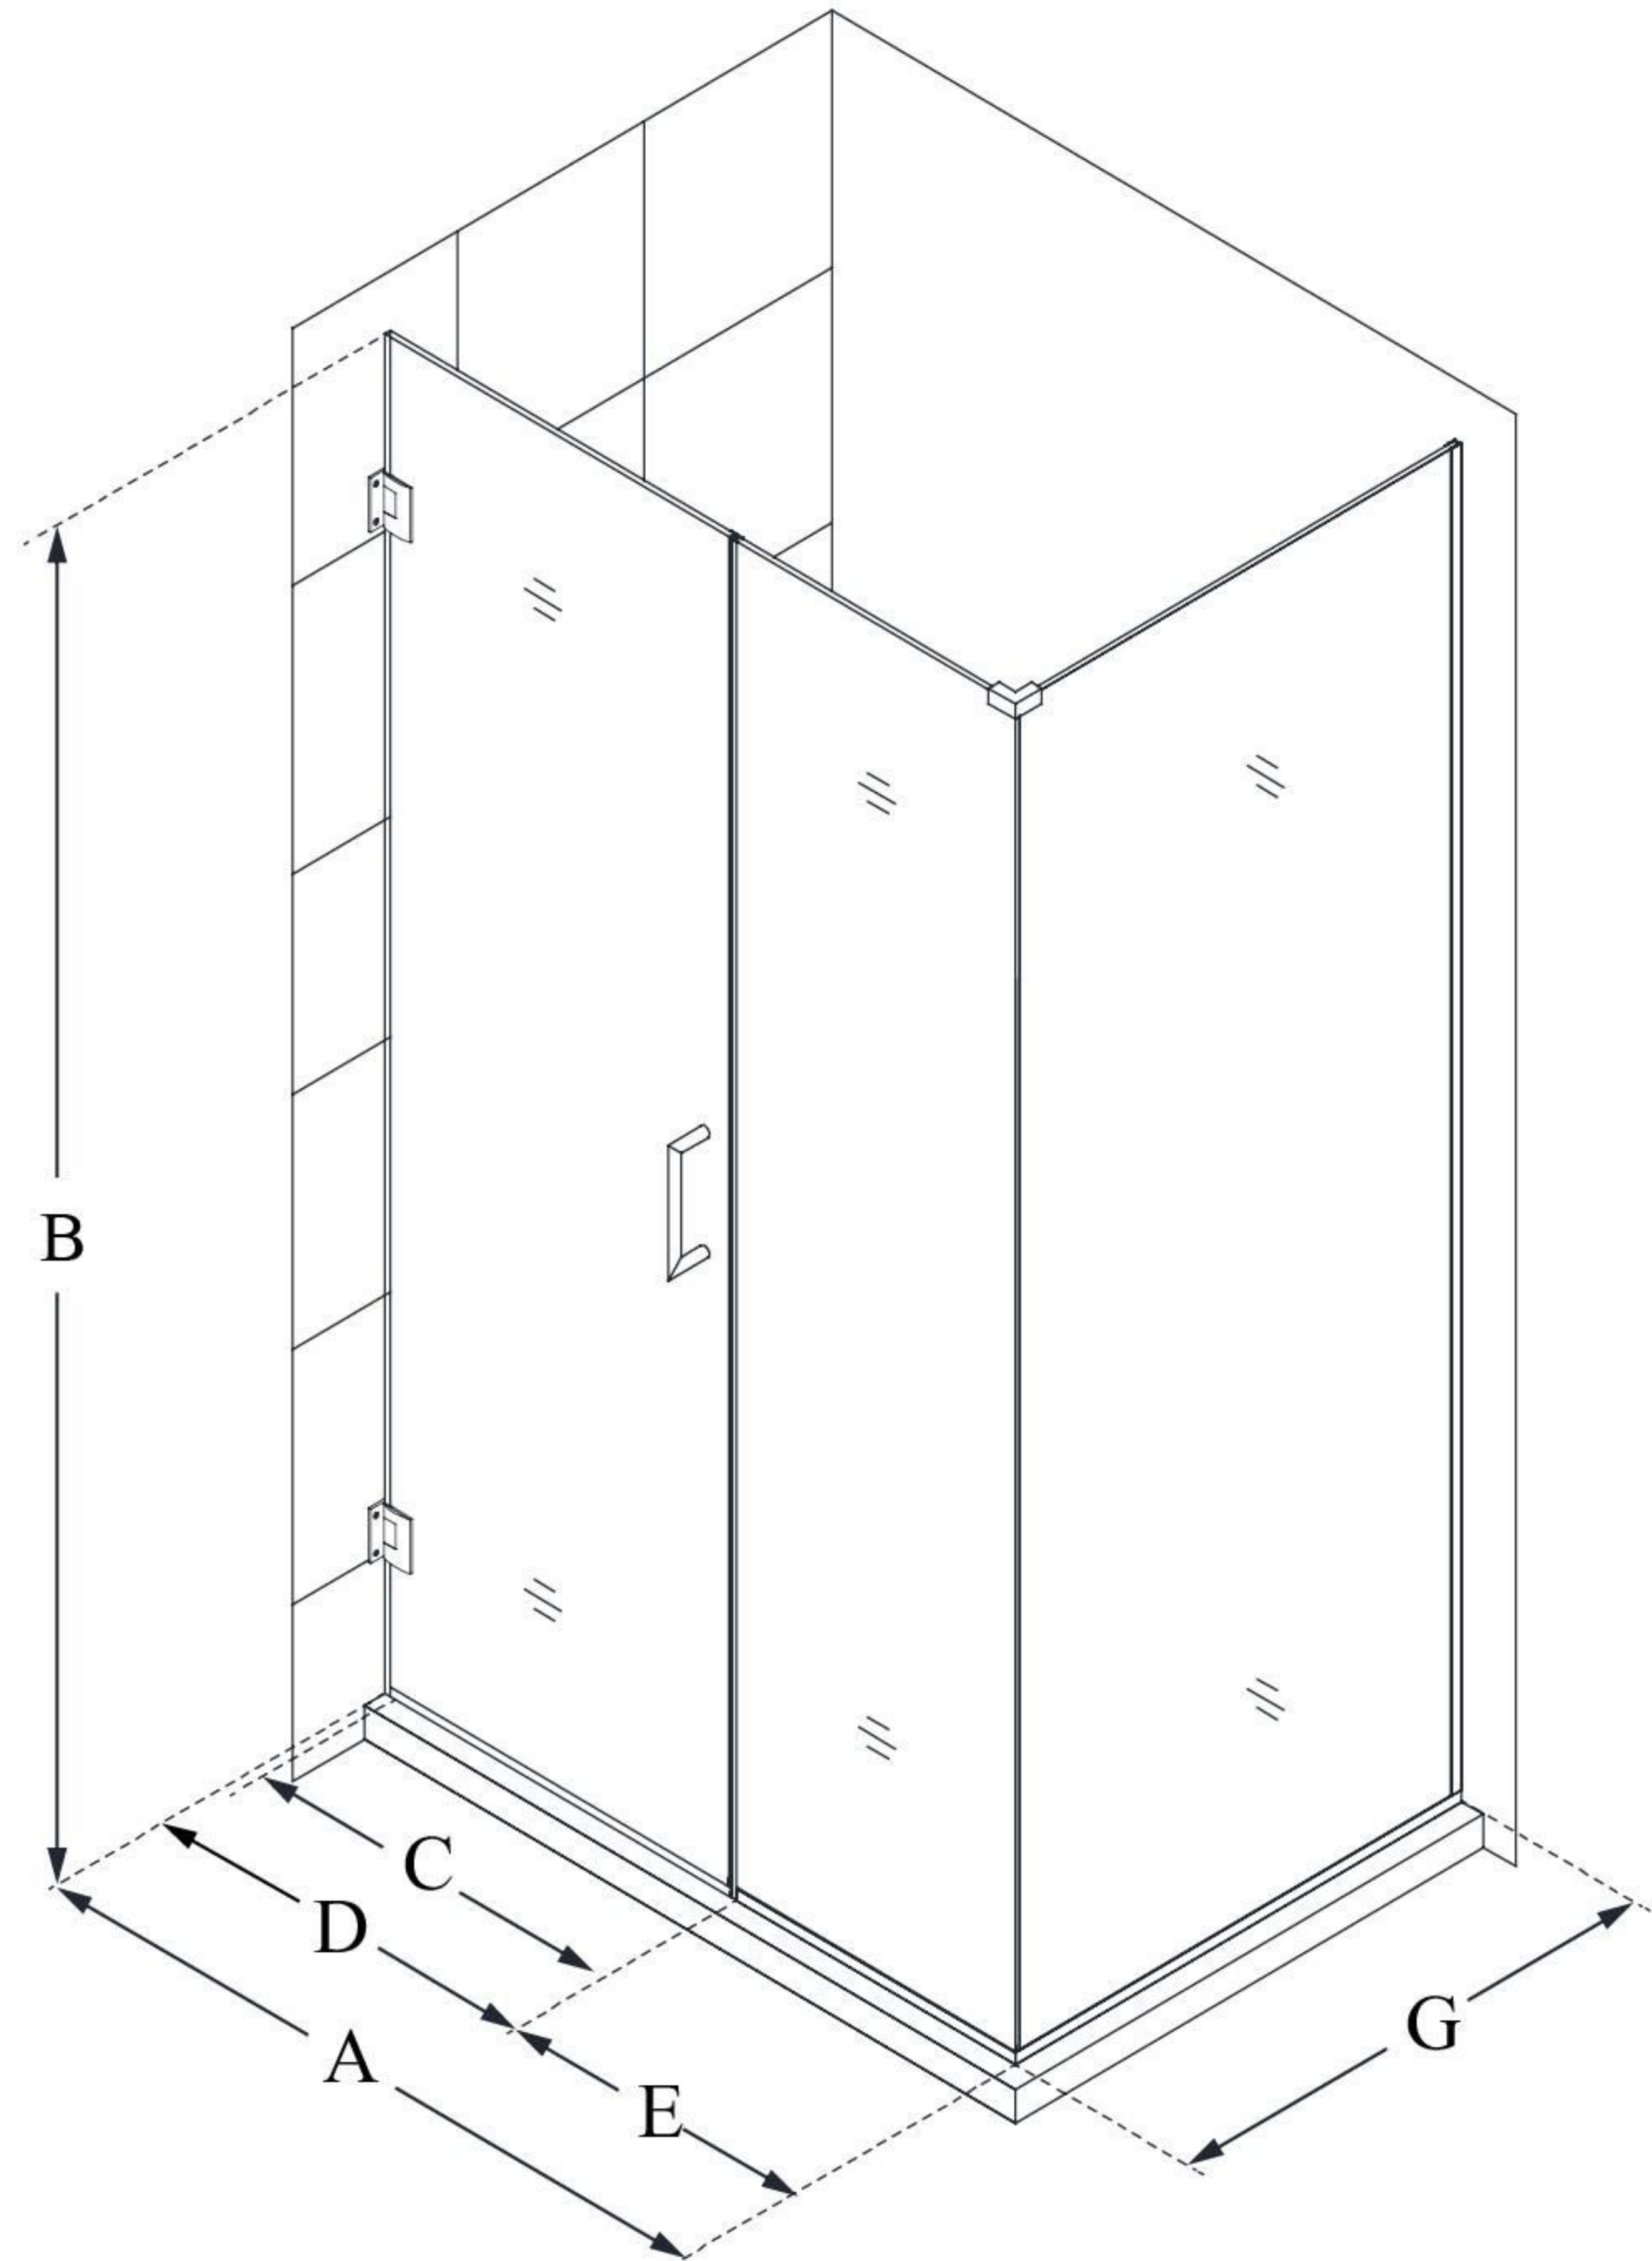

# UNIDOOR PLUS

DreamLine Unidoor Plus 42 1/2"  
W x 34 3/8" D x 72" H Frameless  
Hinged Shower Enclosure, Clear  
Glass

**SWING DOOR**

## CONFIGURATION DIMENSIONS:

**A: 42 1/2"**

MODEL WIDTH

**B: 72"**

MODEL HEIGHT

**C: 27"**

ACCESS WIDTH

**D: 28"**

DOOR WIDTH

**E: 14 1/2"**

INLINE PANEL WIDTH

**G: 34 3/8"**

RETURN PANEL WIDTH

DreamLine reserves the right to update or modify the hardware or materials pictured without prior notice for the purpose of product improvement and customer satisfaction.