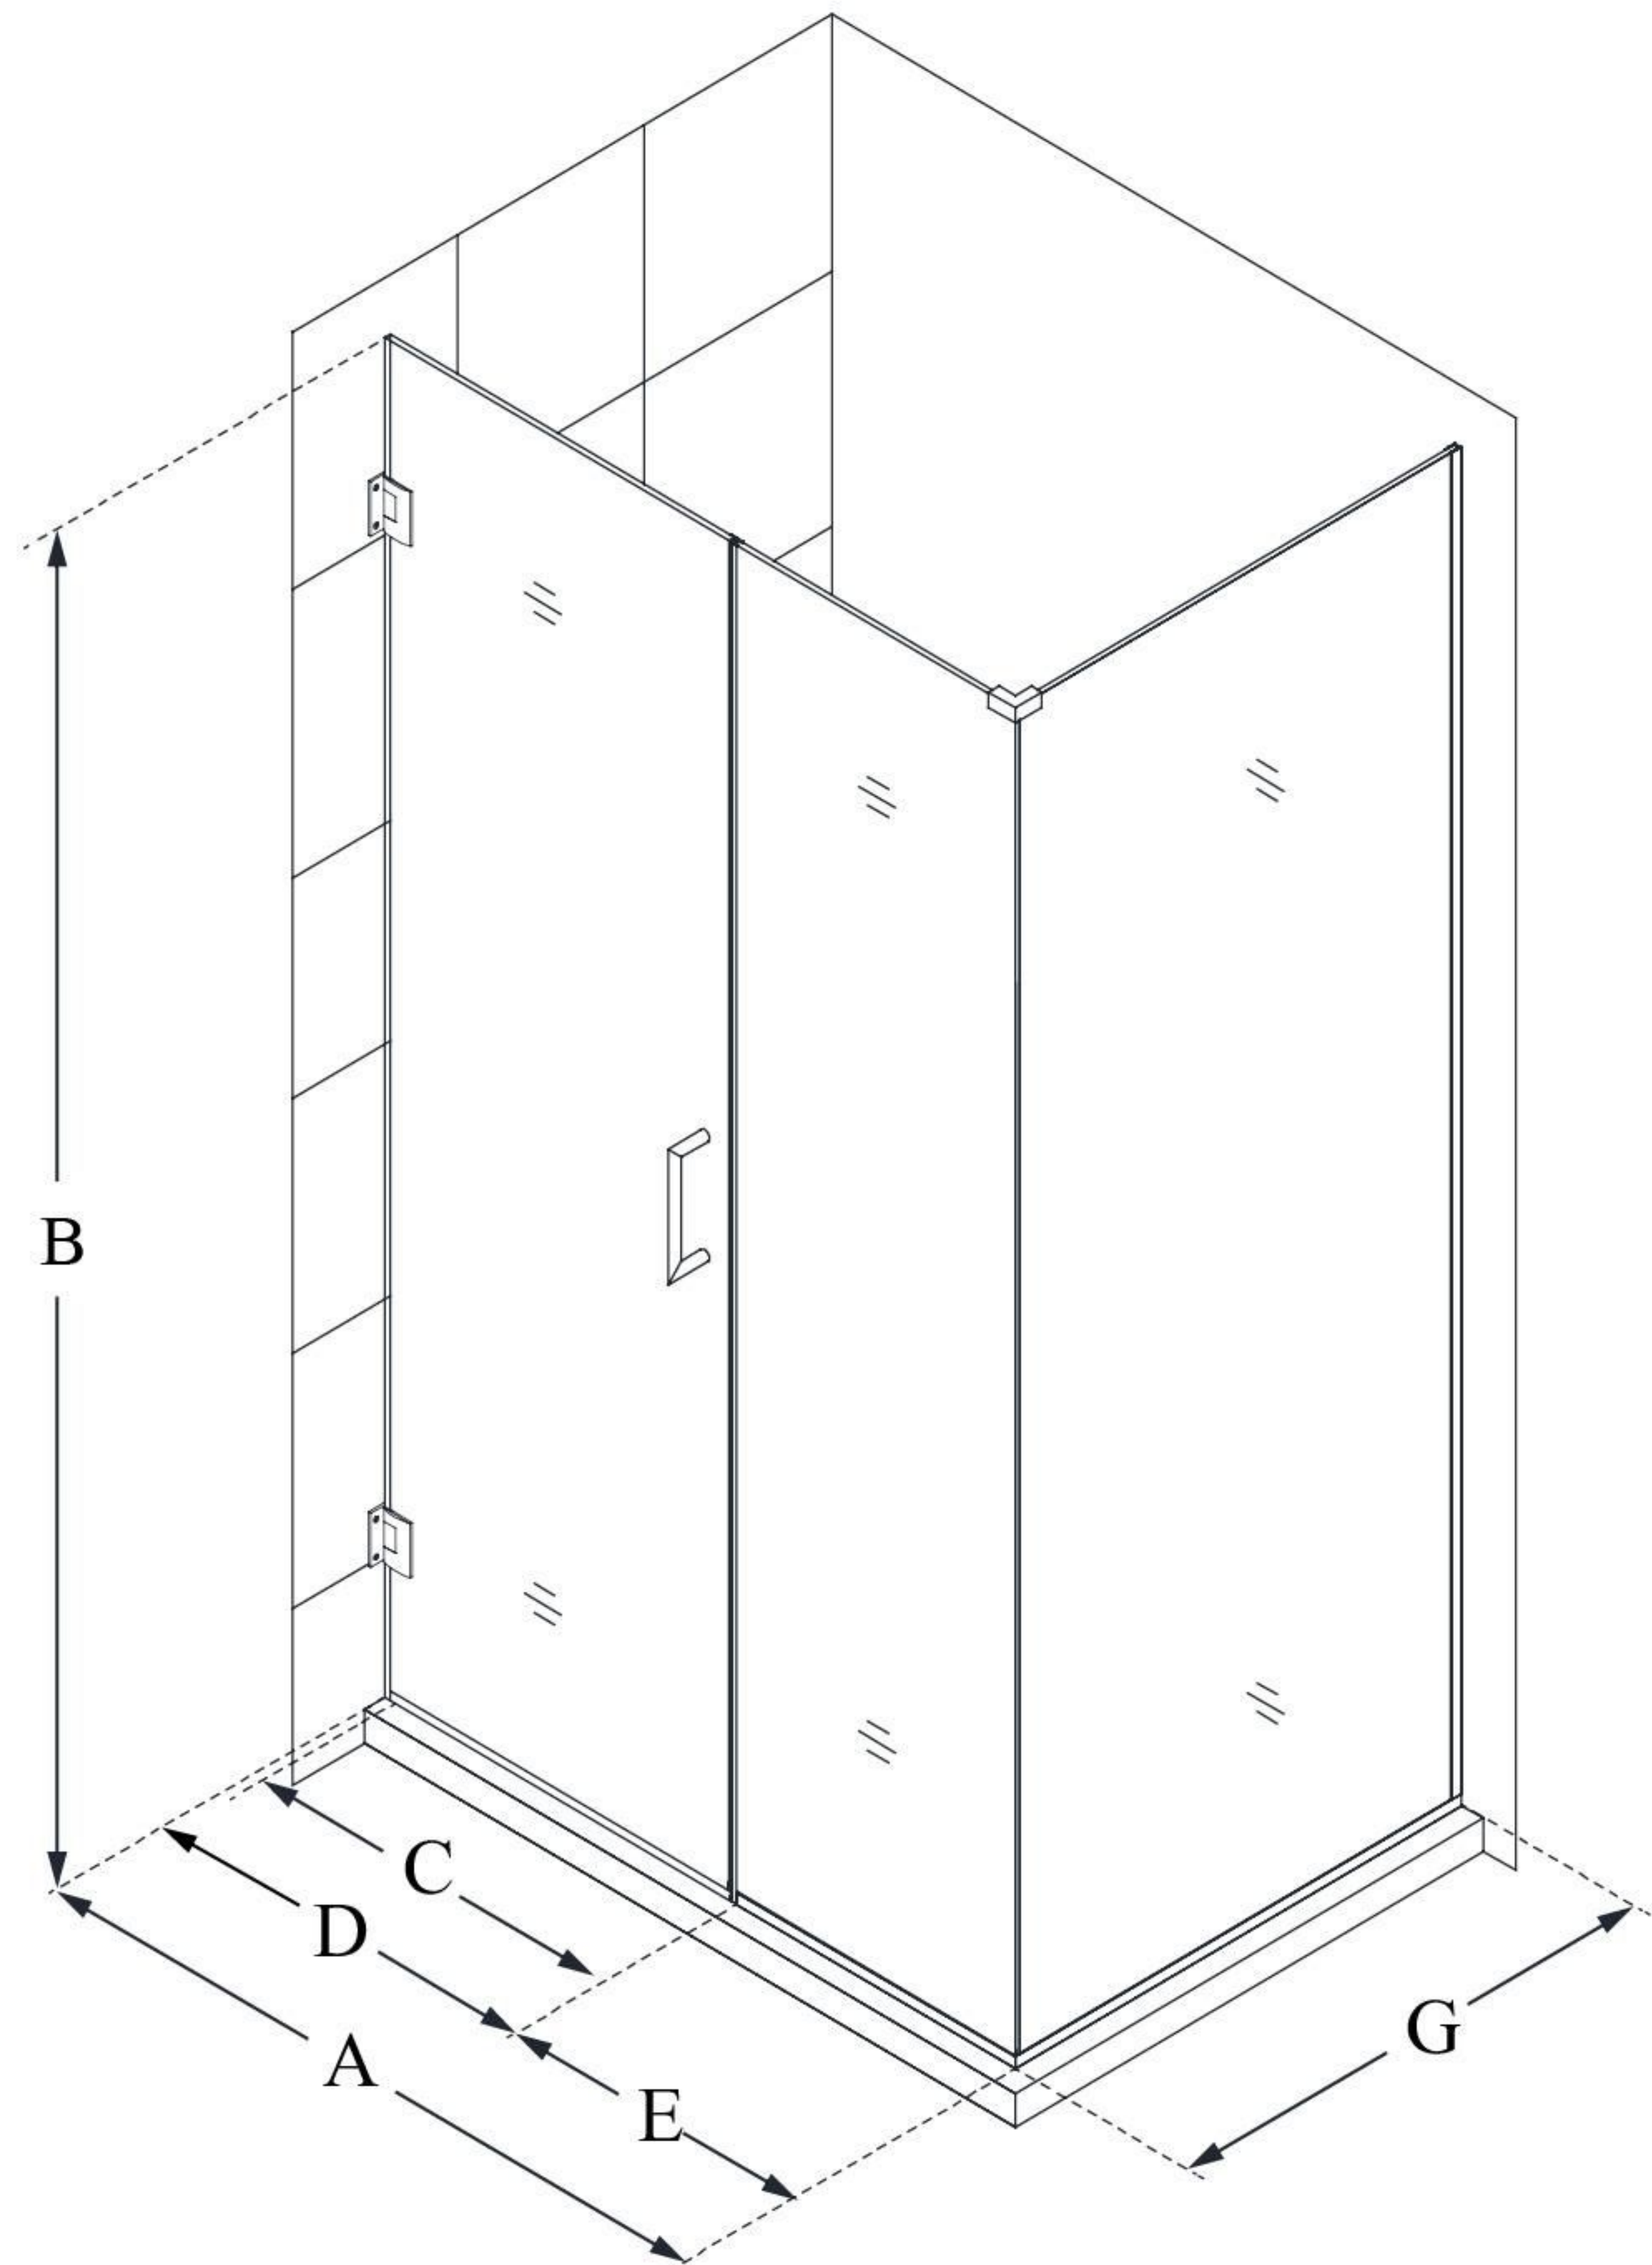

SHEN-24425300

UNIDOOR PLUS

DreamLine Unidoor Plus 42 1/2"
W x 30 3/8" D x 72" H Frameless
Hinged Shower Enclosure, Clear
Glass

SWING DOOR

CONFIGURATION DIMENSIONS:

A: 42 1/2"

MODEL WIDTH

B: 72"

MODEL HEIGHT

C: 27"

ACCESS WIDTH

D: 28"

DOOR WIDTH

E: 14 1/2"

INLINE PANEL WIDTH

G: 30 3/8"

RETURN PANEL WIDTH

DreamLine reserves the right to update or modify the hardware or materials pictured without prior notice for the purpose of product improvement and customer satisfaction.