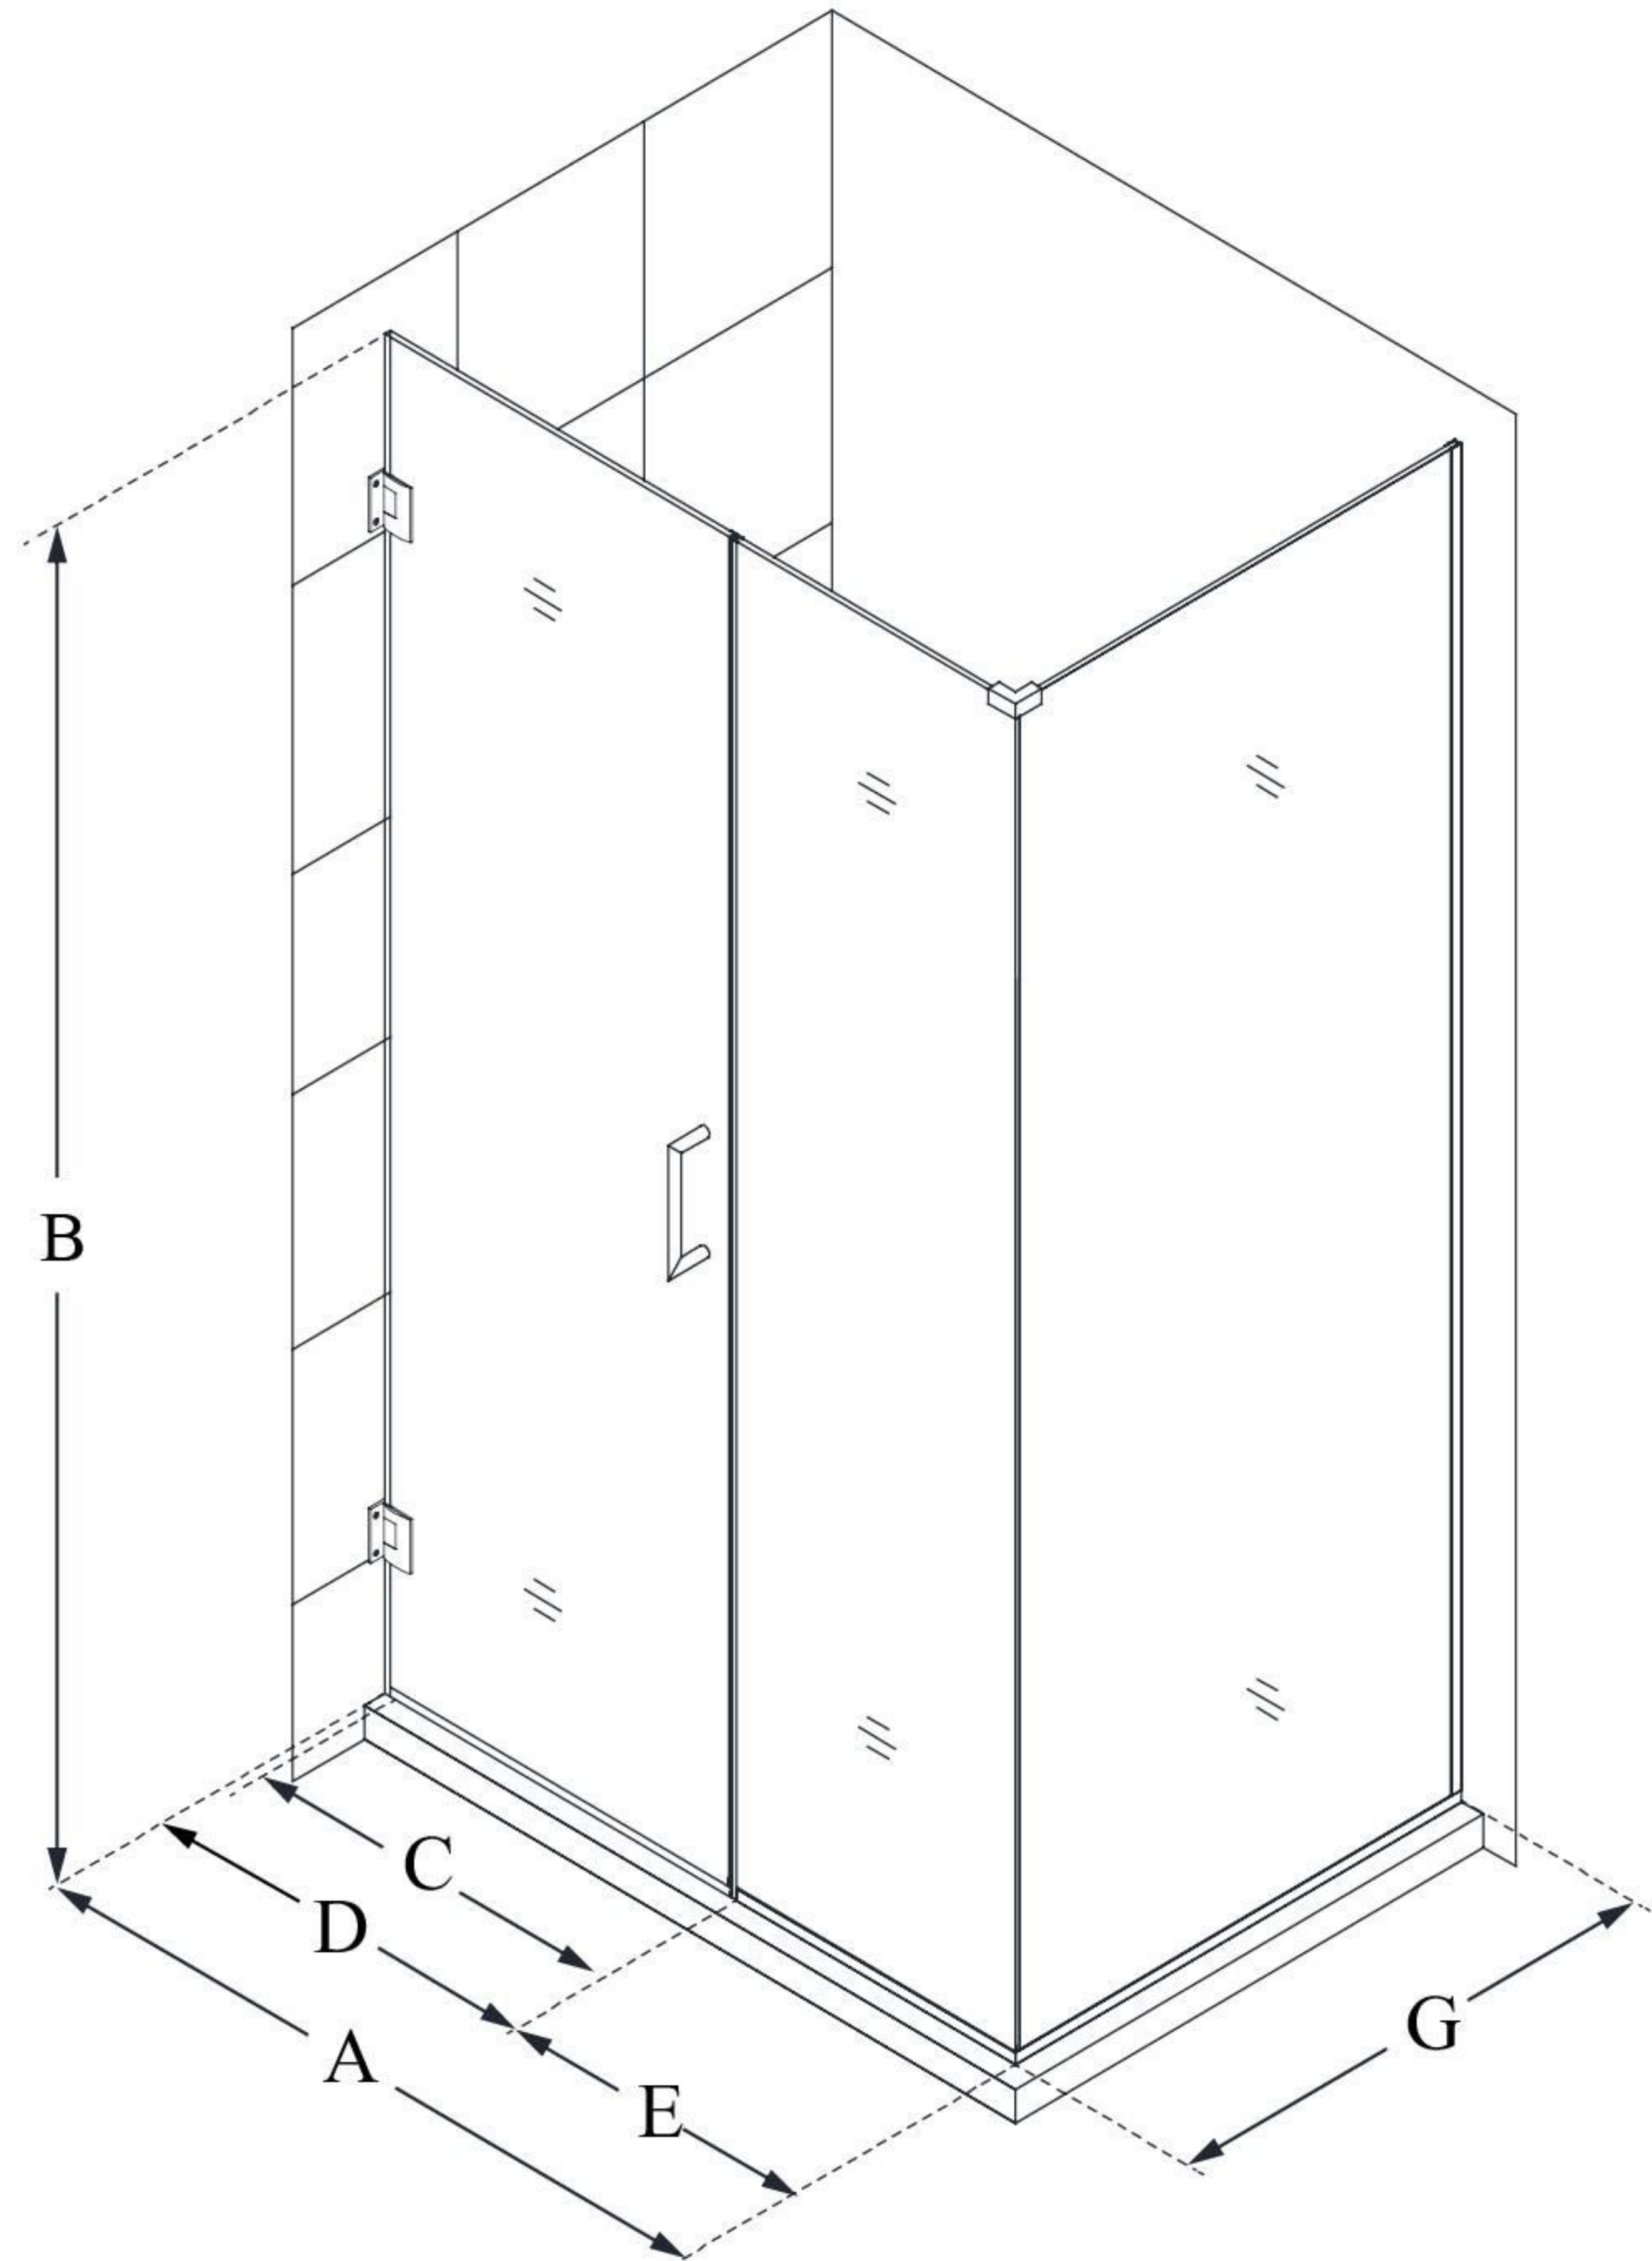

SHEN-24420340

UNIDOOR PLUS

DreamLine Unidoor Plus 42" W
x 34 3/8" D x 72" H Frameless
Hinged Shower Enclosure, Clear
Glass

SWING DOOR

CONFIGURATION DIMENSIONS:

A: 42"

MODEL WIDTH

B: 72"

MODEL HEIGHT

C: 27"

ACCESS WIDTH

D: 28"

DOOR WIDTH

E: 14"

INLINE PANEL WIDTH

G: 34 3/8"

RETURN PANEL WIDTH

DreamLine reserves the right to update or modify the hardware or materials pictured without prior notice for the purpose of product improvement and customer satisfaction.