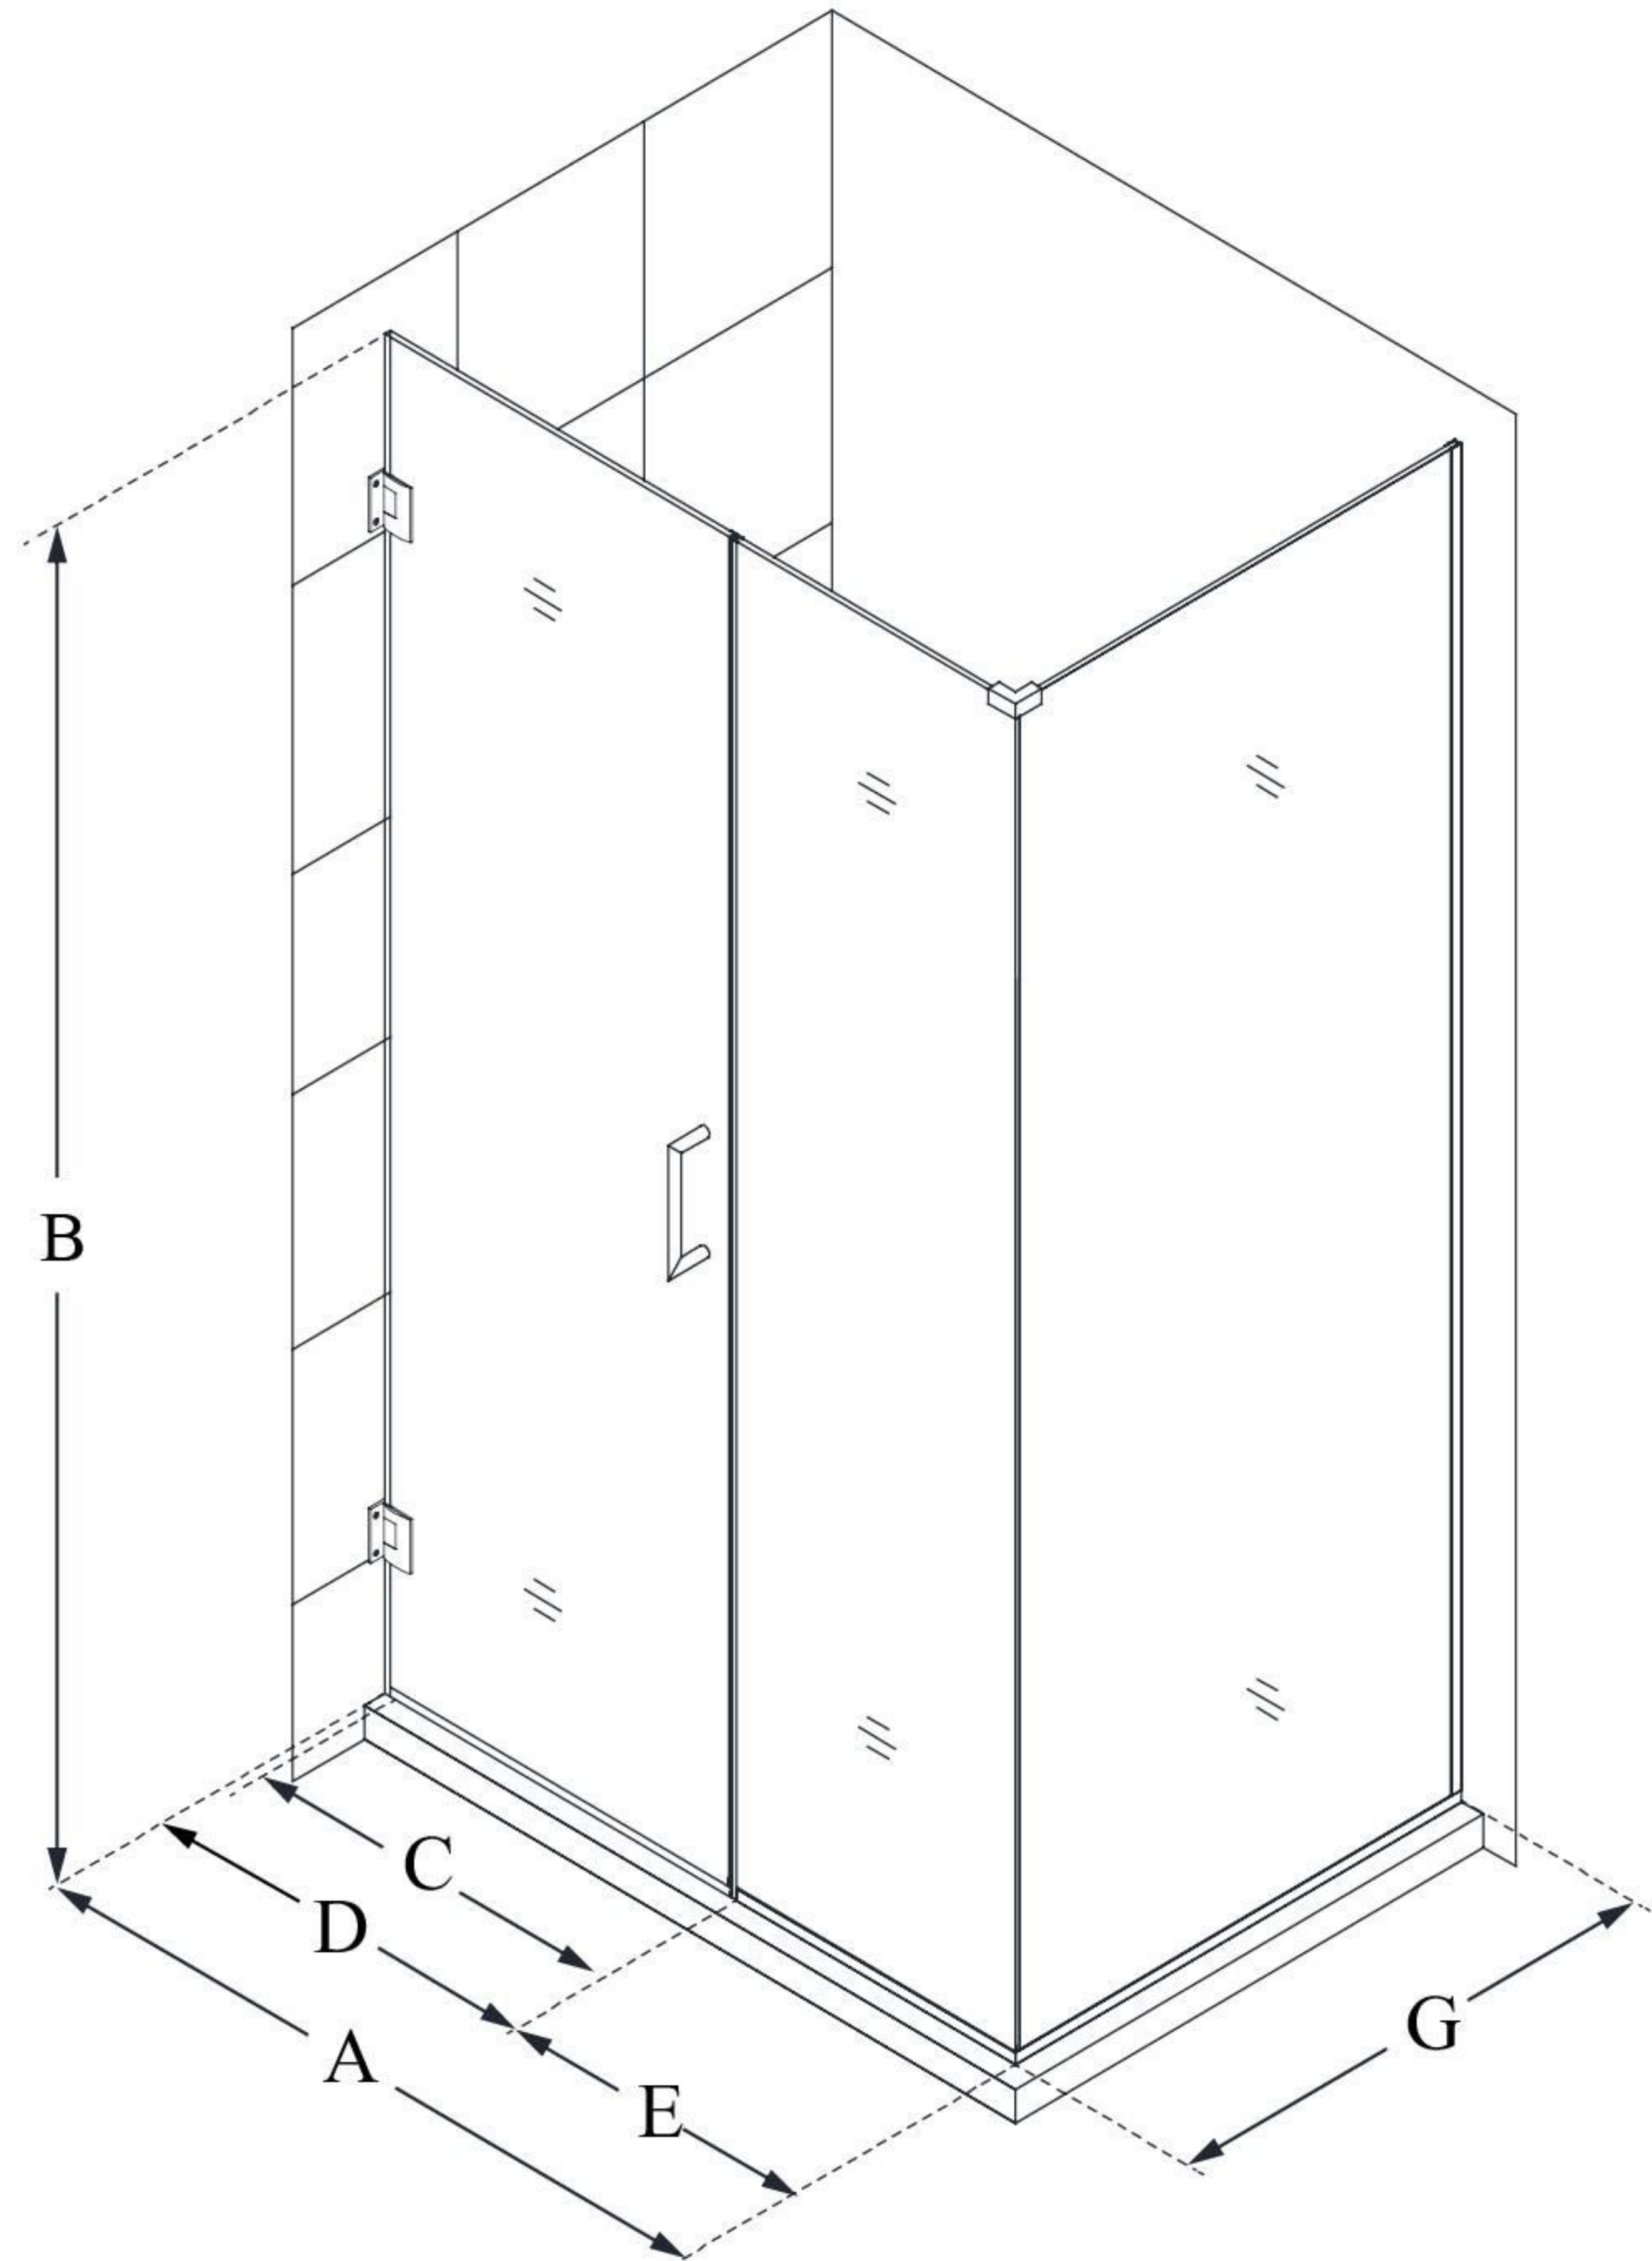

SHEN-24420300

UNIDOOR PLUS

DreamLine Unidoor Plus 42" W
x 30 3/8" D x 72" H Frameless
Hinged Shower Enclosure, Clear
Glass

SWING DOOR

CONFIGURATION DIMENSIONS:

A: 42"

MODEL WIDTH

B: 72"

MODEL HEIGHT

C: 27"

ACCESS WIDTH

D: 28"

DOOR WIDTH

E: 14"

INLINE PANEL WIDTH

G: 30 3/8"

RETURN PANEL WIDTH

DreamLine reserves the right to update or modify the hardware or materials pictured without prior notice for the purpose of product improvement and customer satisfaction.