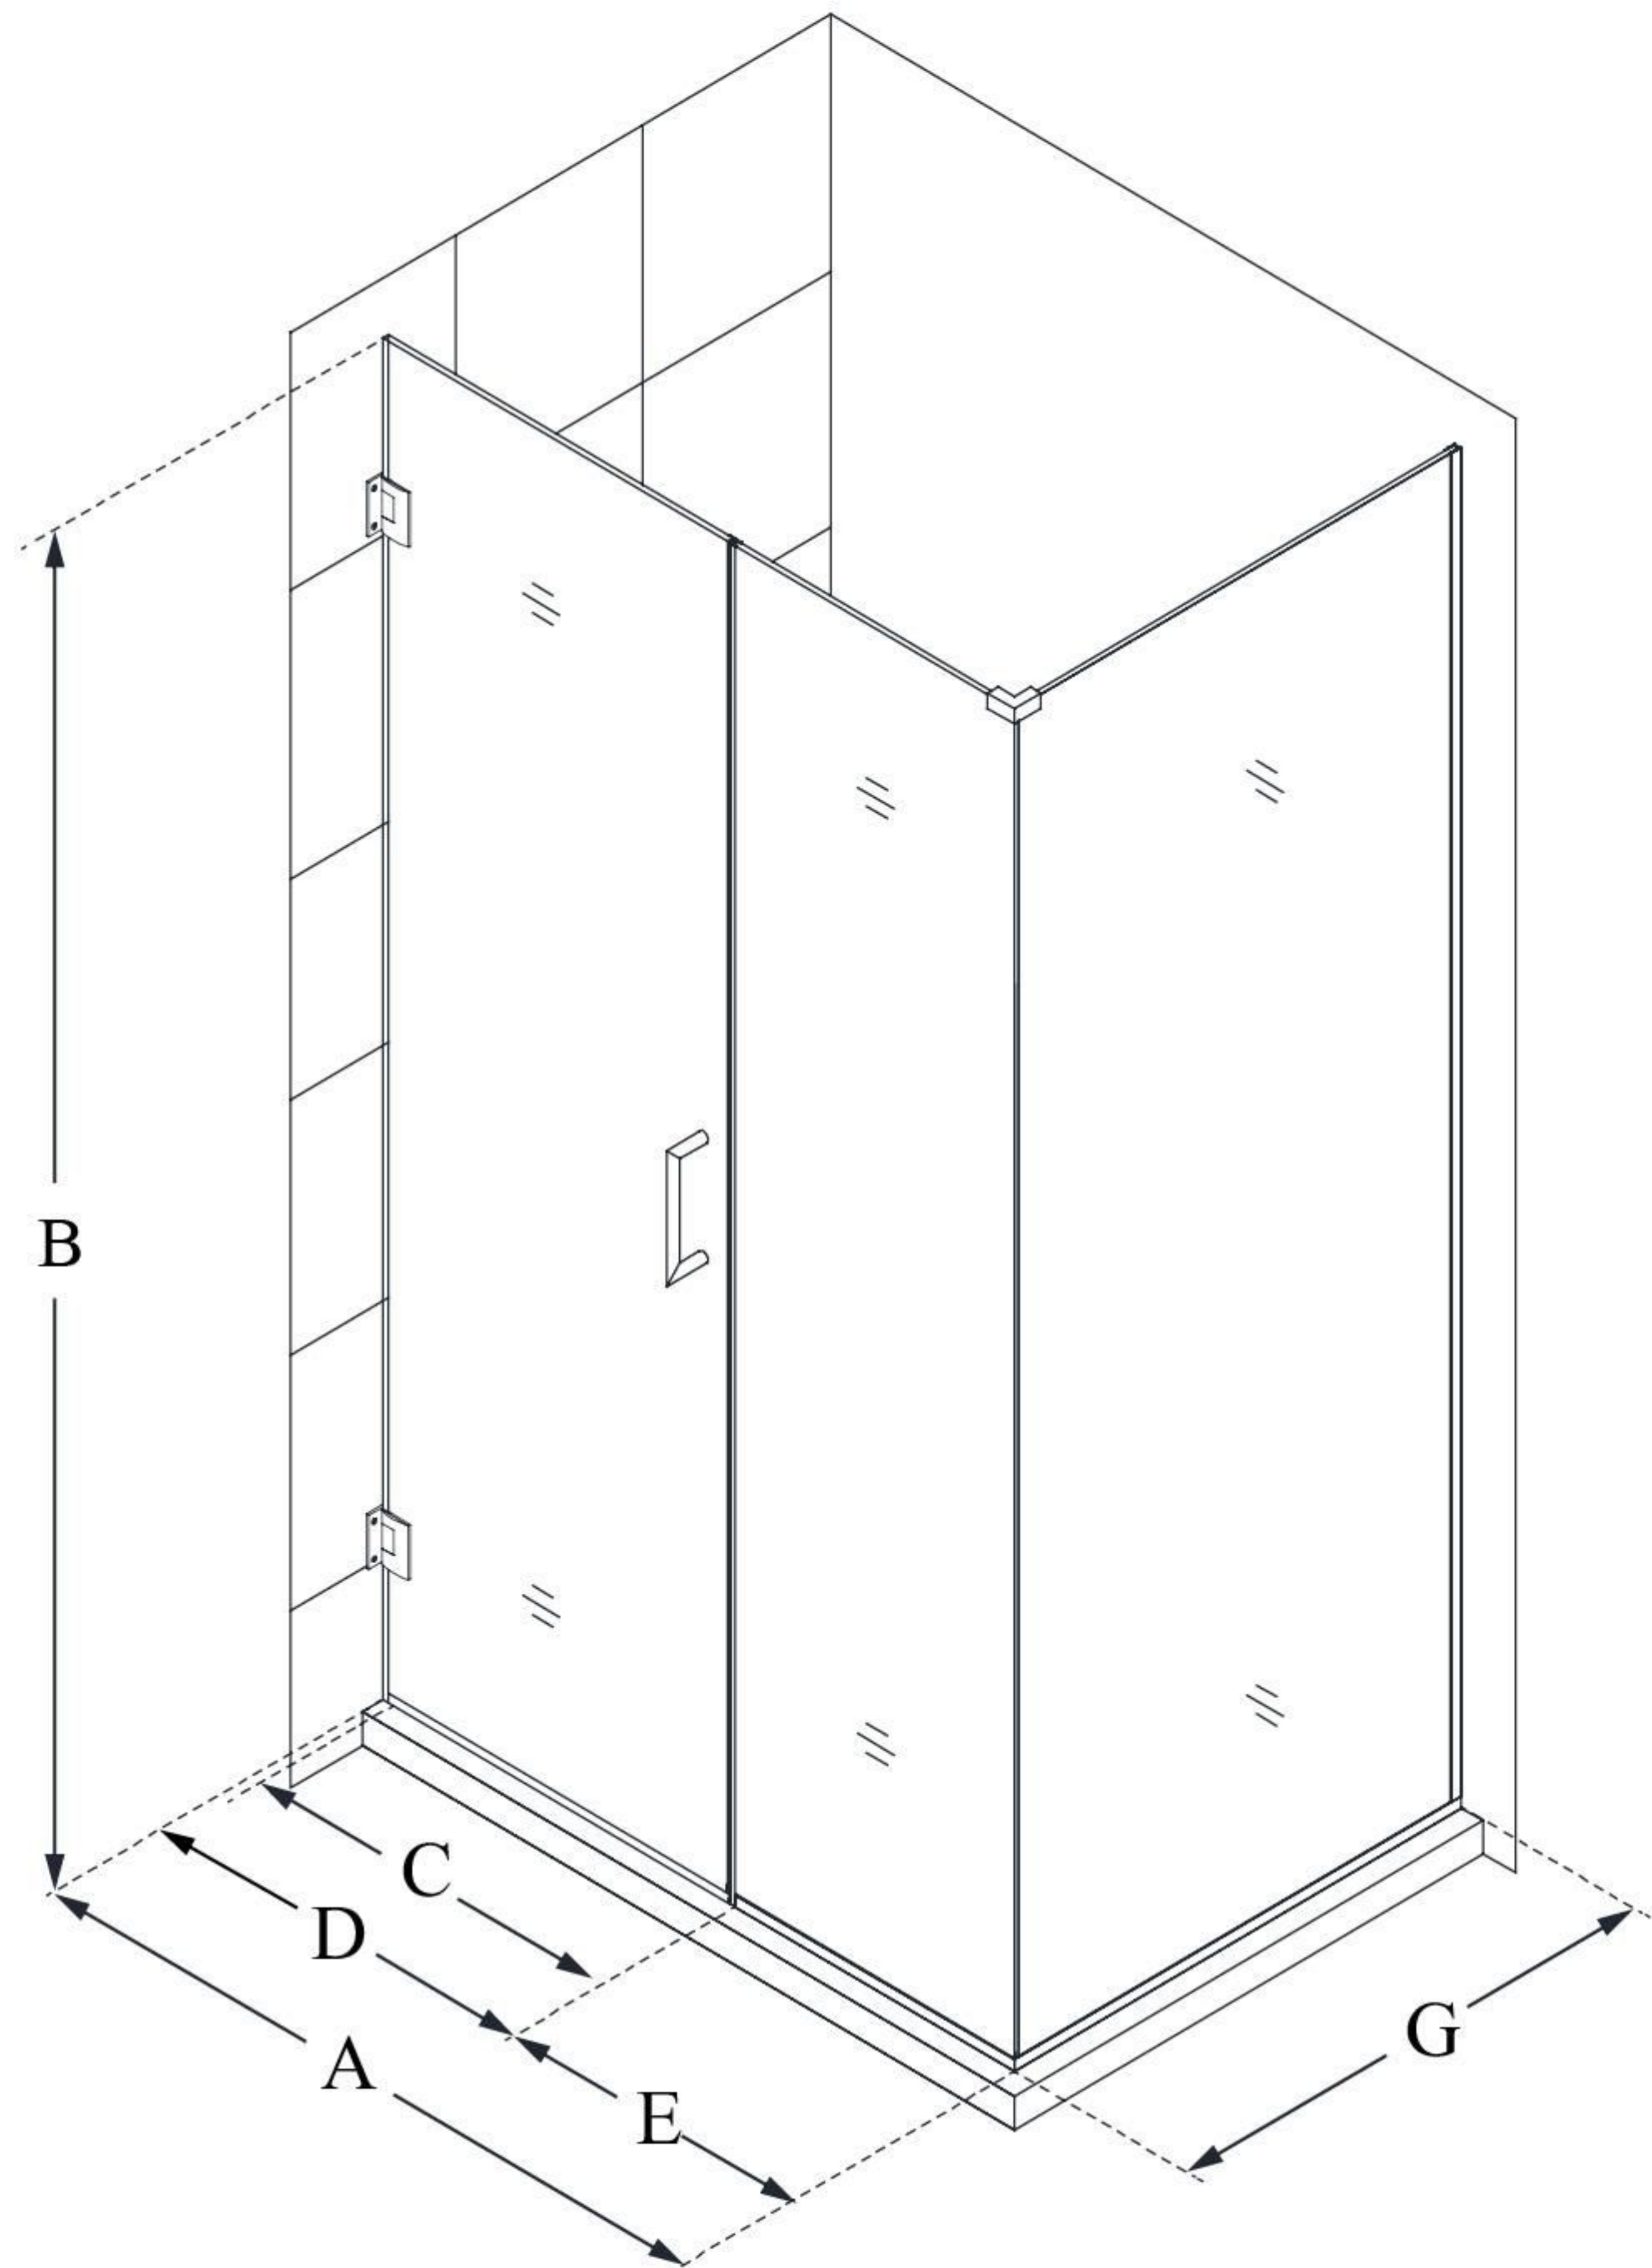

SHEN-24415340

UNIDOOR PLUS

DreamLine Unidoor Plus 41 1/2"
W x 34 3/8" D x 72" H Frameless
Hinged Shower Enclosure, Clear
Glass

SWING DOOR

CONFIGURATION DIMENSIONS:

A: 41 1/2"

MODEL WIDTH

B: 72"

MODEL HEIGHT

C: 26"

ACCESS WIDTH

D: 27"

DOOR WIDTH

E: 14 1/2"

INLINE PANEL WIDTH

G: 34 3/8"

RETURN PANEL WIDTH

DreamLine reserves the right to update or modify the hardware or materials pictured without prior notice for the purpose of product improvement and customer satisfaction.