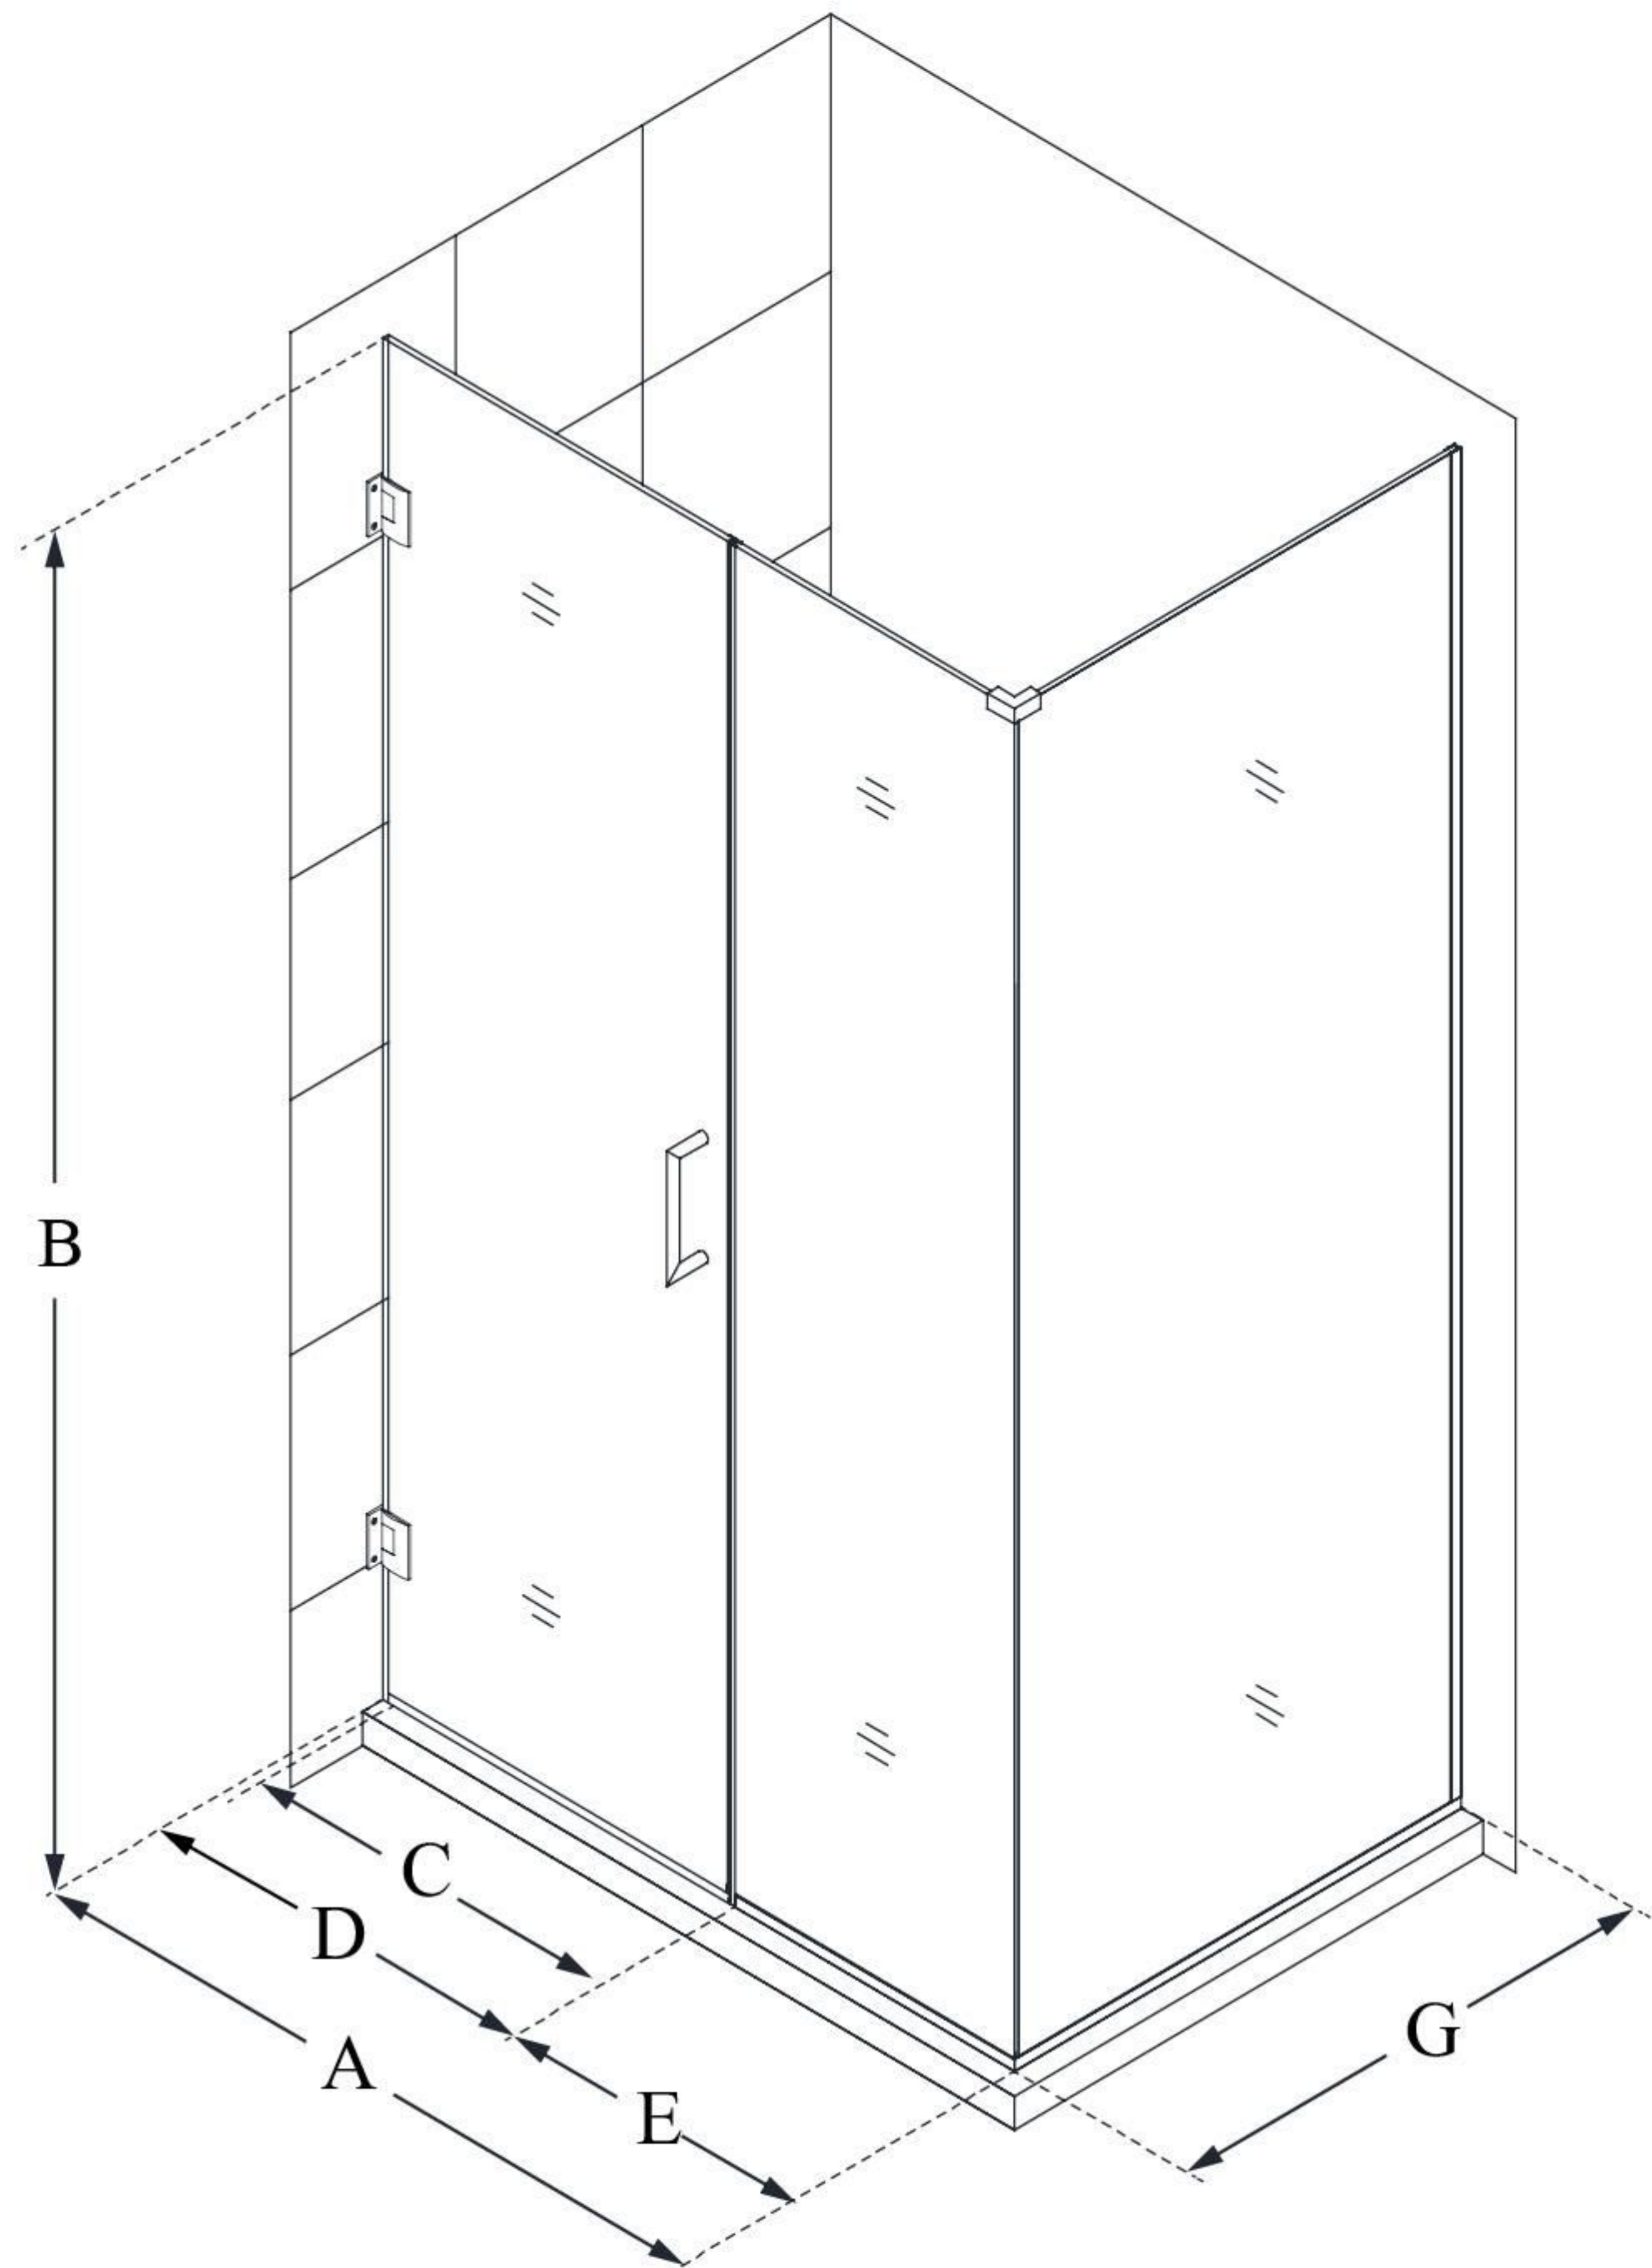

SHEN-24415300

UNIDOOR PLUS

DreamLine Unidoor Plus 41 1/2"
W x 30 3/8" D x 72" H Frameless
Hinged Shower Enclosure, Clear
Glass

SWING DOOR

CONFIGURATION DIMENSIONS:

A: 41 1/2"

MODEL WIDTH

B: 72"

MODEL HEIGHT

C: 26"

ACCESS WIDTH

D: 27"

DOOR WIDTH

E: 14 1/2"

INLINE PANEL WIDTH

G: 30 3/8"

RETURN PANEL WIDTH

DreamLine reserves the right to update or modify the hardware or materials pictured without prior notice for the purpose of product improvement and customer satisfaction.