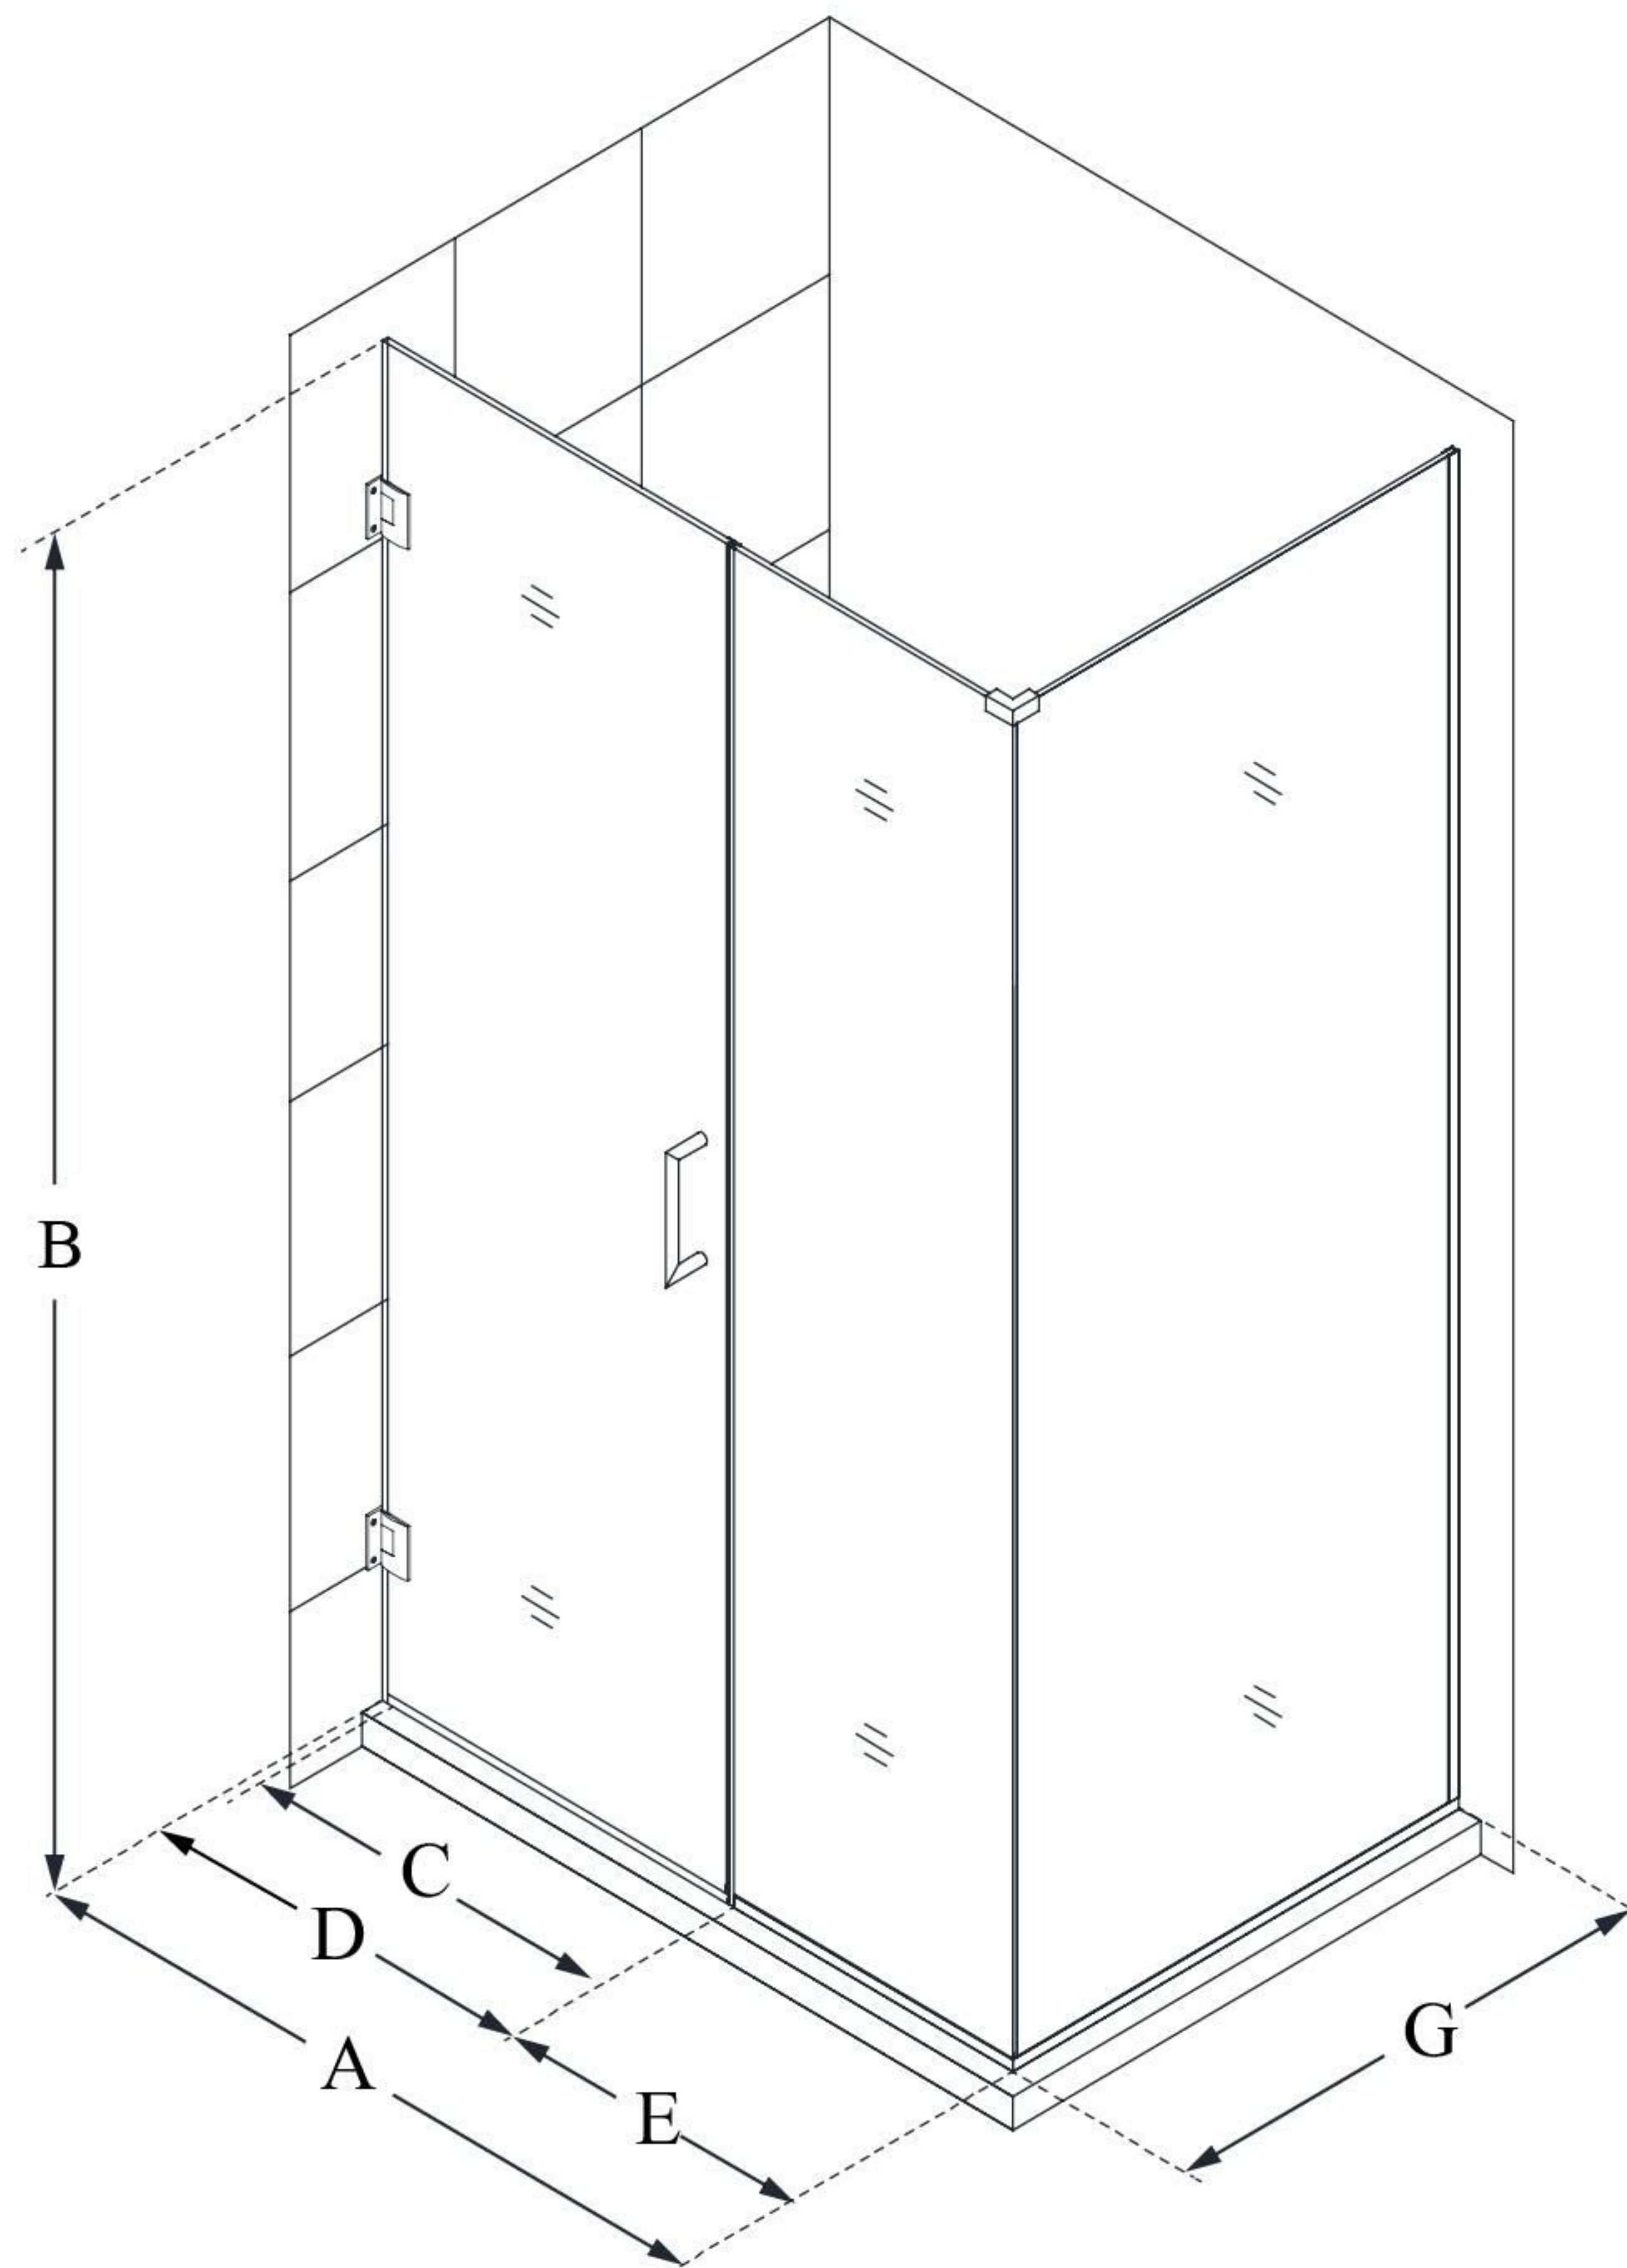

# UNIDOOR PLUS

DreamLine Unidoor Plus 41" W x 34  
3/8" D x 72" H Frameless Hinged  
Shower Enclosure, Clear Glass

**SWING DOOR**

## CONFIGURATION DIMENSIONS:

**A: 41"**

MODEL WIDTH

**B: 72"**

MODEL HEIGHT

**C: 26"**

ACCESS WIDTH

**D: 27"**

DOOR WIDTH

**E: 14"**

INLINE PANEL WIDTH

**G: 34 3/8"**

RETURN PANEL WIDTH

DreamLine reserves the right to update or modify the hardware or materials pictured without prior notice for the purpose of product improvement and customer satisfaction.