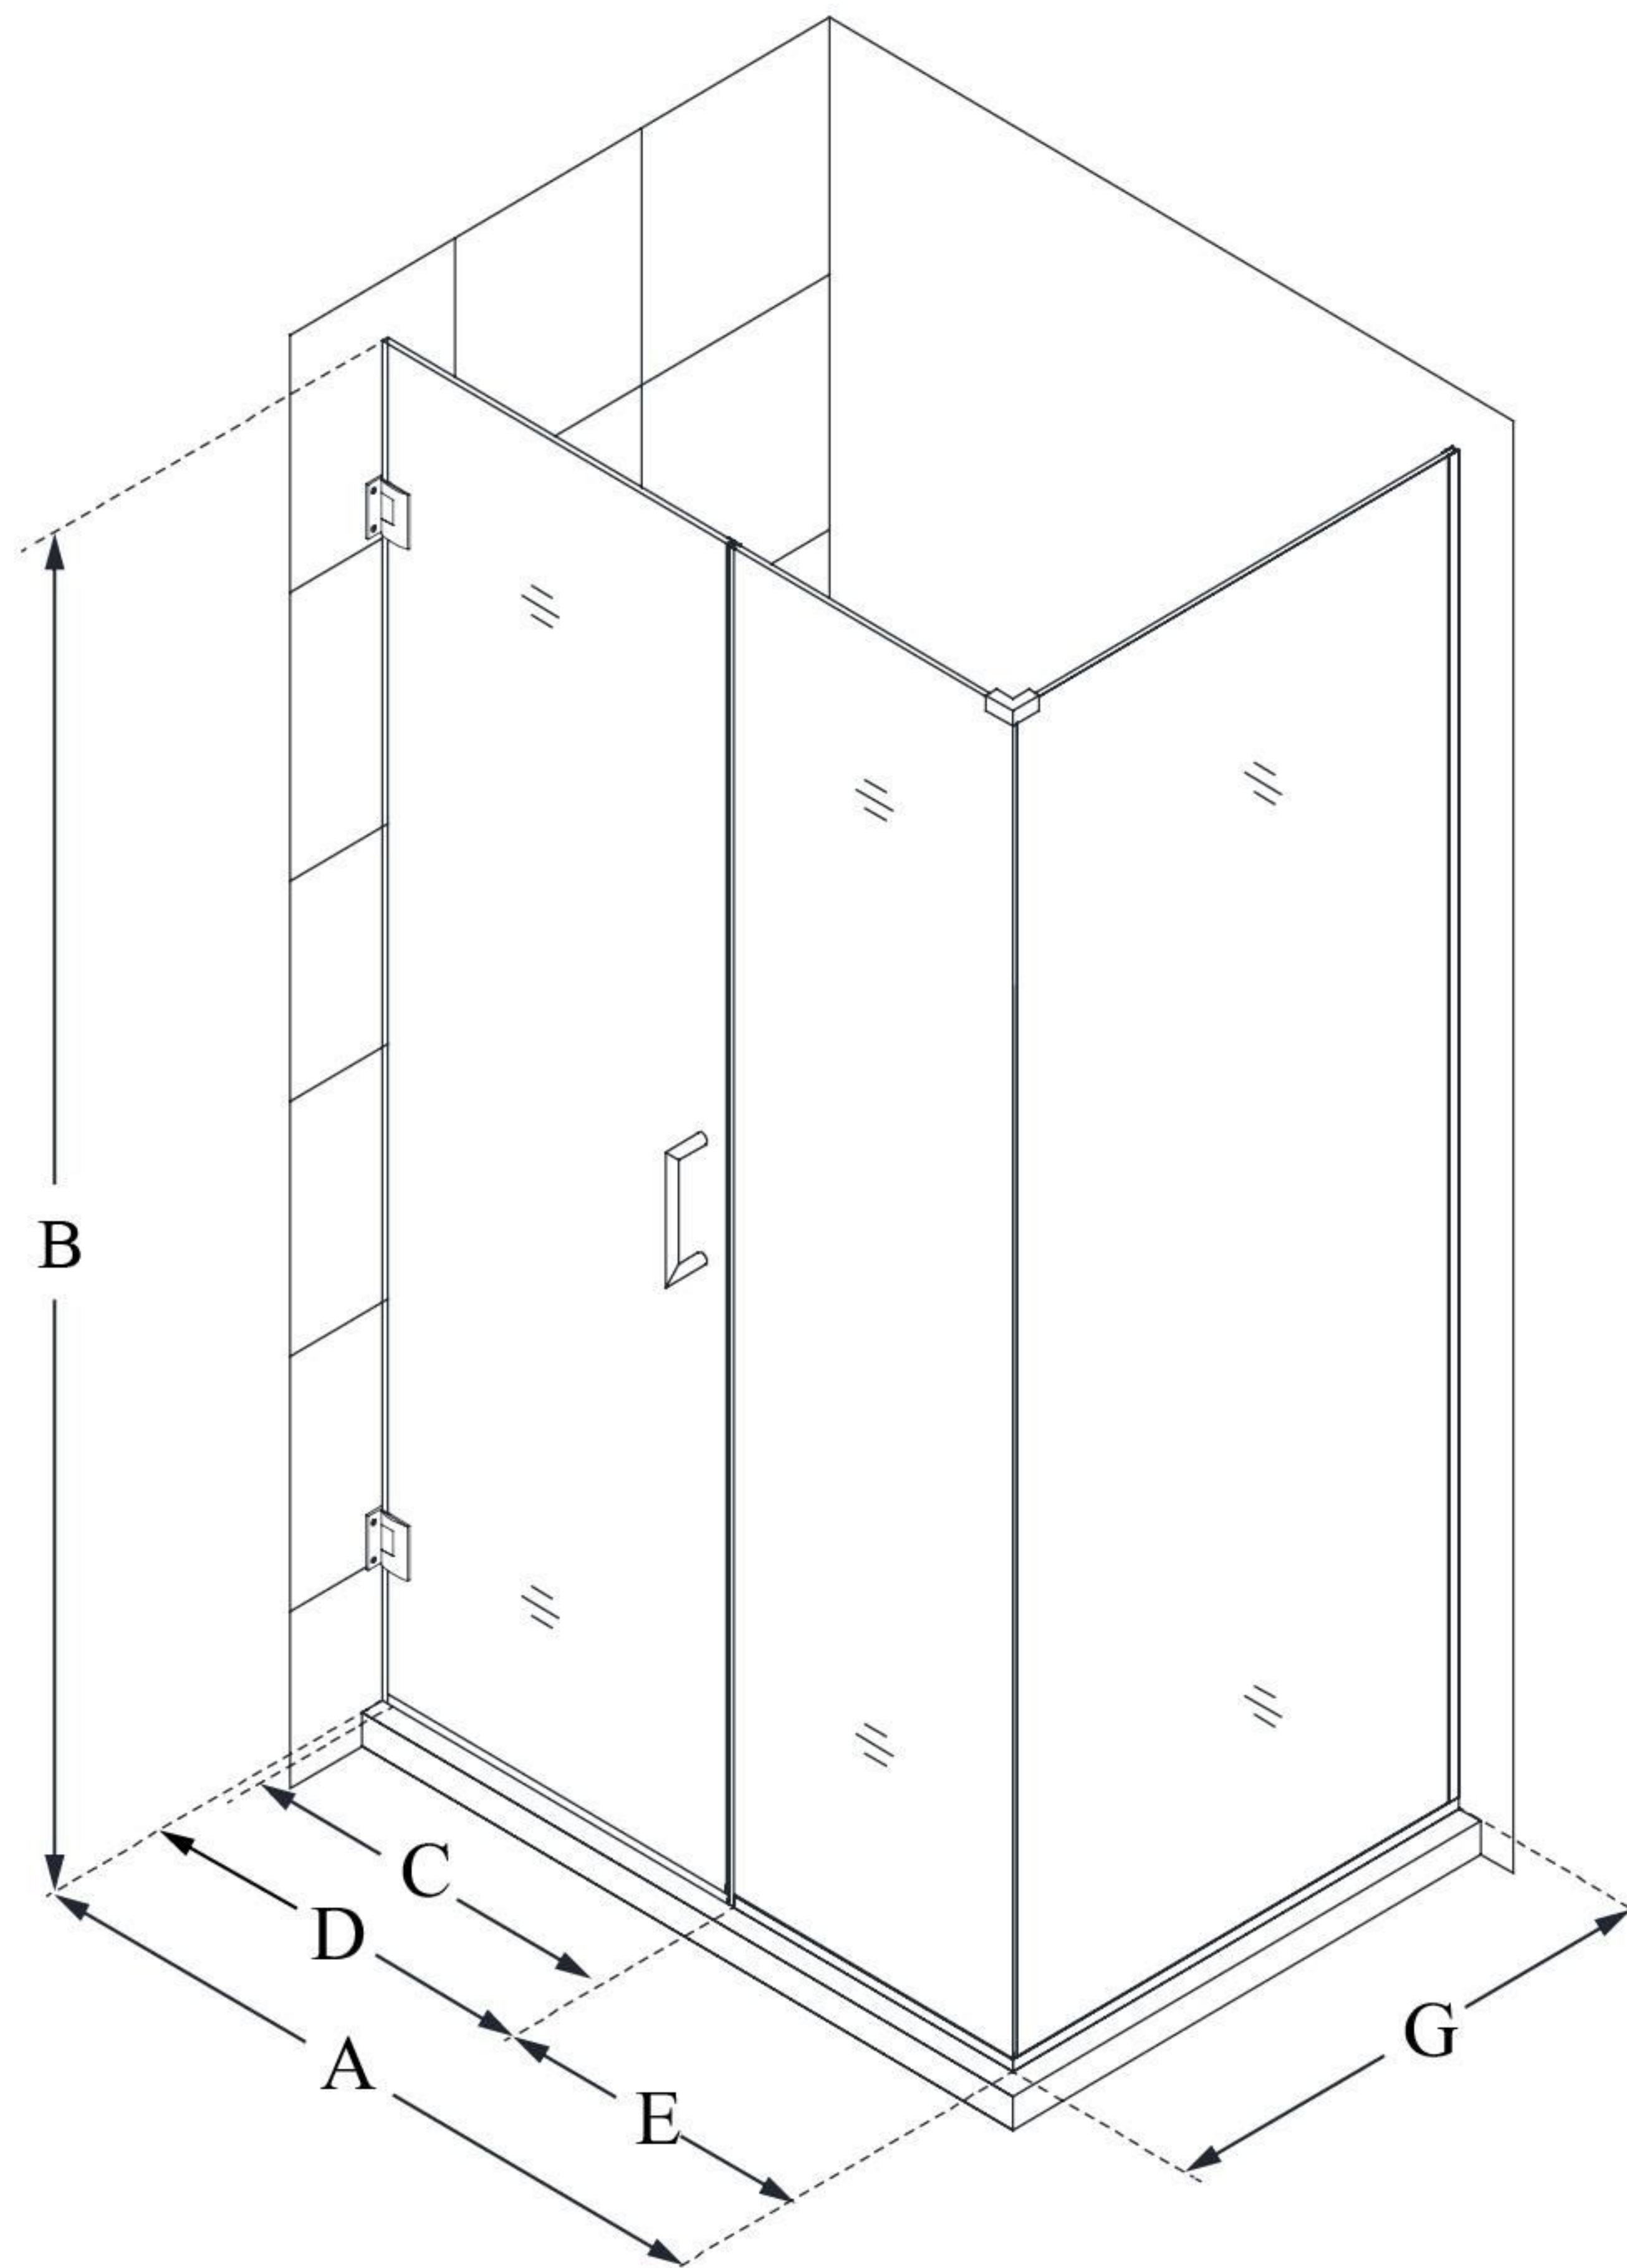

SHEN-24410300

UNIDOOR PLUS

DreamLine Unidoor Plus 41" W x 30
3/8" D x 72" H Frameless Hinged
Shower Enclosure, Clear Glass

SWING DOOR

CONFIGURATION DIMENSIONS:

A: 41"

MODEL WIDTH

B: 72"

MODEL HEIGHT

C: 26"

ACCESS WIDTH

D: 27"

DOOR WIDTH

E: 14"

INLINE PANEL WIDTH

G: 30 3/8"

RETURN PANEL WIDTH

DreamLine reserves the right to update or modify the hardware or materials pictured without prior notice for the purpose of product improvement and customer satisfaction.