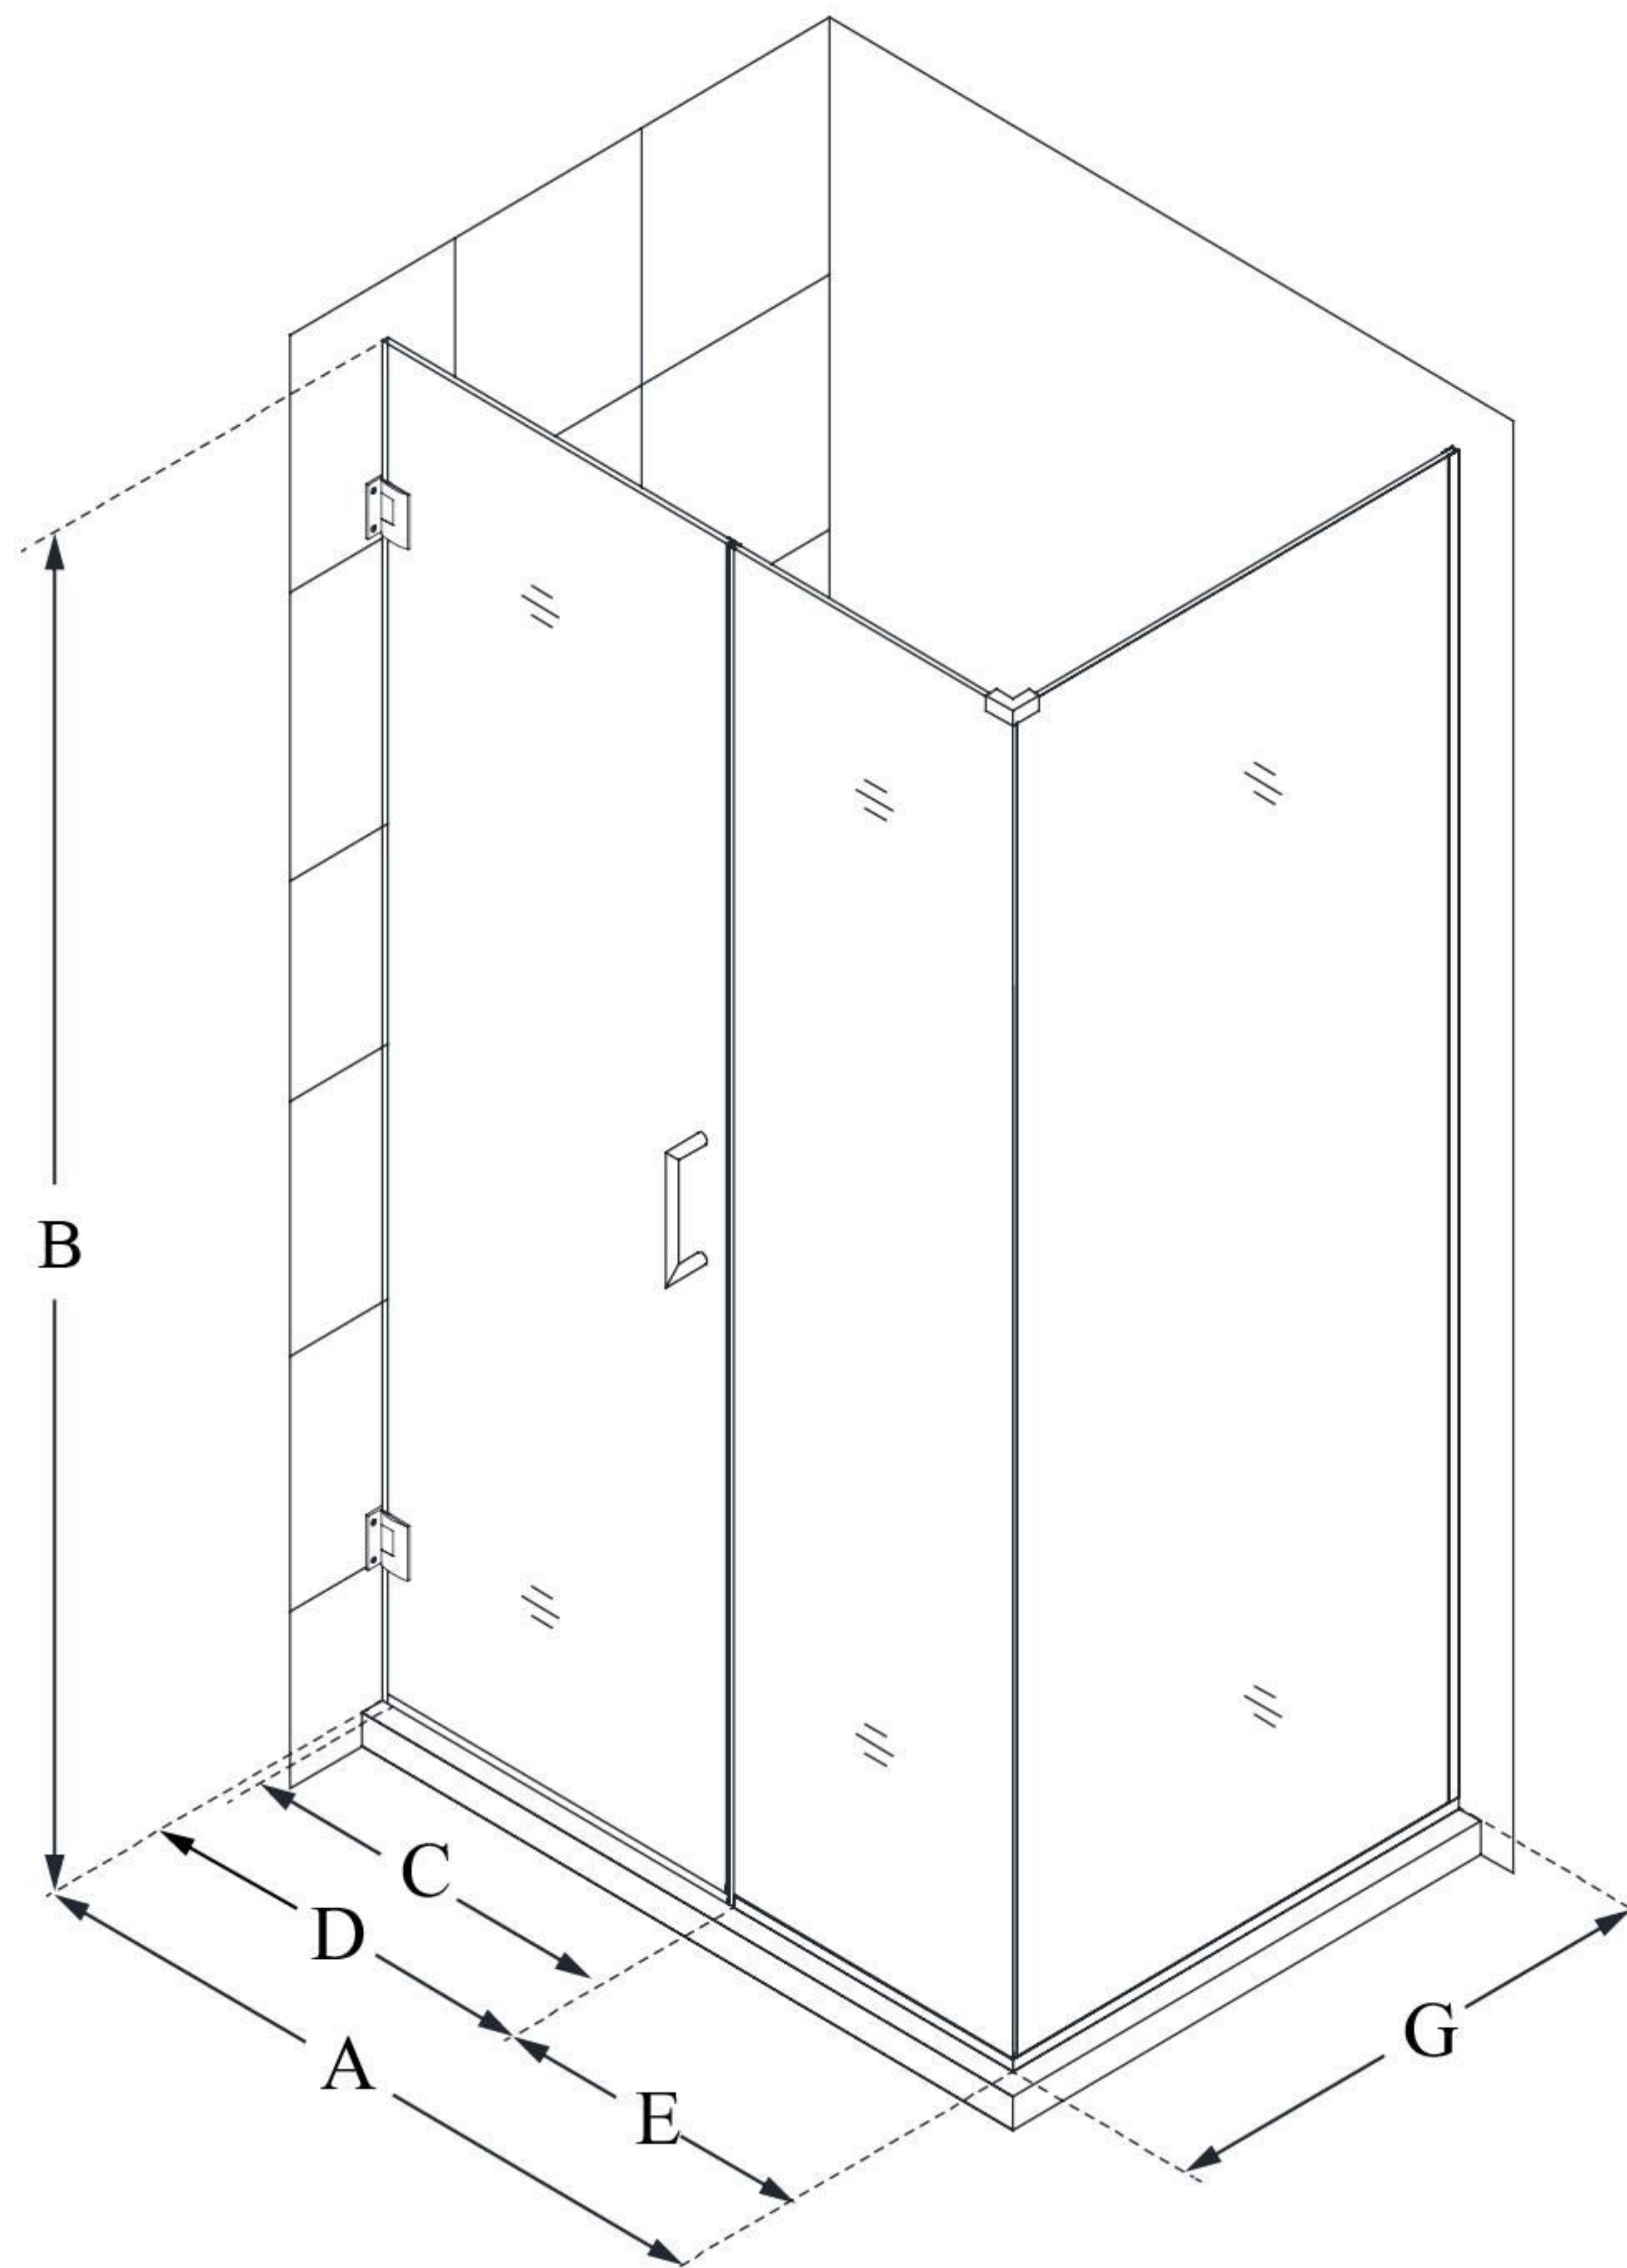

SHEN-24405300

UNIDOOR PLUS

DreamLine Unidoor Plus 40 1/2"
W x 30 3/8" D x 72" H Frameless
Hinged Shower Enclosure, Clear
Glass

SWING DOOR

CONFIGURATION DIMENSIONS:

A: 40 1/2"

MODEL WIDTH

B: 72"

MODEL HEIGHT

C: 25"

ACCESS WIDTH

D: 26"

DOOR WIDTH

E: 14 1/2"

INLINE PANEL WIDTH

G: 30 3/8"

RETURN PANEL WIDTH

DreamLine reserves the right to update or modify the hardware or materials pictured without prior notice for the purpose of product improvement and customer satisfaction.