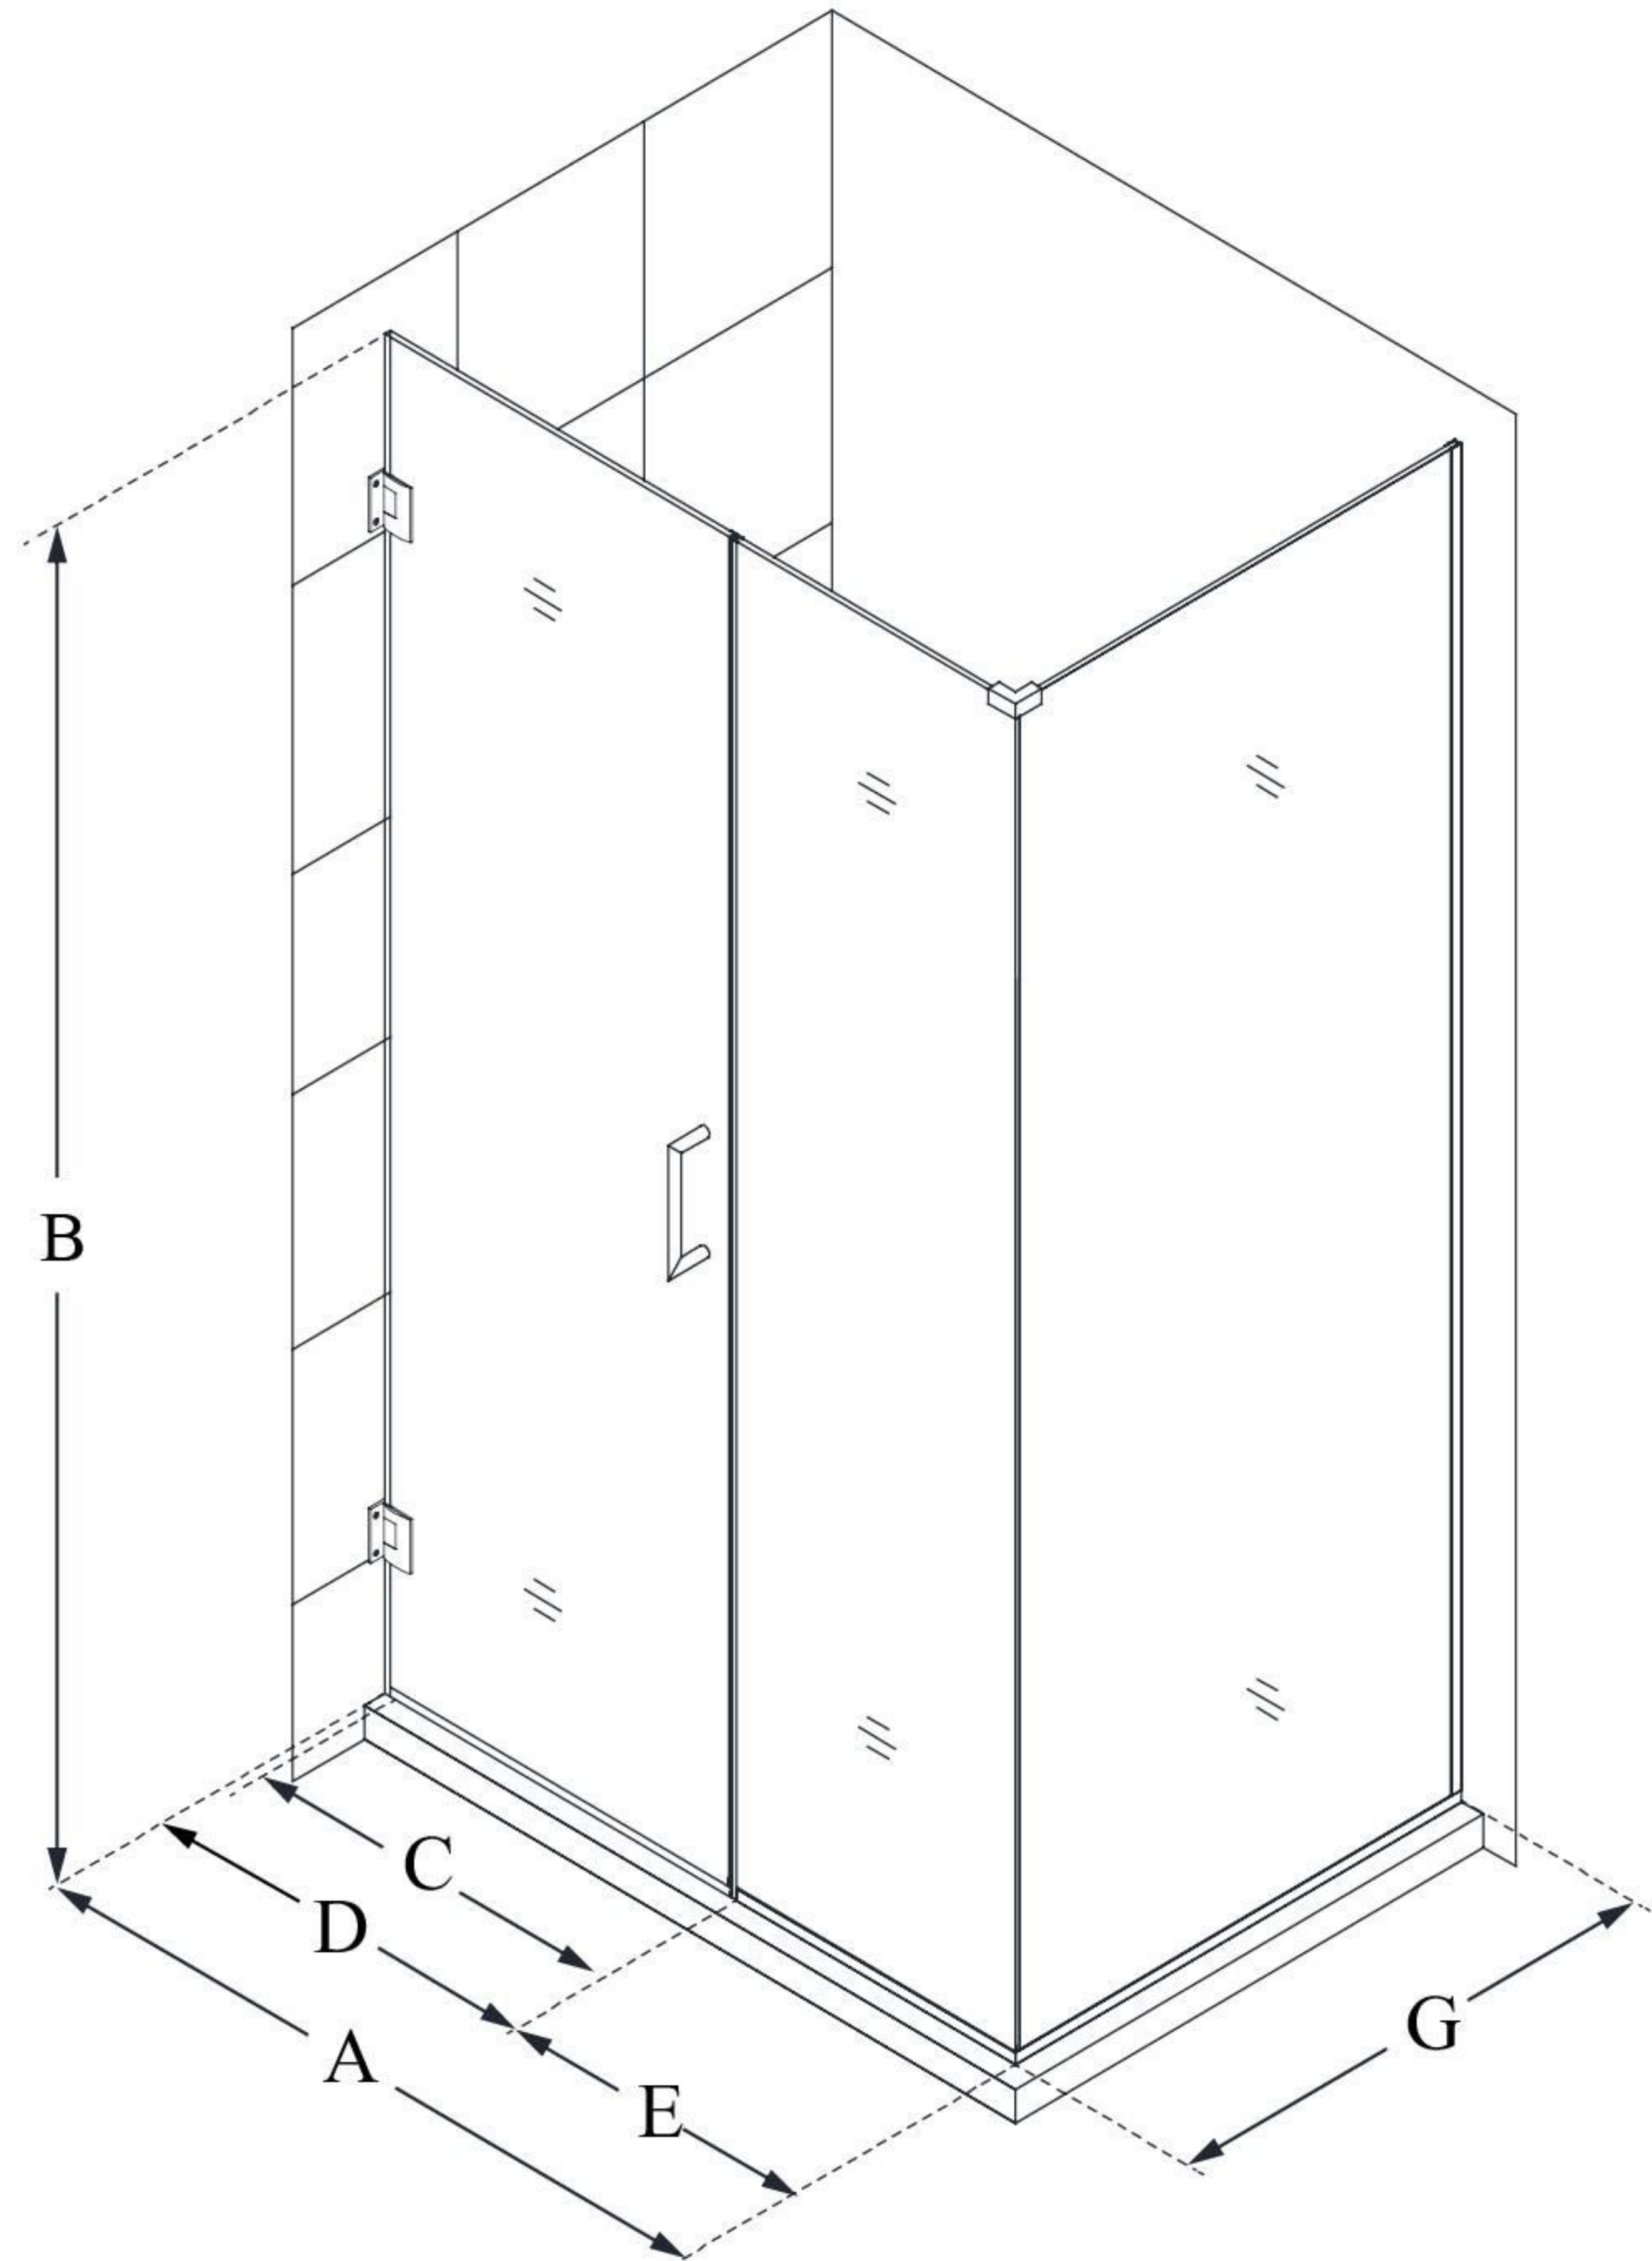

SHEN-24400300

UNIDOOR PLUS

DreamLine Unidoor Plus 40" W
x 30 3/8" D x 72" H Frameless
Hinged Shower Enclosure, Clear
Glass

SWING DOOR

CONFIGURATION DIMENSIONS:

A: 40"

MODEL WIDTH

B: 72"

MODEL HEIGHT

C: 25"

ACCESS WIDTH

D: 26"

DOOR WIDTH

E: 14"

INLINE PANEL WIDTH

G: 30 3/8"

RETURN PANEL WIDTH

DreamLine reserves the right to update or modify the hardware or materials pictured without prior notice for the purpose of product improvement and customer satisfaction.