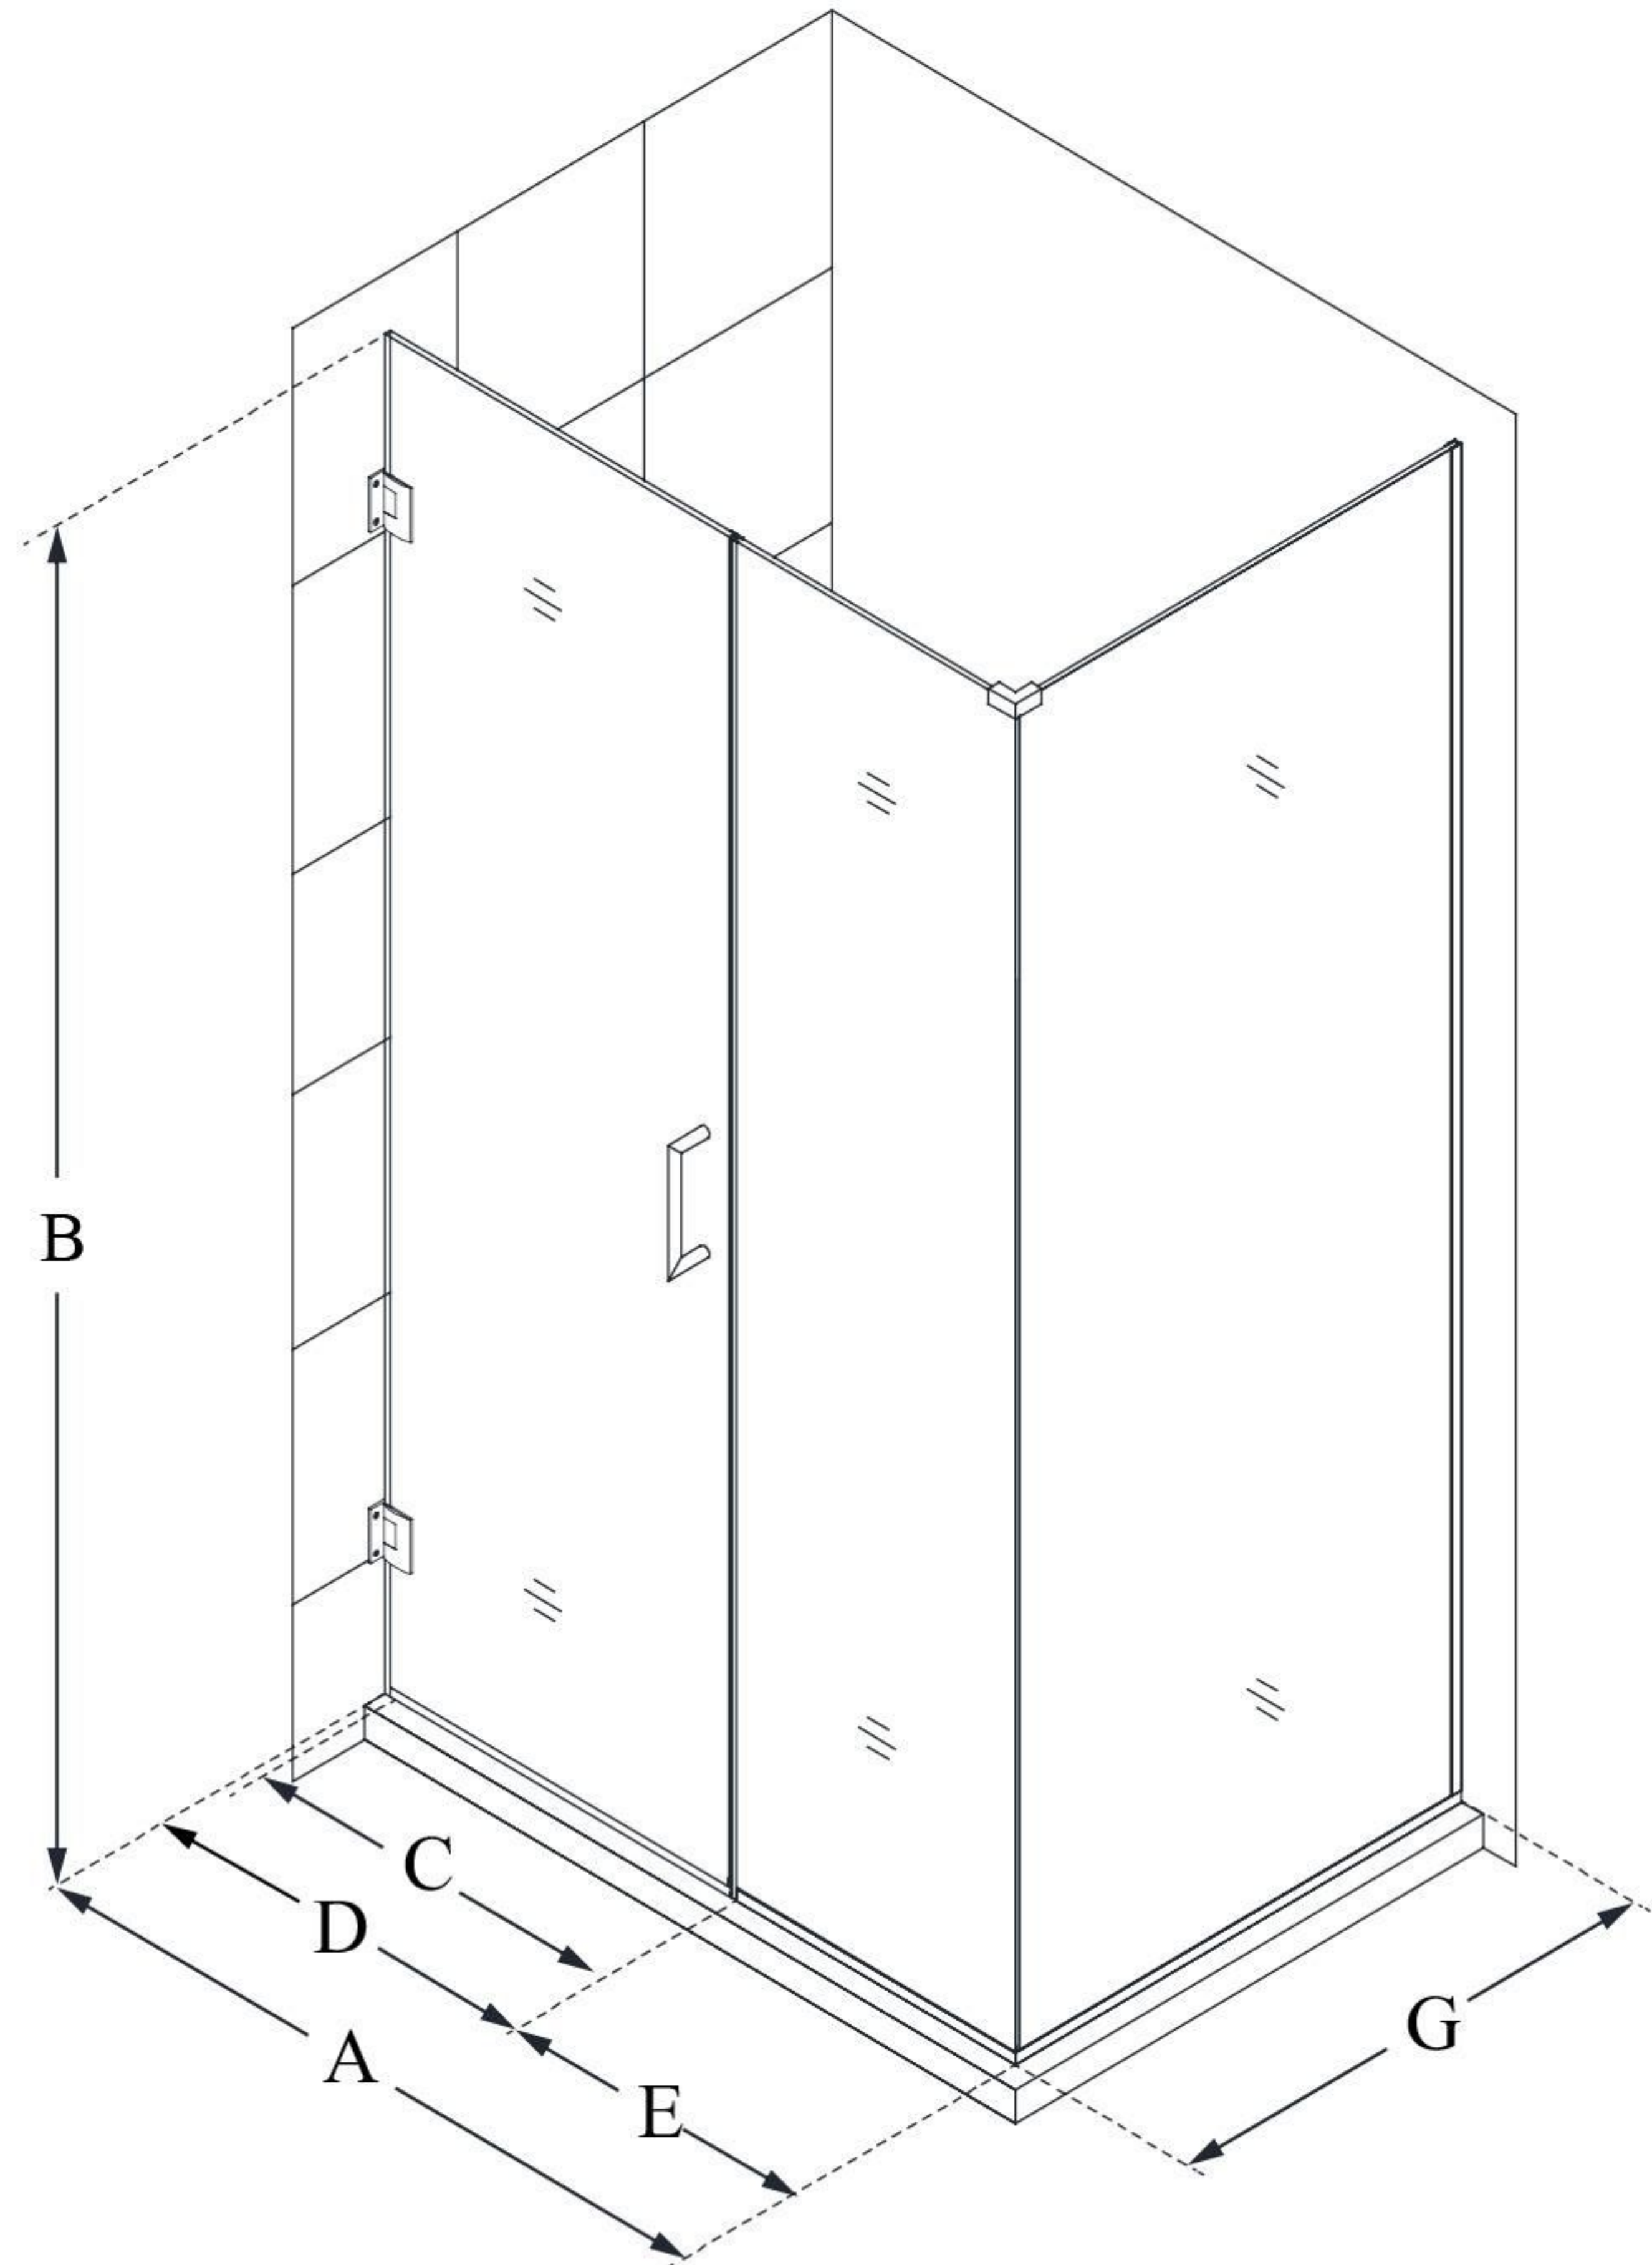

SHEN-24395340

UNIDOOR PLUS

DreamLine Unidoor Plus 39 1/2"
W x 34 3/8" D x 72" H Frameless
Hinged Shower Enclosure, Clear
Glass

SWING DOOR

CONFIGURATION DIMENSIONS:

A: 39 1/2"

MODEL WIDTH

B: 72"

MODEL HEIGHT

C: 24"

ACCESS WIDTH

D: 25"

DOOR WIDTH

E: 14 1/2"

INLINE PANEL WIDTH

G: 34 3/8"

RETURN PANEL WIDTH

DreamLine reserves the right to update or modify the hardware or materials pictured without prior notice for the purpose of product improvement and customer satisfaction.