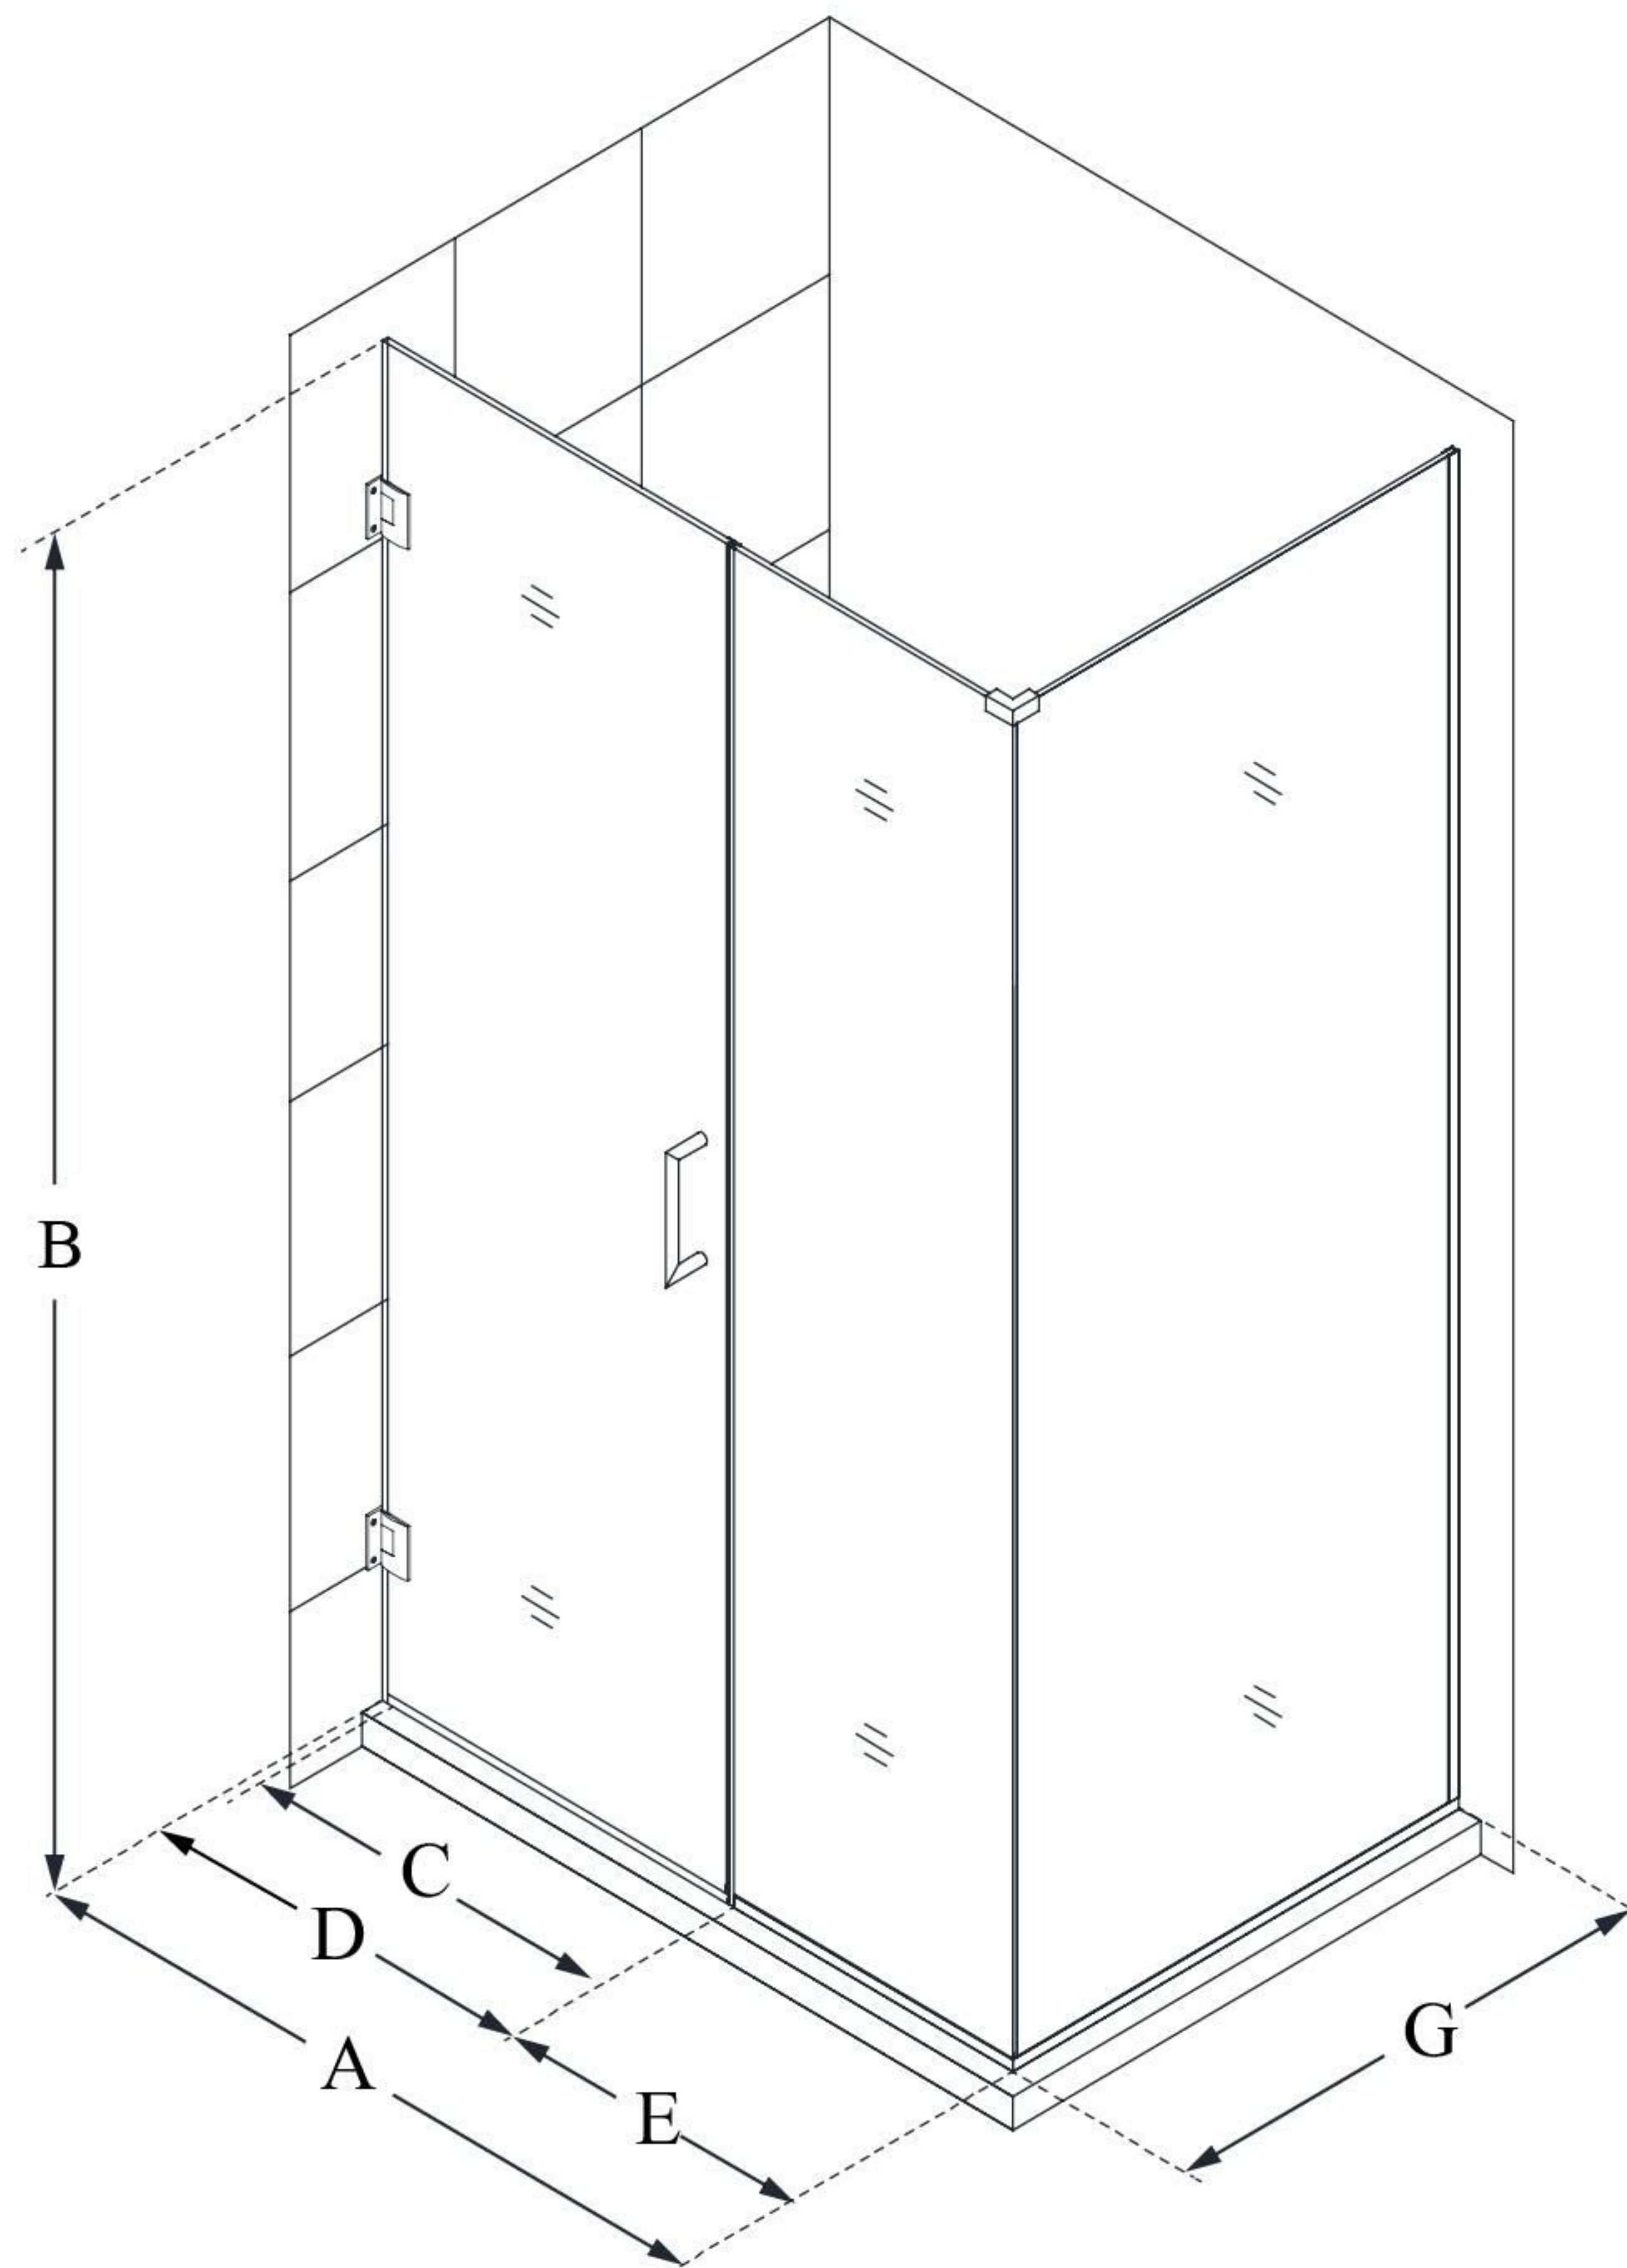

# UNIDOOR PLUS

DreamLine Unidoor Plus 39 1/2"  
W x 30 3/8" D x 72" H Frameless  
Hinged Shower Enclosure, Clear  
Glass

**SWING DOOR**

## CONFIGURATION DIMENSIONS:

**A: 39 1/2"**

MODEL WIDTH

**B: 72"**

MODEL HEIGHT

**C: 24"**

ACCESS WIDTH

**D: 25"**

DOOR WIDTH

**E: 14 1/2"**

INLINE PANEL WIDTH

**G: 30 3/8"**

RETURN PANEL WIDTH

DreamLine reserves the right to update or modify the hardware or materials pictured without prior notice for the purpose of product improvement and customer satisfaction.