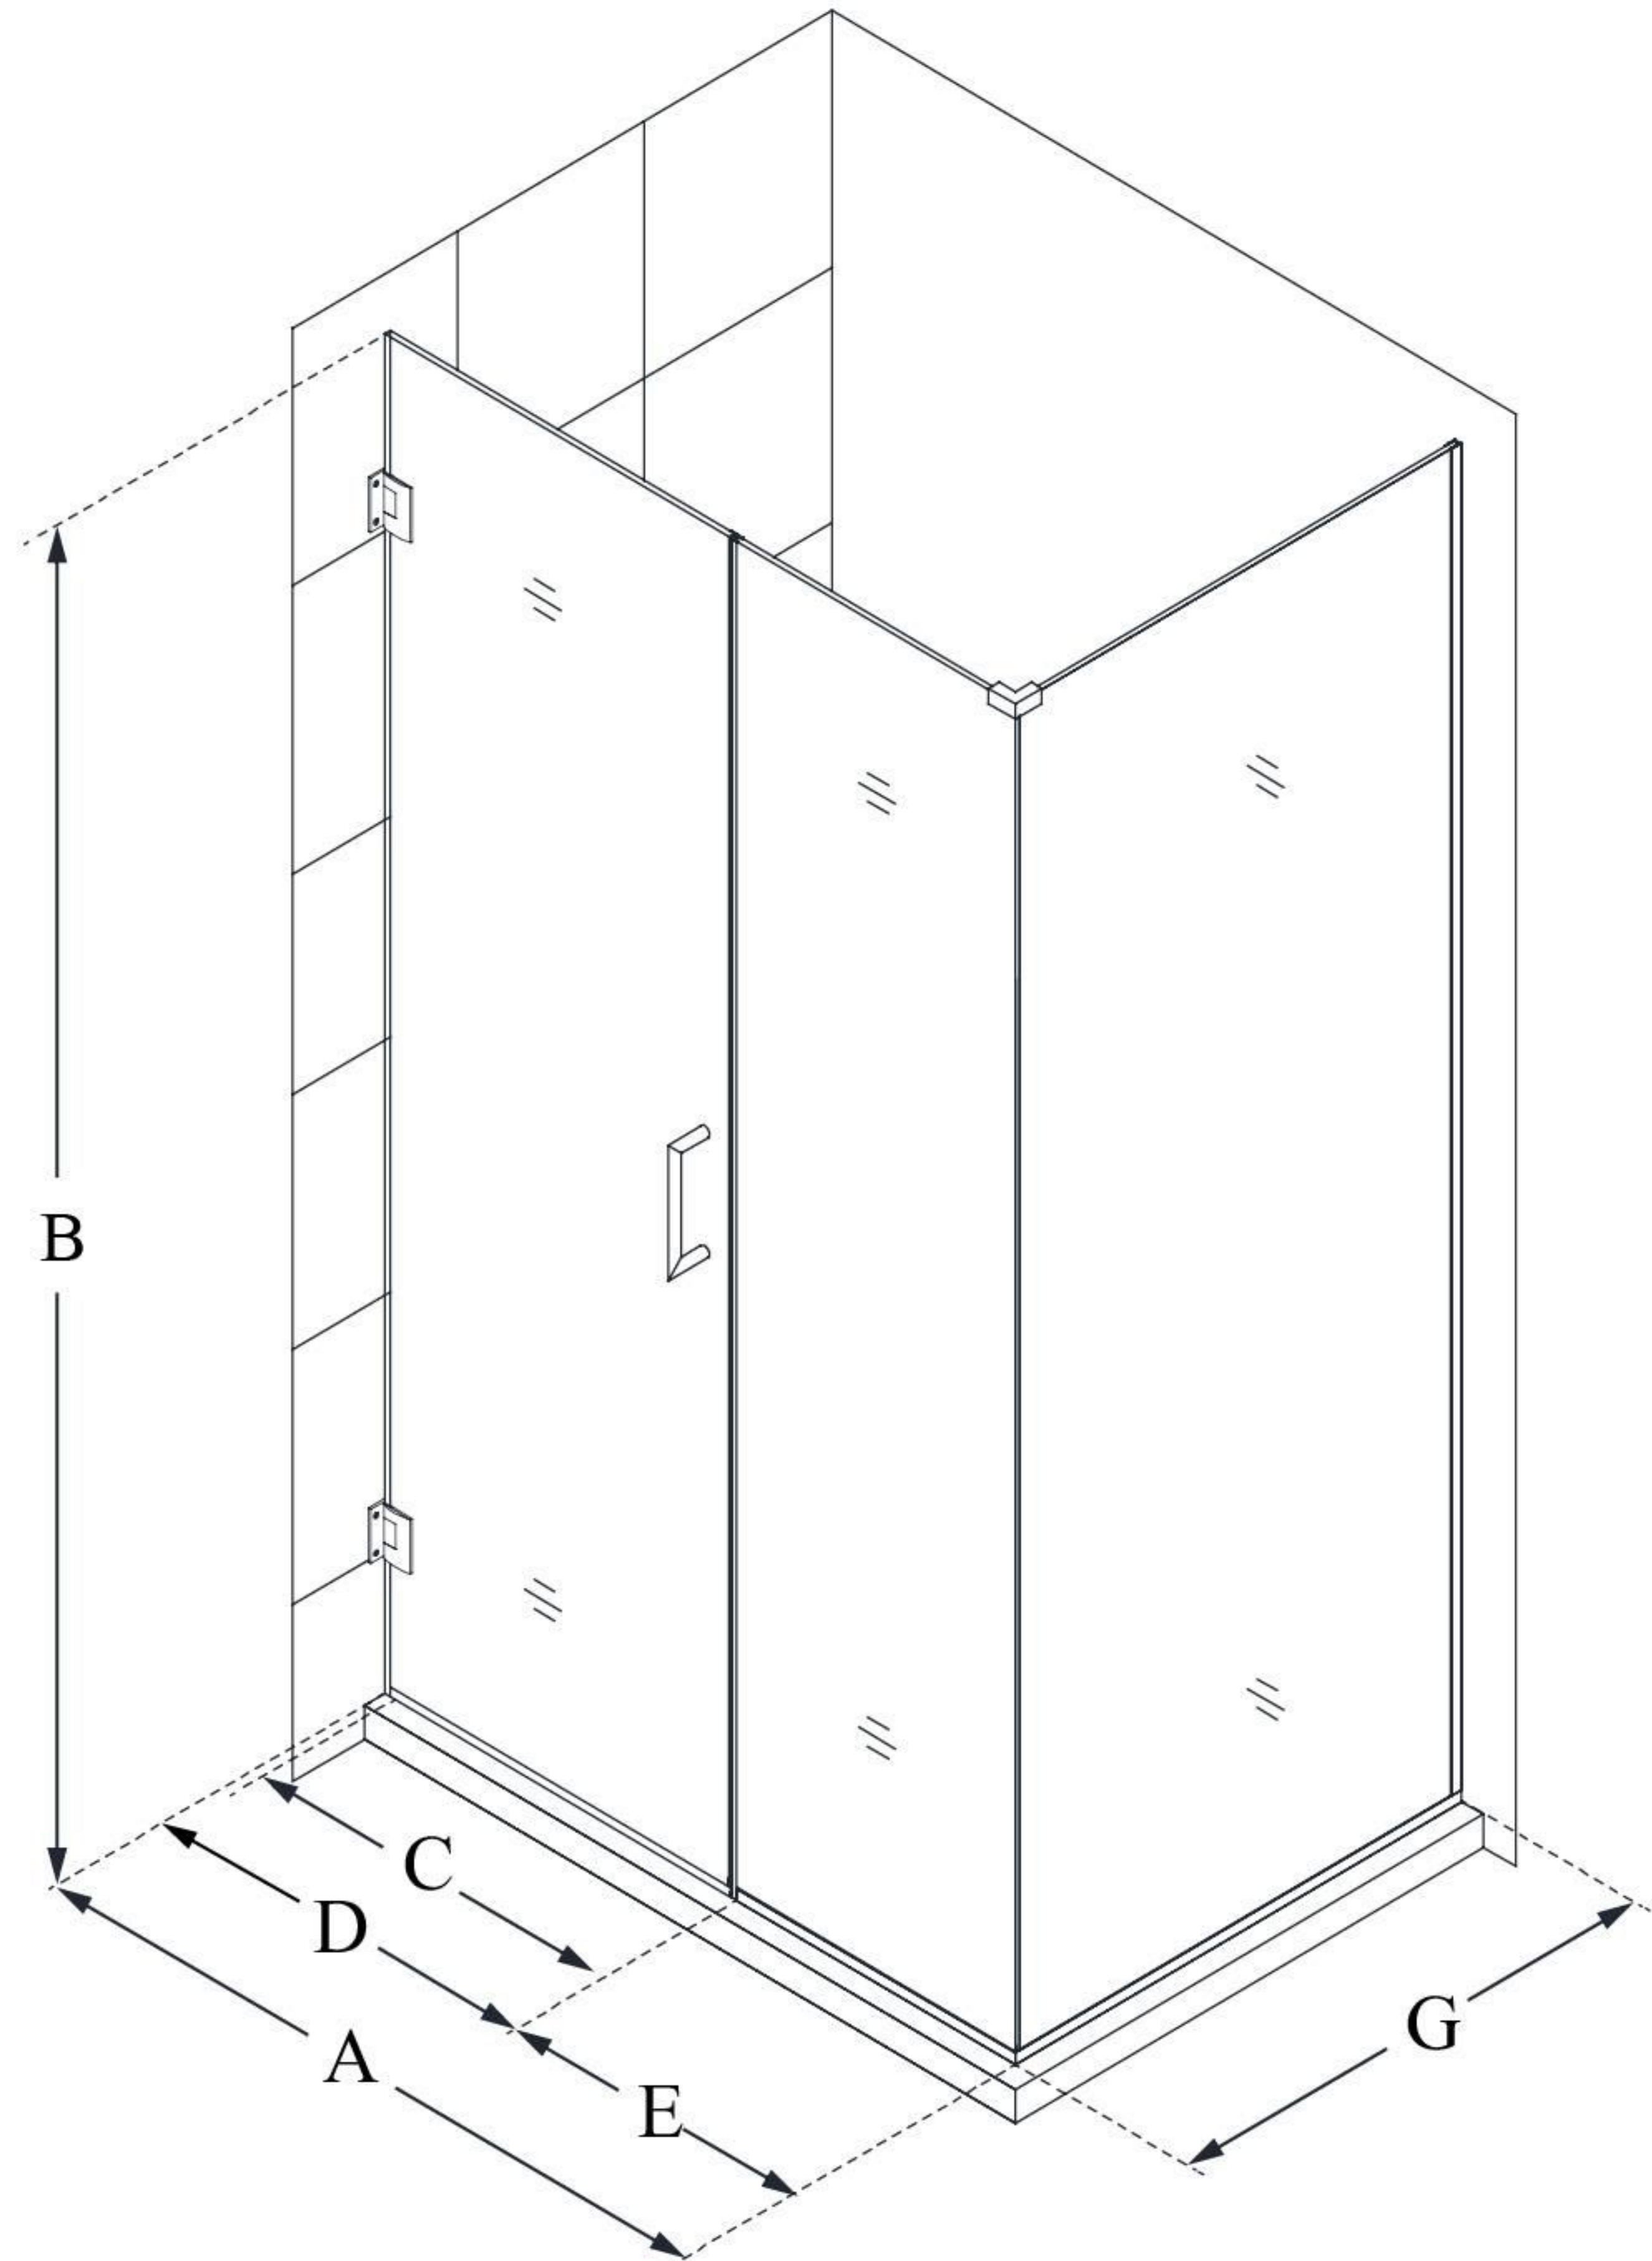

SHEN-24390340

UNIDOOR PLUS

DreamLine Unidoor Plus 39" W
x 34 3/8" D x 72" H Frameless
Hinged Shower Enclosure, Clear
Glass

SWING DOOR

CONFIGURATION DIMENSIONS:

A: 39"

MODEL WIDTH

B: 72"

MODEL HEIGHT

C: 24"

ACCESS WIDTH

D: 25"

DOOR WIDTH

E: 14"

INLINE PANEL WIDTH

G: 34 3/8"

RETURN PANEL WIDTH

DreamLine reserves the right to update or modify the hardware or materials pictured without prior notice for the purpose of product improvement and customer satisfaction.