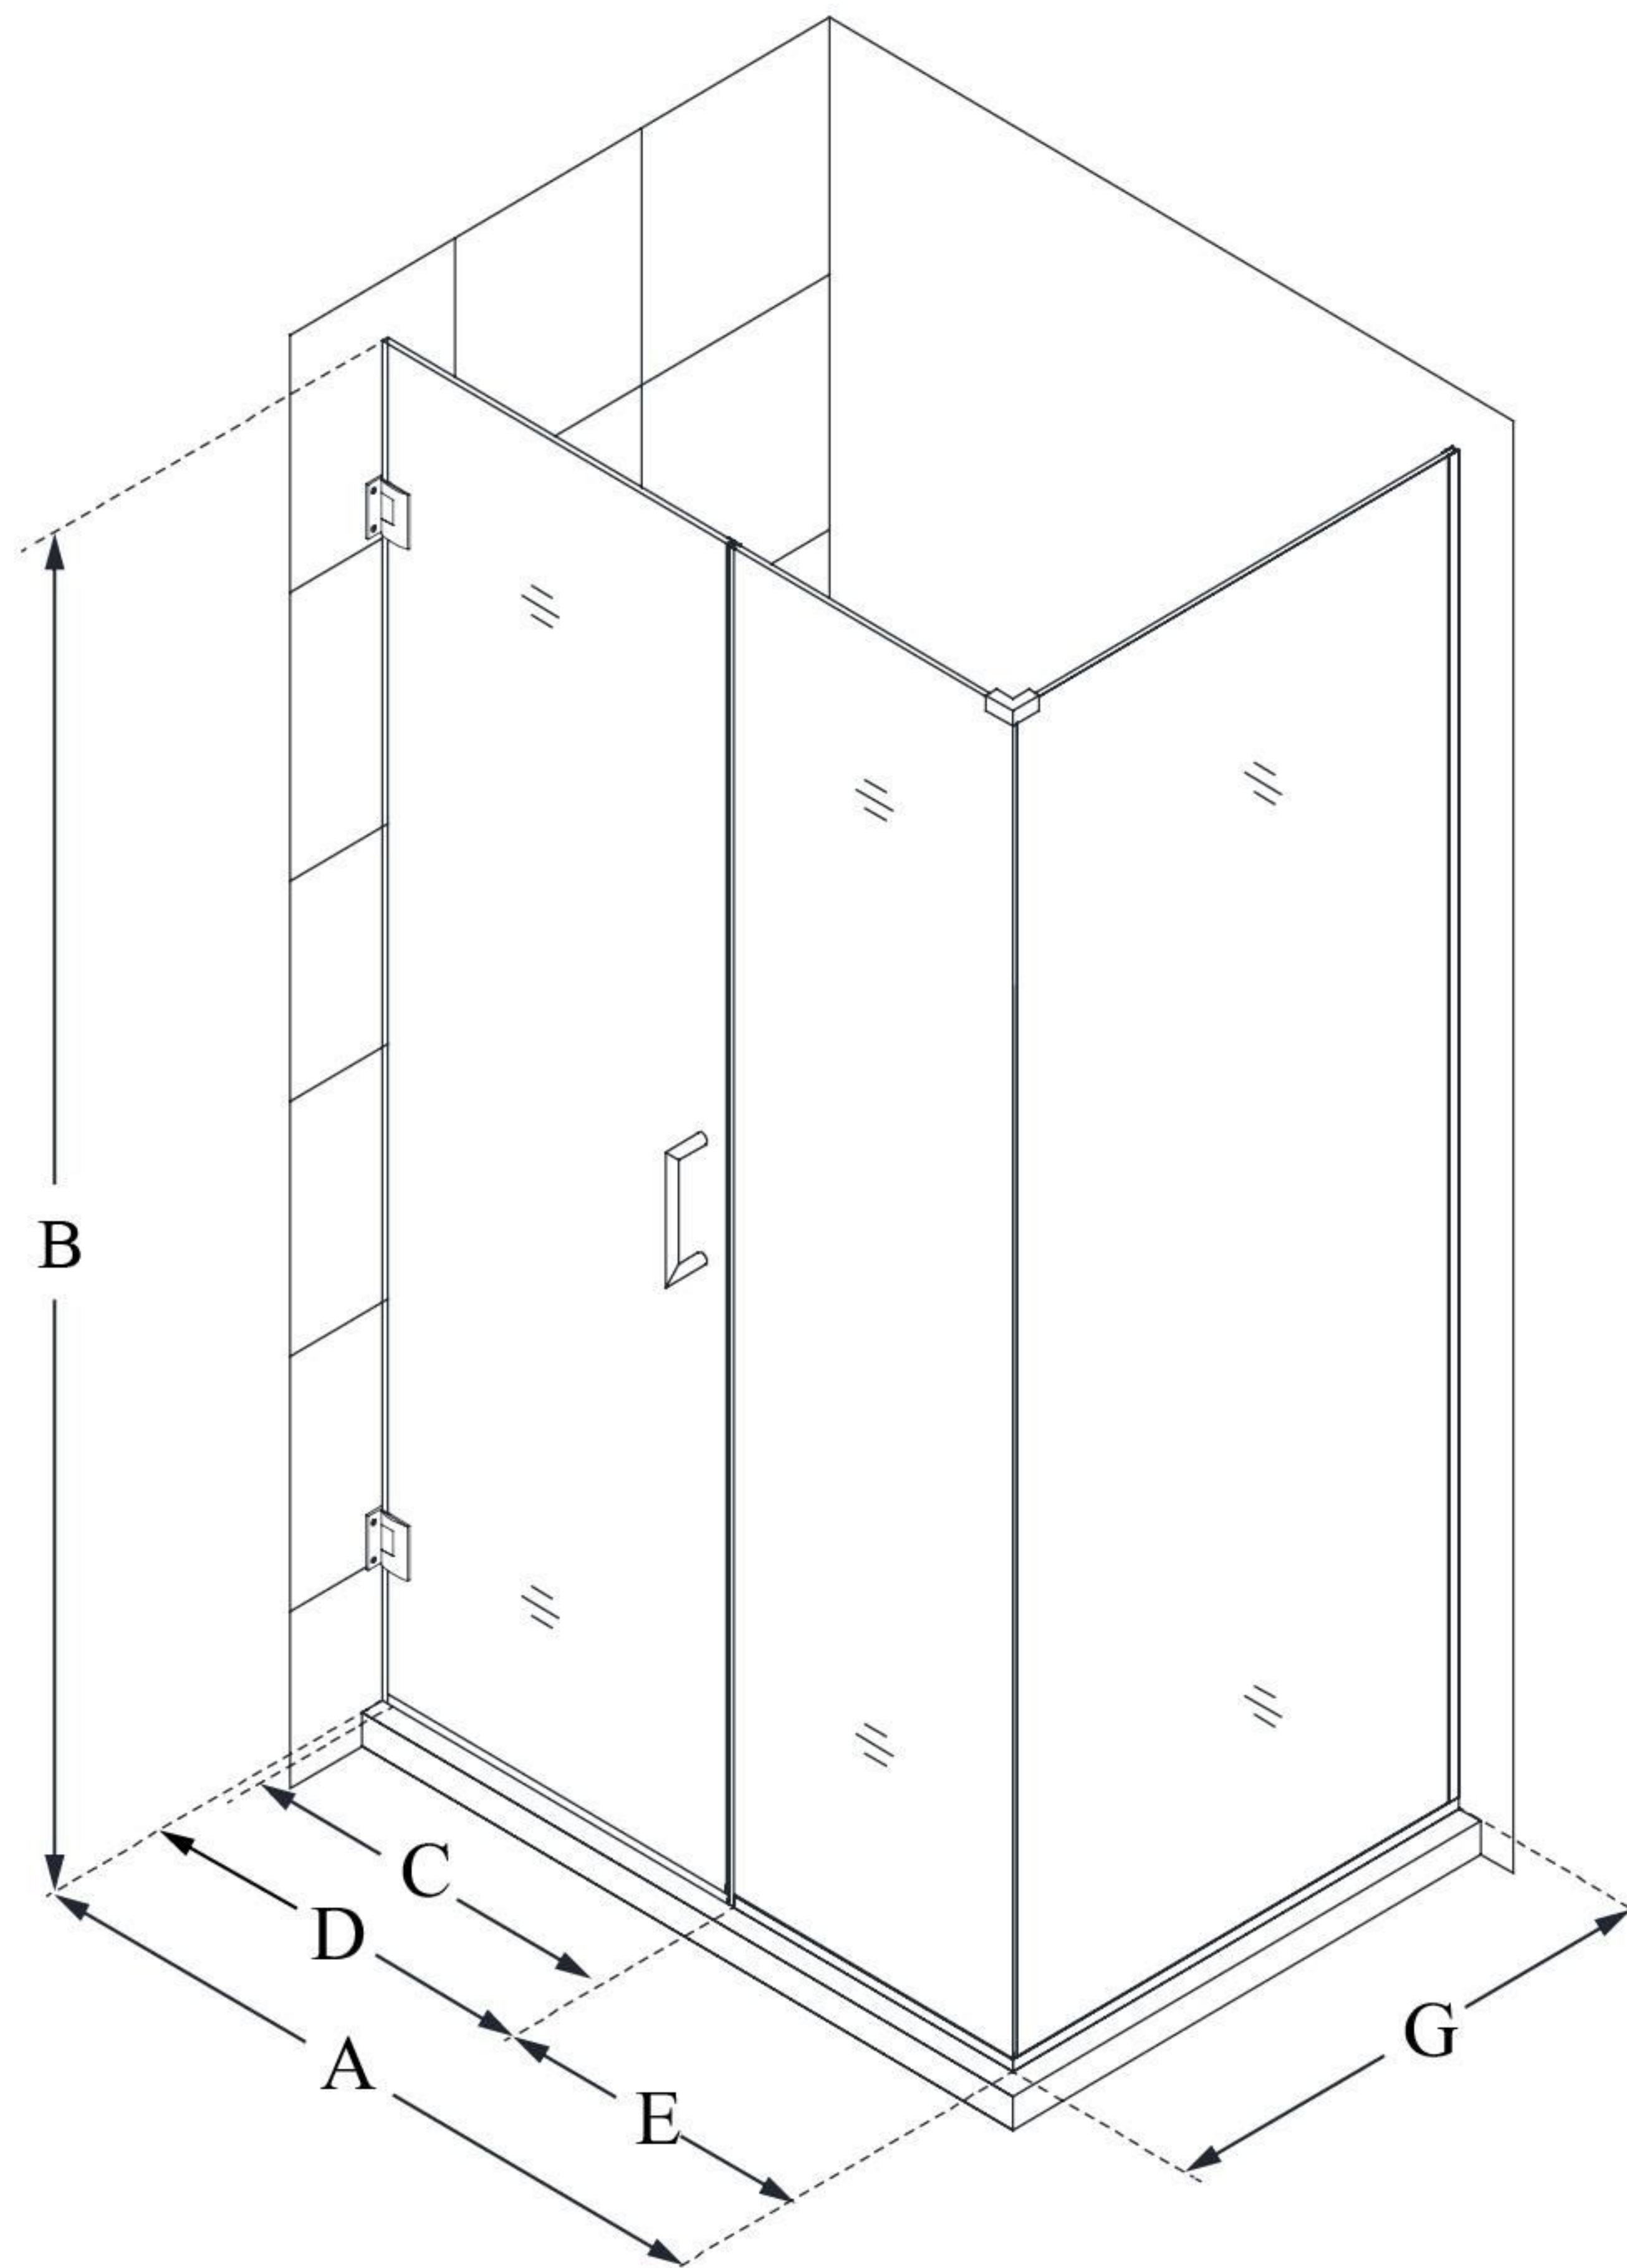

SHEN-24390300

UNIDOOR PLUS

DreamLine Unidoor Plus 39" W
x 30 3/8" D x 72" H Frameless
Hinged Shower Enclosure, Clear
Glass

SWING DOOR

CONFIGURATION DIMENSIONS:

A: 39"

MODEL WIDTH

B: 72"

MODEL HEIGHT

C: 24"

ACCESS WIDTH

D: 25"

DOOR WIDTH

E: 14"

INLINE PANEL WIDTH

G: 30 3/8"

RETURN PANEL WIDTH

DreamLine reserves the right to update or modify the hardware or materials pictured without prior notice for the purpose of product improvement and customer satisfaction.