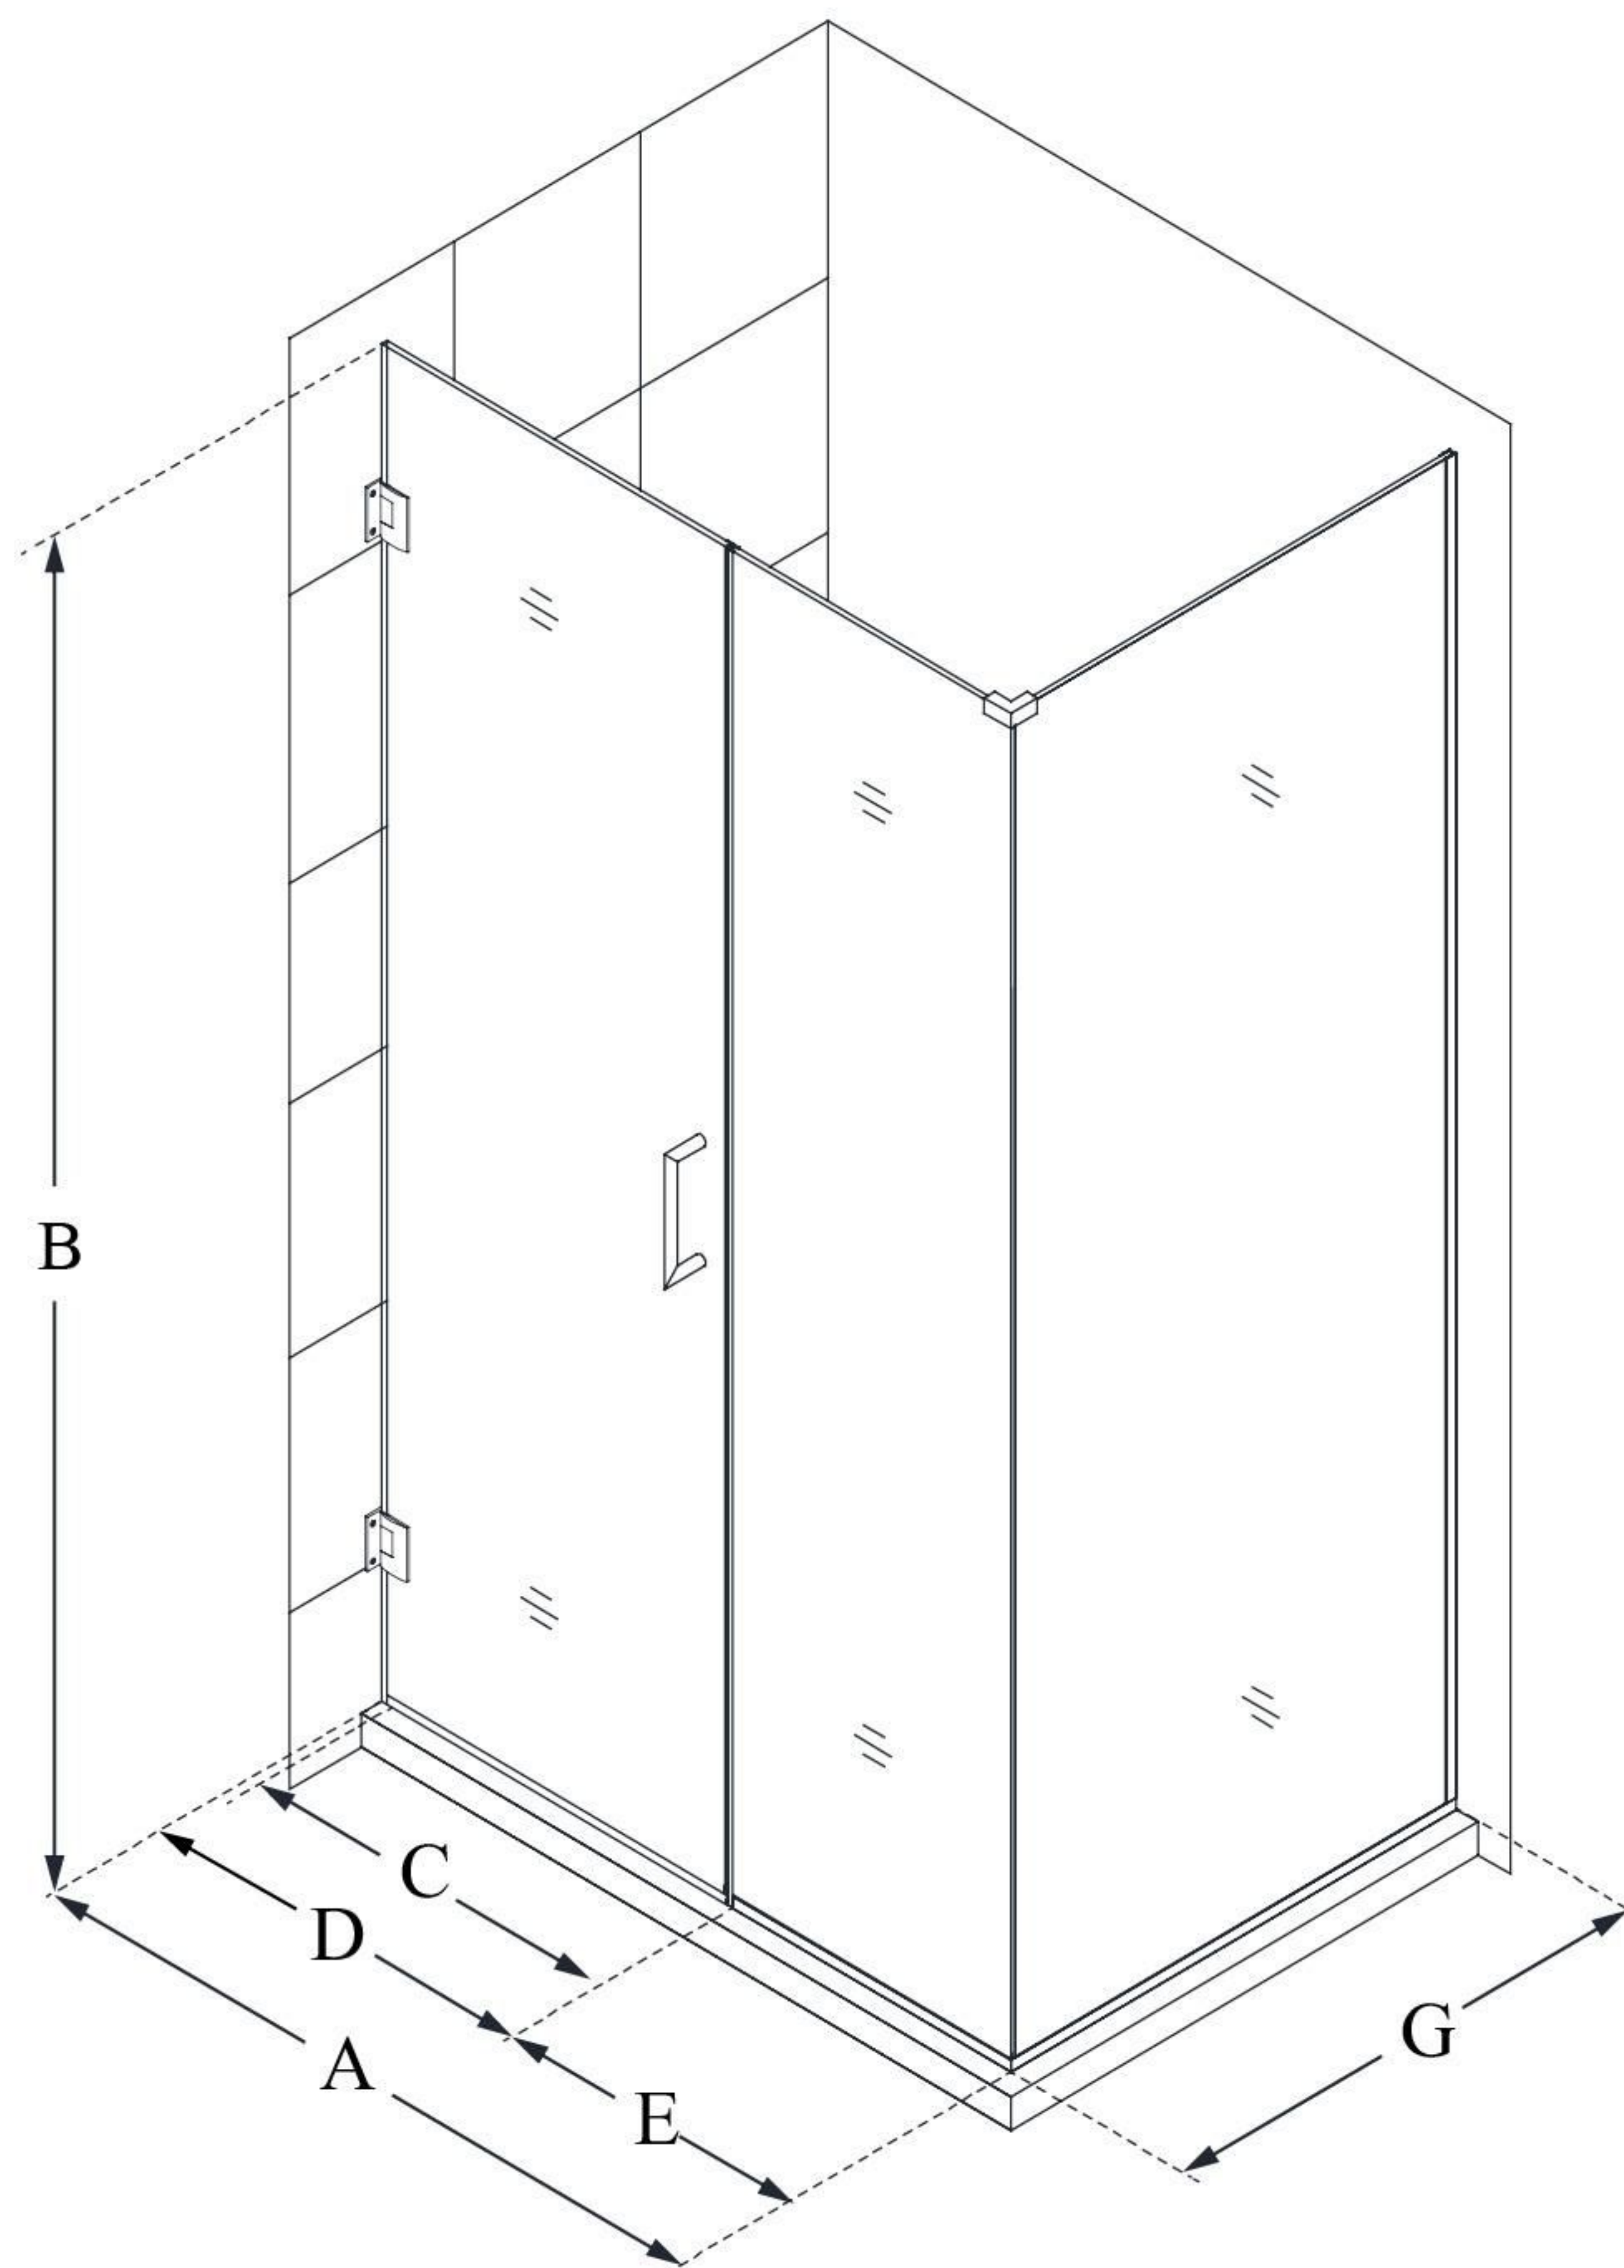

# UNIDOOR PLUS

DreamLine Unidoor Plus 38 1/2"  
W x 34 3/8" D x 72" H Frameless  
Hinged Shower Enclosure, Clear  
Glass

**SWING DOOR**

## CONFIGURATION DIMENSIONS:

**A: 38 1/2"**

MODEL WIDTH

**B: 72"**

MODEL HEIGHT

**C: 23"**

ACCESS WIDTH

**D: 24"**

DOOR WIDTH

**E: 14 1/2"**

INLINE PANEL WIDTH

**G: 34 3/8"**

RETURN PANEL WIDTH

DreamLine reserves the right to update or modify the hardware or materials pictured without prior notice for the purpose of product improvement and customer satisfaction.