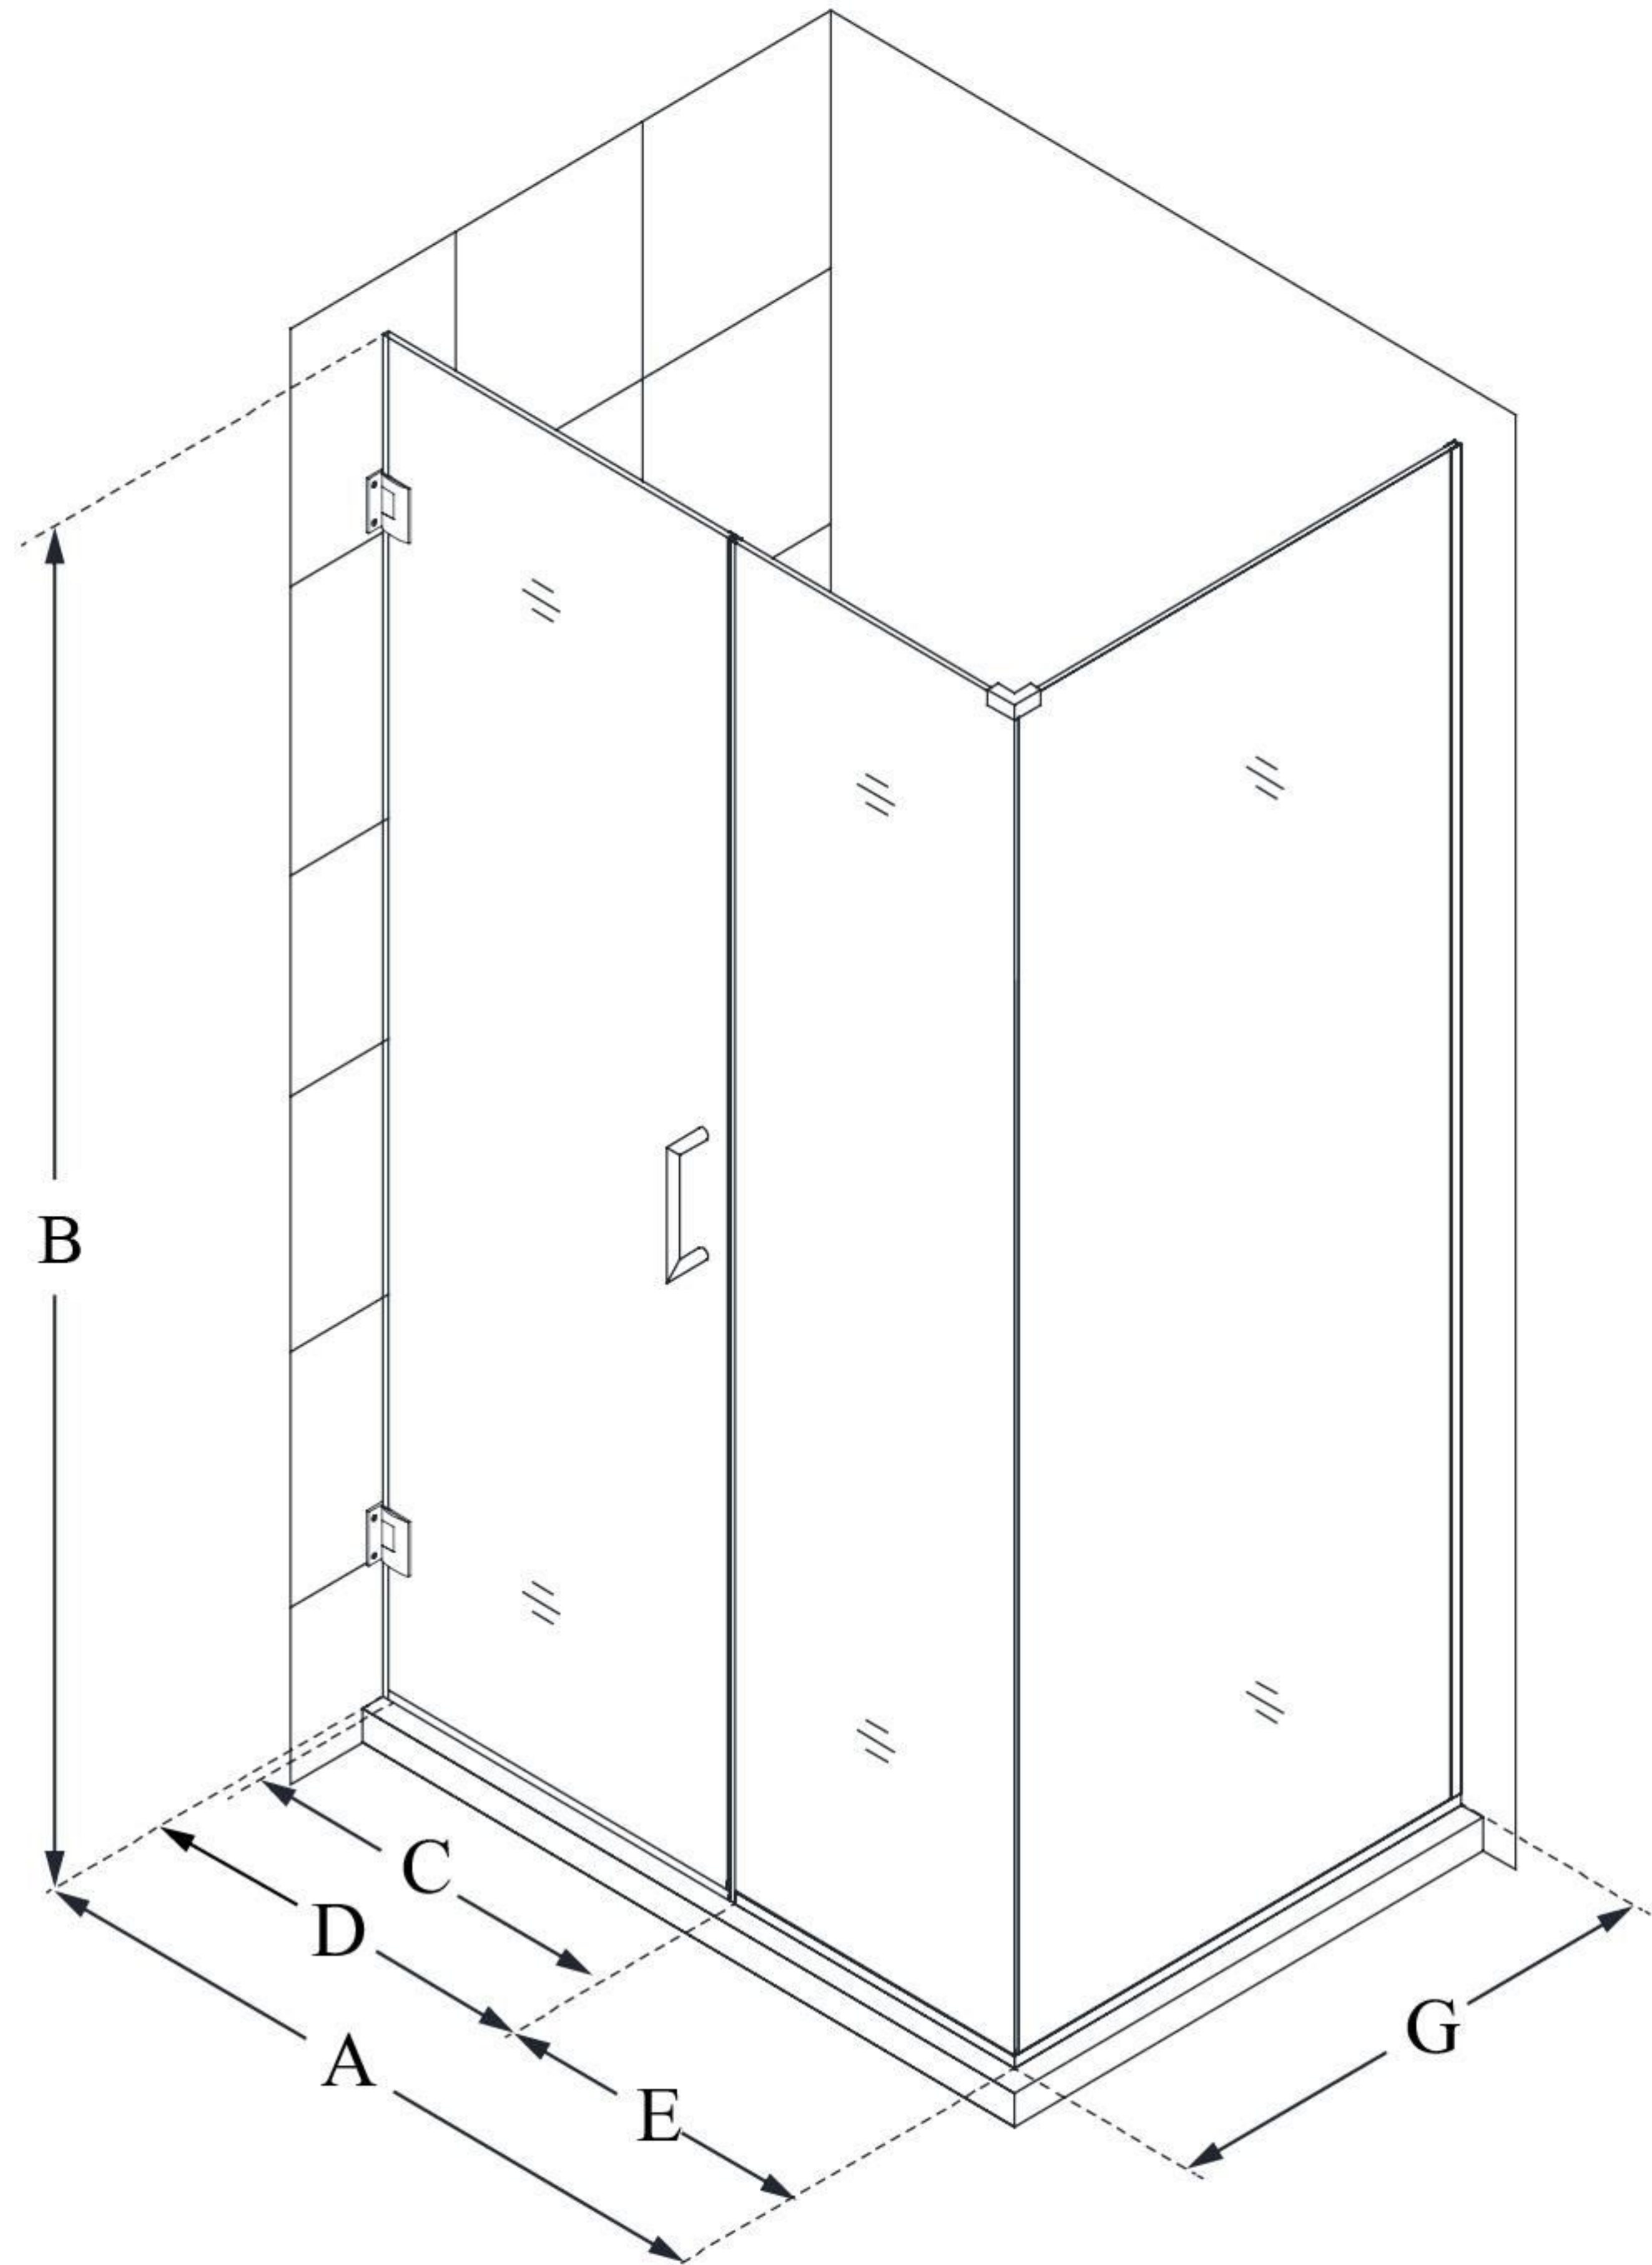

# UNIDOOR PLUS

DreamLine Unidoor Plus 38 1/2"  
W x 30 3/8" D x 72" H Frameless  
Hinged Shower Enclosure, Clear  
Glass

**SWING DOOR**

## CONFIGURATION DIMENSIONS:

**A: 38 1/2"**

MODEL WIDTH

**B: 72"**

MODEL HEIGHT

**C: 23"**

ACCESS WIDTH

**D: 24"**

DOOR WIDTH

**E: 14 1/2"**

INLINE PANEL WIDTH

**G: 30 3/8"**

RETURN PANEL WIDTH

DreamLine reserves the right to update or modify the hardware or materials pictured without prior notice for the purpose of product improvement and customer satisfaction.