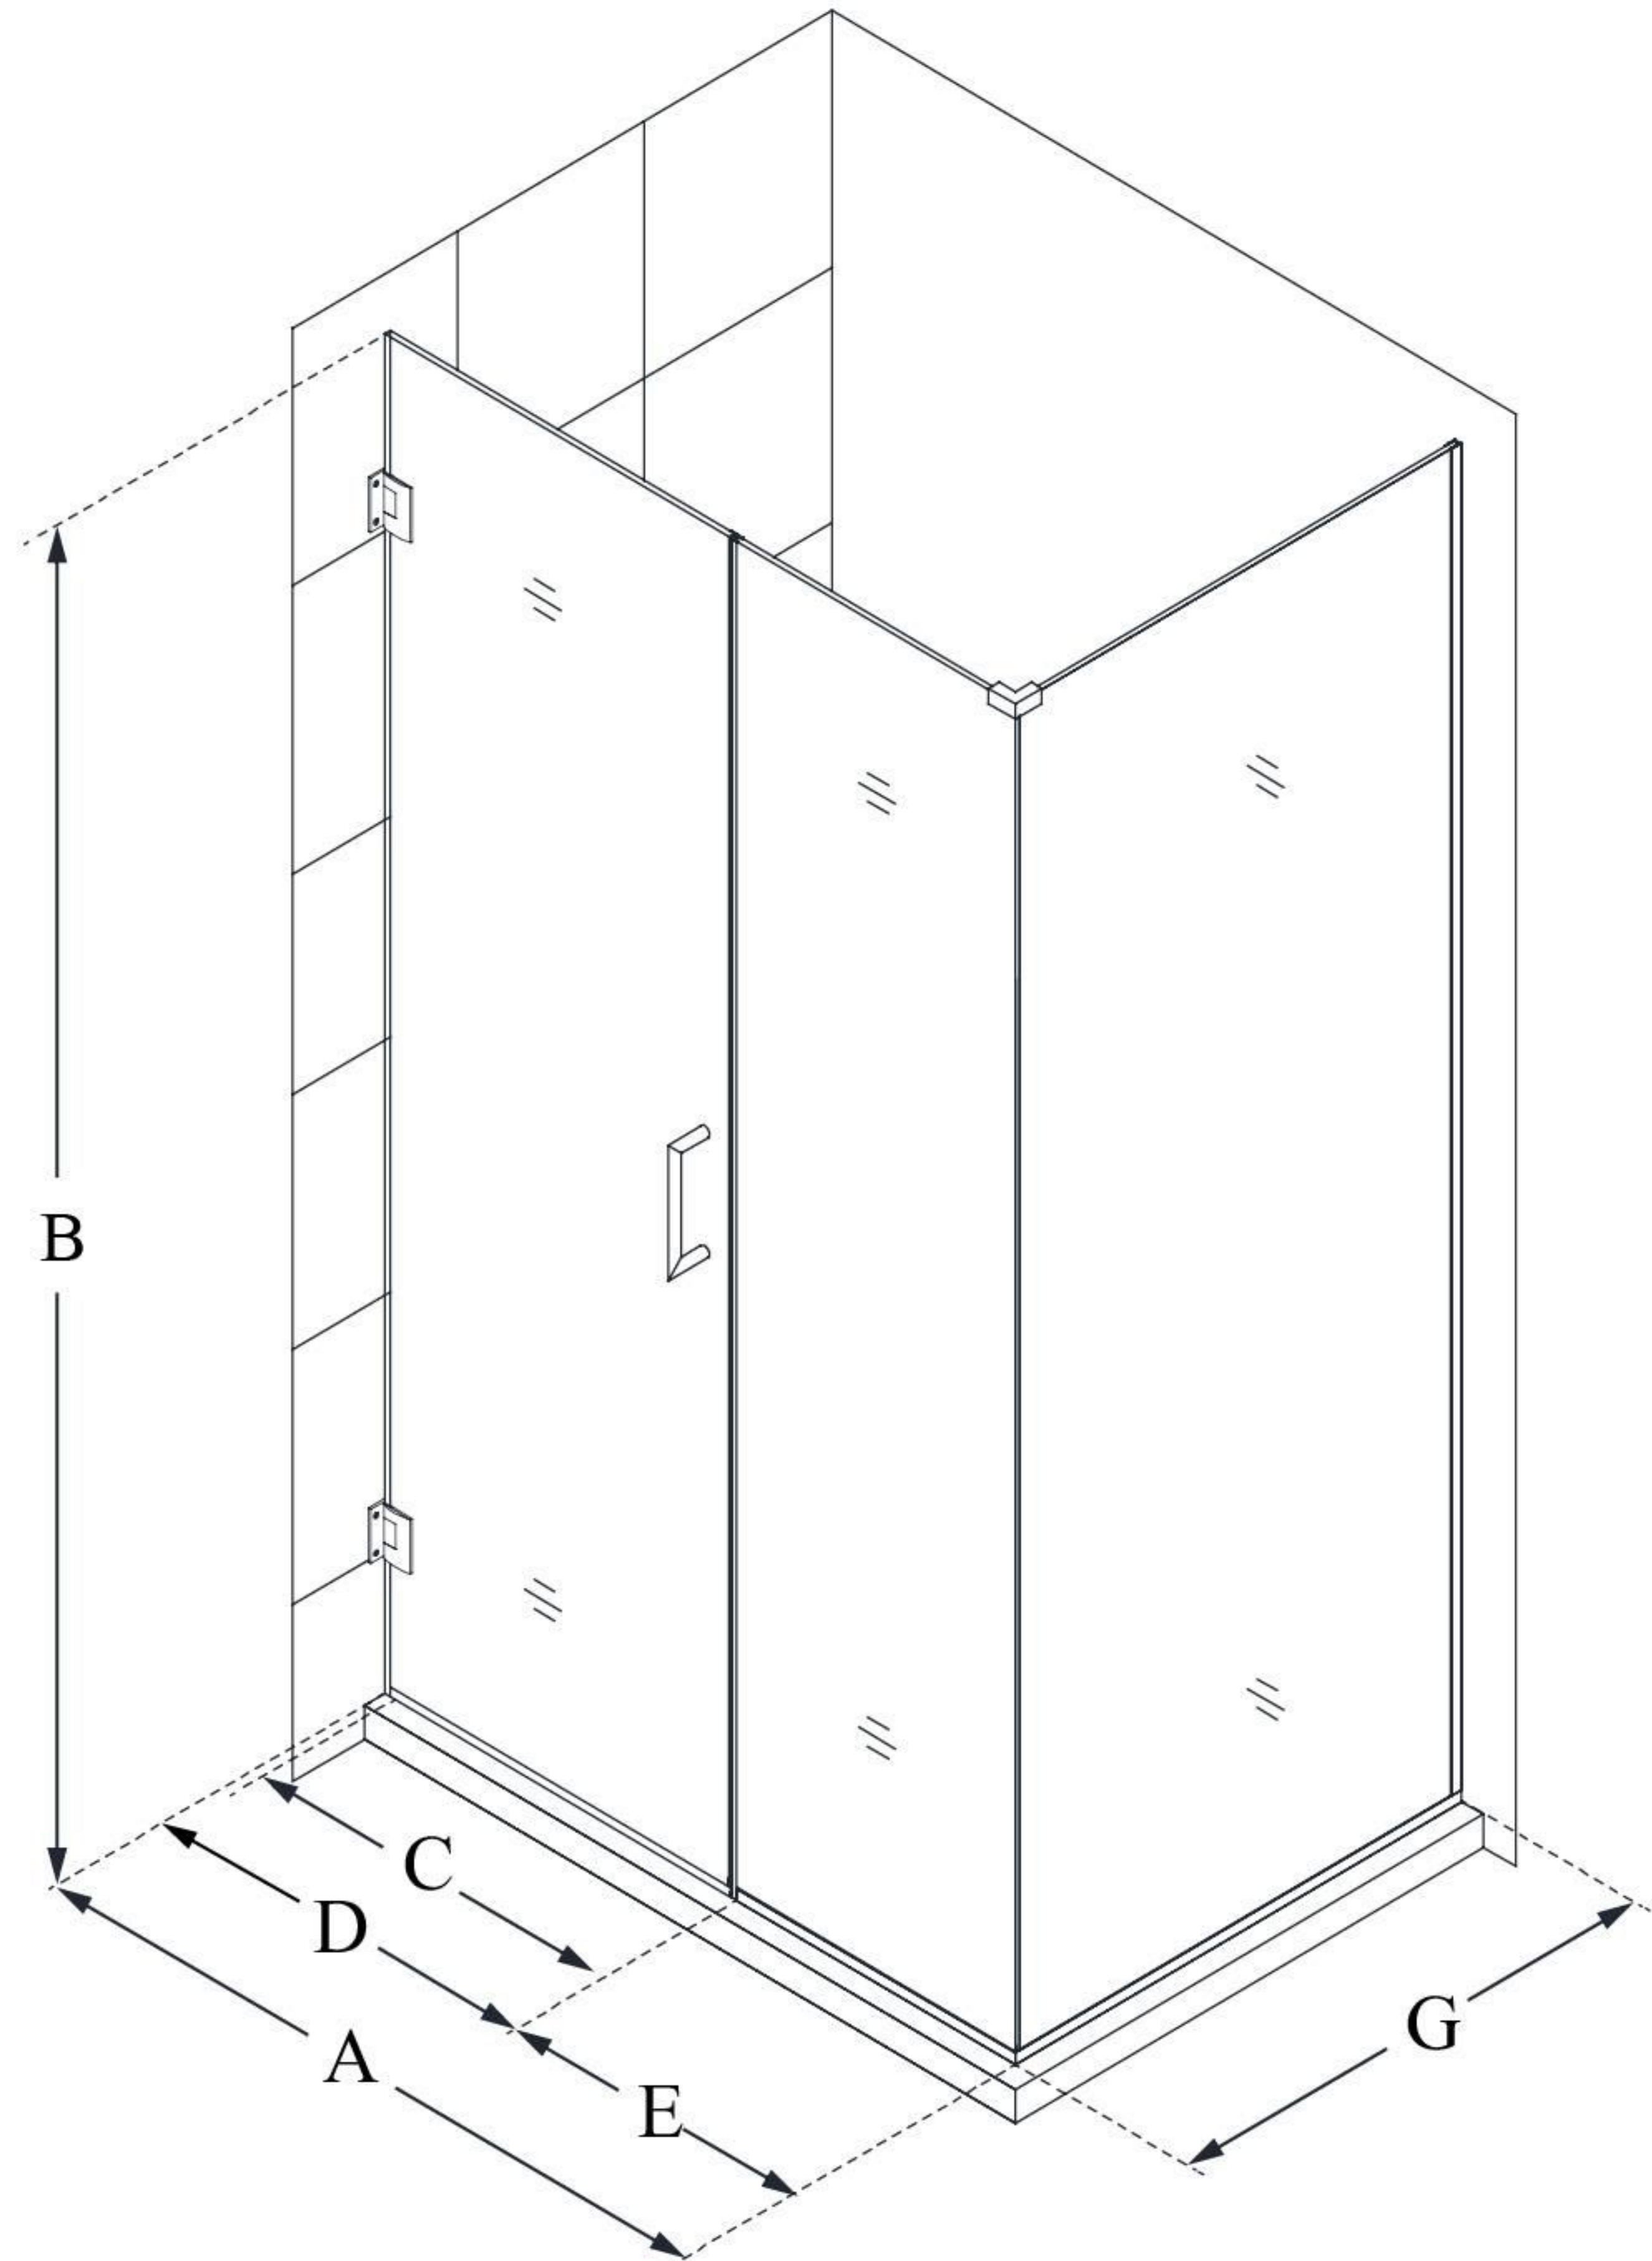

SHEN-24380340

UNIDOOR PLUS

DreamLine Unidoor Plus 38" W
x 34 3/8" D x 72" H Frameless
Hinged Shower Enclosure, Clear
Glass

SWING DOOR

CONFIGURATION DIMENSIONS:

A: 38"

MODEL WIDTH

B: 72"

MODEL HEIGHT

C: 23"

ACCESS WIDTH

D: 24"

DOOR WIDTH

E: 14"

INLINE PANEL WIDTH

G: 34 3/8"

RETURN PANEL WIDTH

DreamLine reserves the right to update or modify the hardware or materials pictured without prior notice for the purpose of product improvement and customer satisfaction.