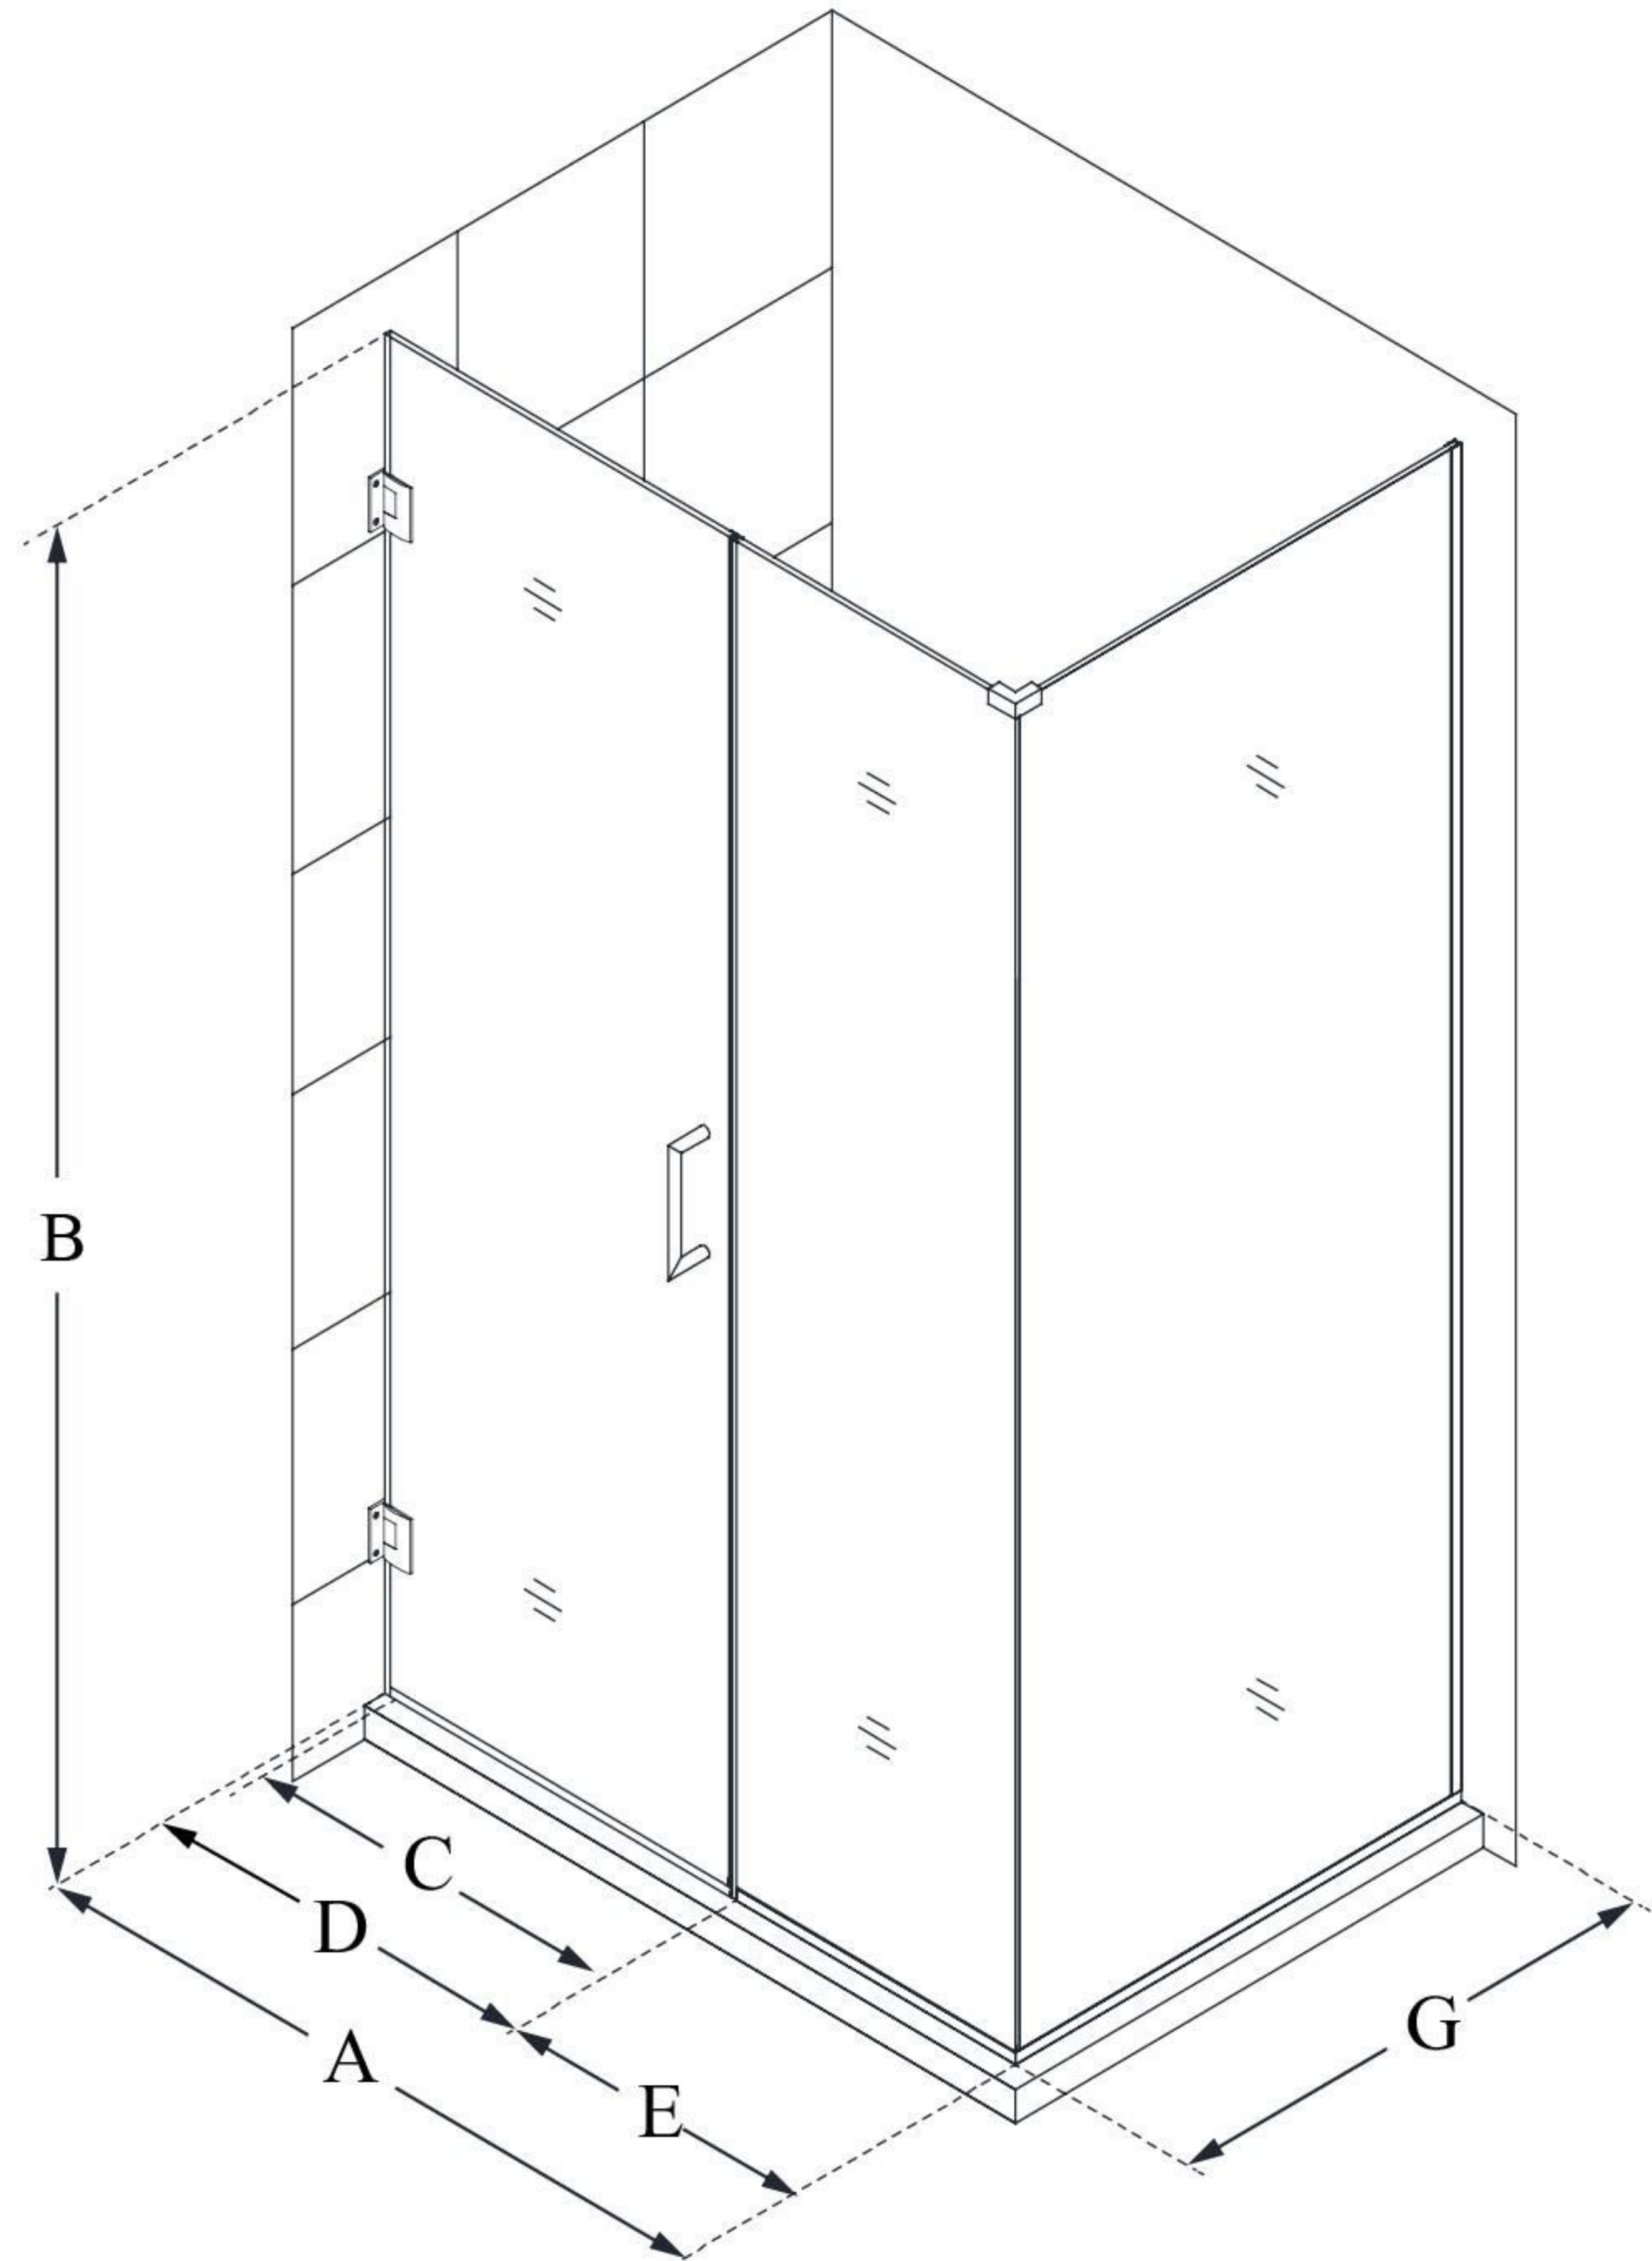

SHEN-24380300

UNIDOOR PLUS

DreamLine Unidoor Plus 38" W
x 30 3/8" D x 72" H Frameless
Hinged Shower Enclosure, Clear
Glass

SWING DOOR

CONFIGURATION DIMENSIONS:

A: 38"

MODEL WIDTH

B: 72"

MODEL HEIGHT

C: 23"

ACCESS WIDTH

D: 24"

DOOR WIDTH

E: 14"

INLINE PANEL WIDTH

G: 30 3/8"

RETURN PANEL WIDTH

DreamLine reserves the right to update or modify the hardware or materials pictured without prior notice for the purpose of product improvement and customer satisfaction.