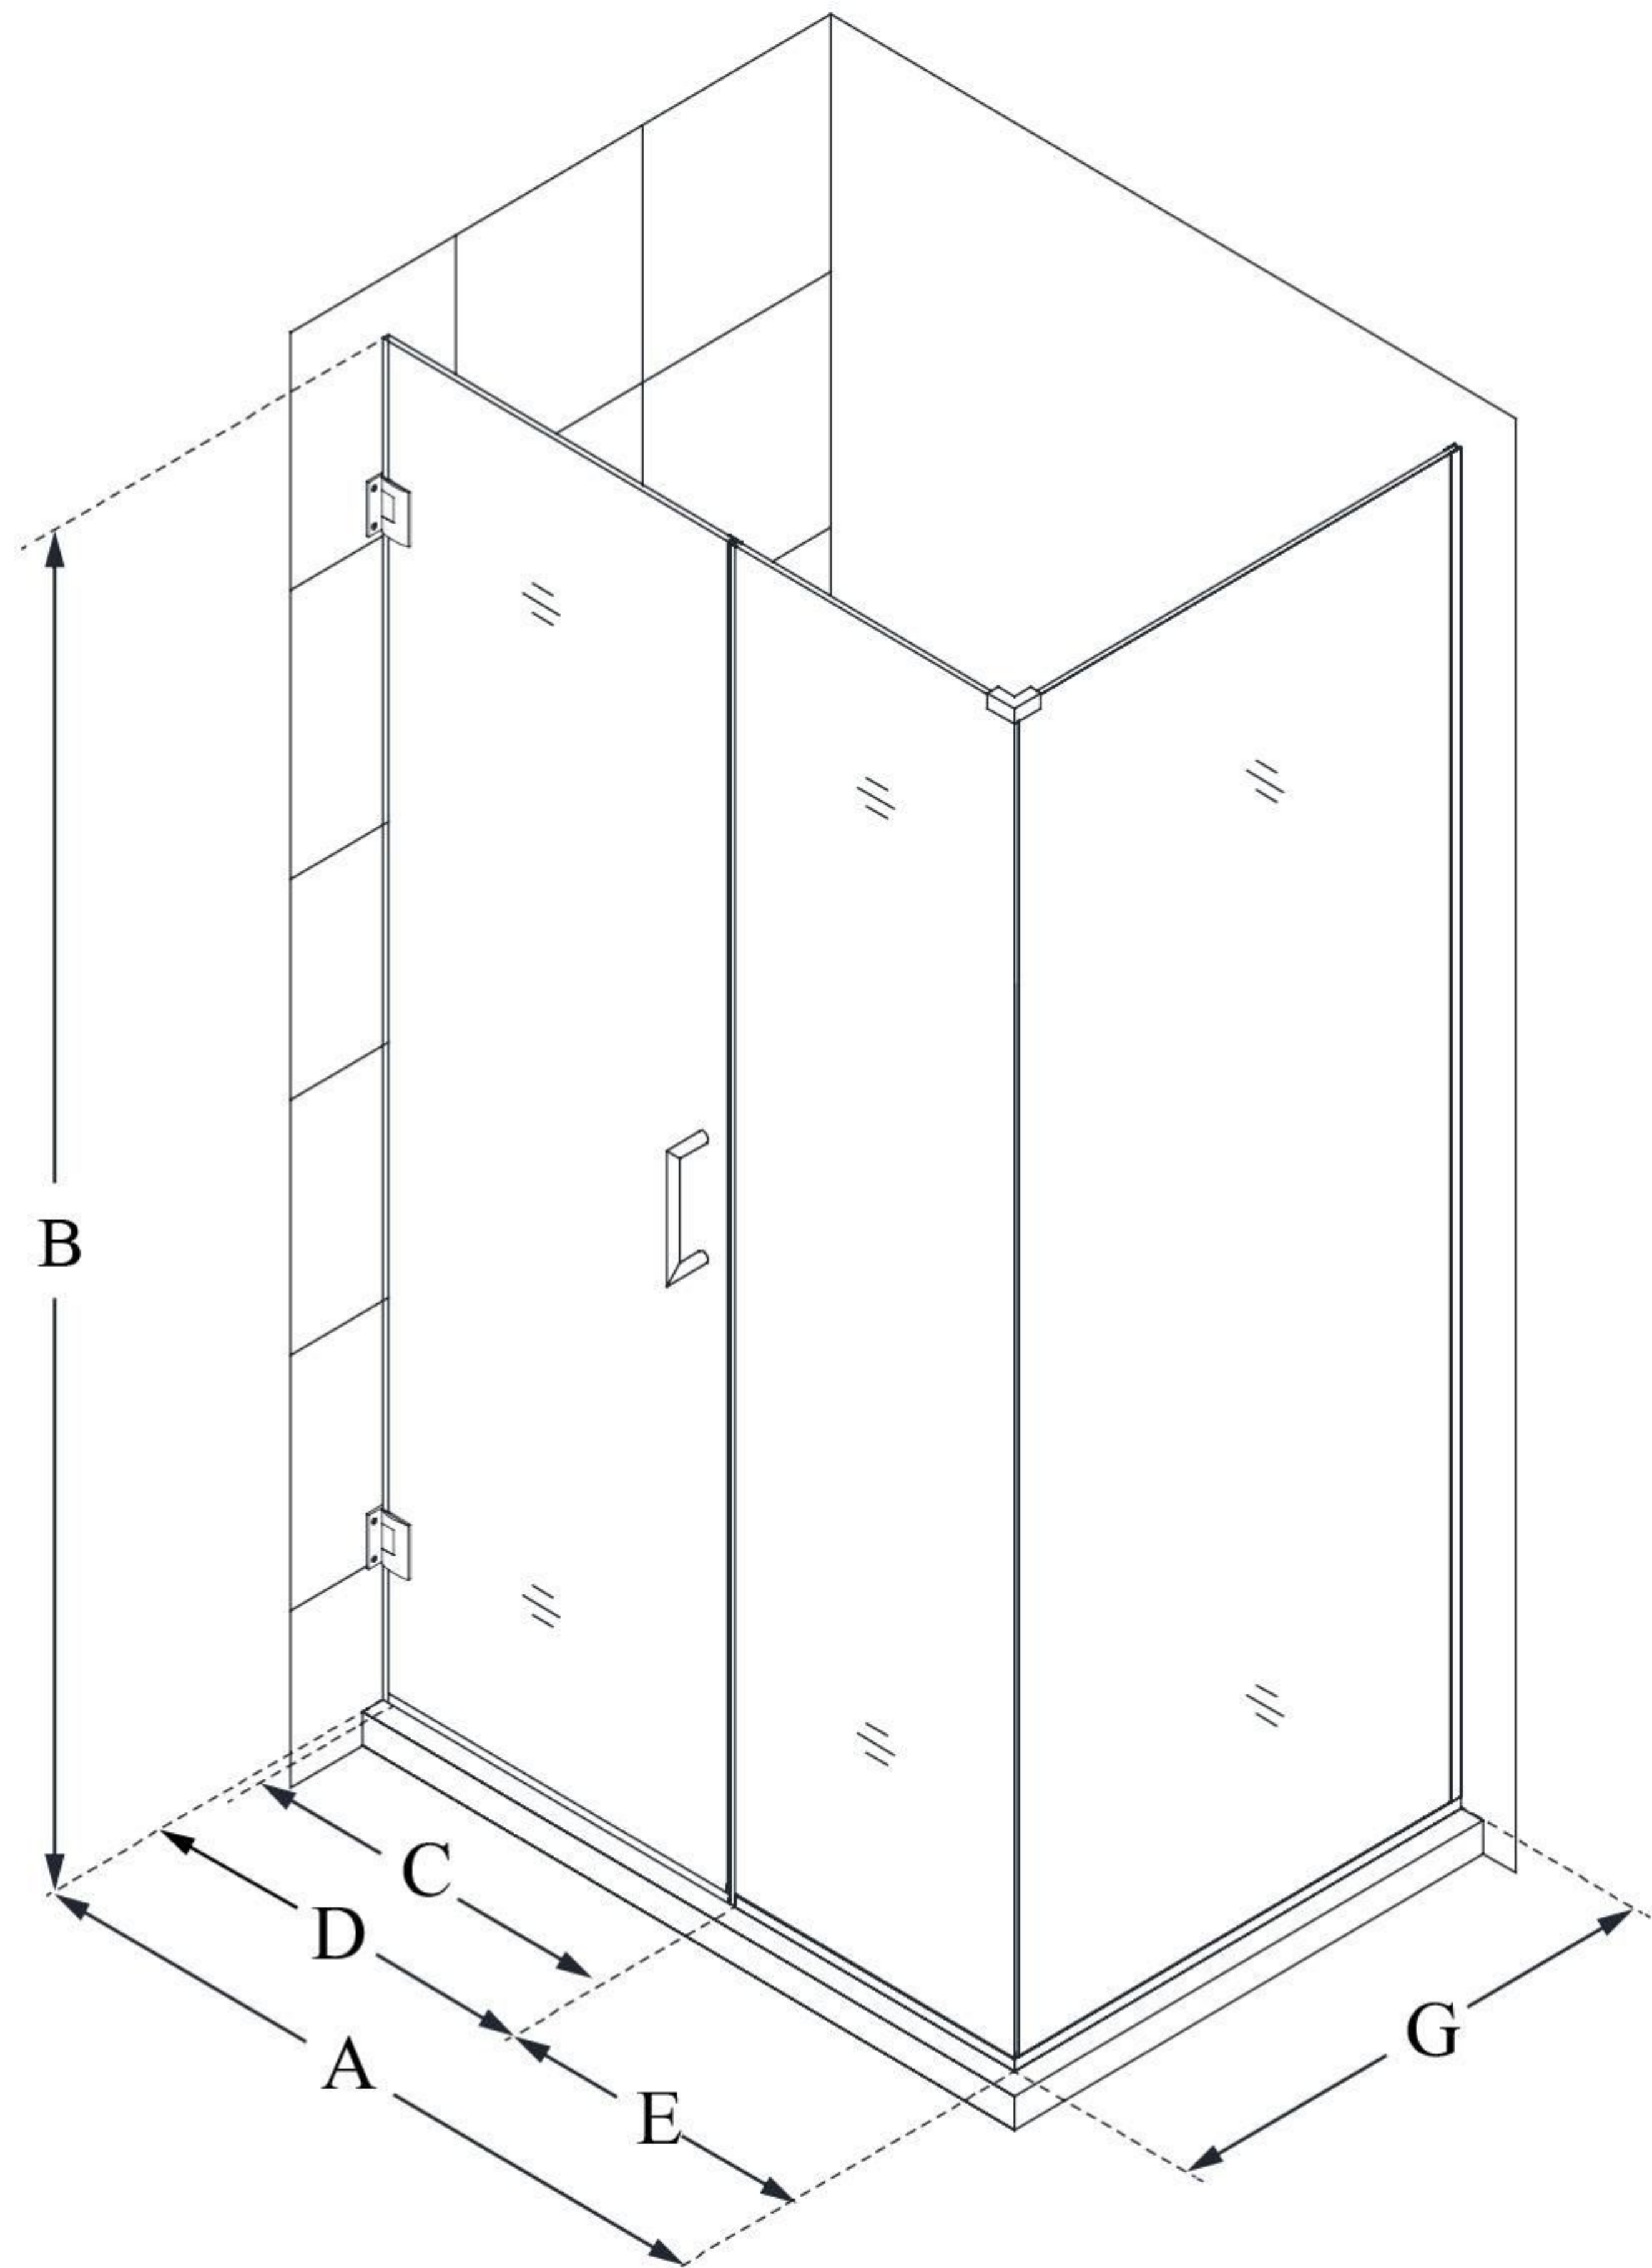

# UNIDOOR PLUS

DreamLine Unidoor Plus 37 1/2"  
W x 34 3/8" D x 72" H Frameless  
Hinged Shower Enclosure, Clear  
Glass

**SWING DOOR**

## CONFIGURATION DIMENSIONS:

**A: 37 1/2"**

MODEL WIDTH

**B: 72"**

MODEL HEIGHT

**C: 22"**

ACCESS WIDTH

**D: 23"**

DOOR WIDTH

**E: 14 1/2"**

INLINE PANEL WIDTH

**G: 34 3/8"**

RETURN PANEL WIDTH

DreamLine reserves the right to update or modify the hardware or materials pictured without prior notice for the purpose of product improvement and customer satisfaction.