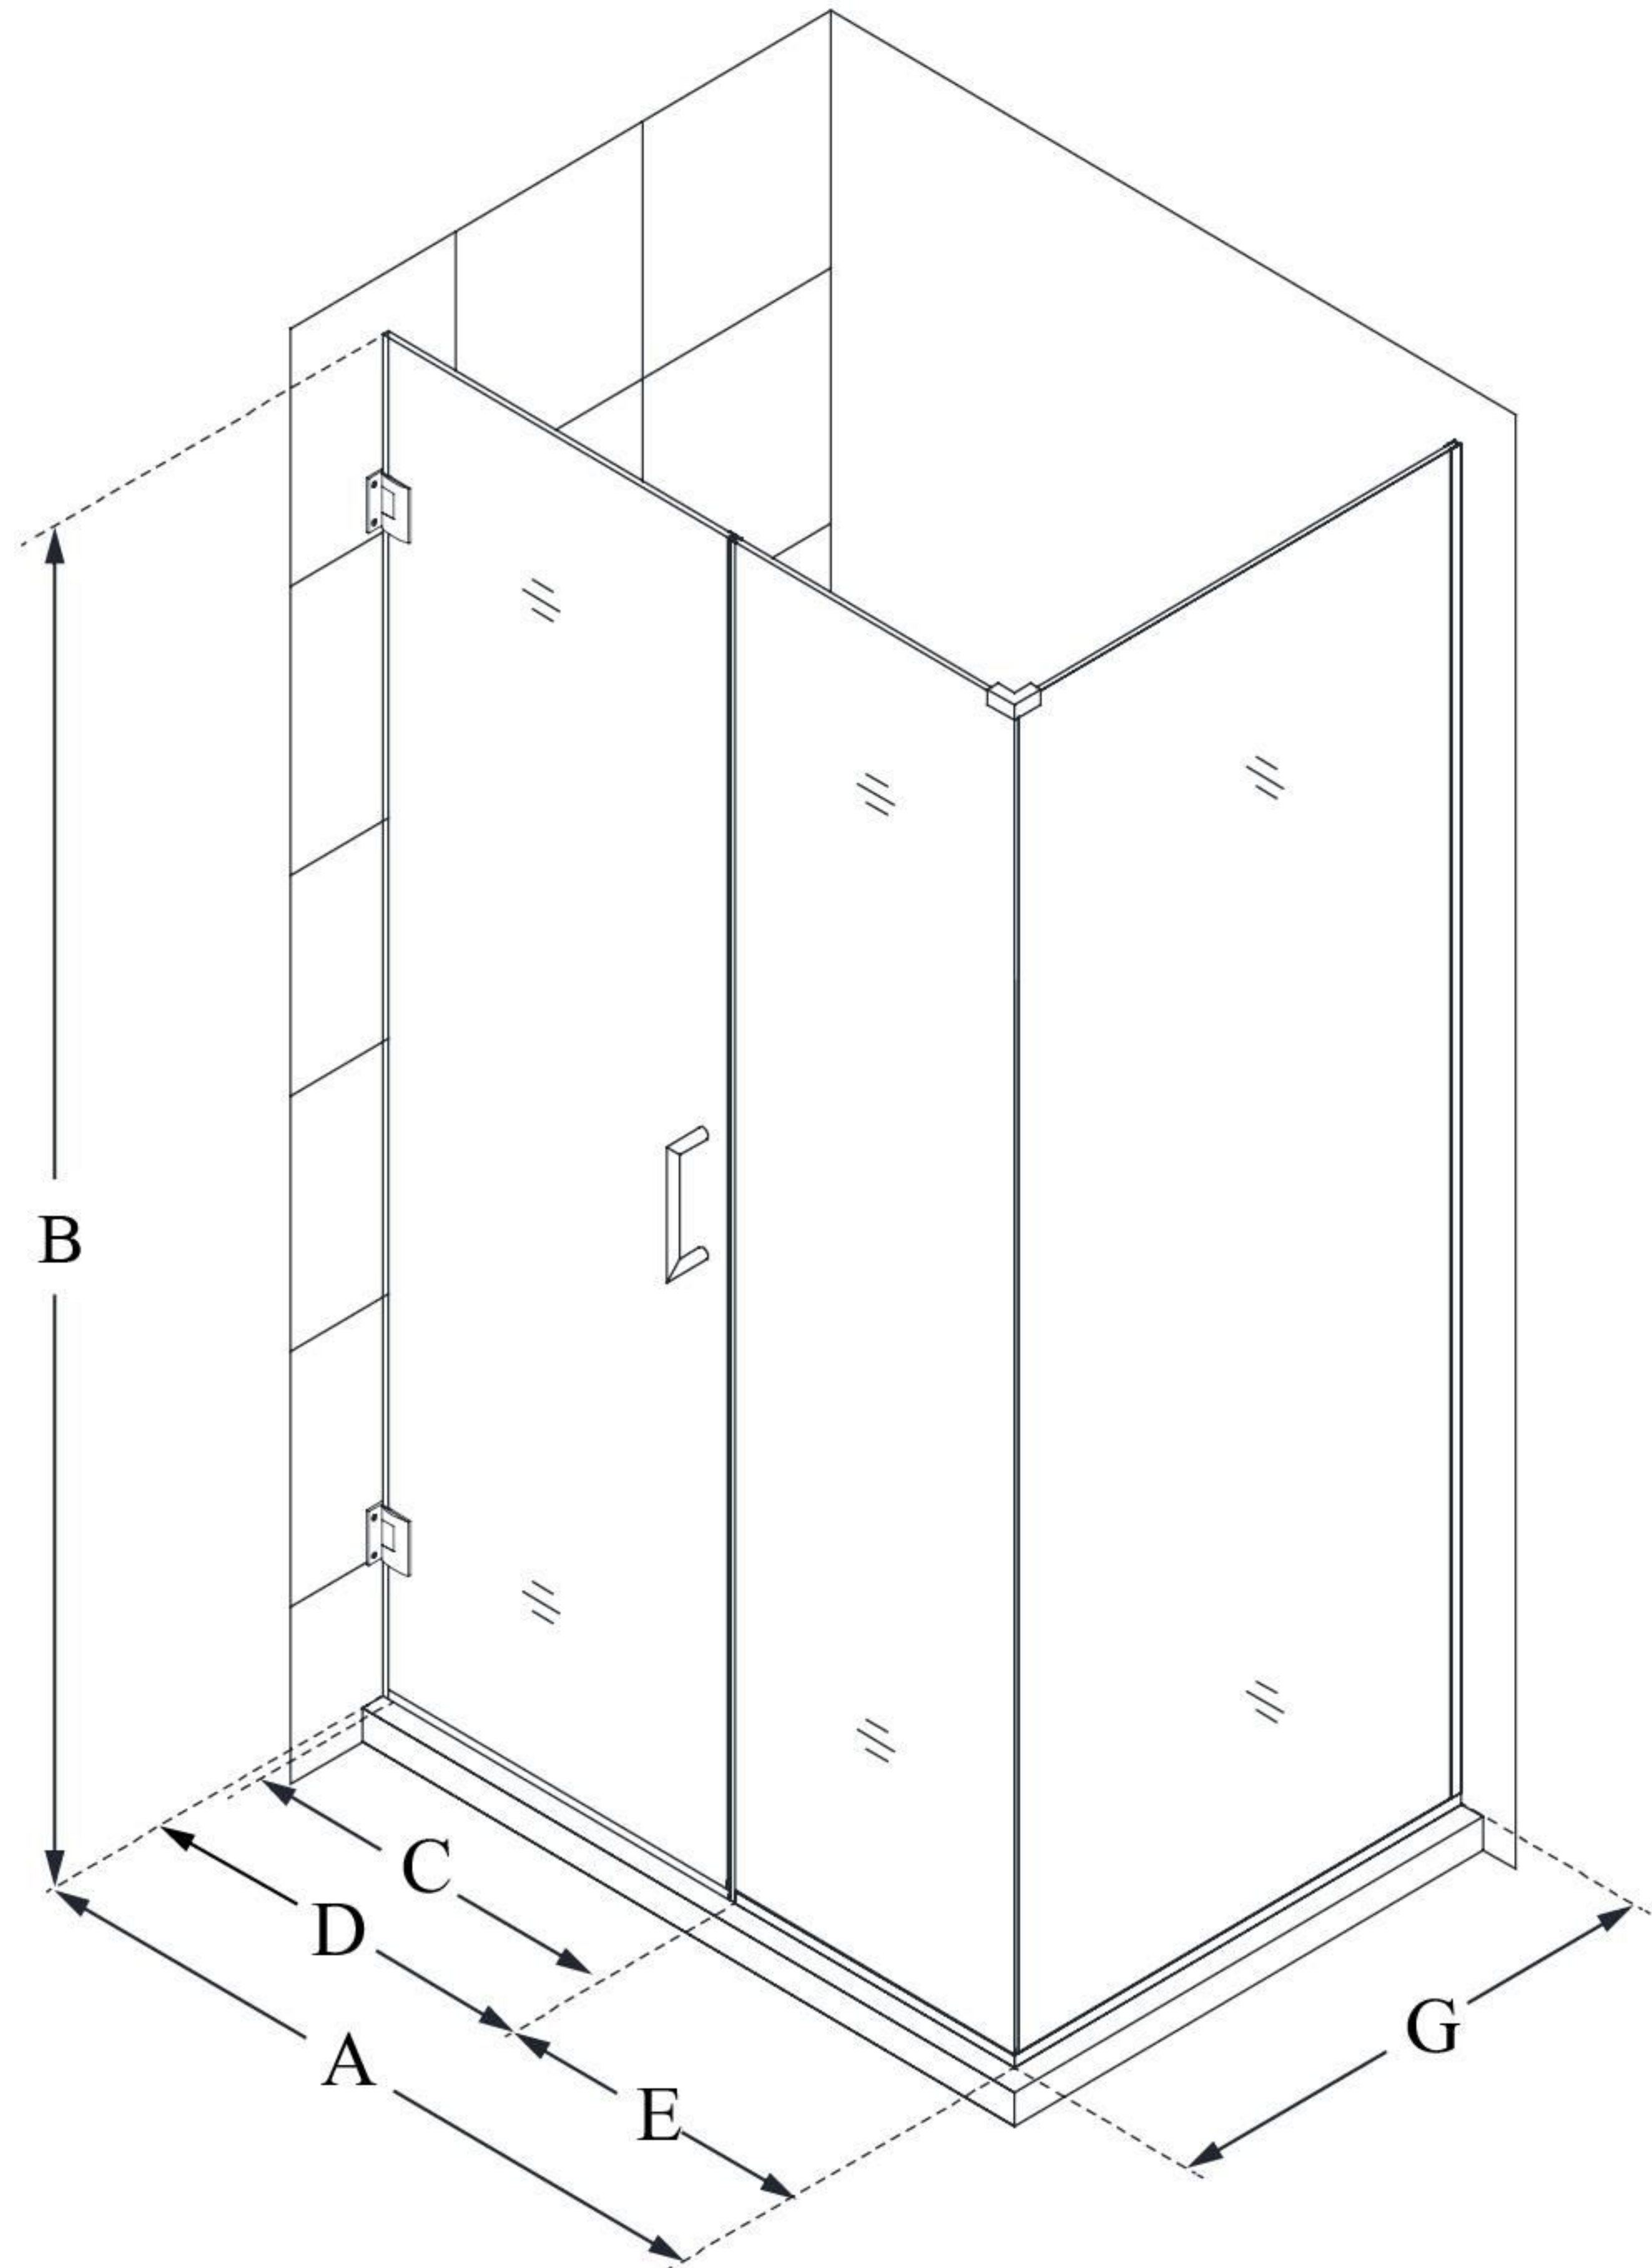

SHEN-24375300

UNIDOOR PLUS

DreamLine Unidoor Plus 37 1/2"
W x 30 3/8" D x 72" H Frameless
Hinged Shower Enclosure, Clear
Glass

SWING DOOR

CONFIGURATION DIMENSIONS:

A: 37 1/2"

MODEL WIDTH

B: 72"

MODEL HEIGHT

C: 22"

ACCESS WIDTH

D: 23"

DOOR WIDTH

E: 14 1/2"

INLINE PANEL WIDTH

G: 30 3/8"

RETURN PANEL WIDTH

DreamLine reserves the right to update or modify the hardware or materials pictured without prior notice for the purpose of product improvement and customer satisfaction.