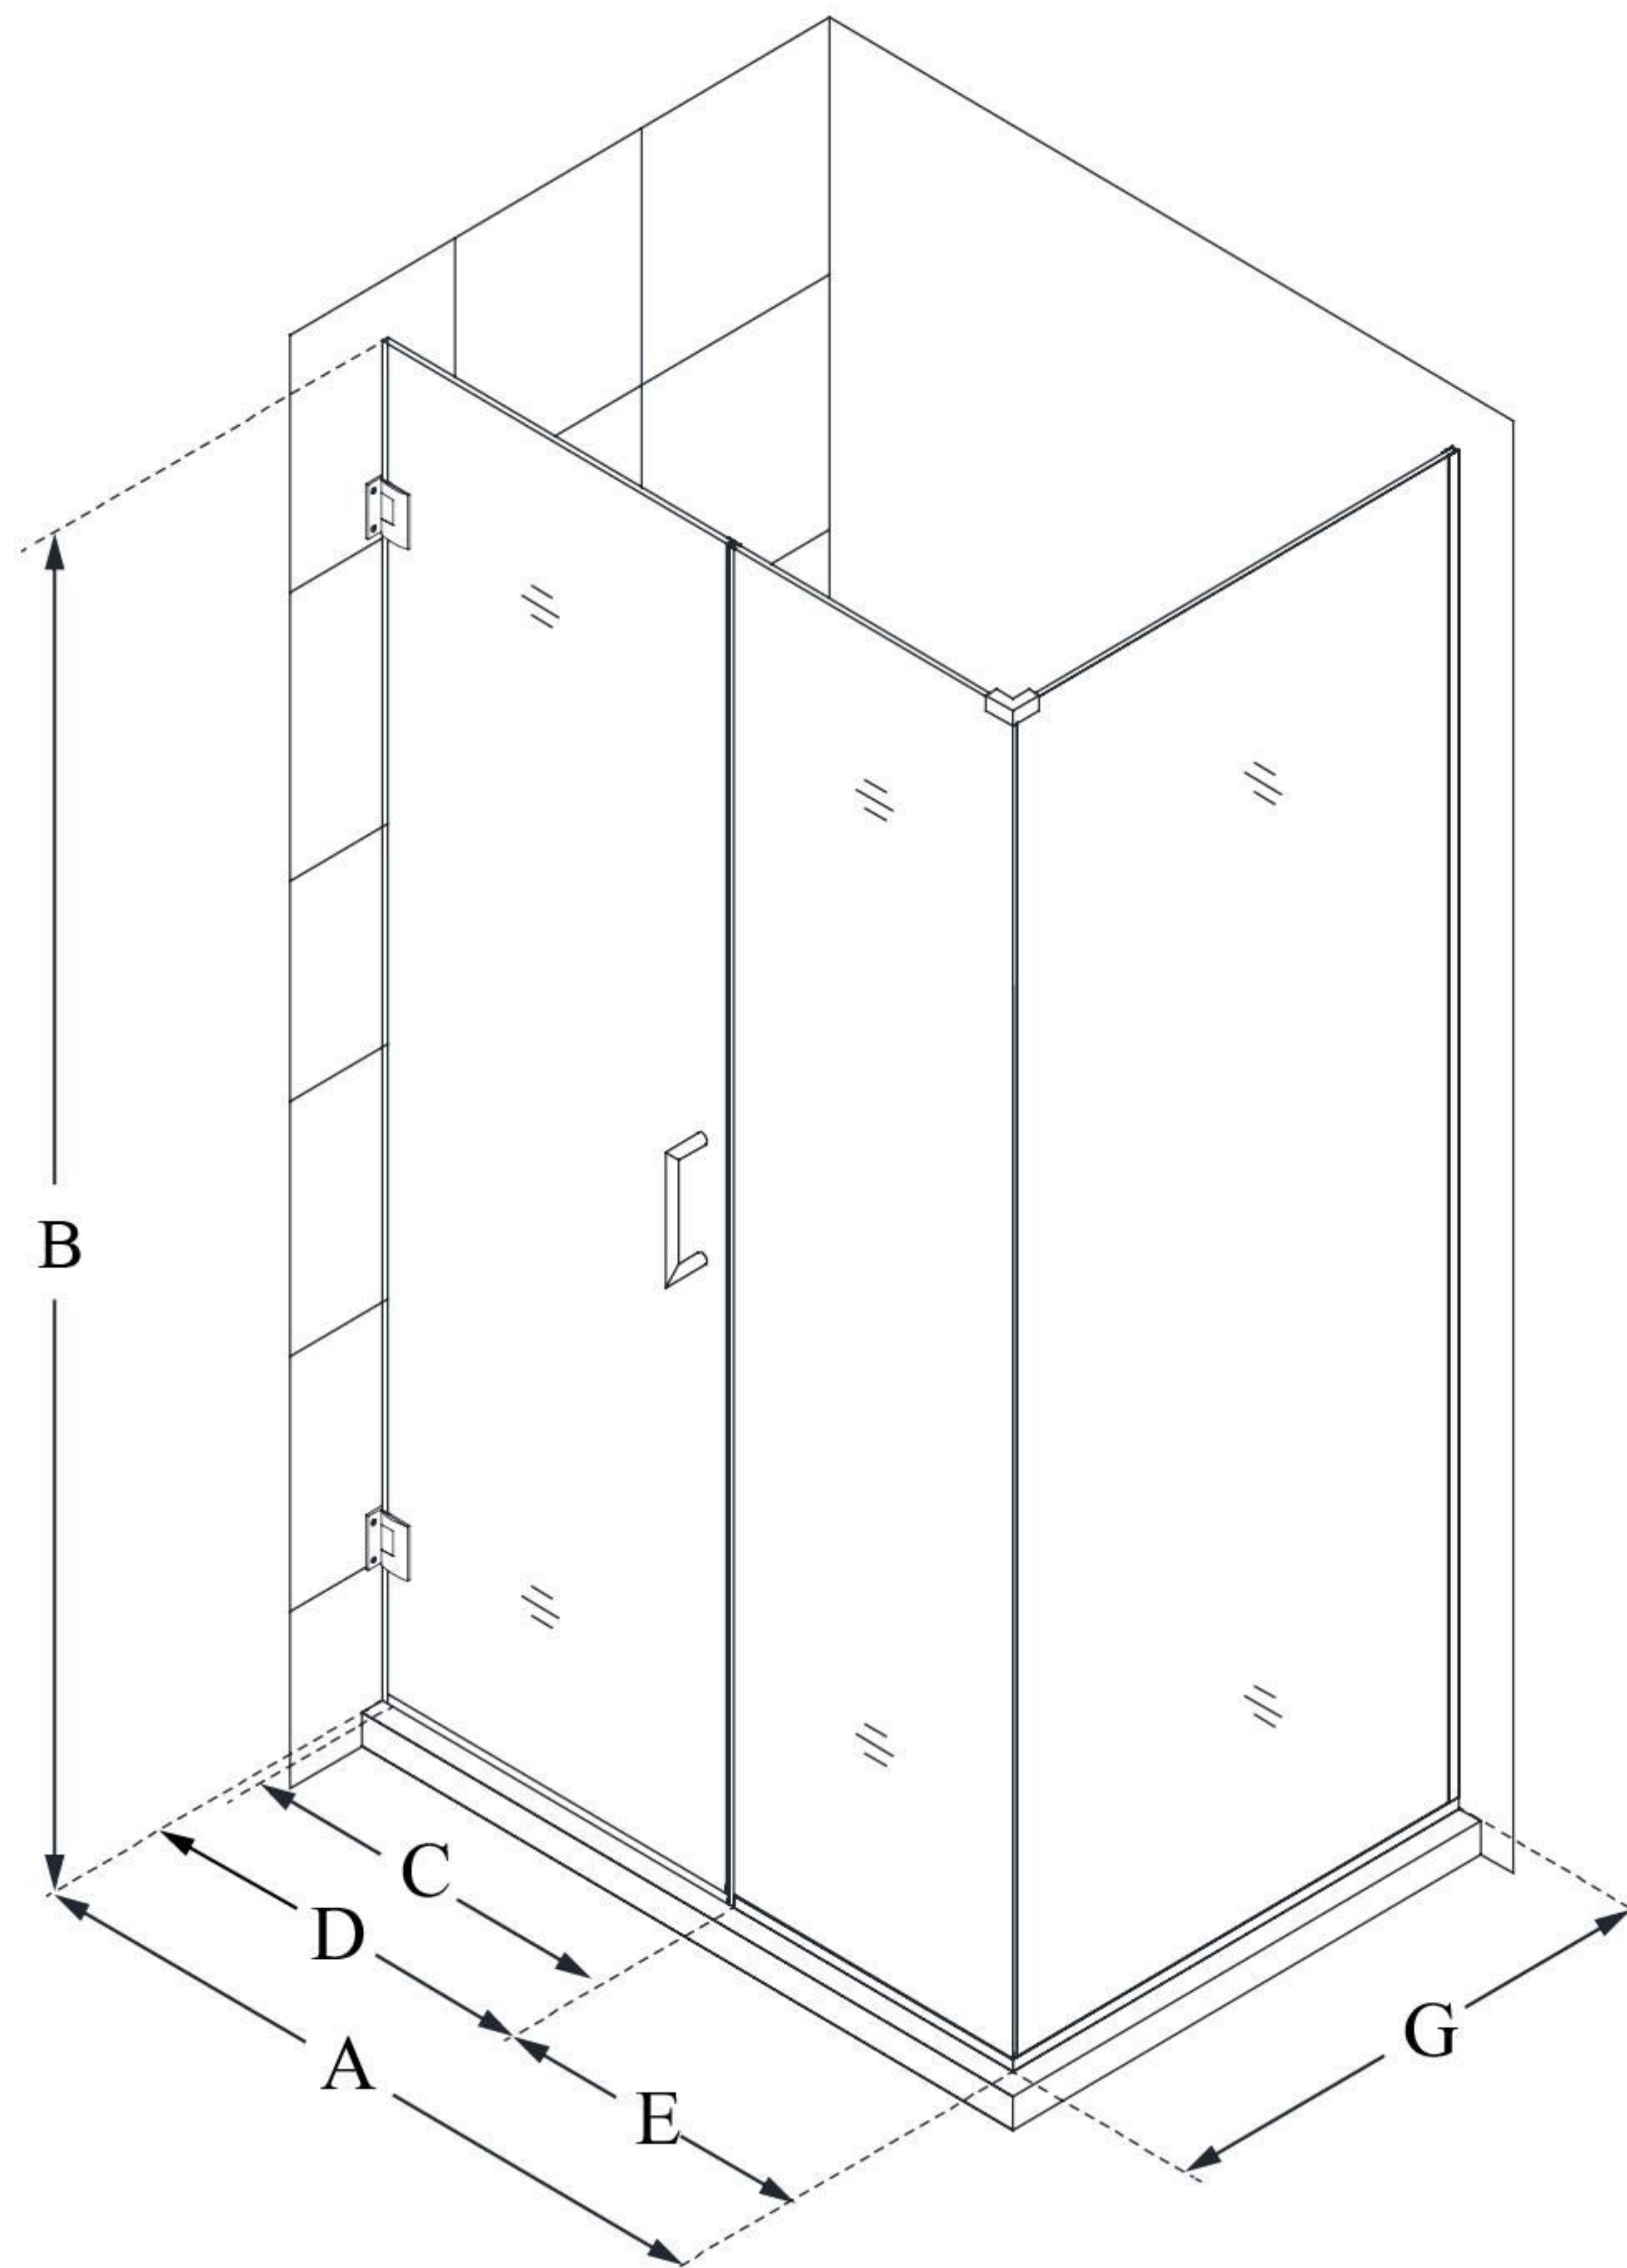

SHEN-24370340

UNIDOOR PLUS

DreamLine Unidoor Plus 37" W
x 34 3/8" D x 72" H Frameless
Hinged Shower Enclosure, Clear
Glass

SWING DOOR

CONFIGURATION DIMENSIONS:

A: 37"

MODEL WIDTH

B: 72"

MODEL HEIGHT

C: 22"

ACCESS WIDTH

D: 23"

DOOR WIDTH

E: 14"

INLINE PANEL WIDTH

G: 34 3/8"

RETURN PANEL WIDTH

DreamLine reserves the right to update or modify the hardware or materials pictured without prior notice for the purpose of product improvement and customer satisfaction.